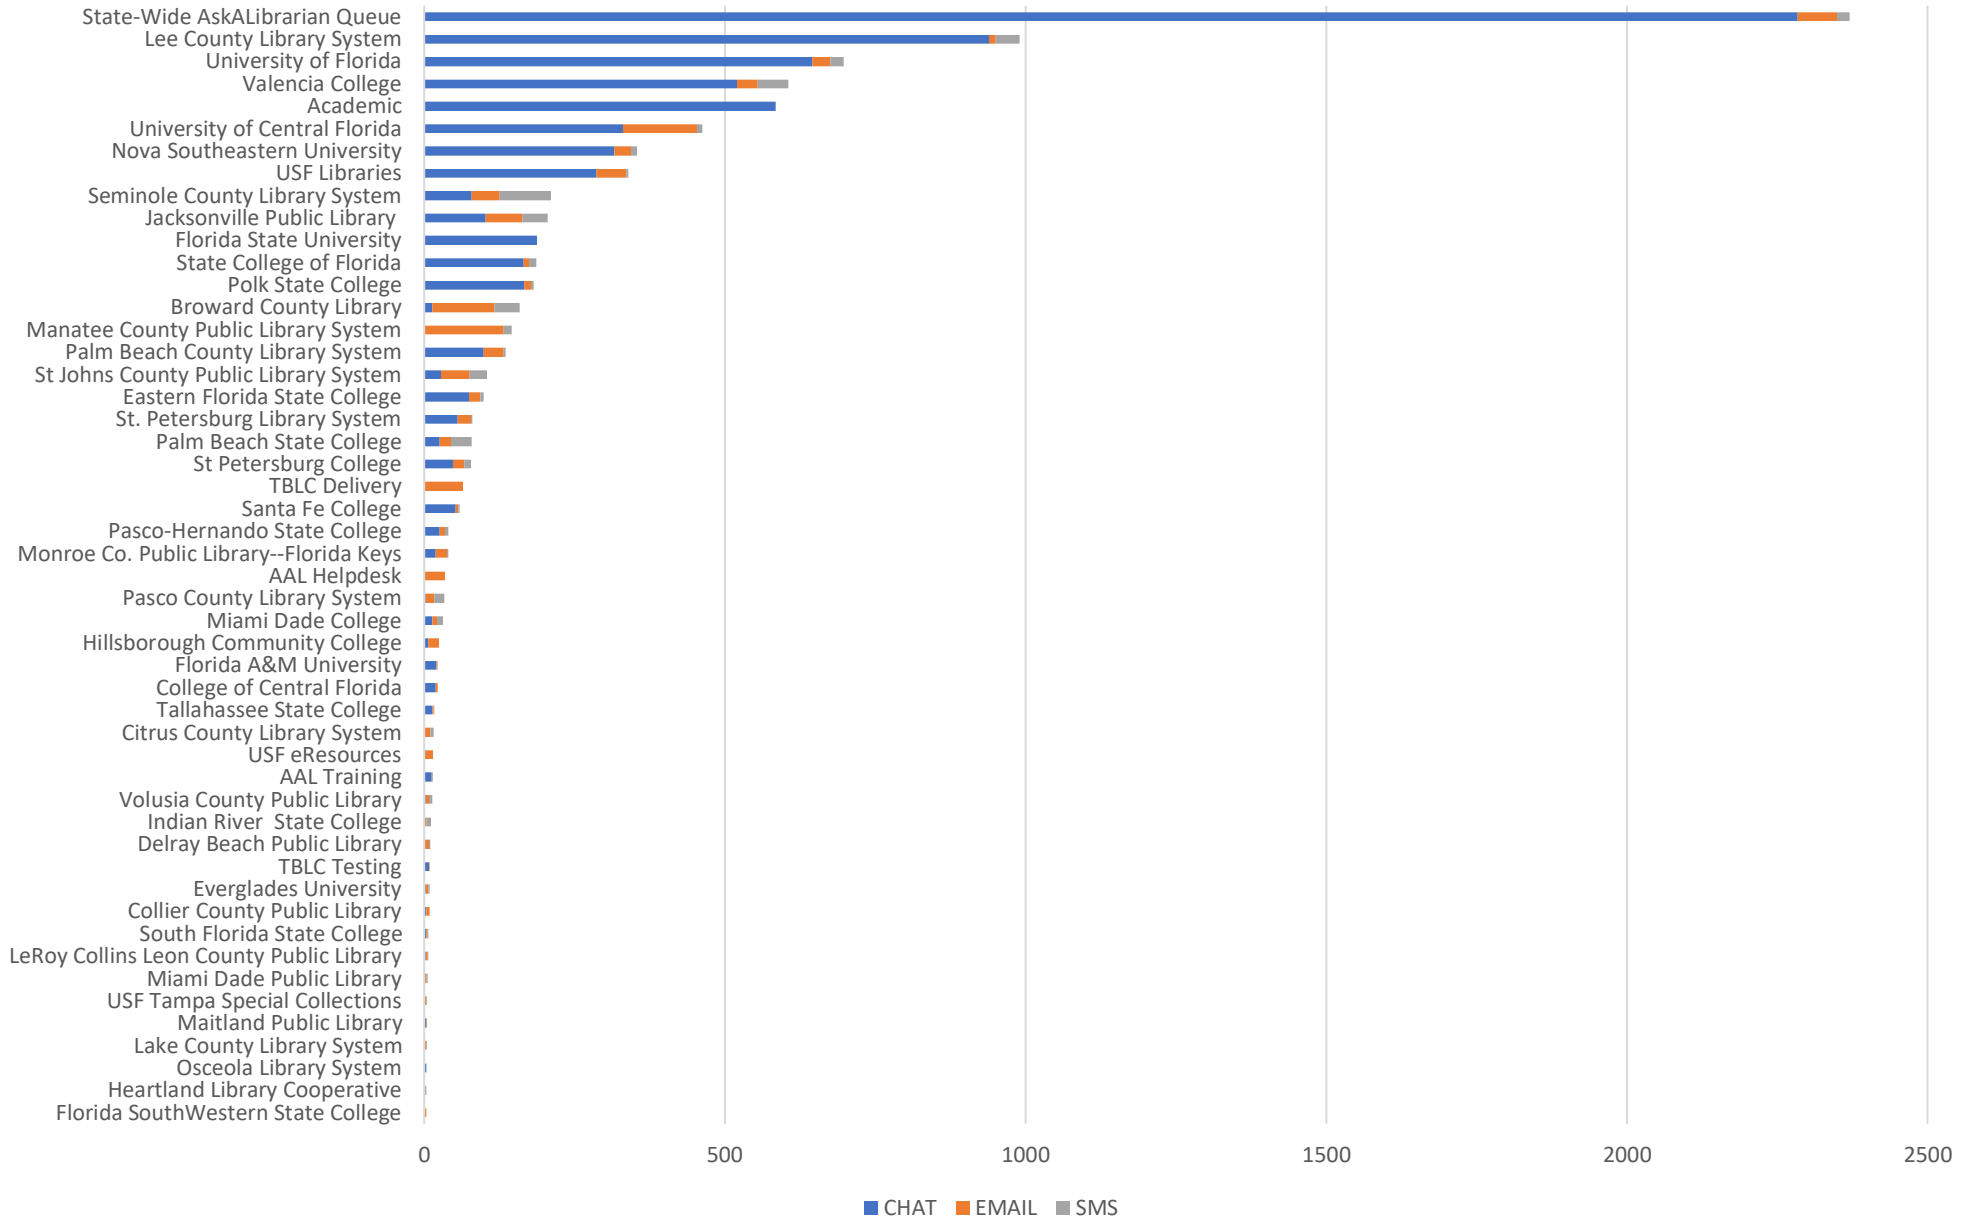

AskALibrarian.org

the Human Search Engine

September 2024 Statistics

Question Type	
Chat	7,164
Email	1,134
SMS	517
FAQ Views	950
Total	9,765

Total Transactions by Entry Point (Top 50)

What's the Breakdown of Questions by Source?