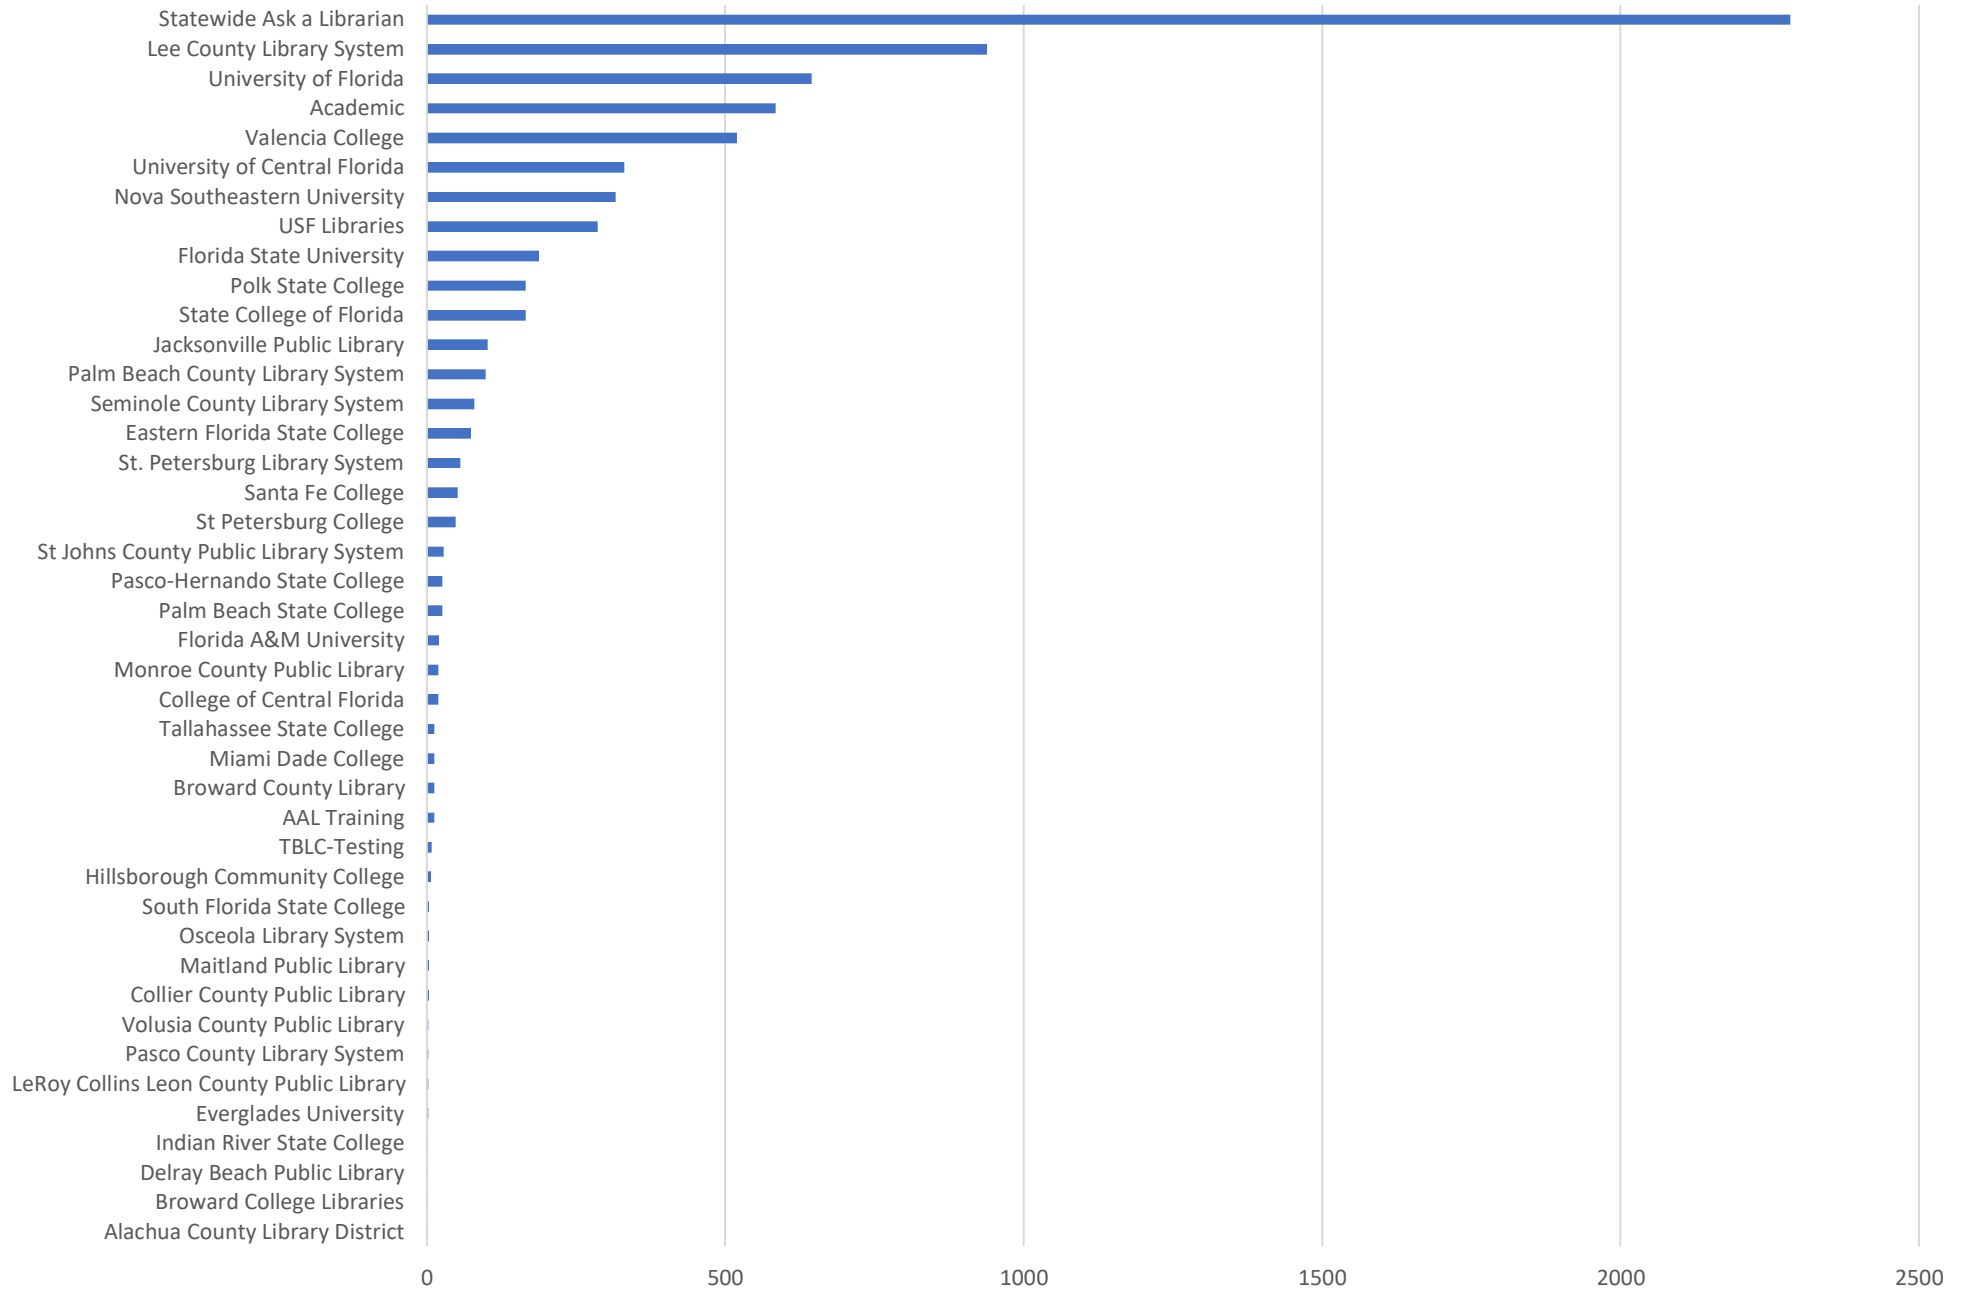

Which Department Answered Chats (by local library)?