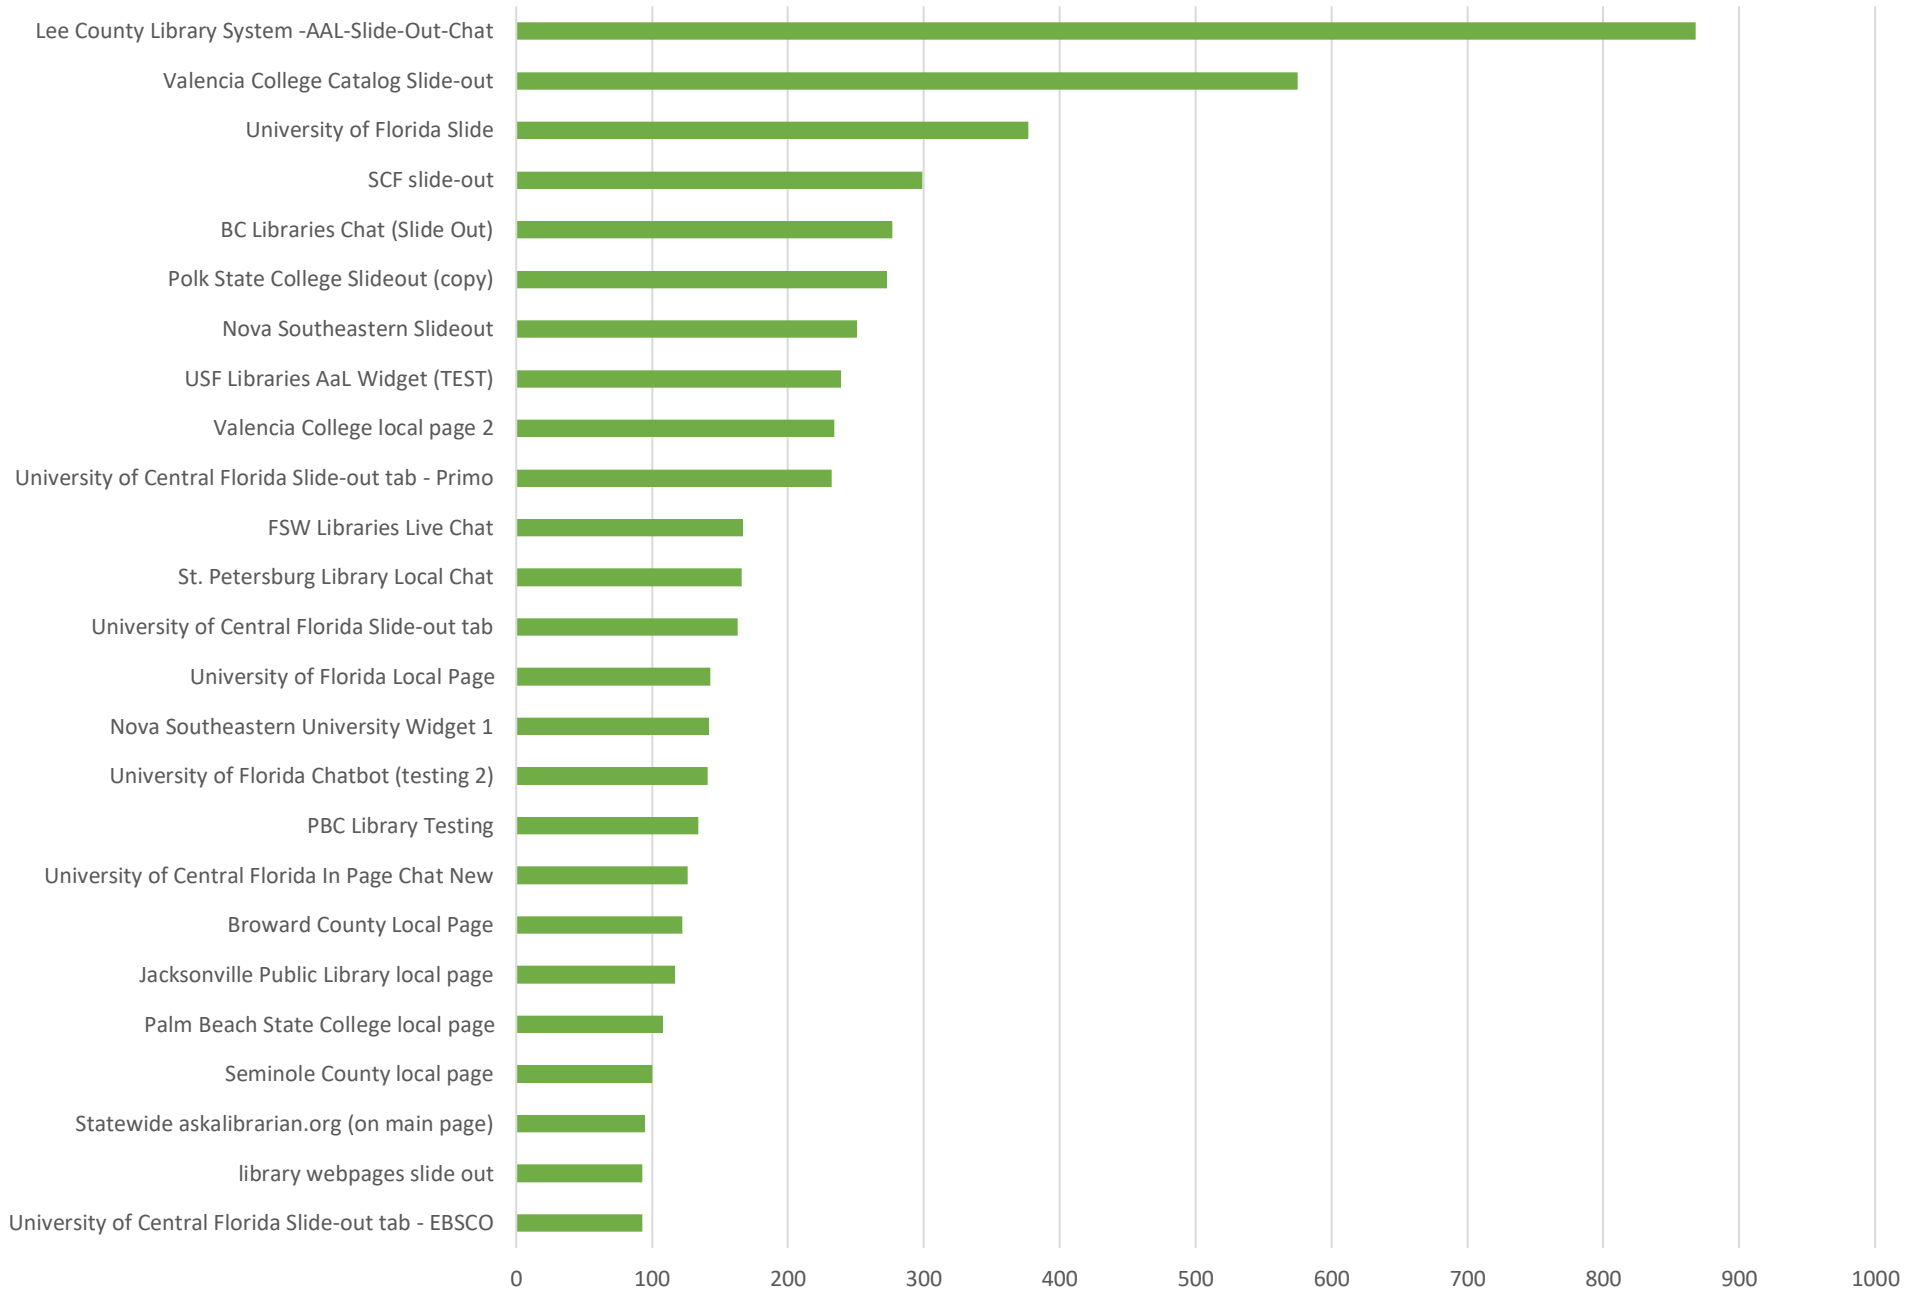

Which Departments Answered Chats (by type)?

■ Statewide ■ Academic ■ Local

Which Department Answered Chats (by local library)?

Which Widgets Brought in the Most Chats (Top 25)?

Email

Total Emails by Library (Top 45)