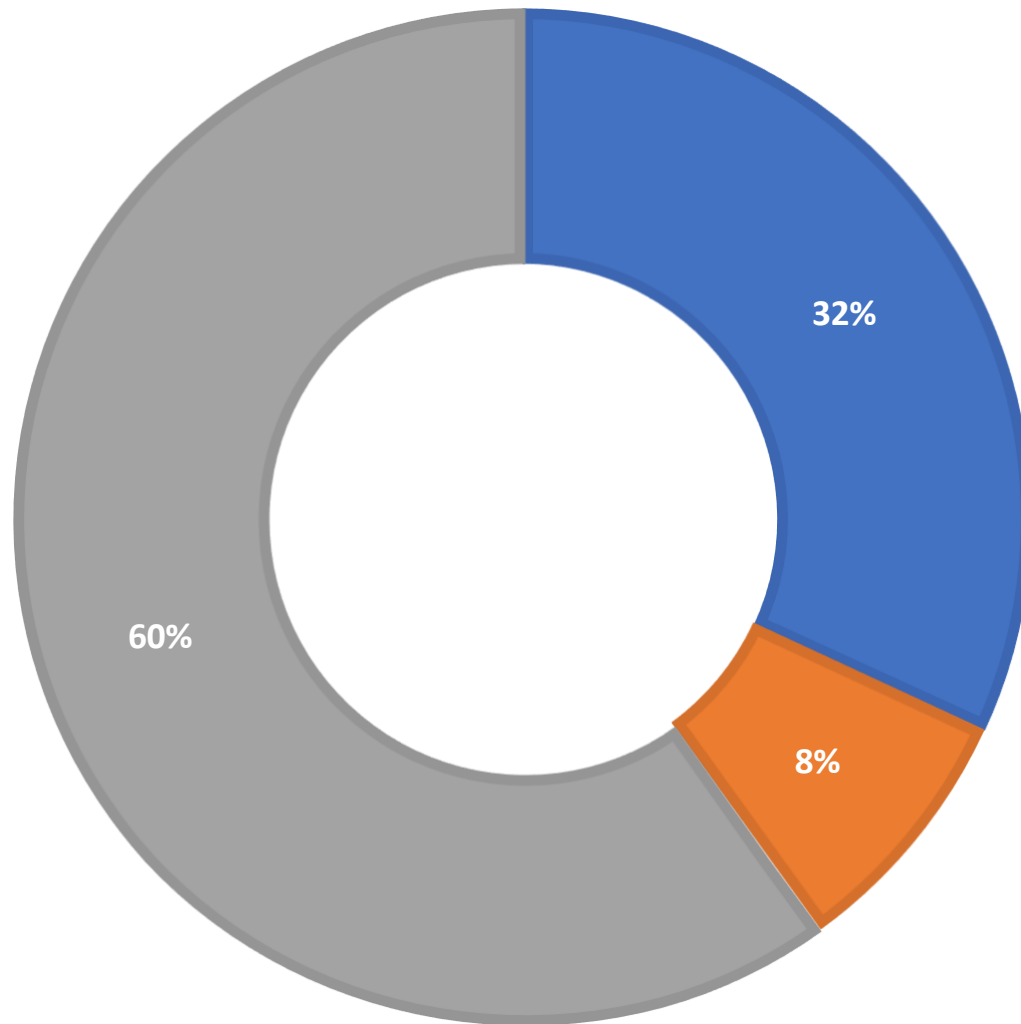

Which Departments Answered Chats (by type)?

■ Statewide ■ Academic ■ Local