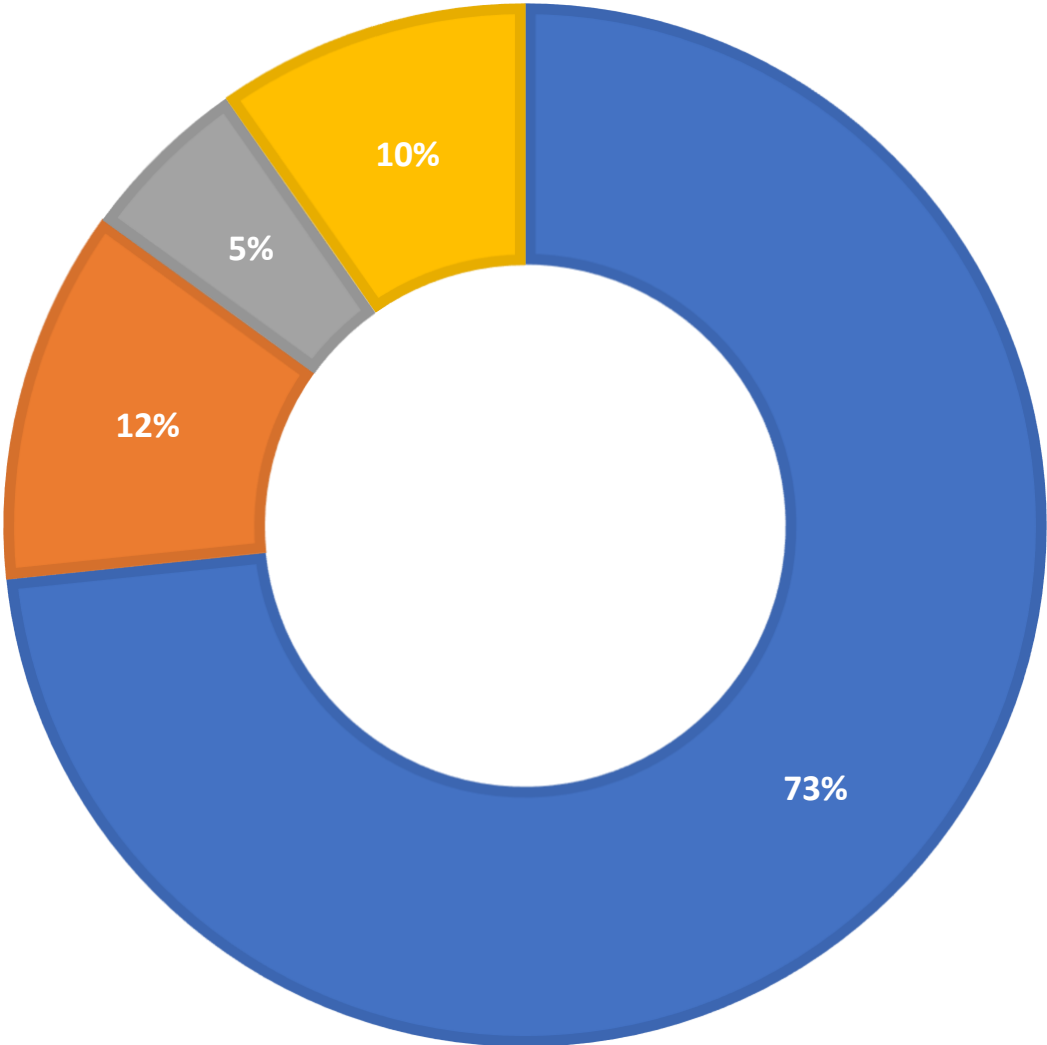

What's the Breakdown of Questions by Source?

■ CHAT ■ EMAIL ■ SMS ■ FAQ