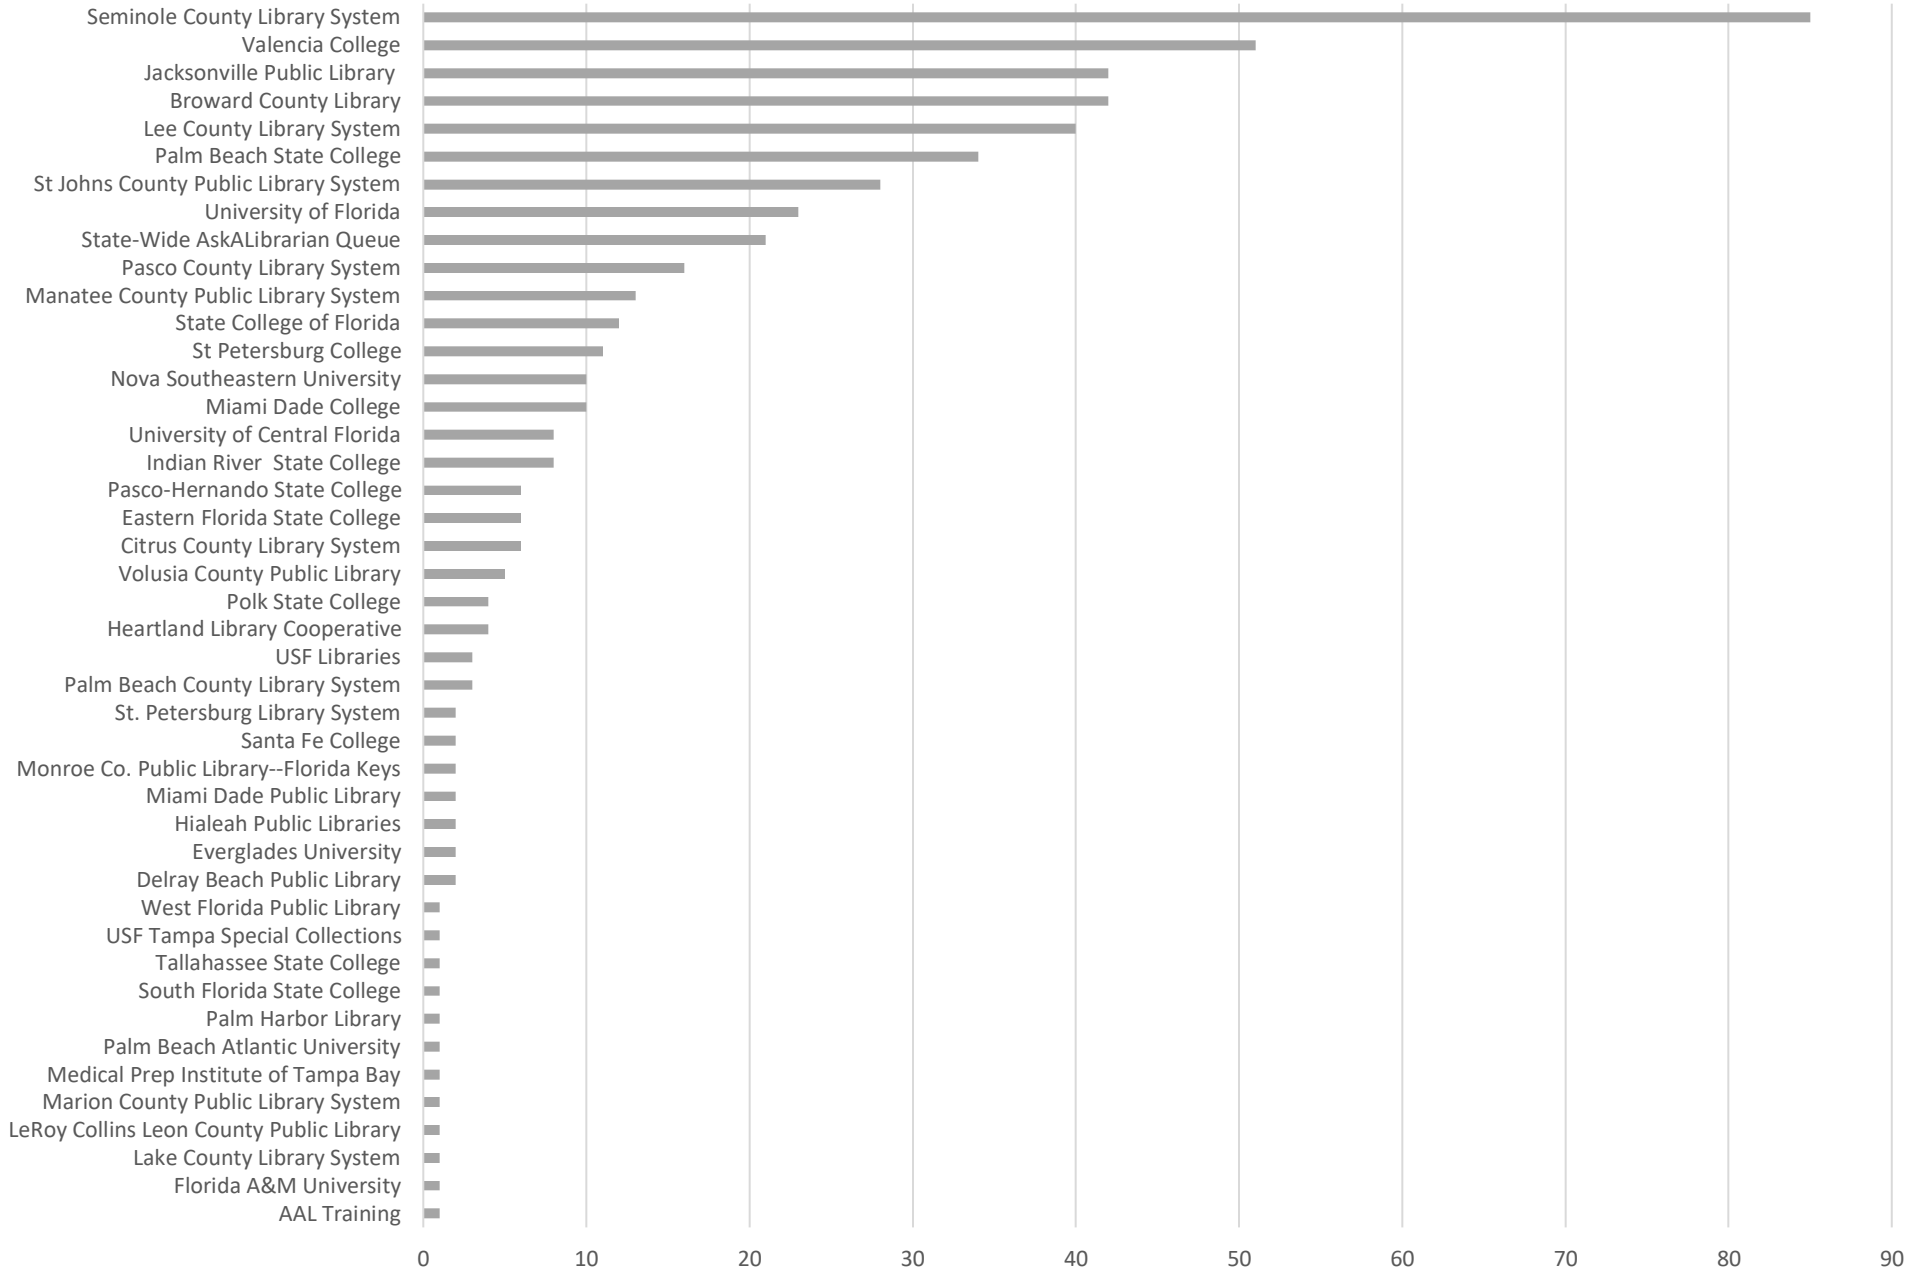

Total SMS by Library