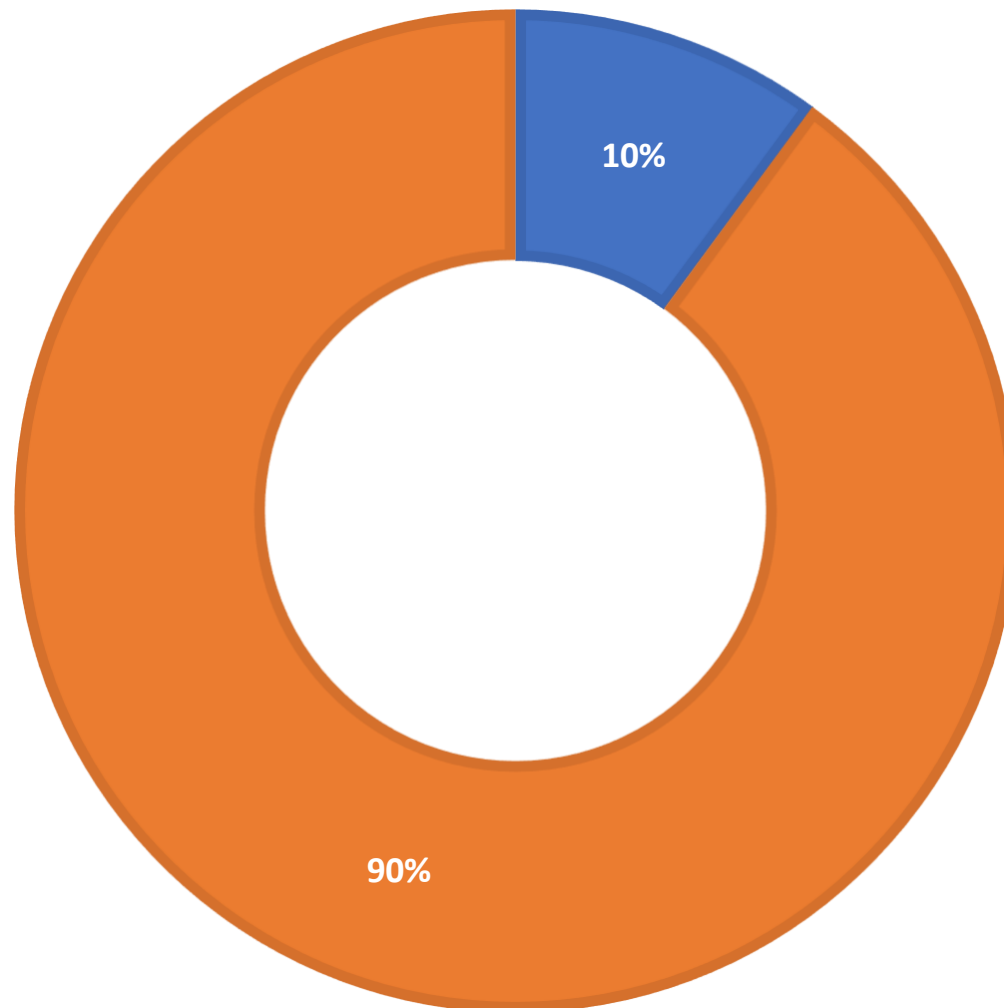

What Percent of Chats Were Answered/Missed?

■ MISSED ■ ANSWERED