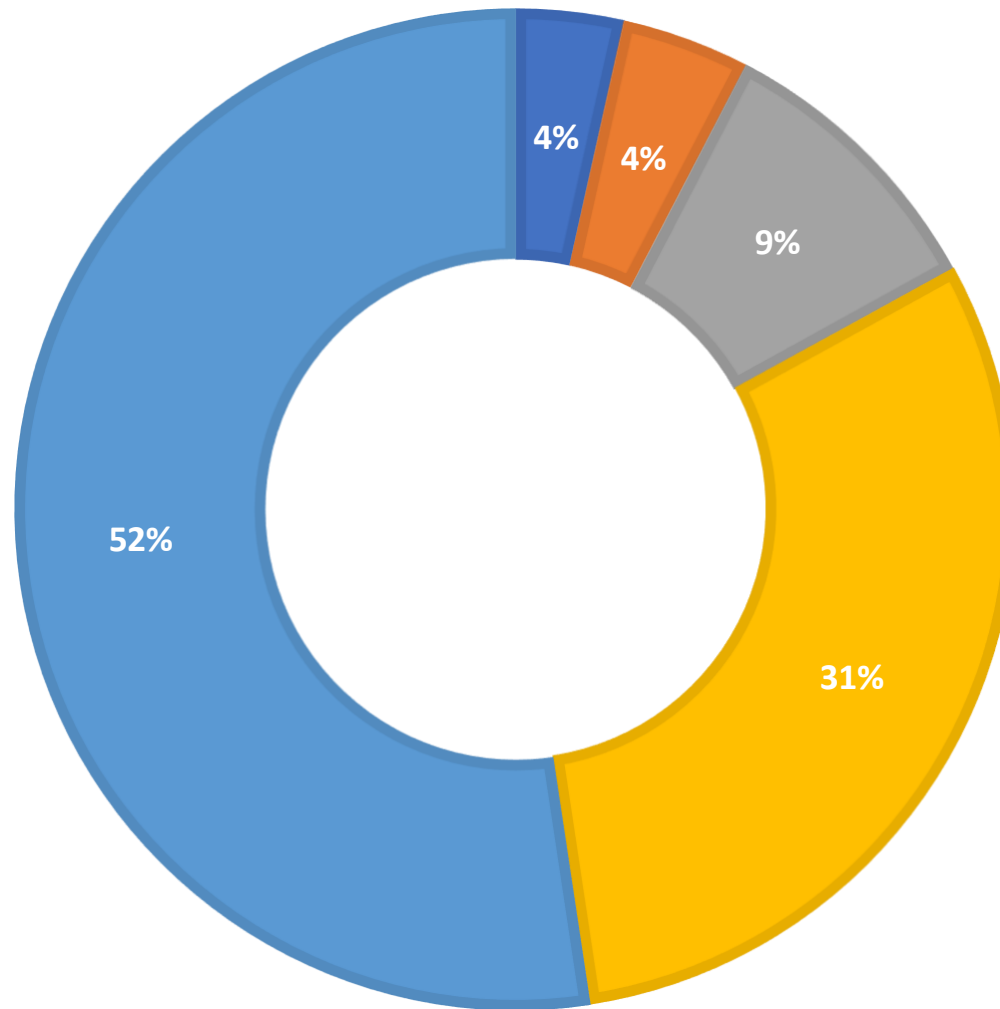

What Devices are Patrons Using to Ask Questions?

■ Android ■ Chrome OS ■ iPhone ■ Macintosh ■ Windows