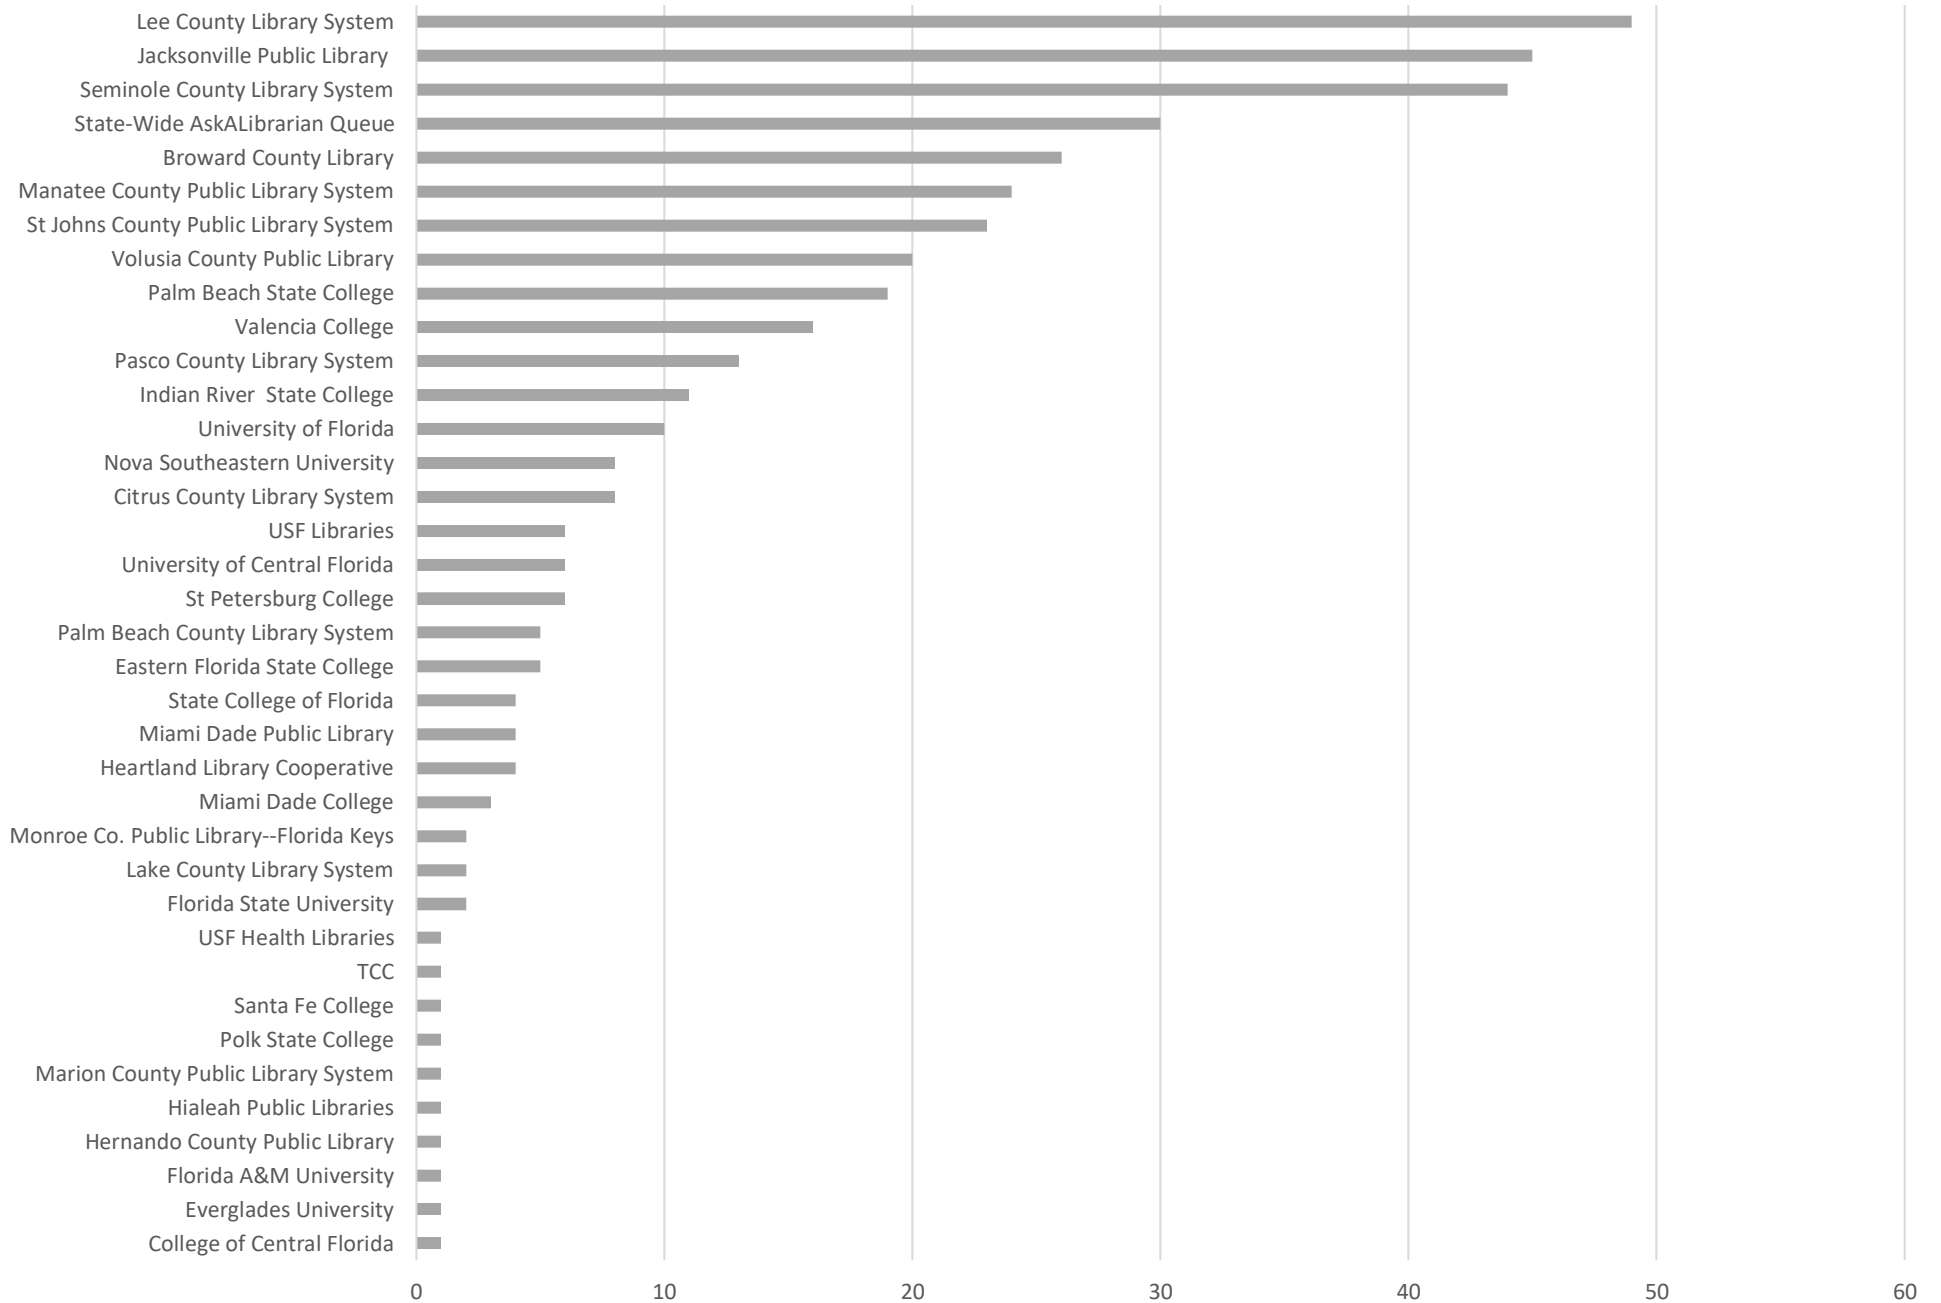

Total SMS by Library