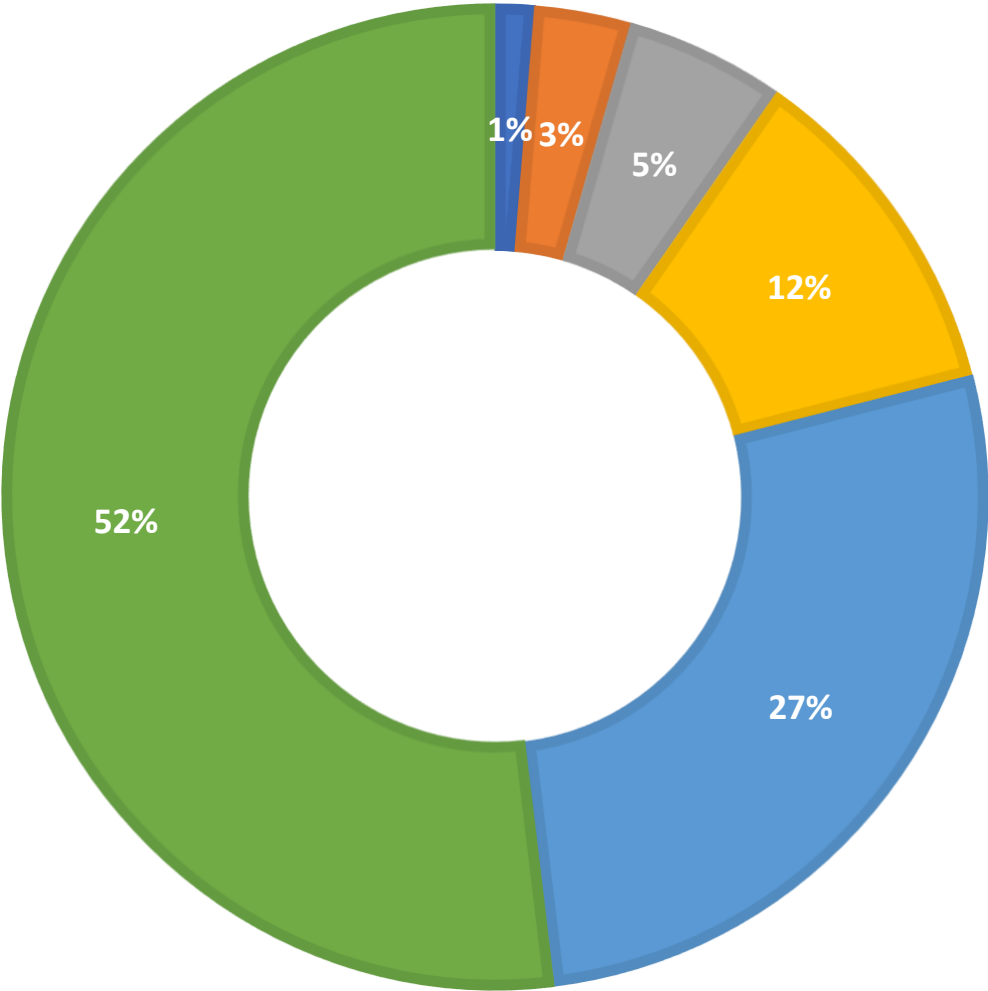

What Devices are Patrons Using to Ask Questions?

■ iPad ■ Chrome OS ■ Android ■ iPhone ■ Macintosh ■ Windows