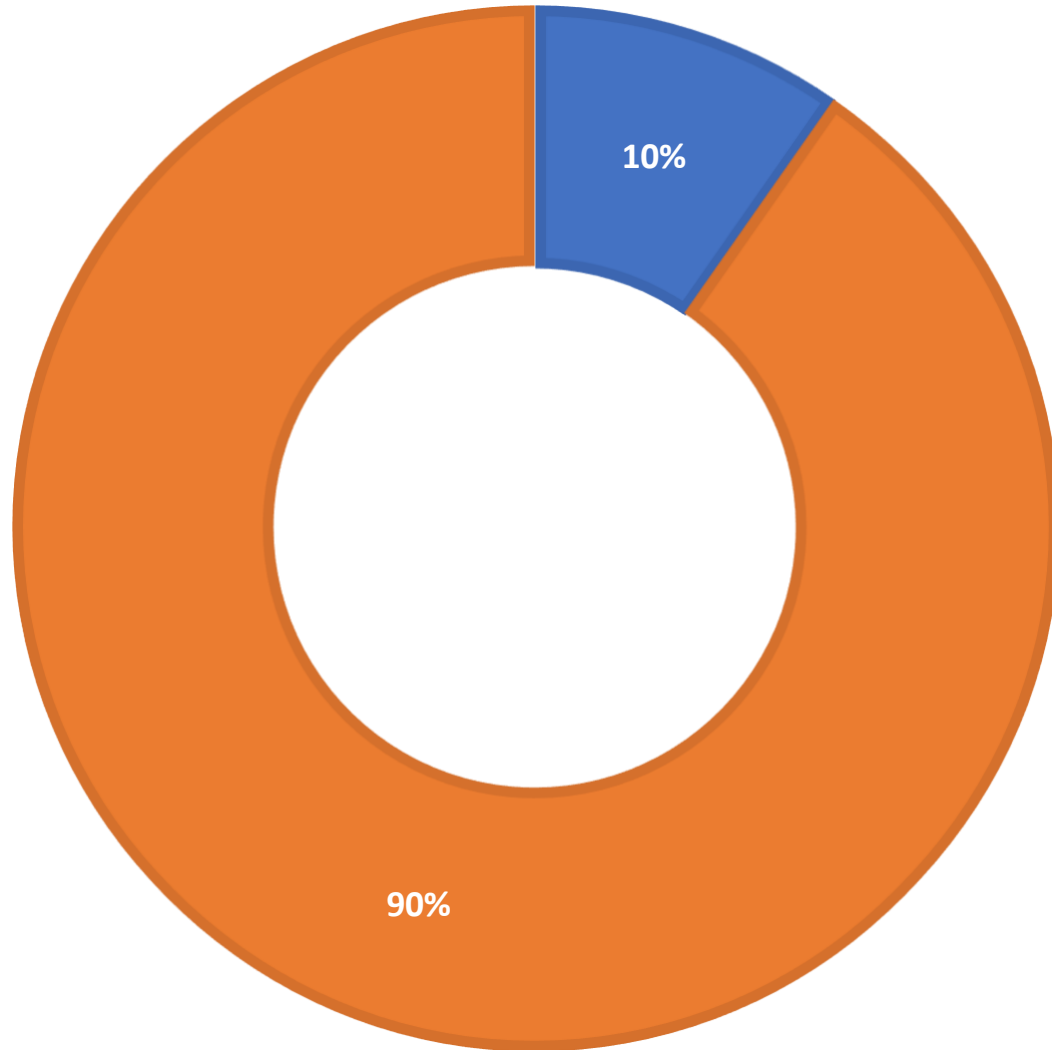

What Percent of Chats Were Answered/Missed?

■ MISSED ■ ANSWERED