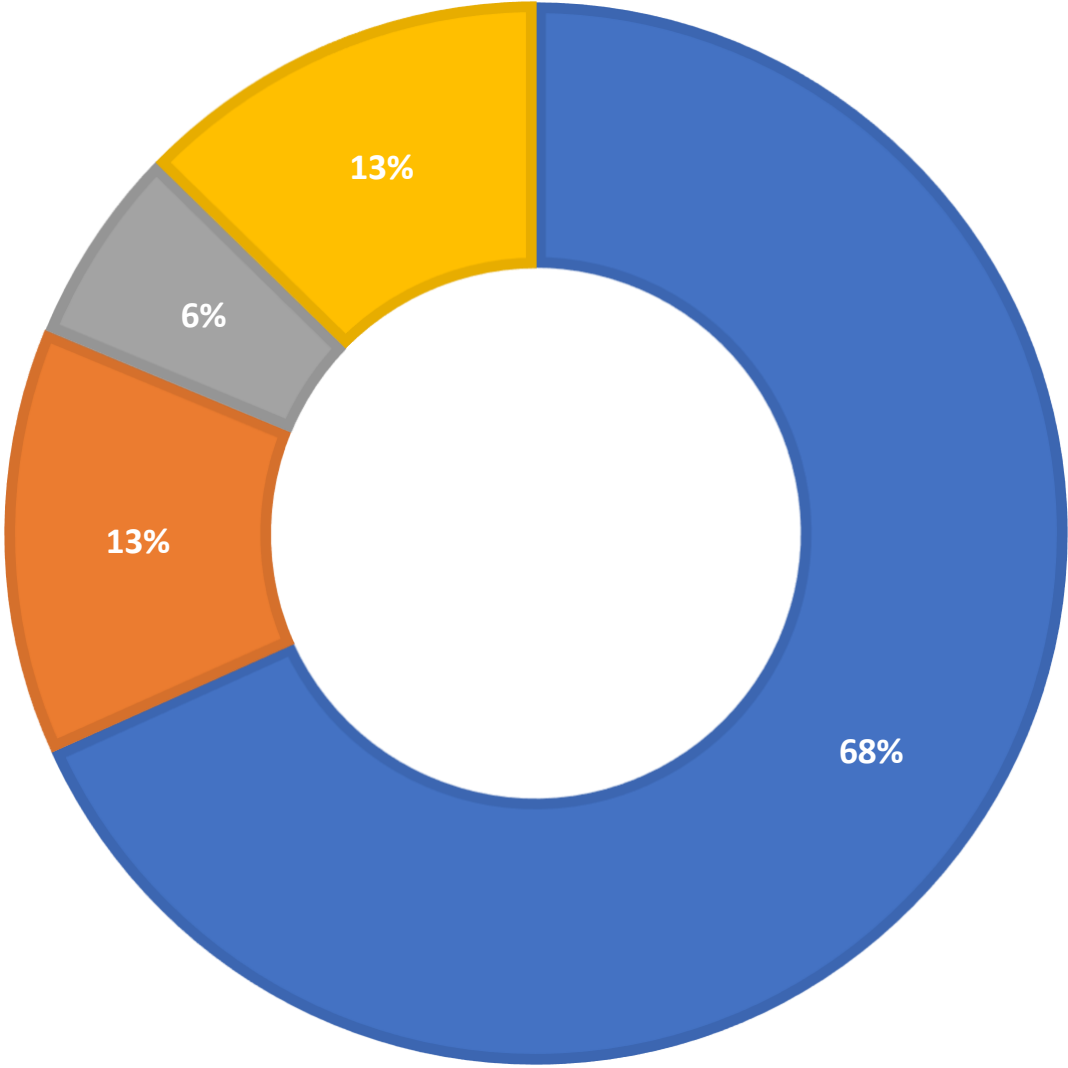

What's the Breakdown of Questions by Source?

■ CHAT ■ EMAIL ■ SMS ■ FAQ