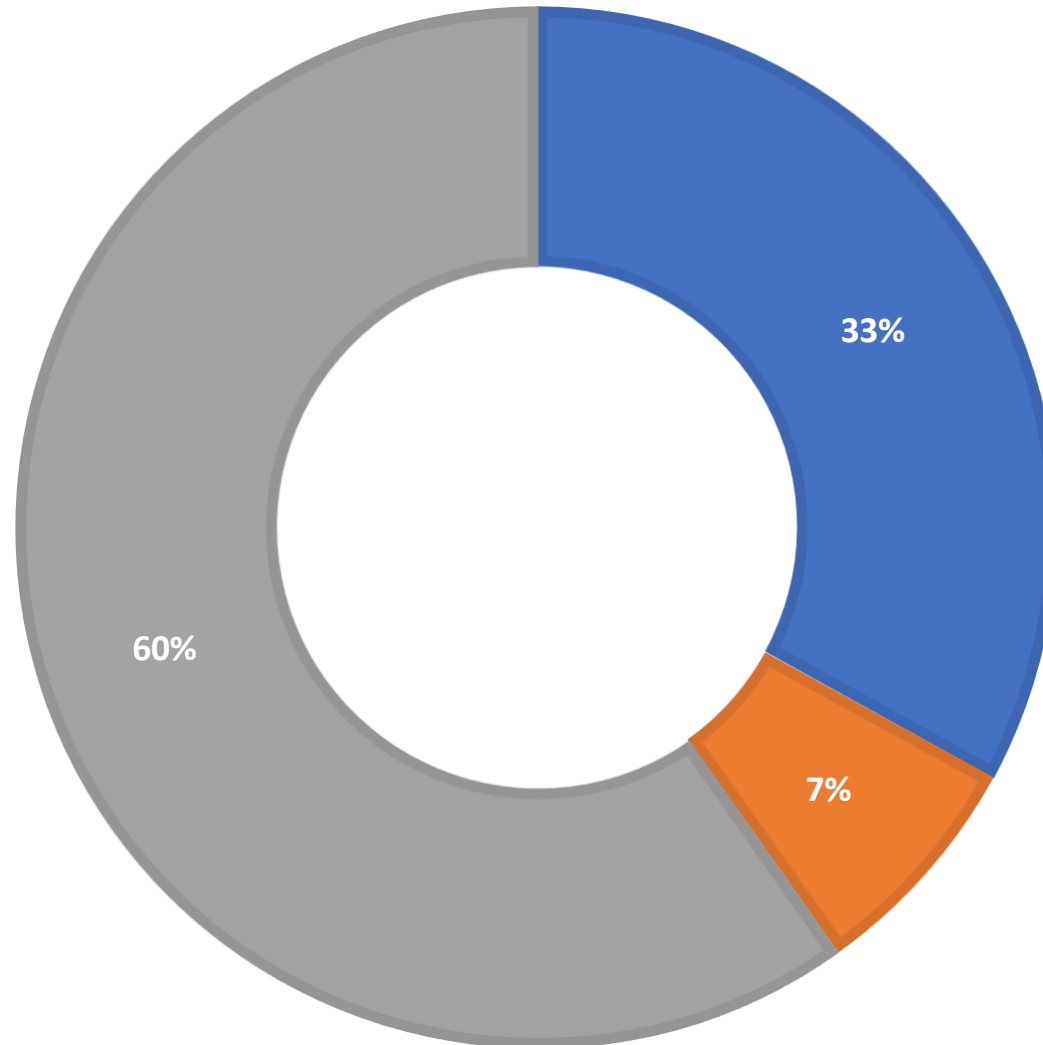

Which Departments Answered Chats (by type)?

■ Statewide ■ Academic ■ Local