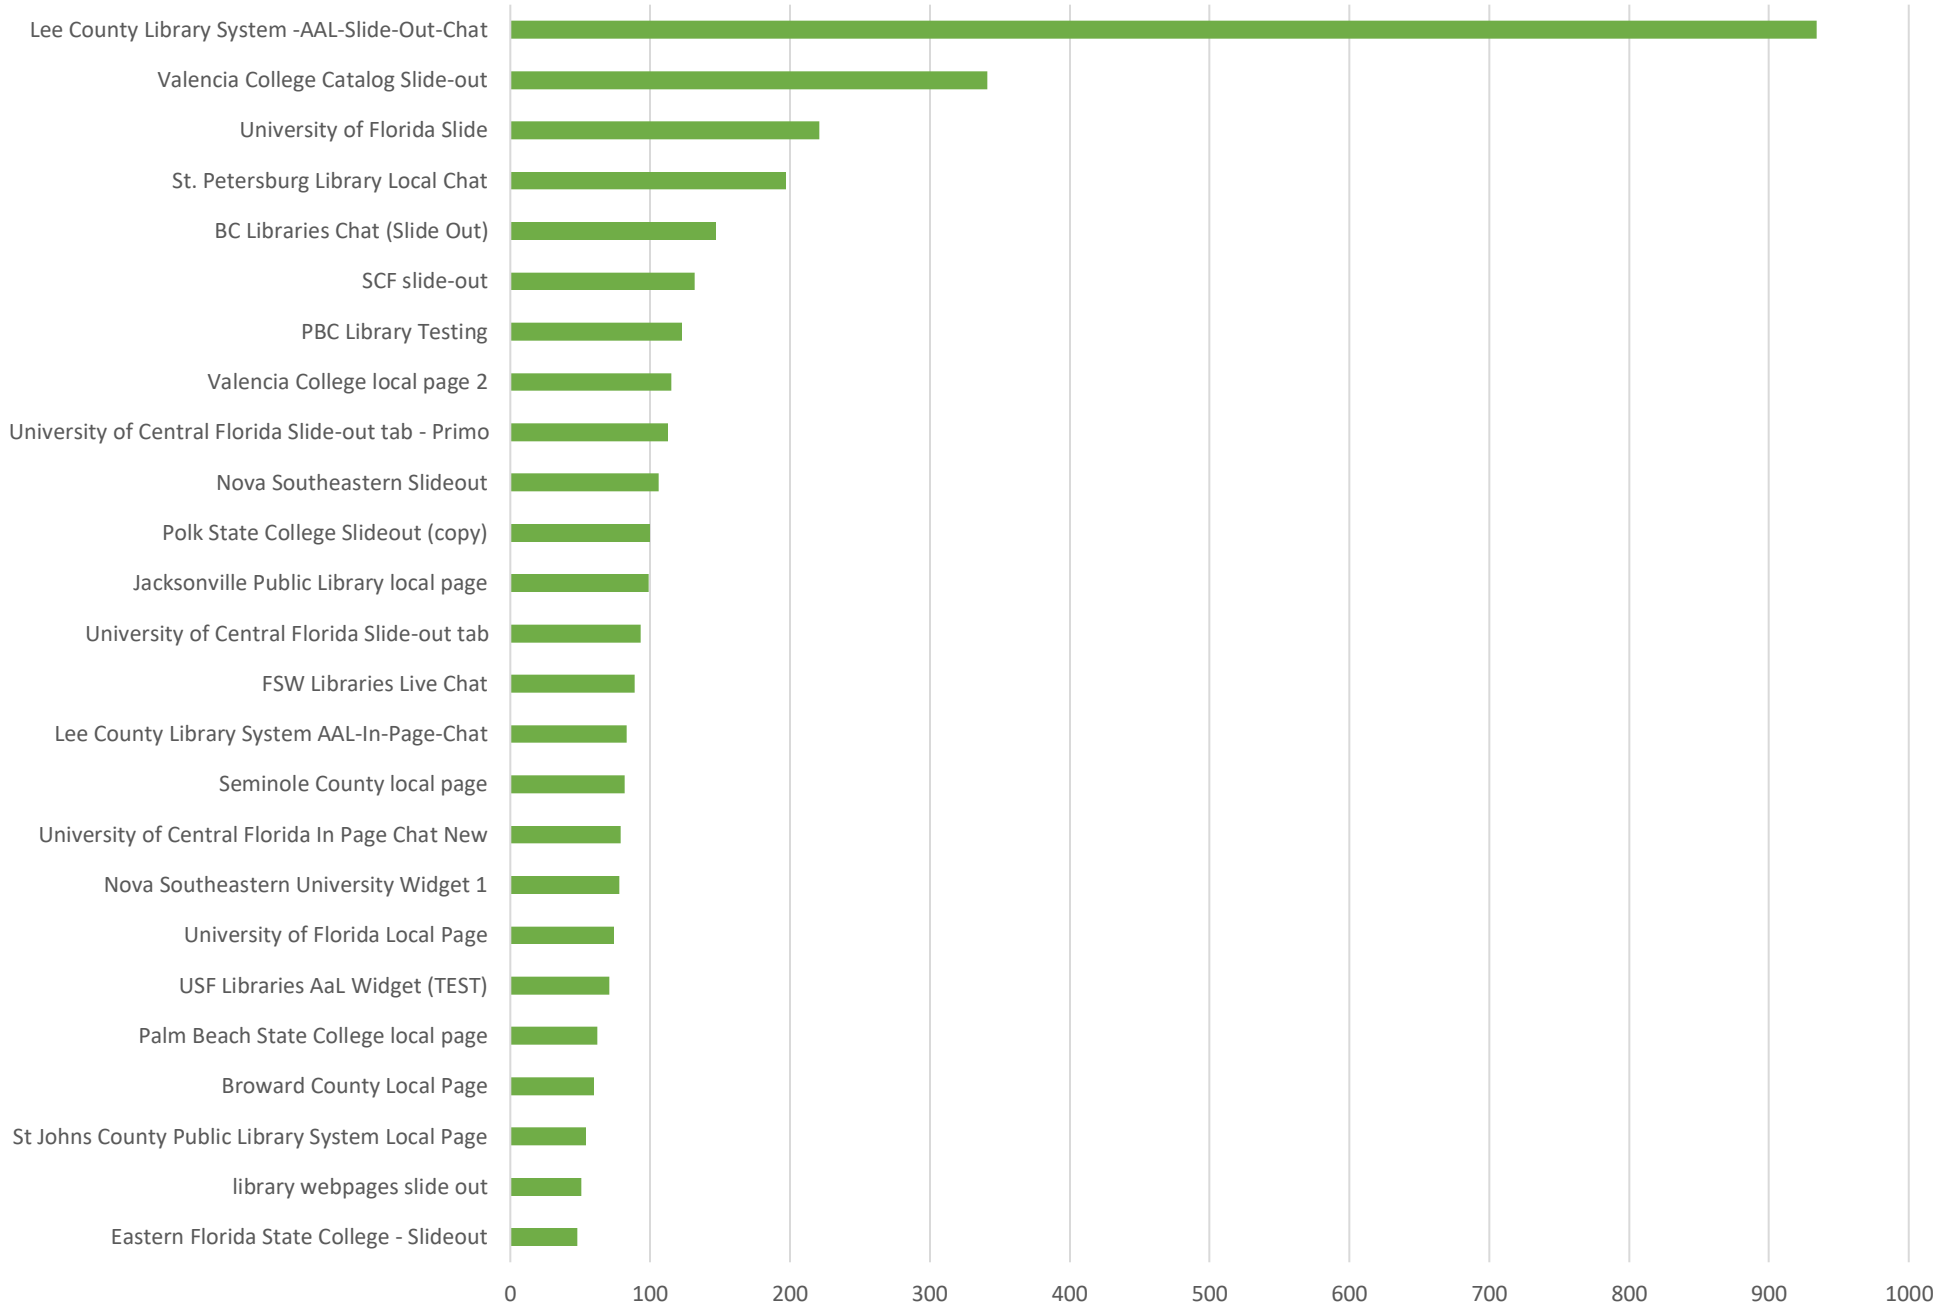

■ MISSED ■ ANSWERED

Which Departments Answered Chats (by type)?

■ Statewide ■ Academic ■ Local

Which Department Answered Chats (by local library)?

Which Widgets Brought in the Most Chats (Top 25)?

Email

Total Emails by Library (Top 47)