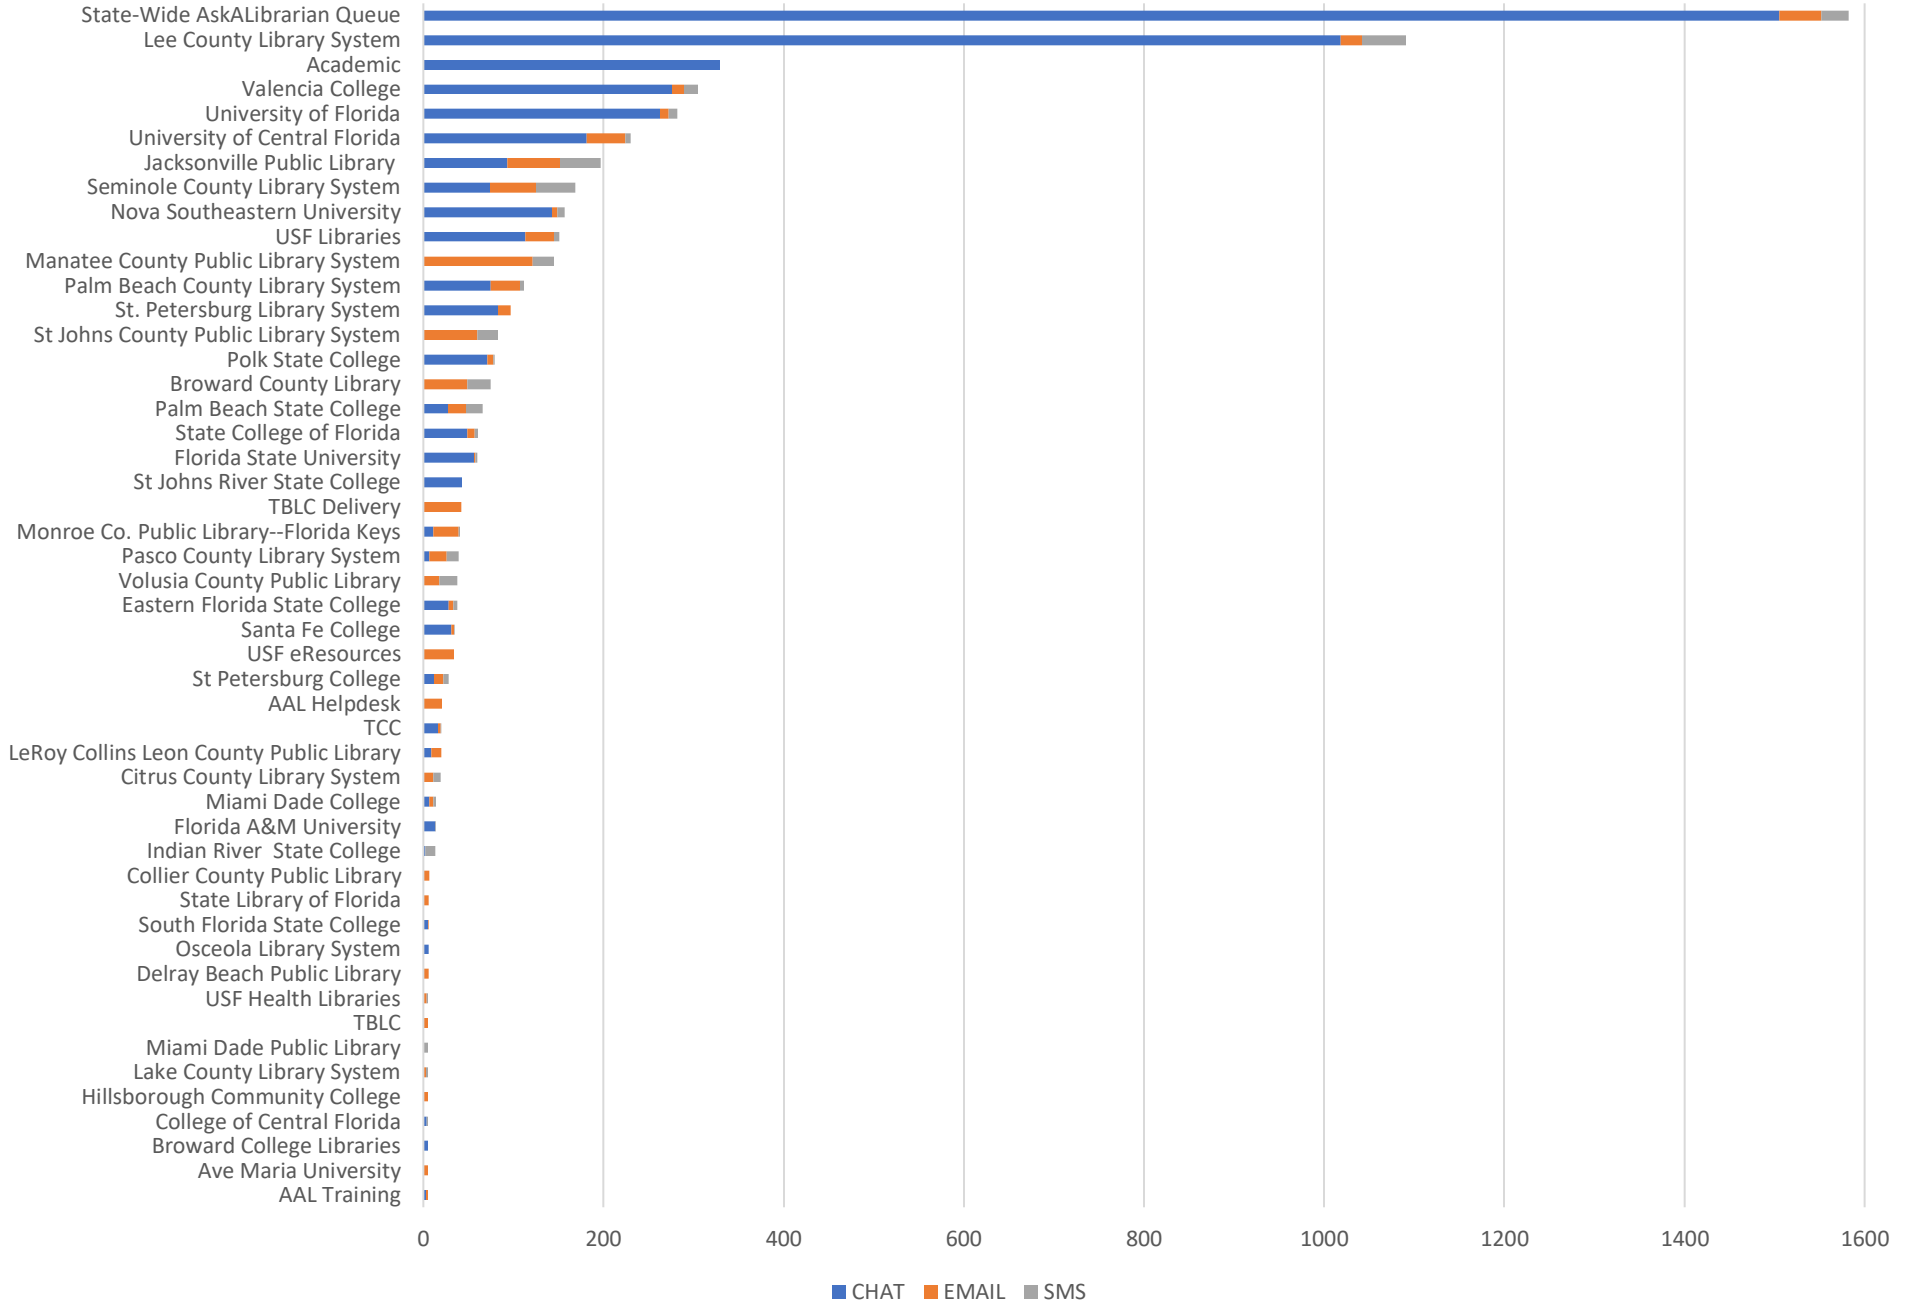

AskALibrarian.org

the Human Search Engine

June 2024 Statistics

Question Type	
Chat	4,565
Email	871
SMS	405
FAQ Views	849
Total	6,690

Total Transactions by Entry Point (Top 49)

What's the Breakdown of Questions by Source?