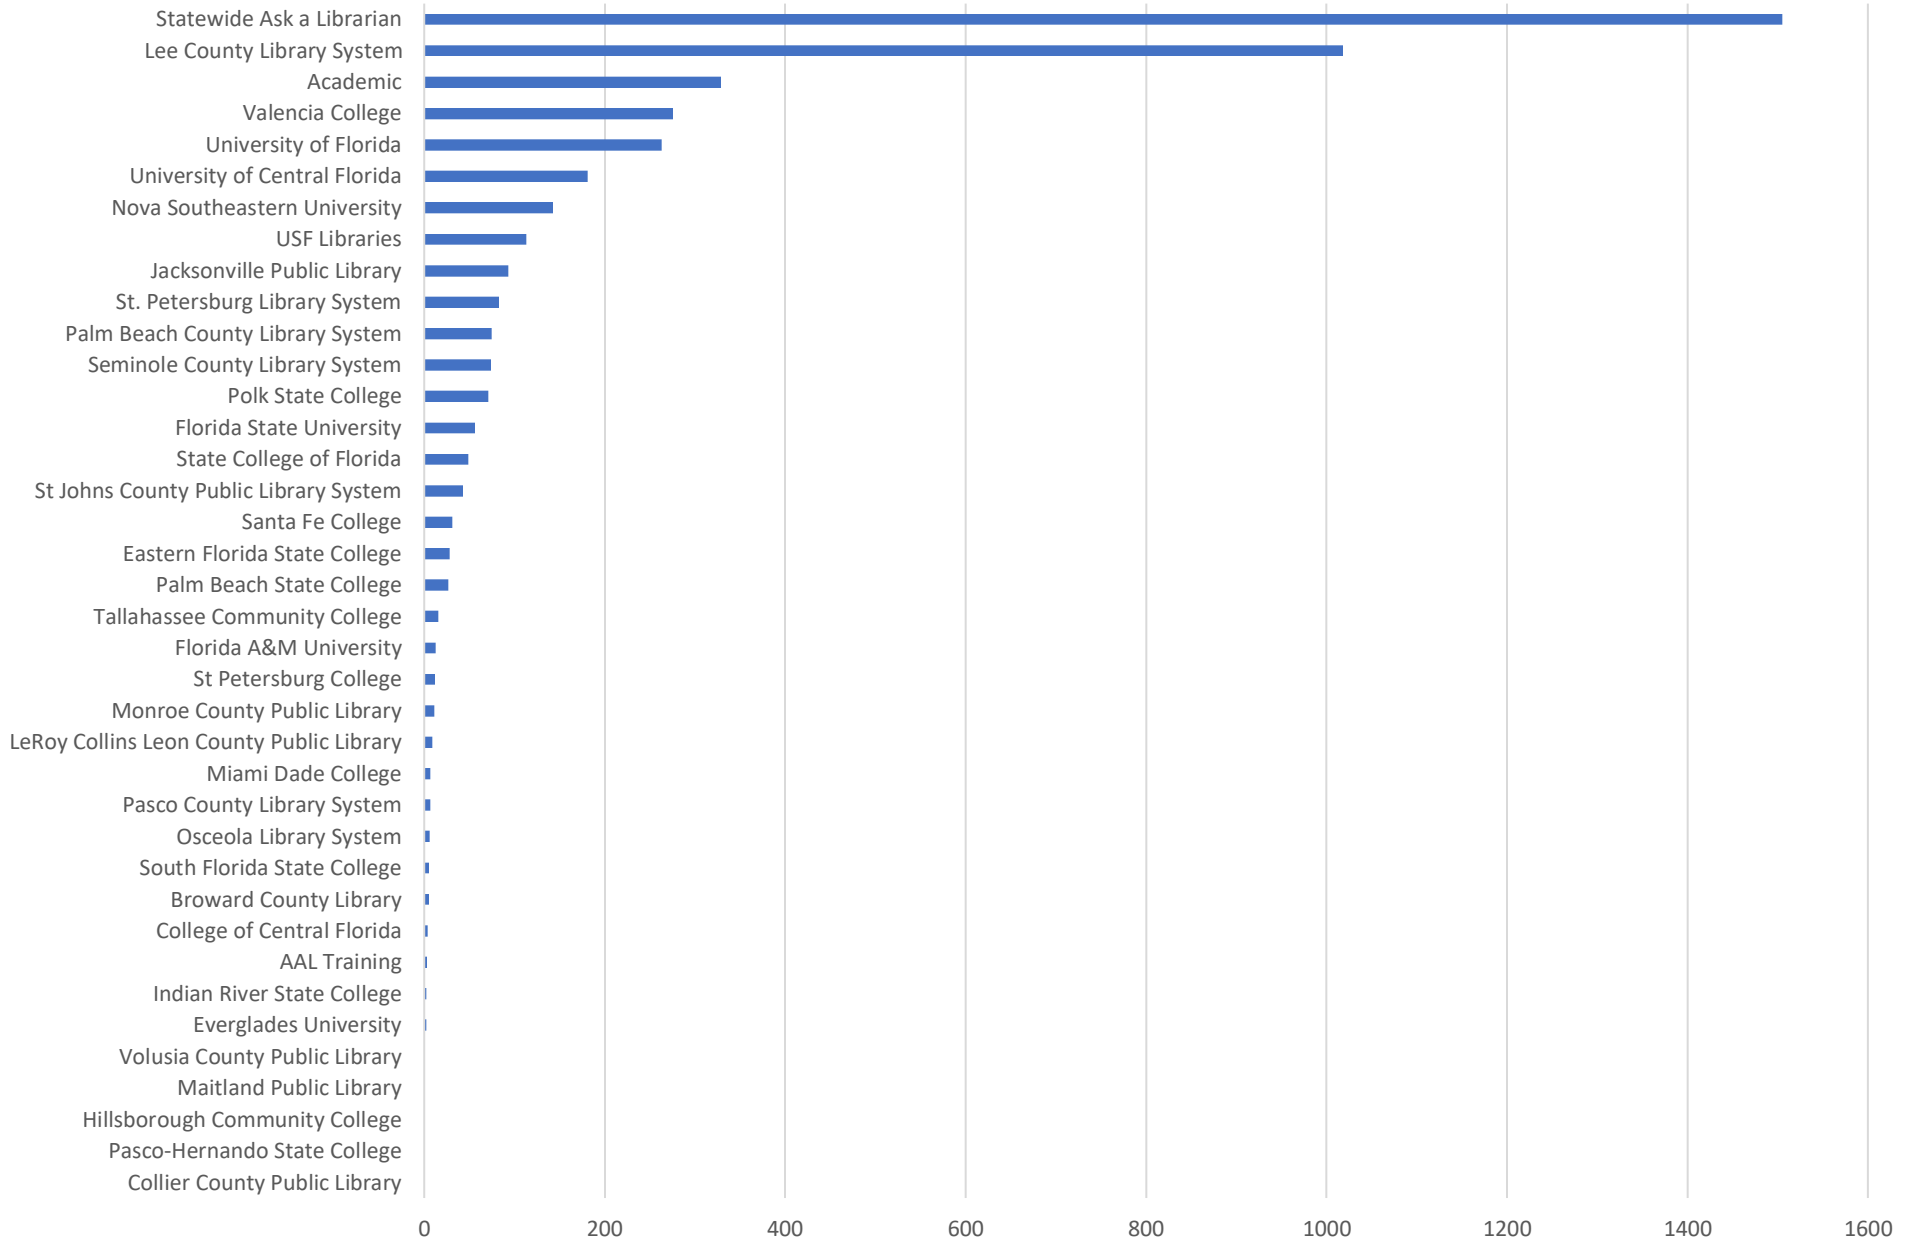

Which Department Answered Chats (by local library)?