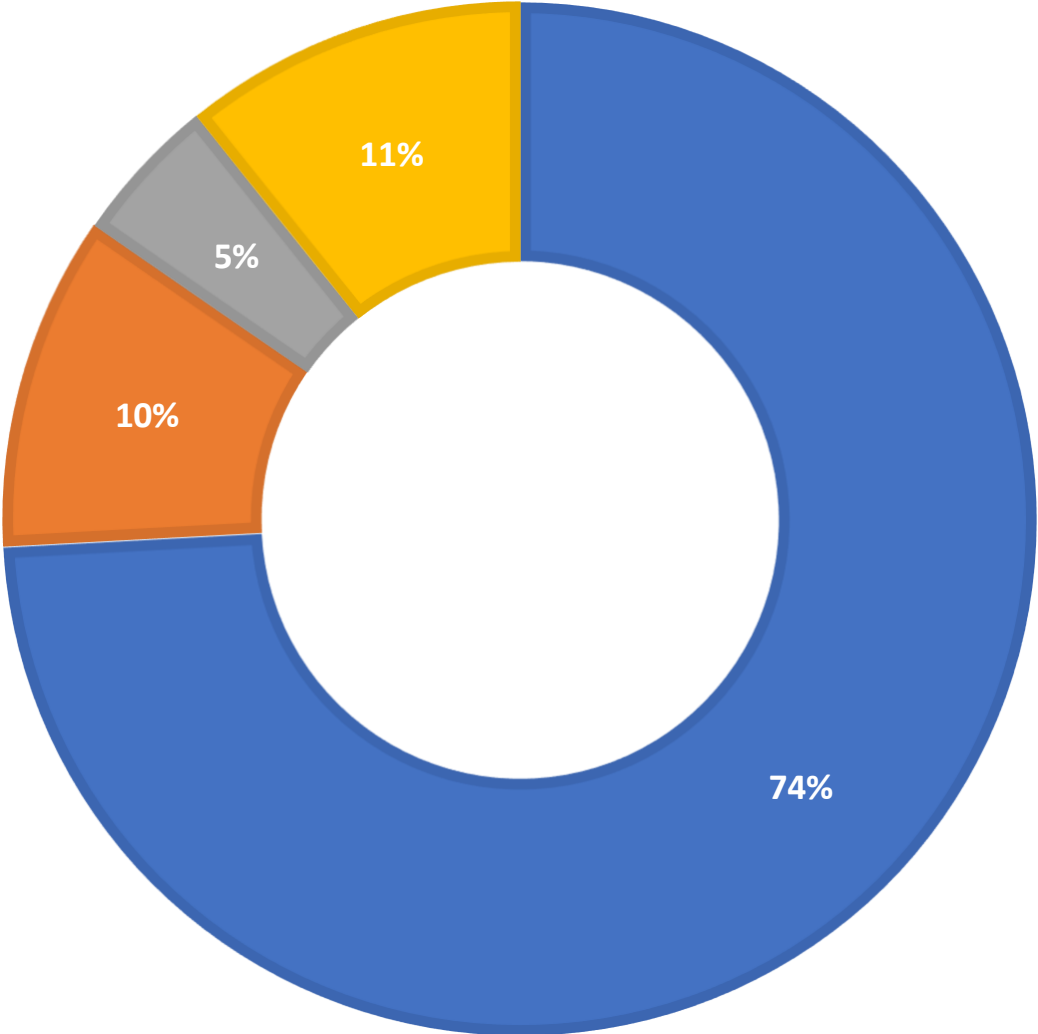

What's the Breakdown of Questions by Source?

■ CHAT ■ EMAIL ■ SMS ■ FAQ