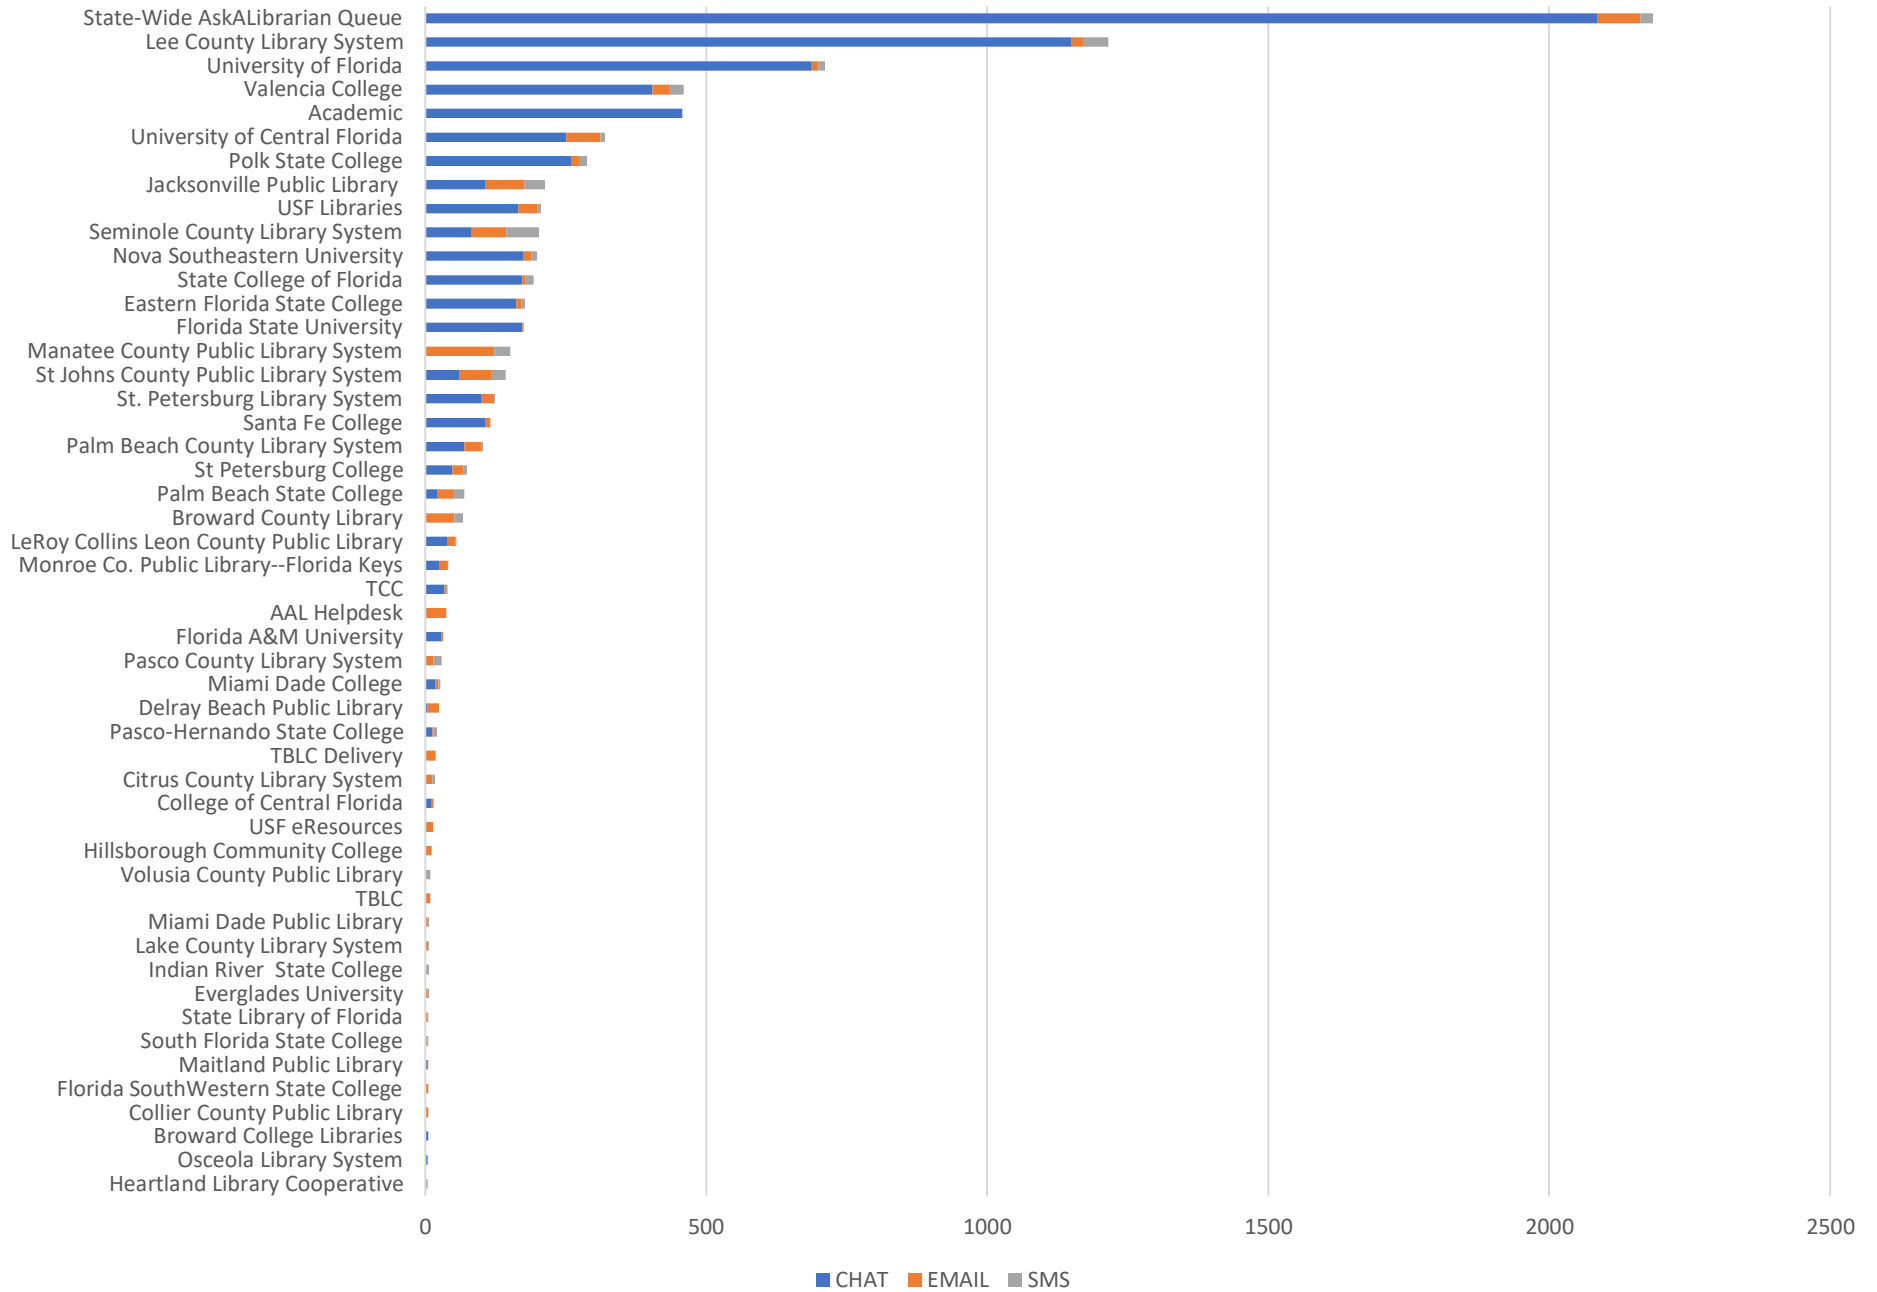

# Total Transactions by Entry Point (Top 50)