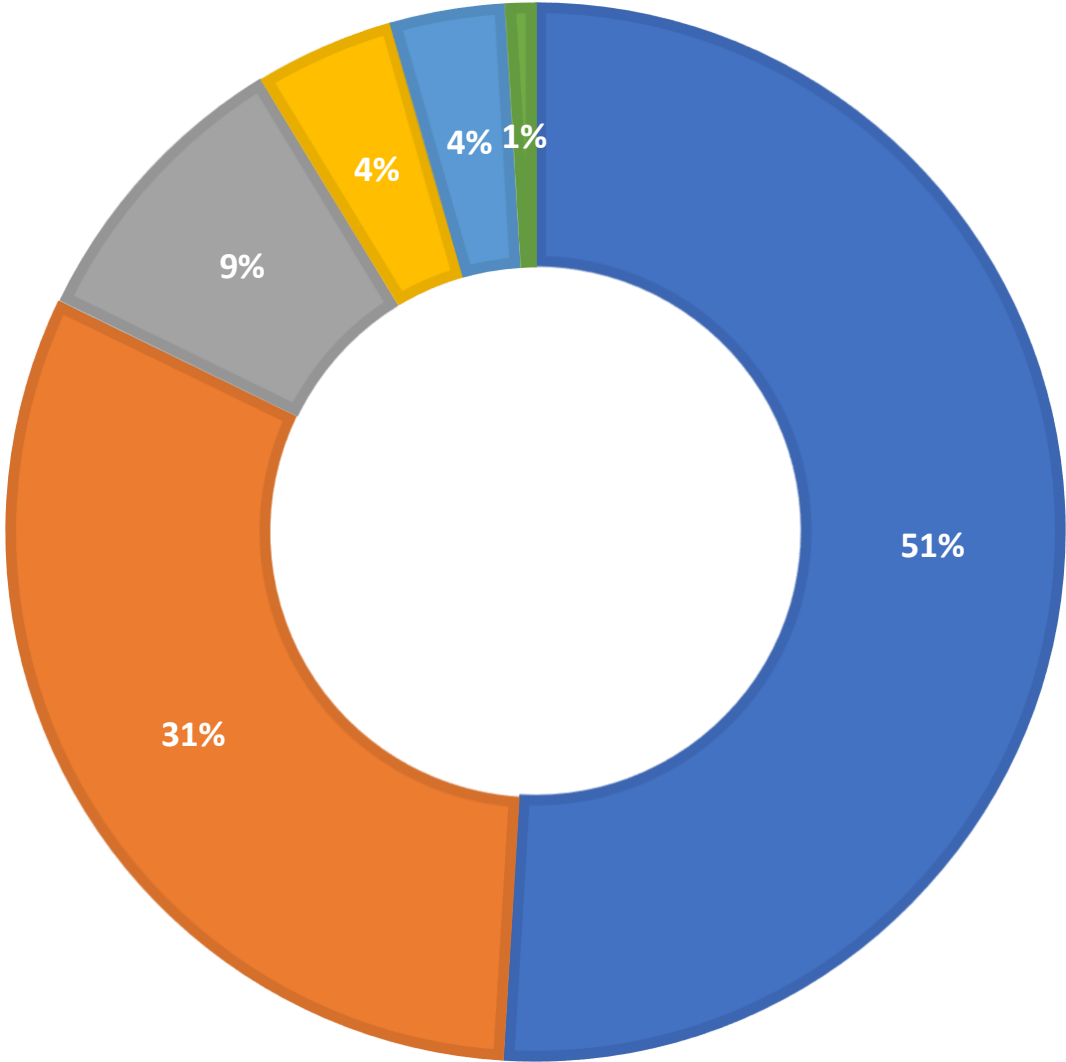

What Devices are Patrons Using to Ask Questions?

■ Windows ■ Macintosh ■ iPhone ■ Chrome OS ■ Android ■ iPad