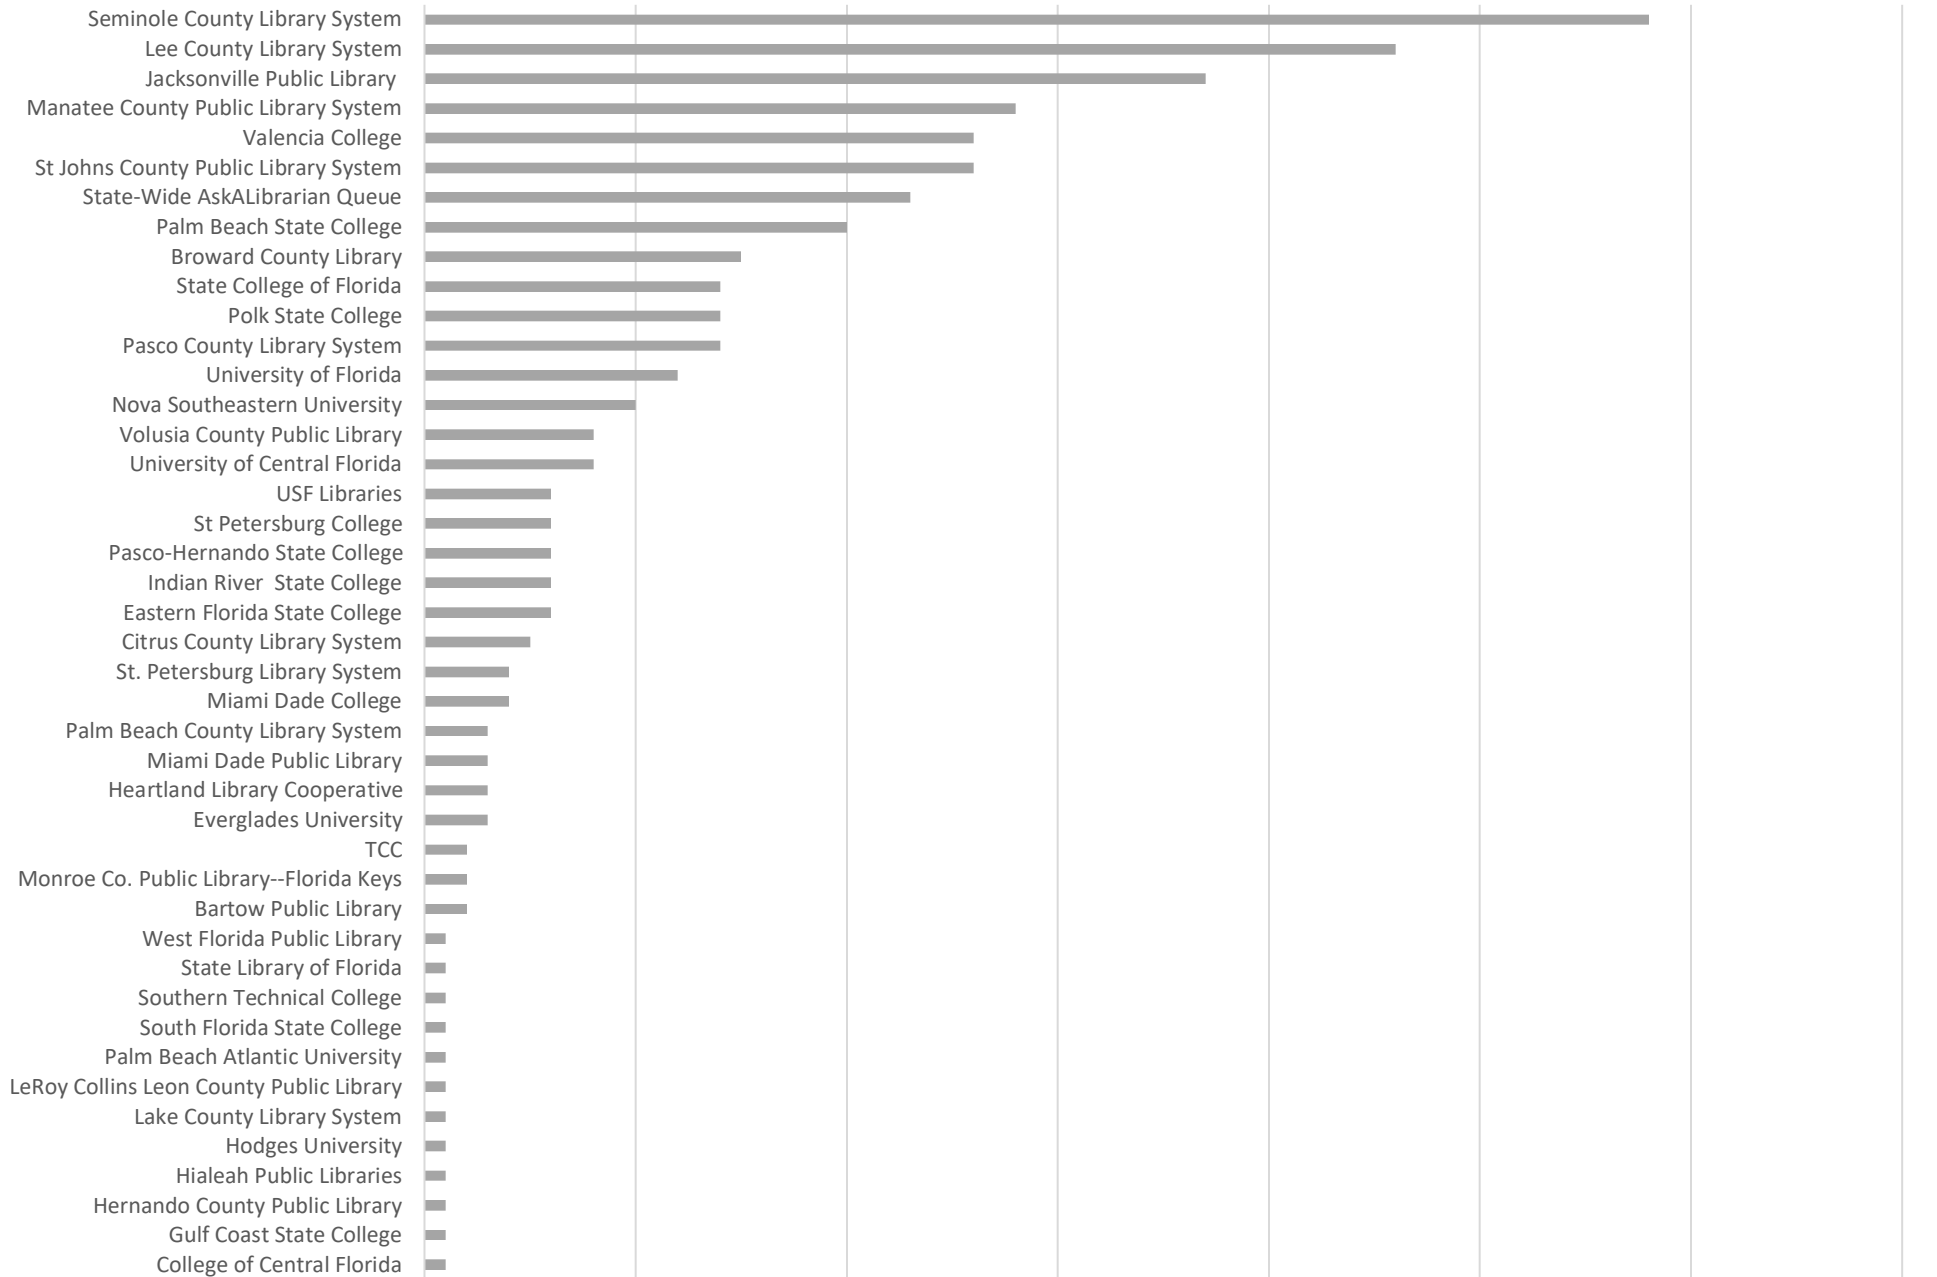

Total SMS by Library