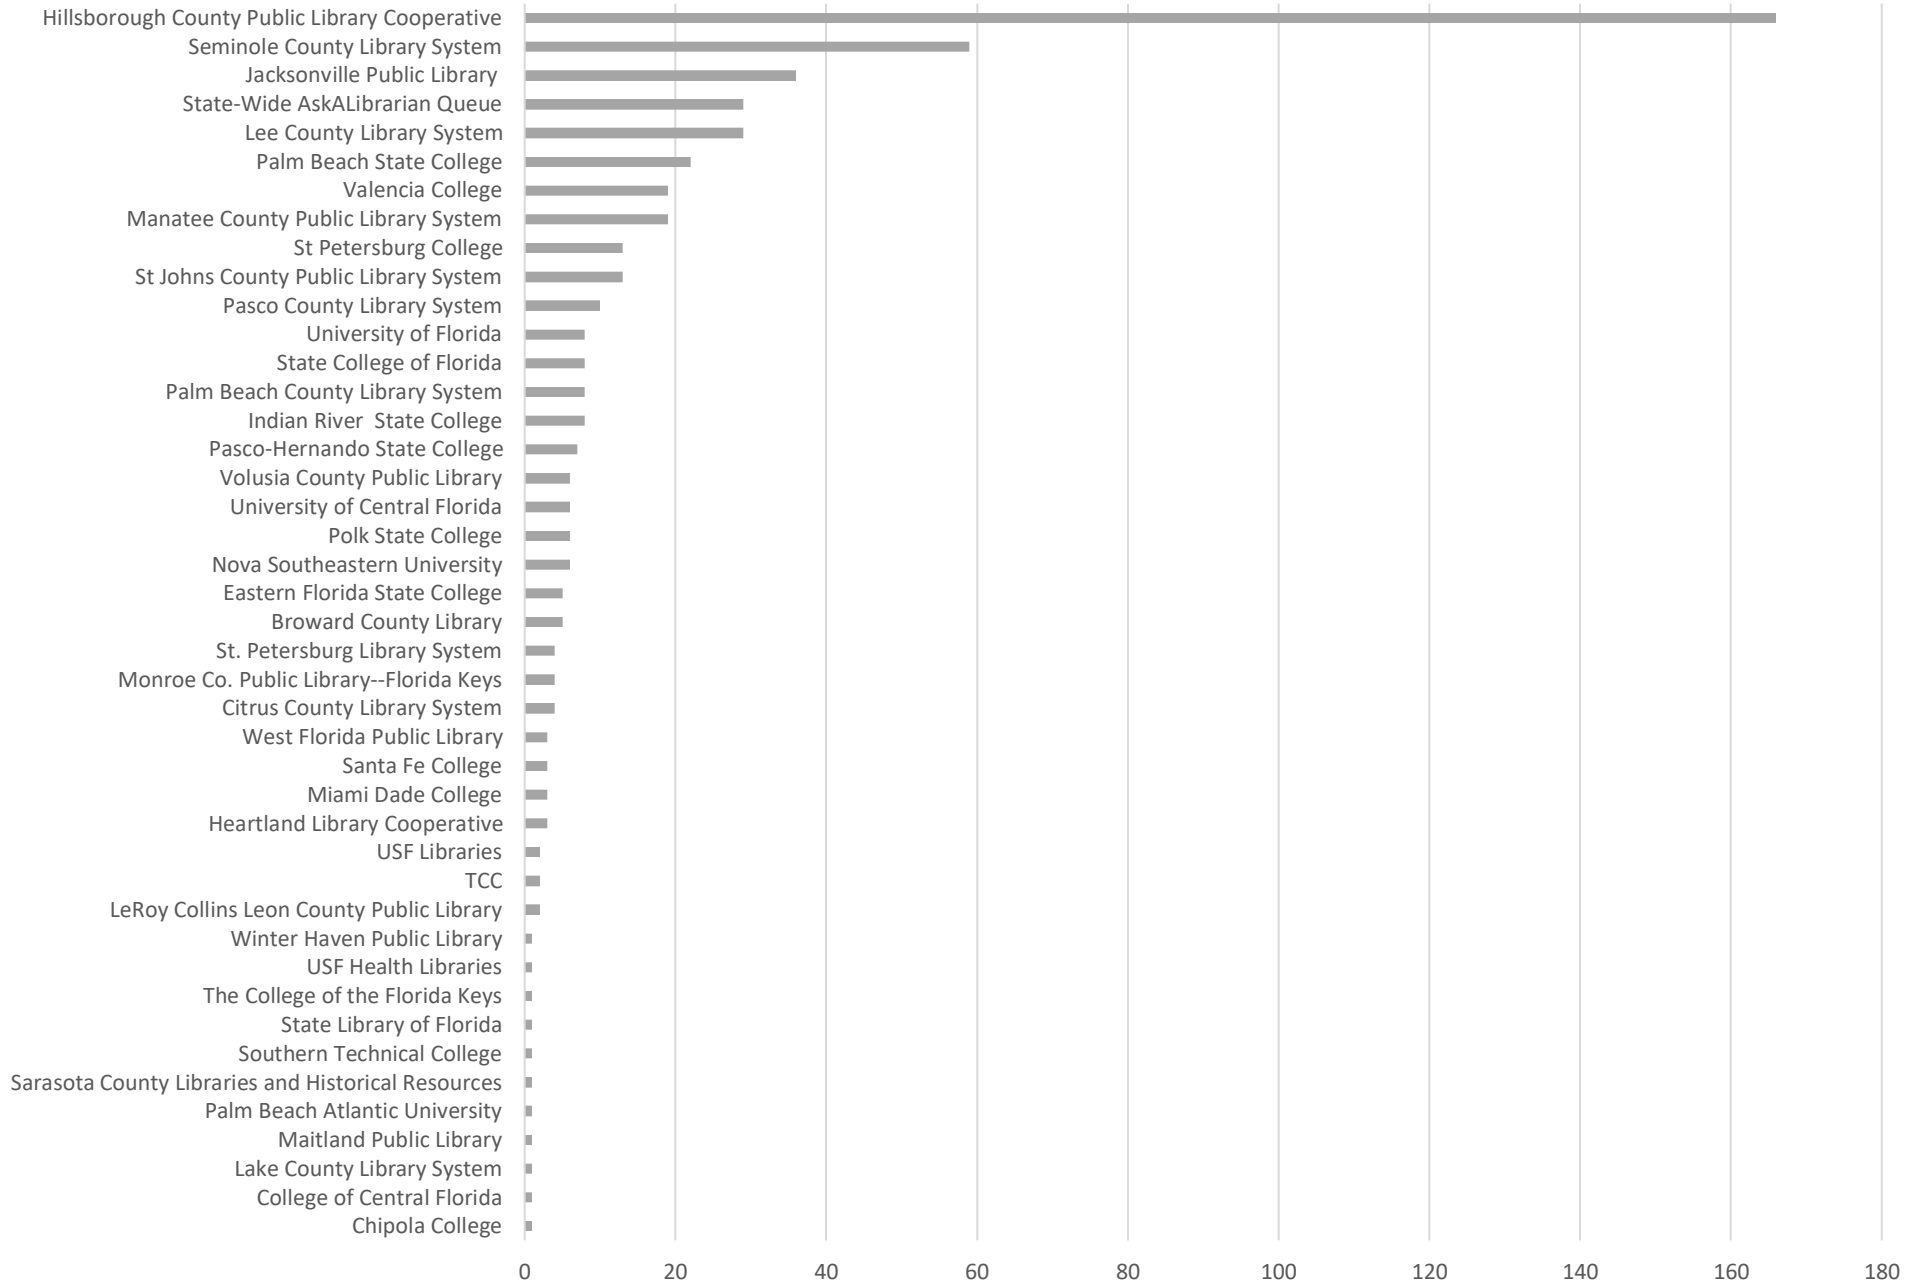

Total SMS by Library