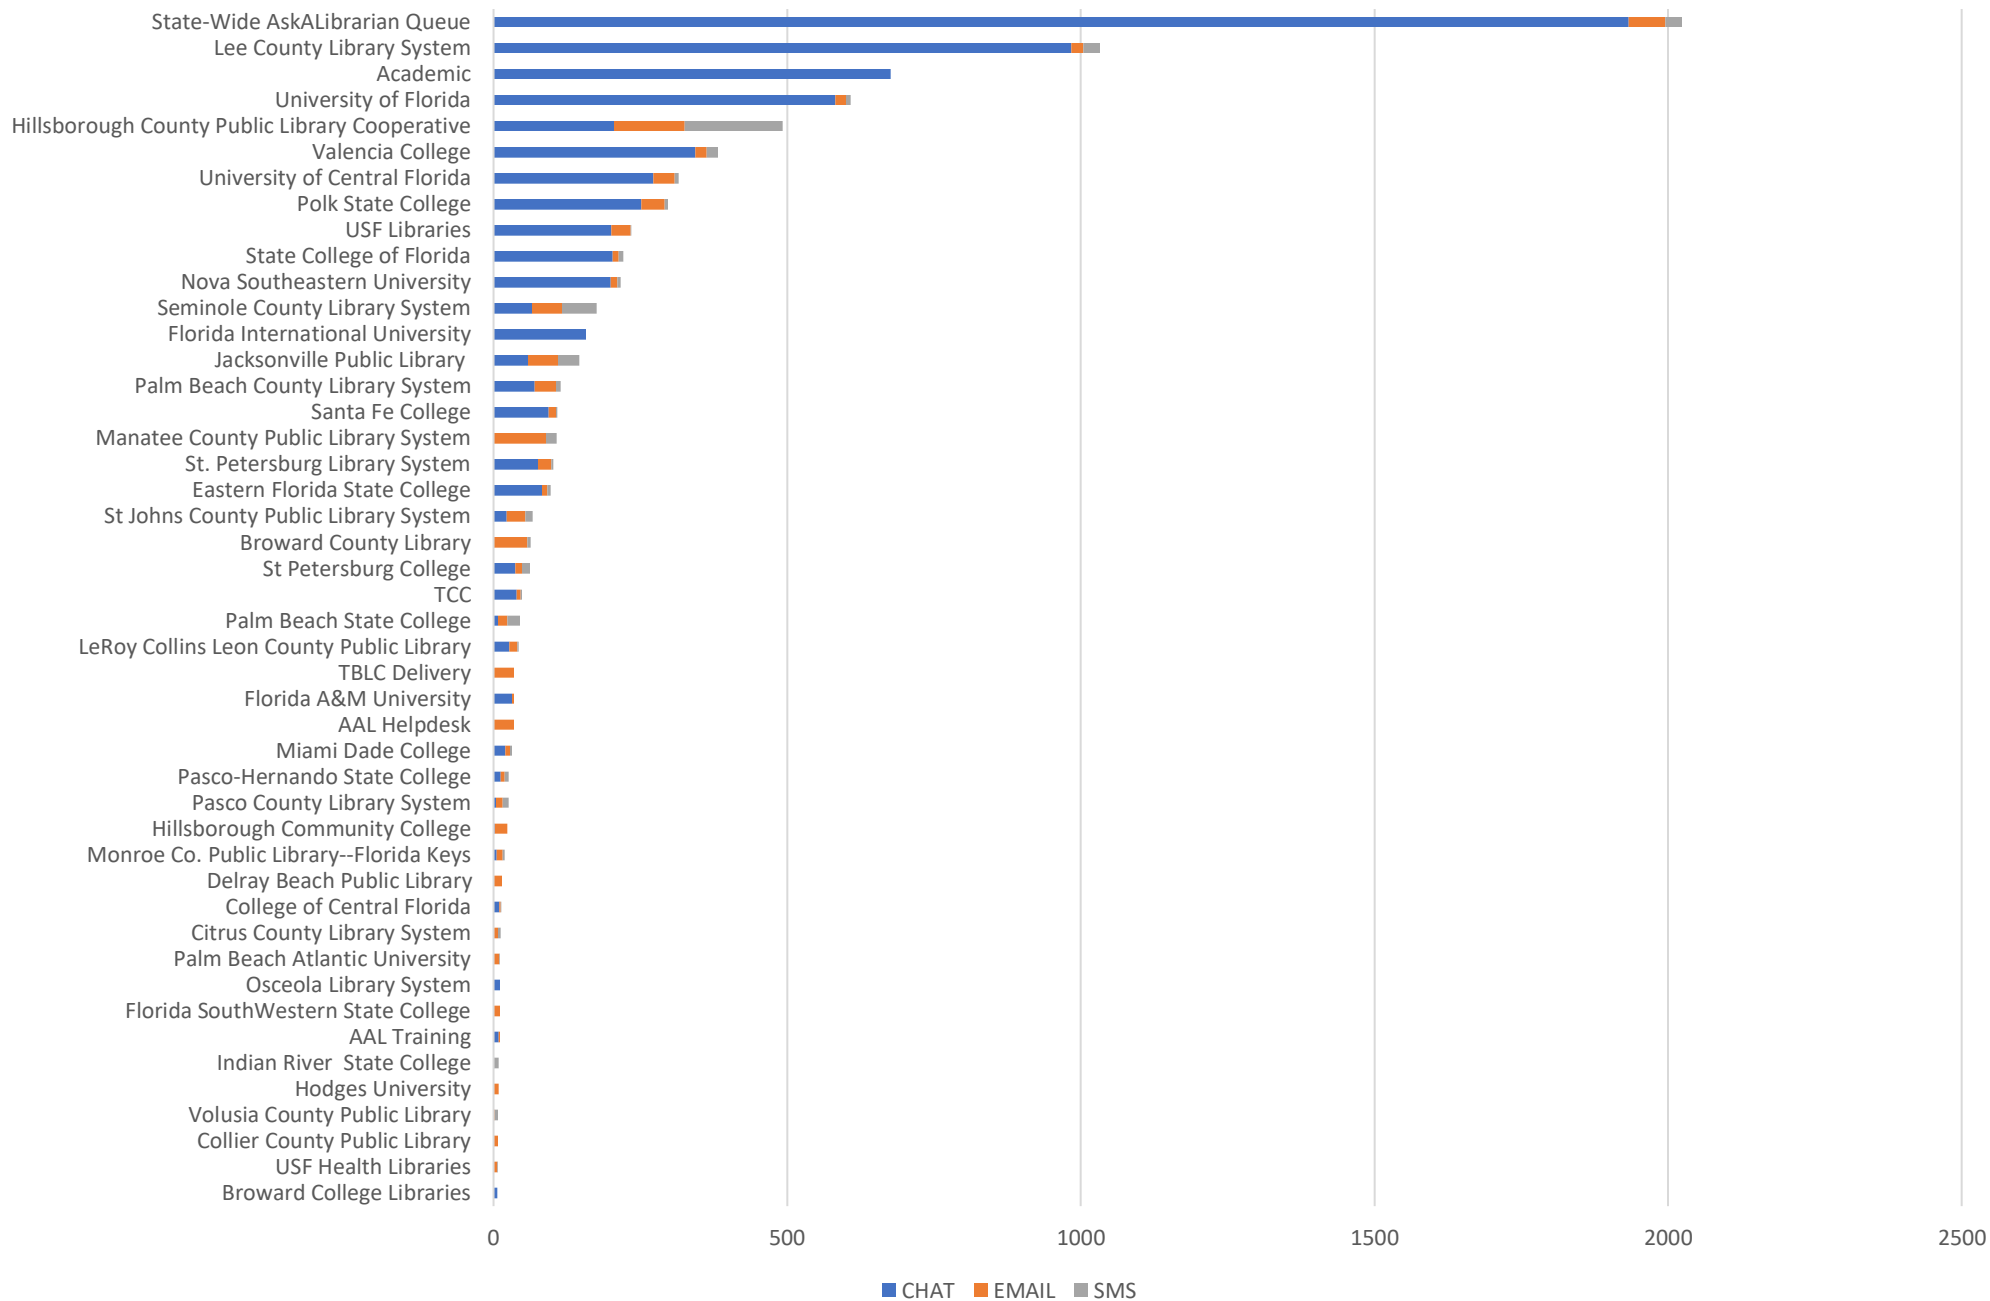

# Total Transactions by Entry Point (Top 46)