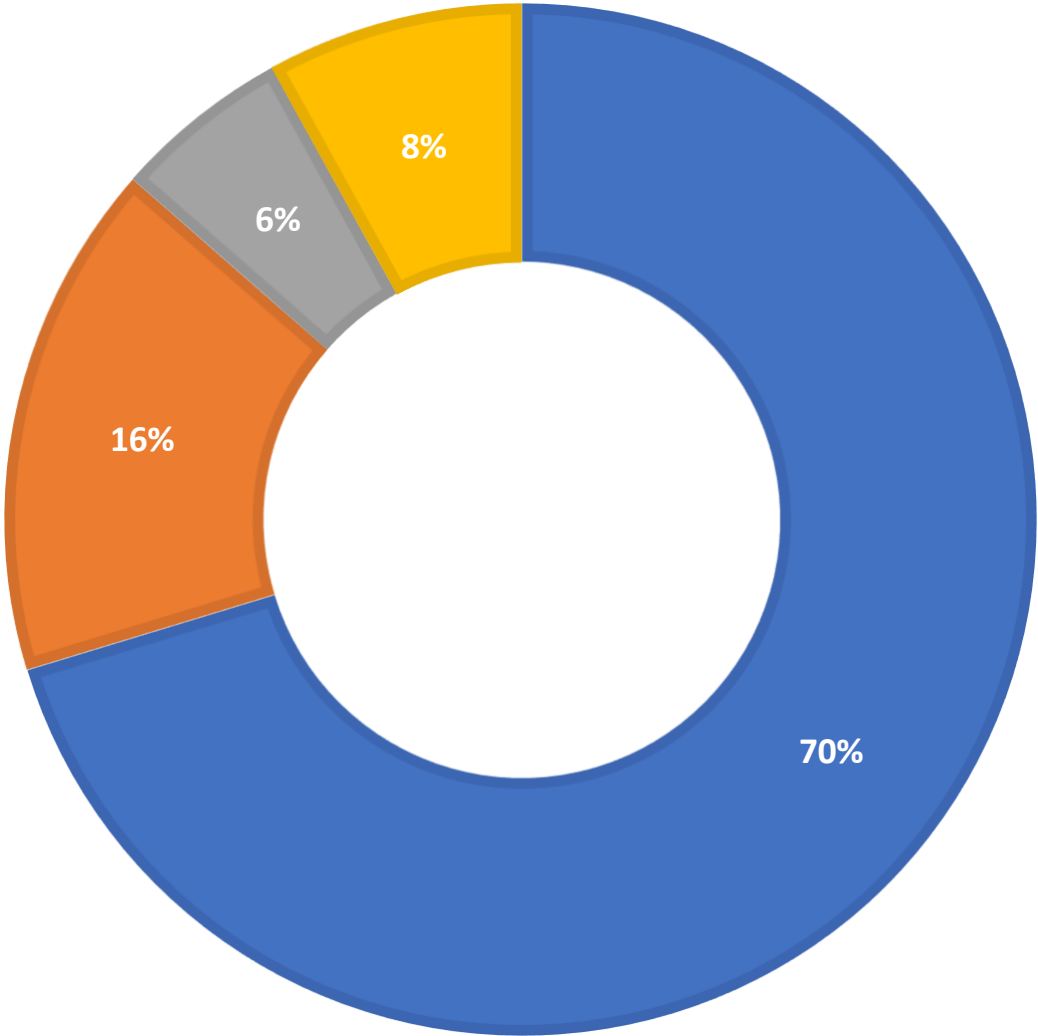

What's the Breakdown of Questions by Source?

■ CHAT ■ EMAIL ■ SMS ■ FAQ