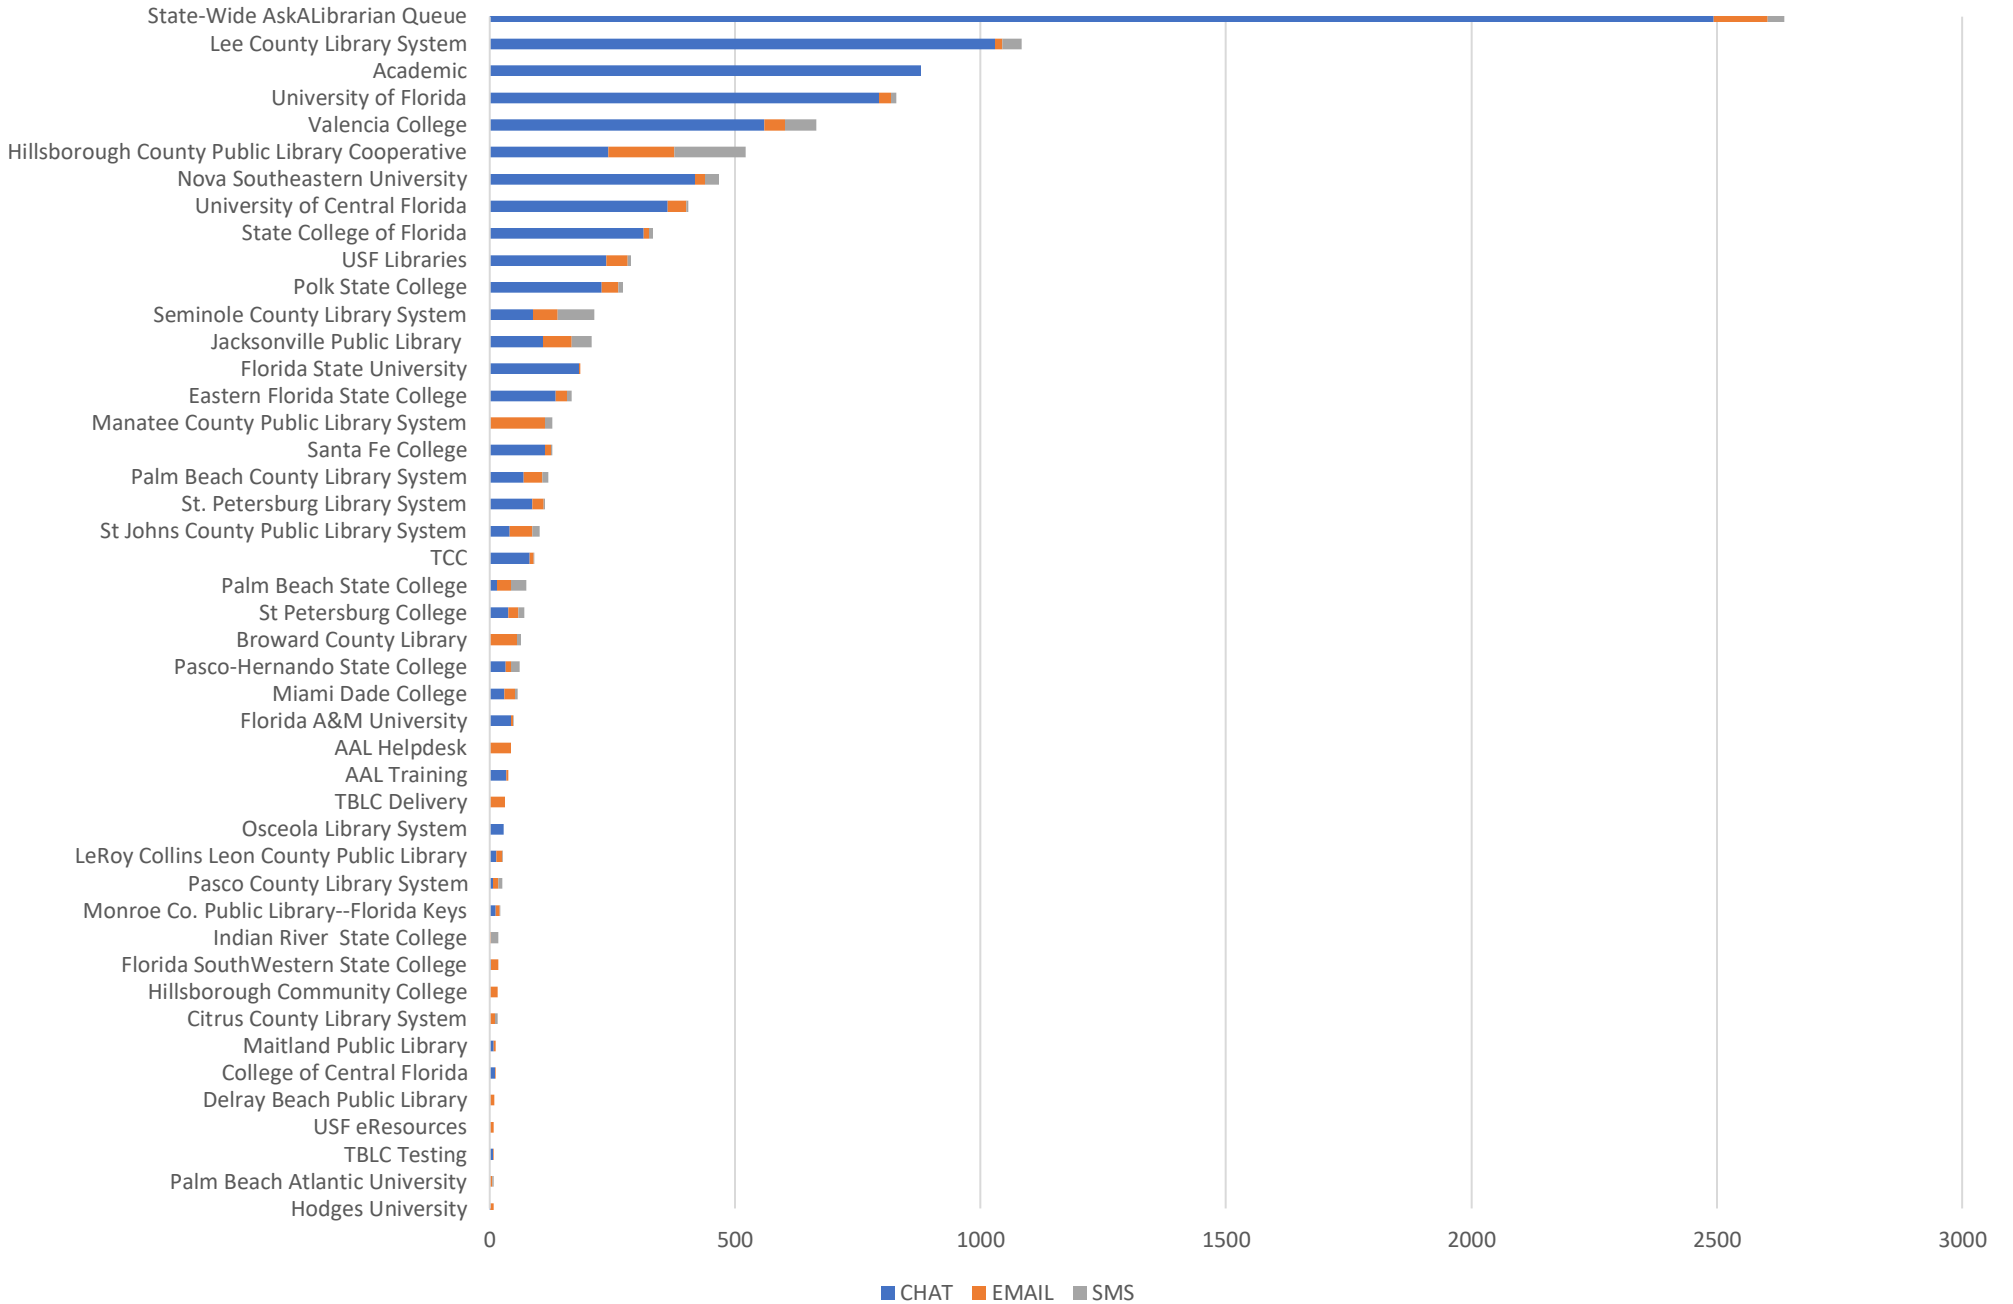

# Total Transactions by Entry Point (Top 45)