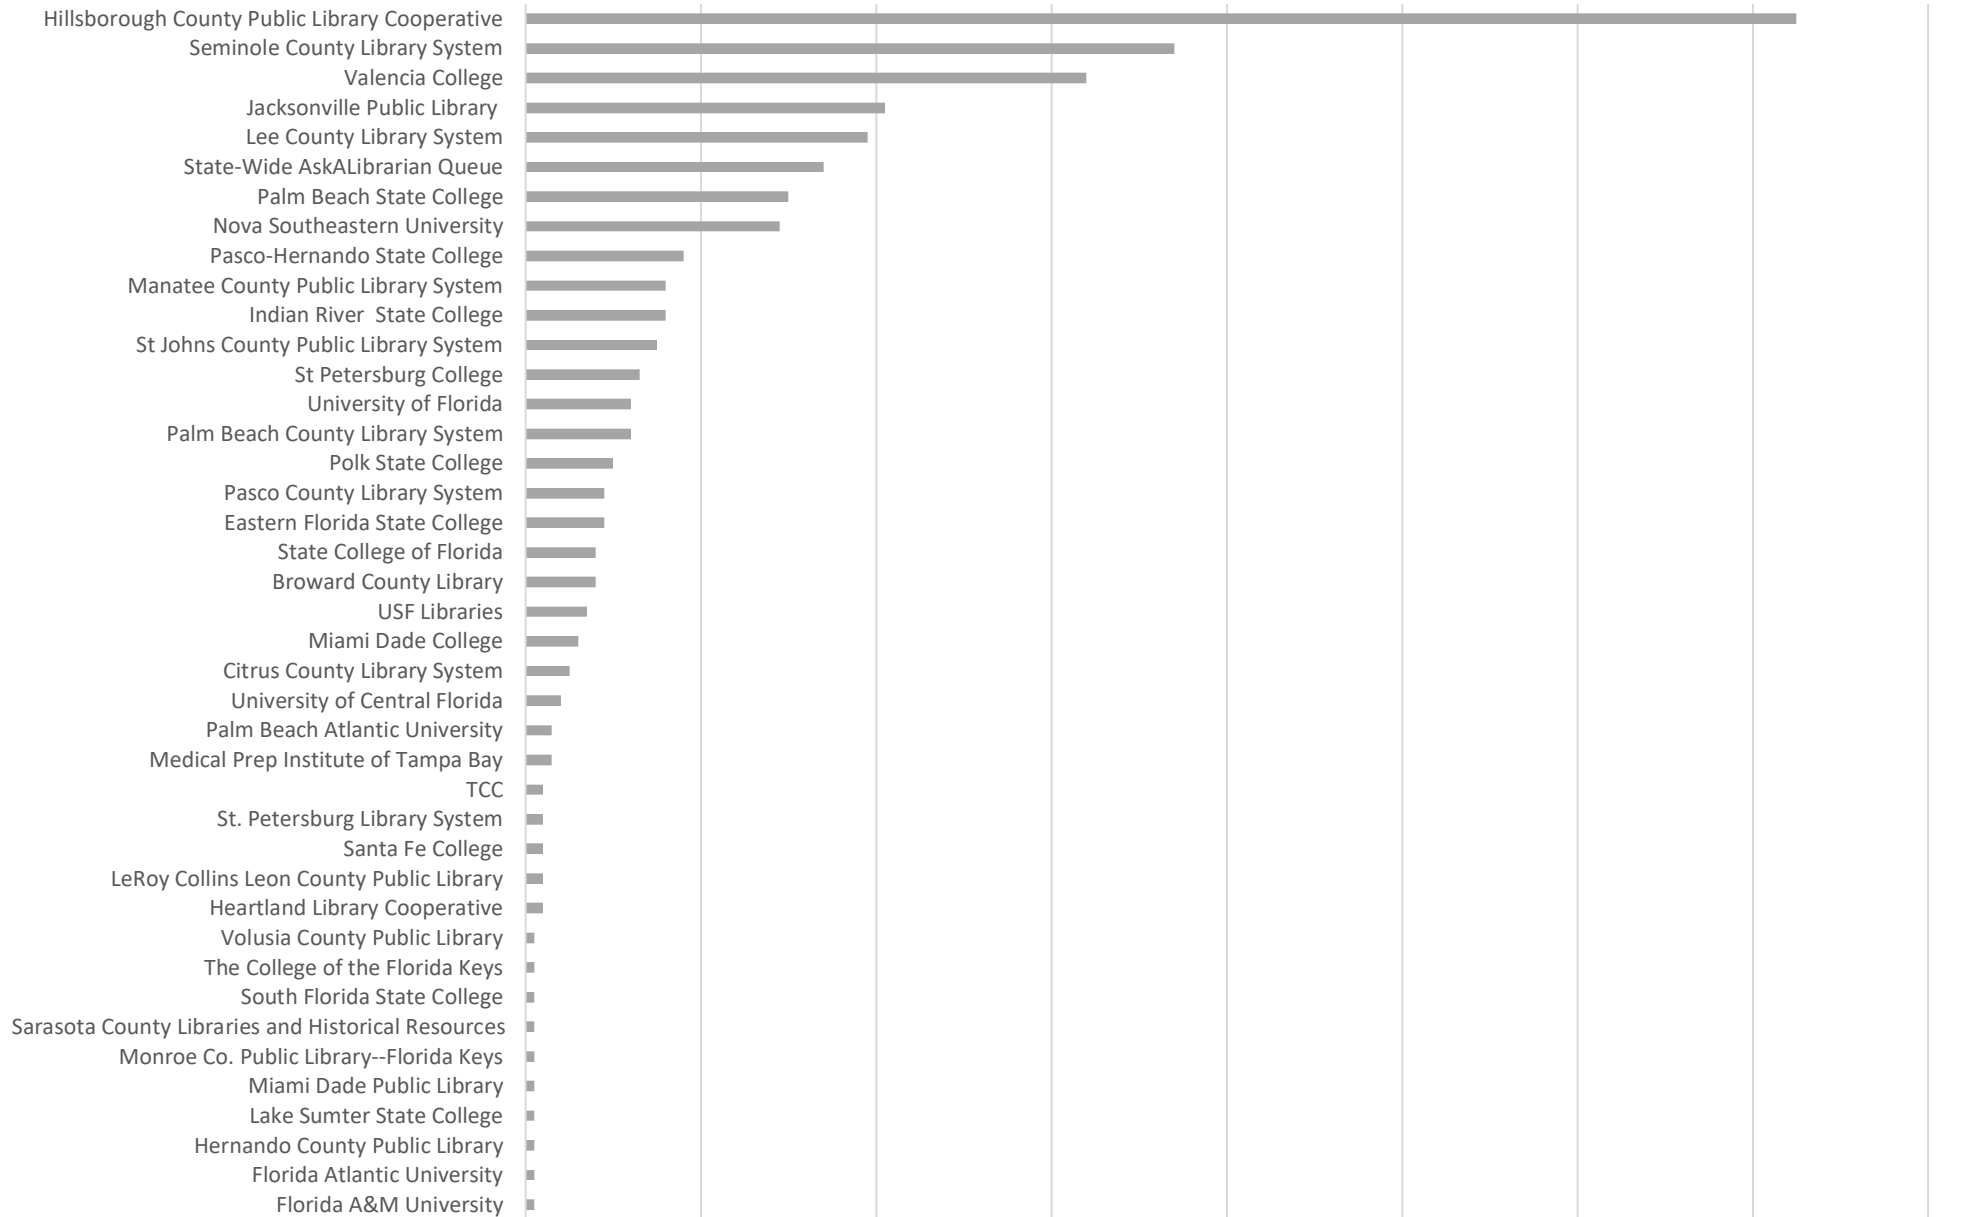

Total SMS by Library