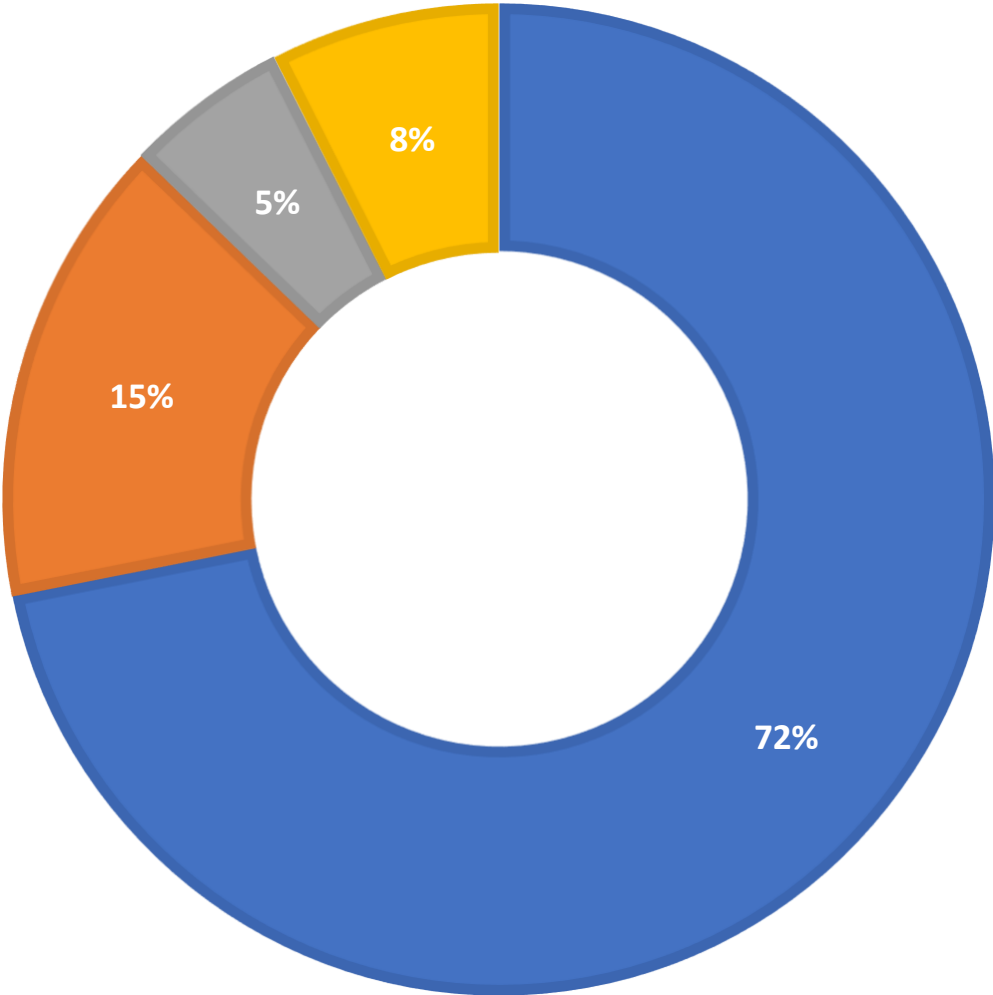

What's the Breakdown of Questions by Source?

■ CHAT ■ EMAIL ■ SMS ■ FAQ