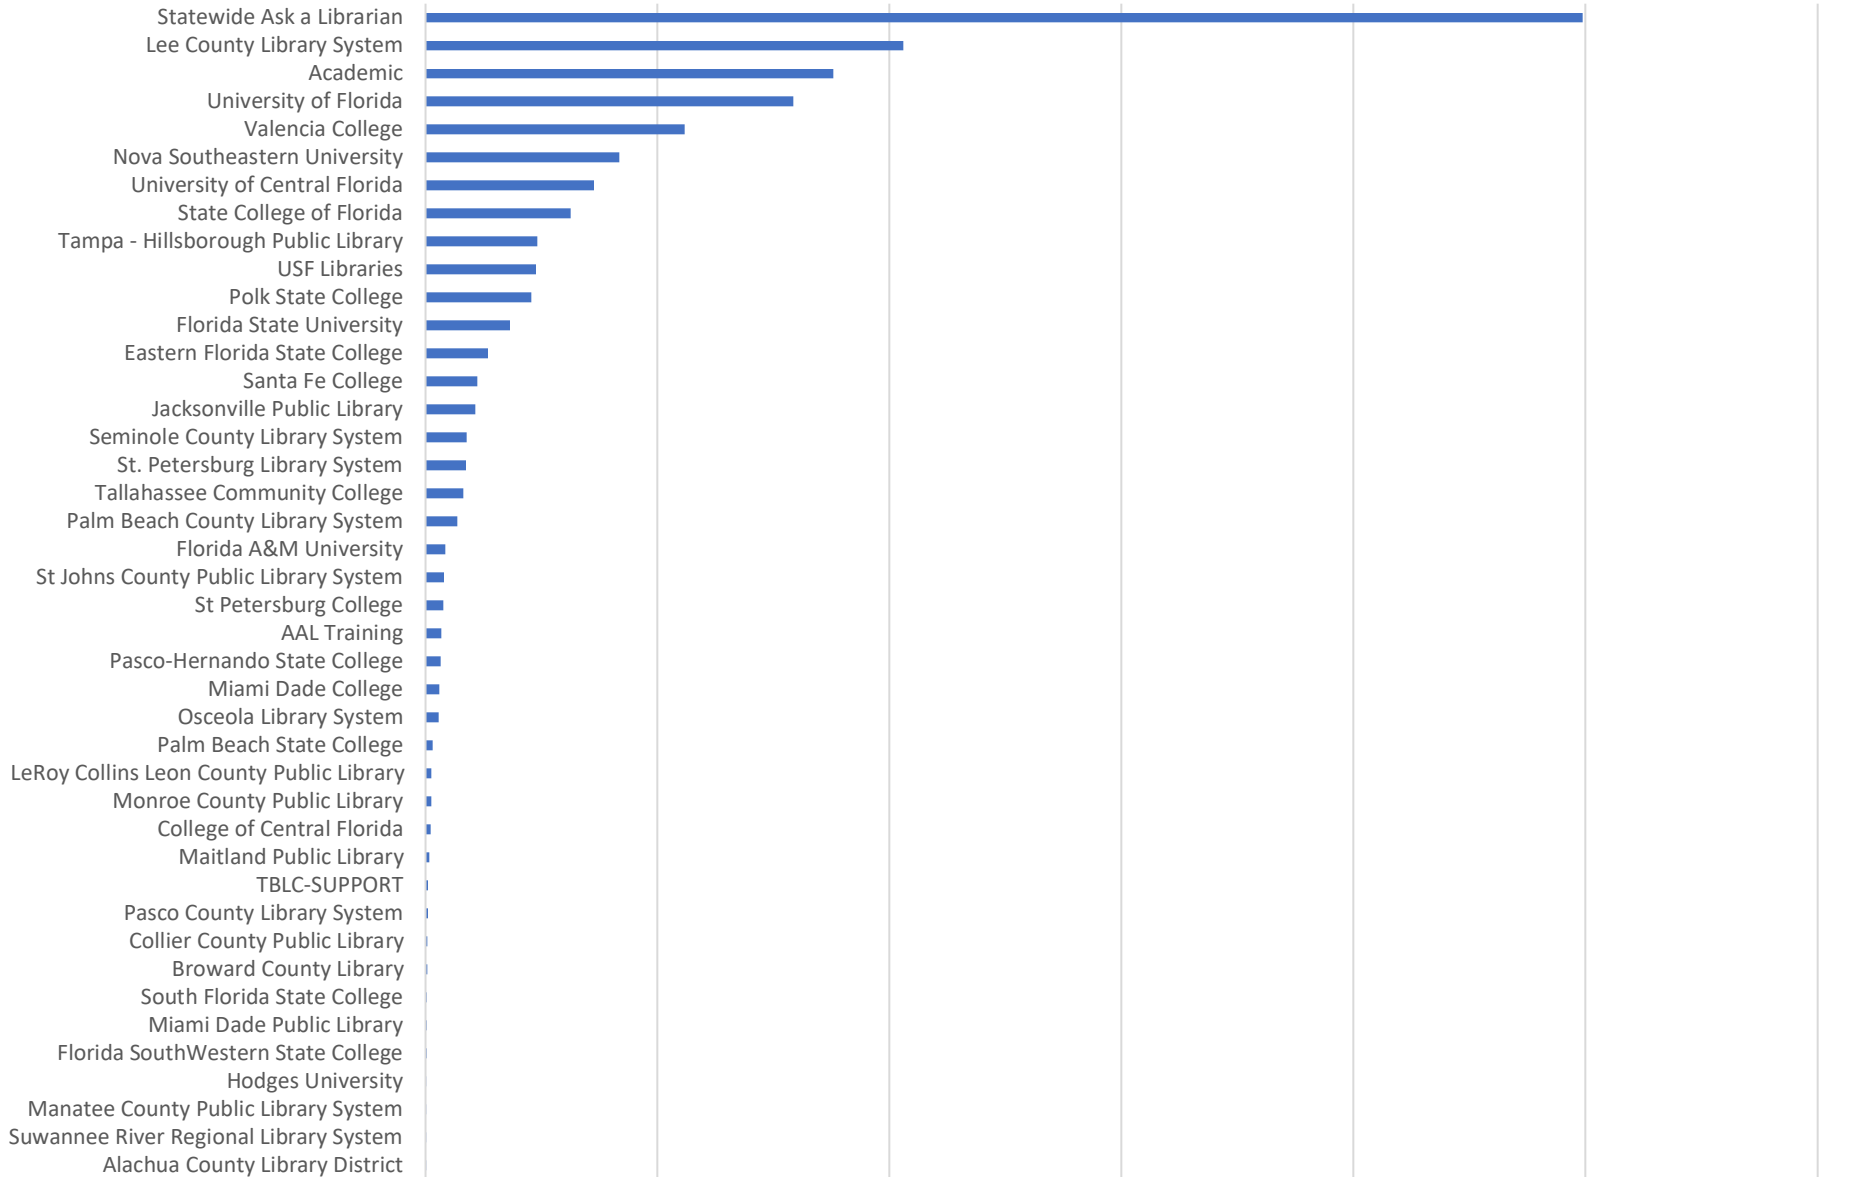

Which Department Answered Chats (by local library)?