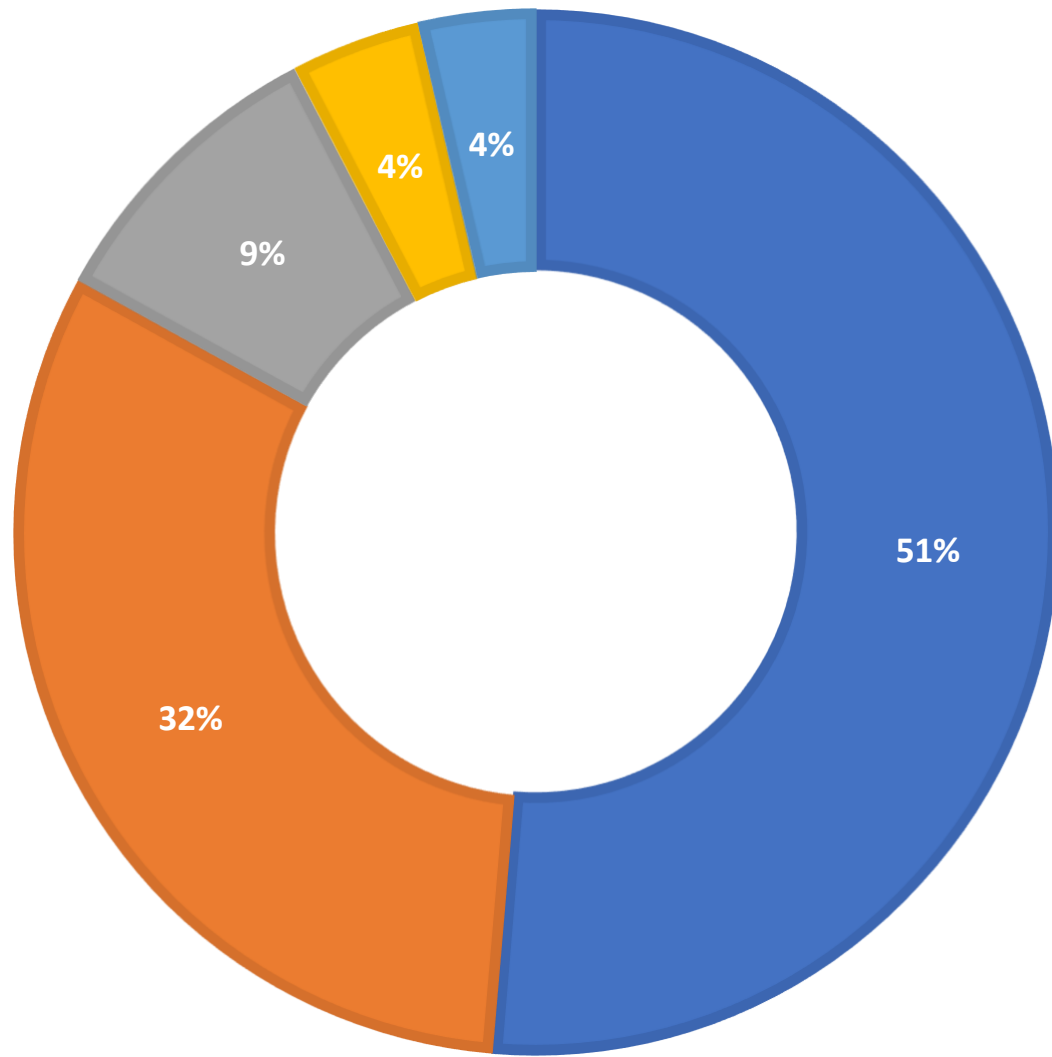

What Devices are Patrons Using to Ask Questions?

■ Windows ■ Macintosh ■ iPhone ■ Android ■ Chrome OS