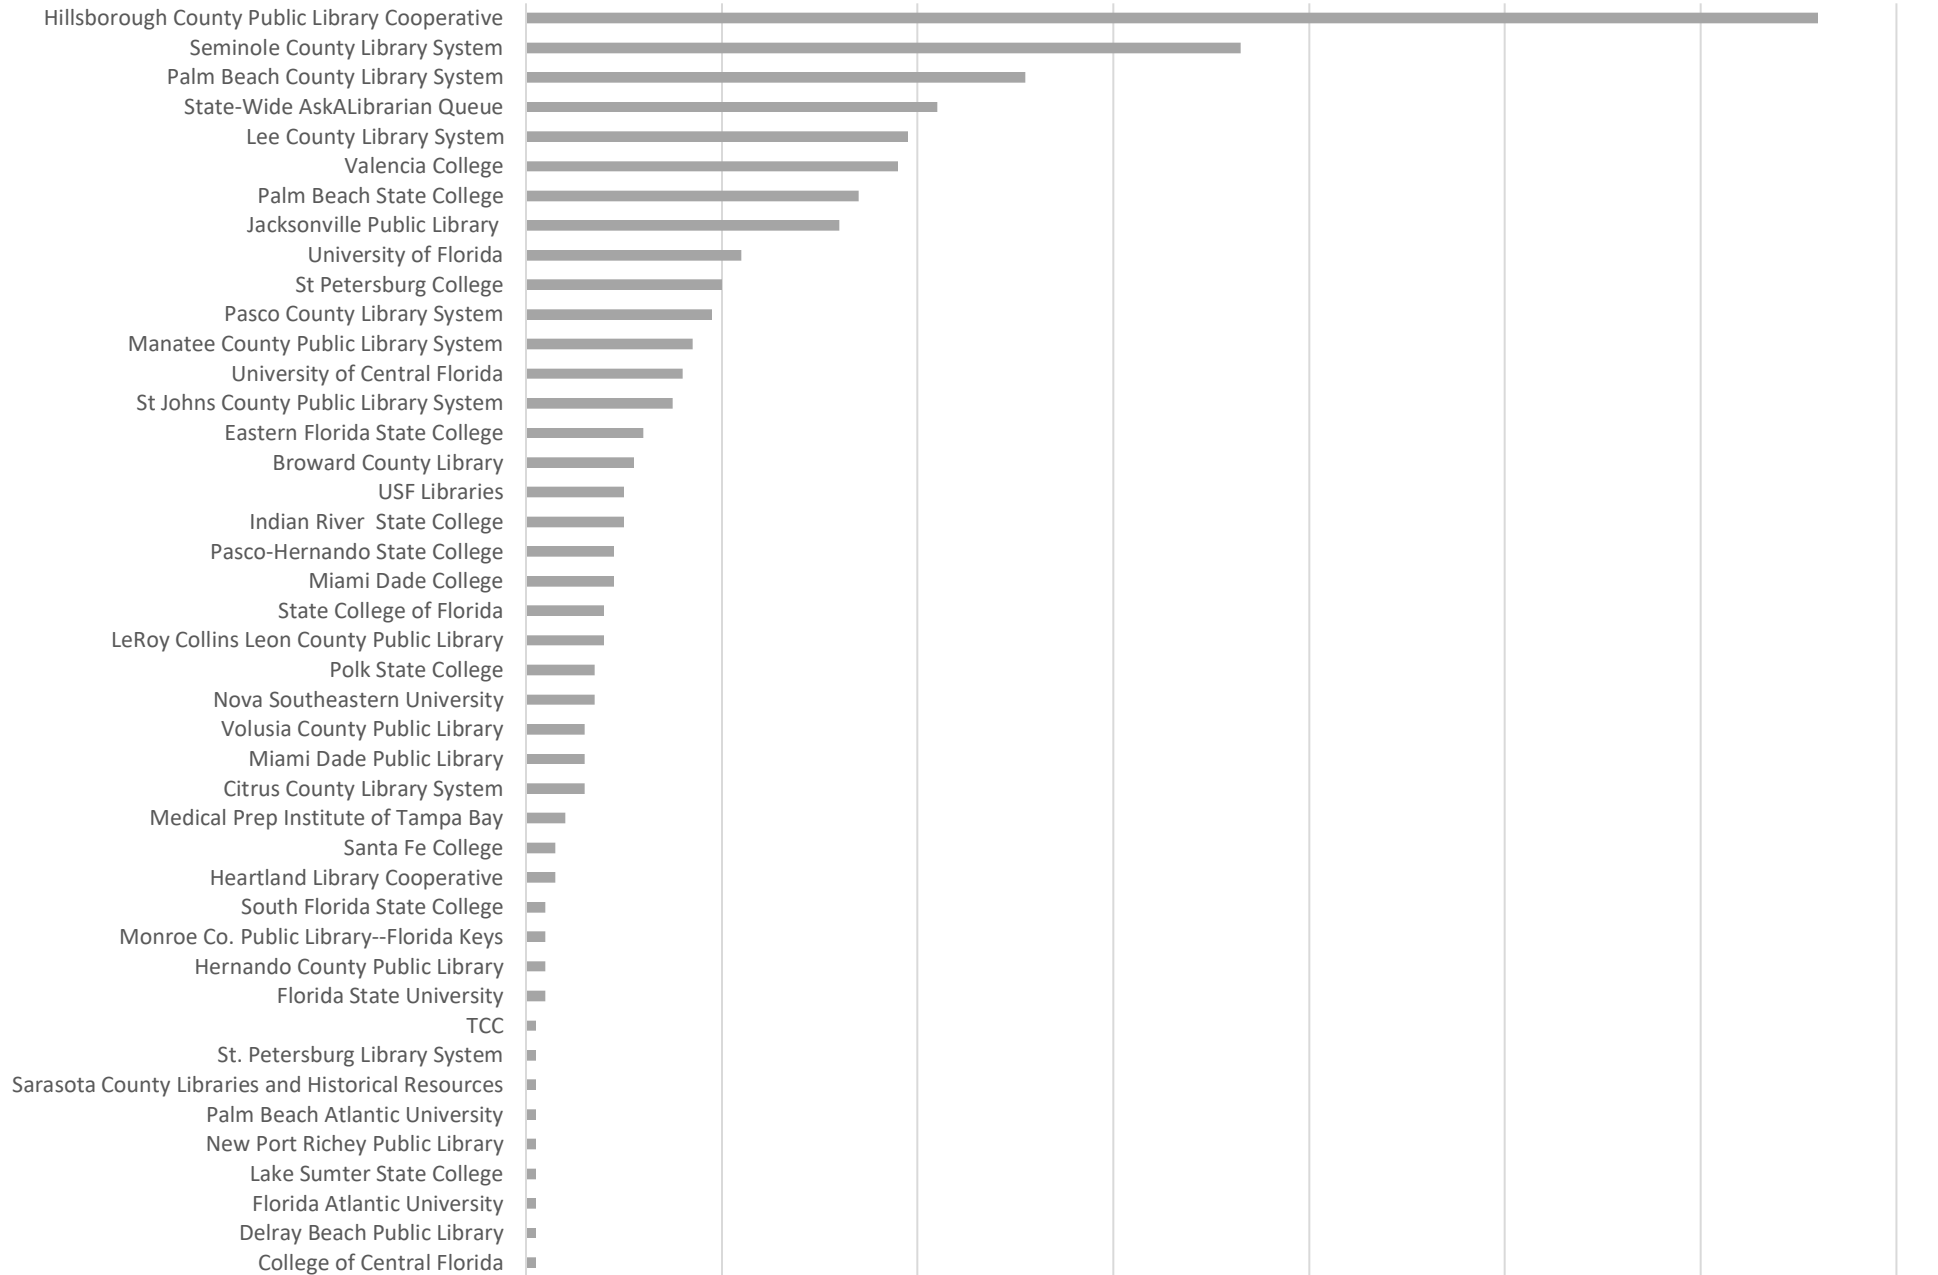

Total SMS by Library