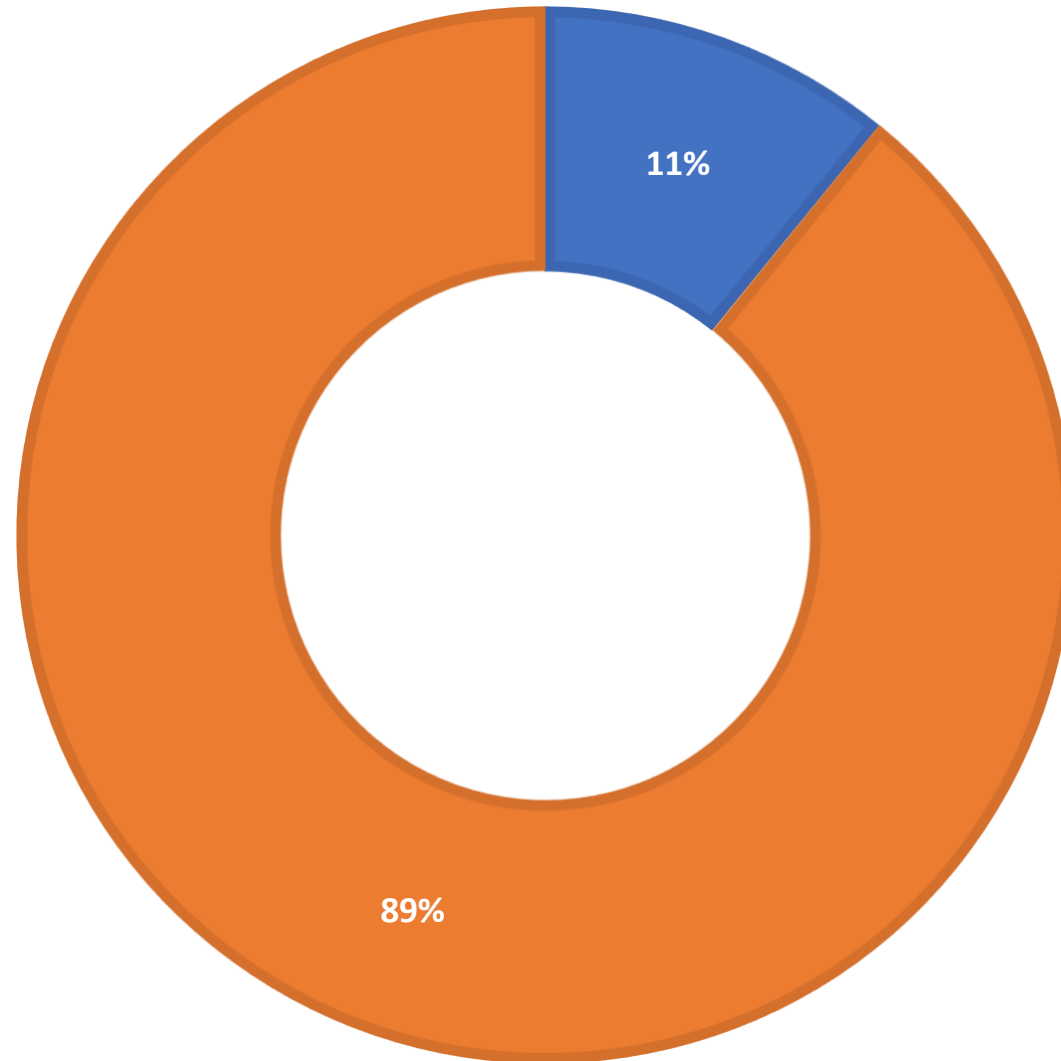

What Percent of Chats Were Answered/Missed?

■ MISSED ■ ANSWERED