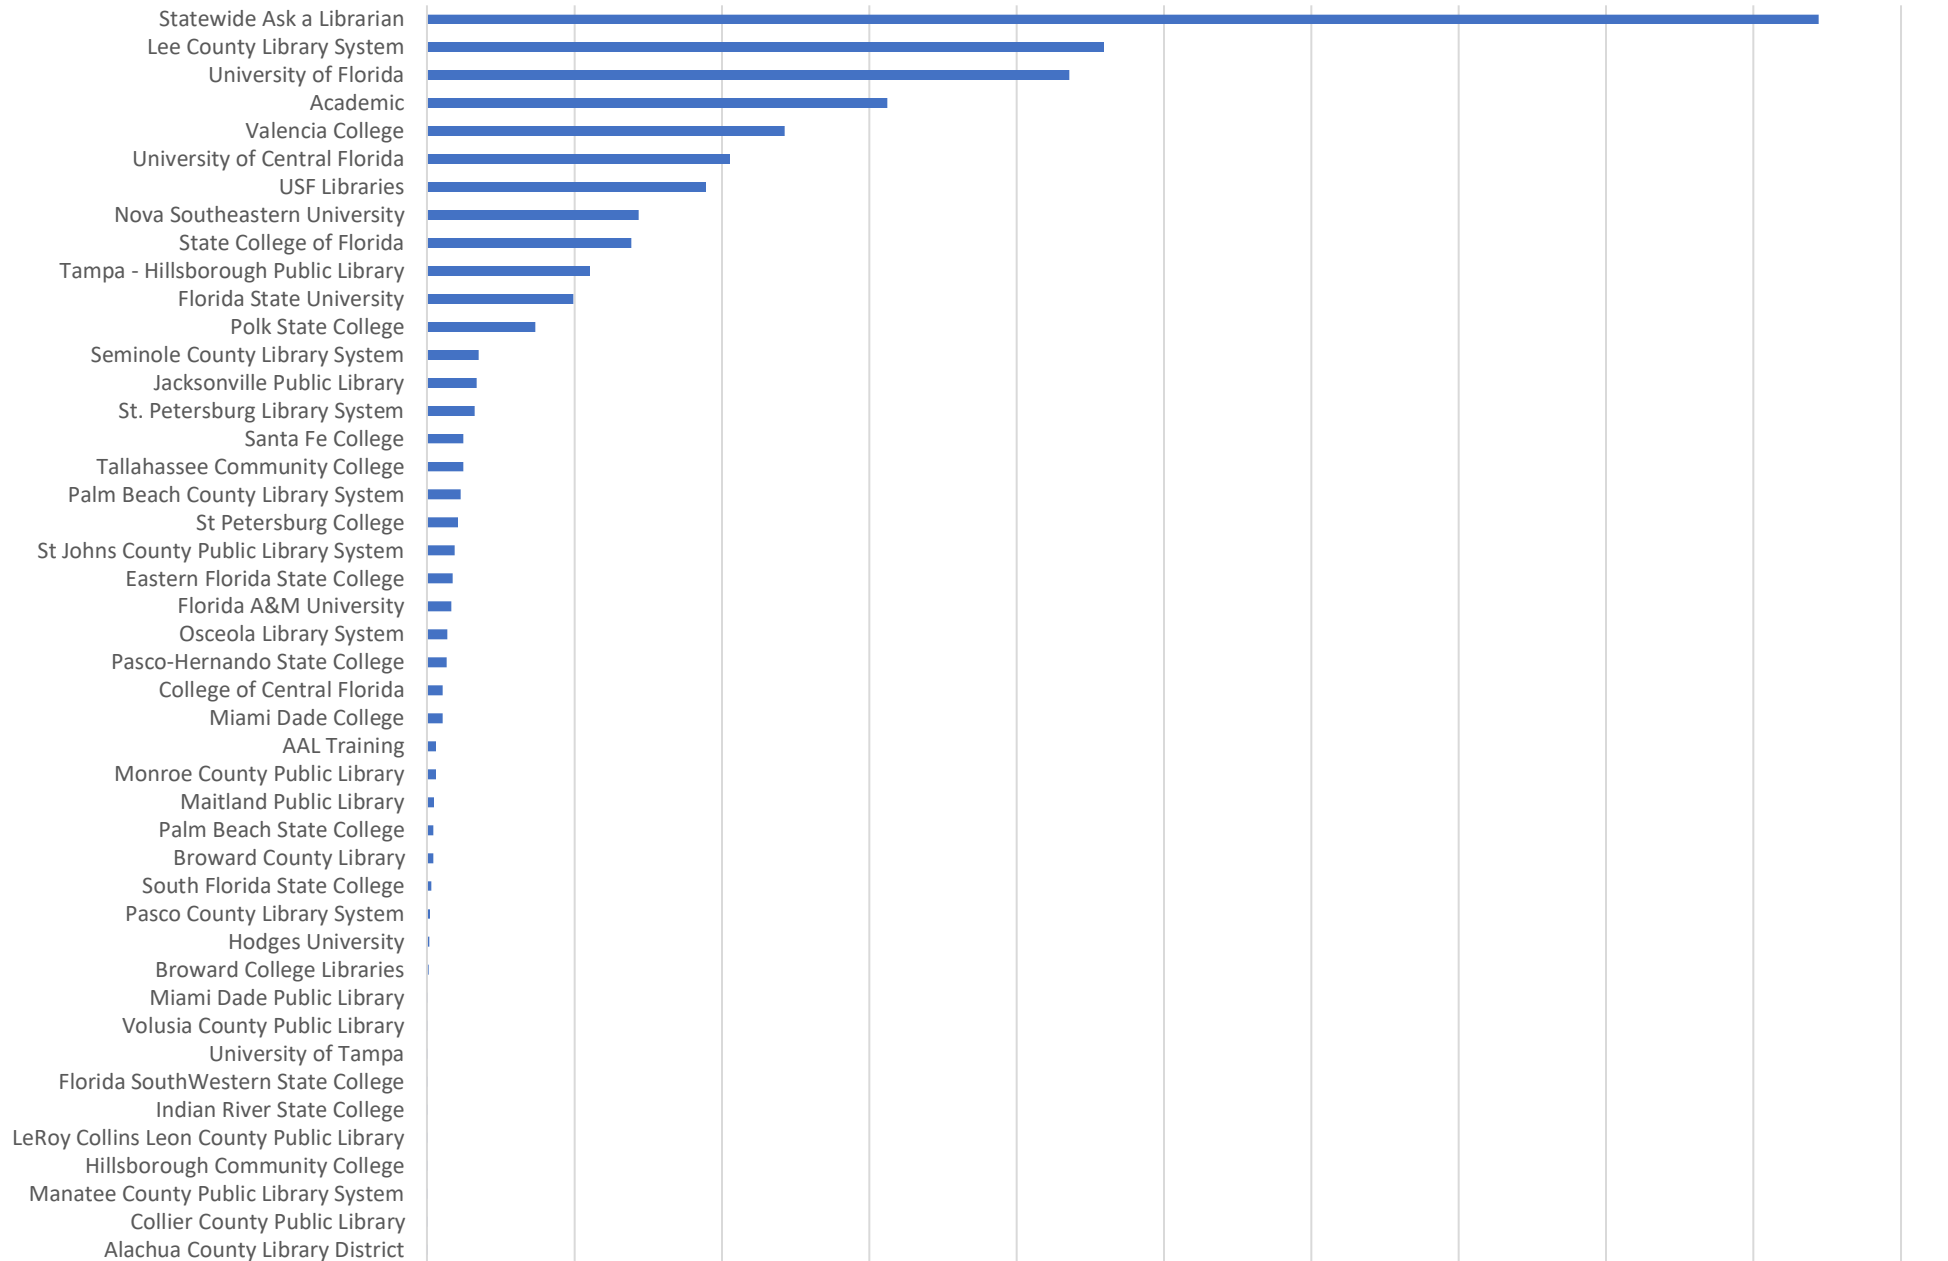

Which Department Answered Chats (by local library)?