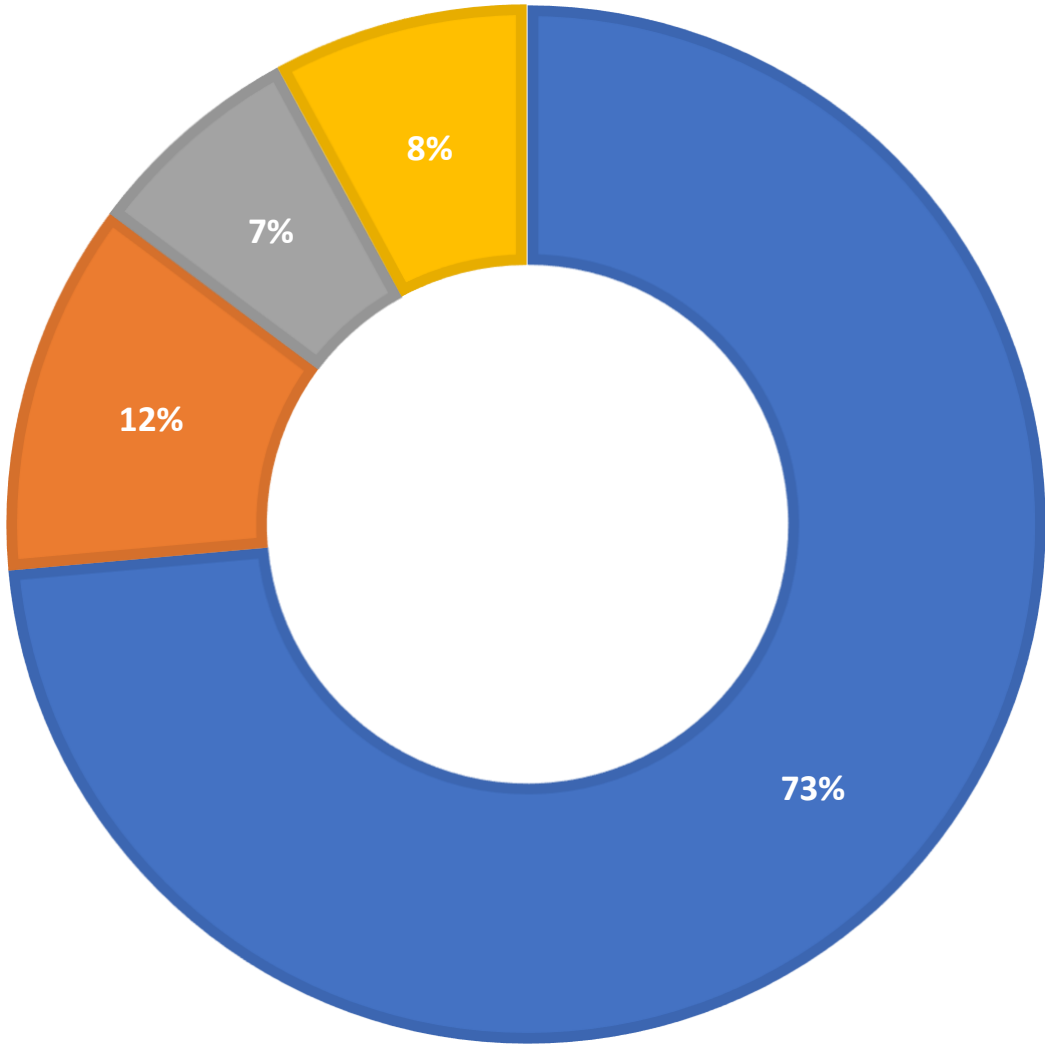

What's the Breakdown of Questions by Source?

■ CHAT ■ EMAIL ■ SMS ■ FAQ