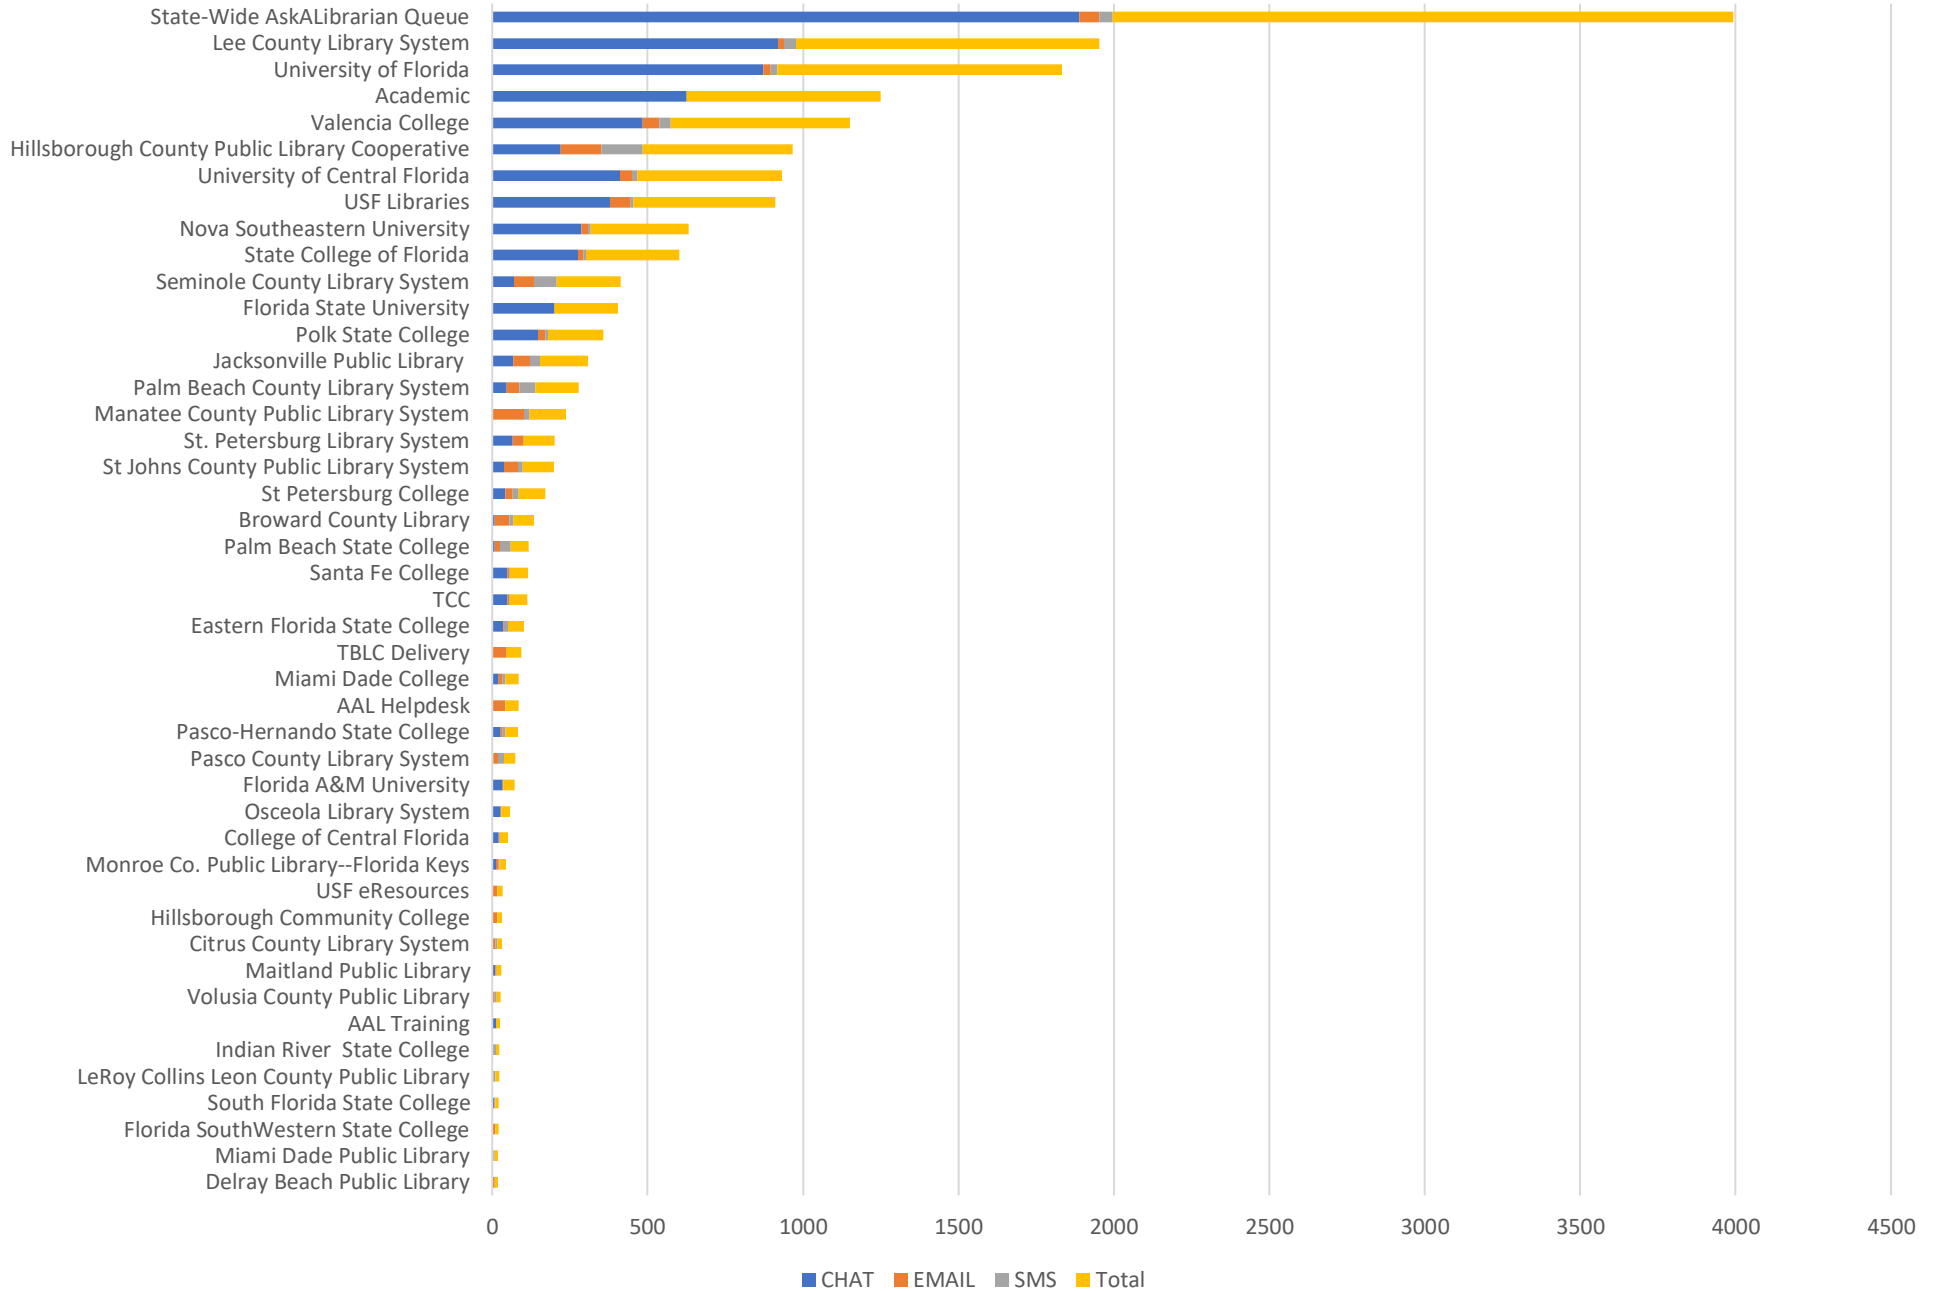

AskALibrarian.org

the Human Search Engine

September 2023 Statistics

Question Type	
Chat	7,378
Email	1,168
SMS	686
FAQ Views	794
Total	10,026

Total Transactions by Entry Point (Top 45)

What's the Breakdown of Questions by Source?