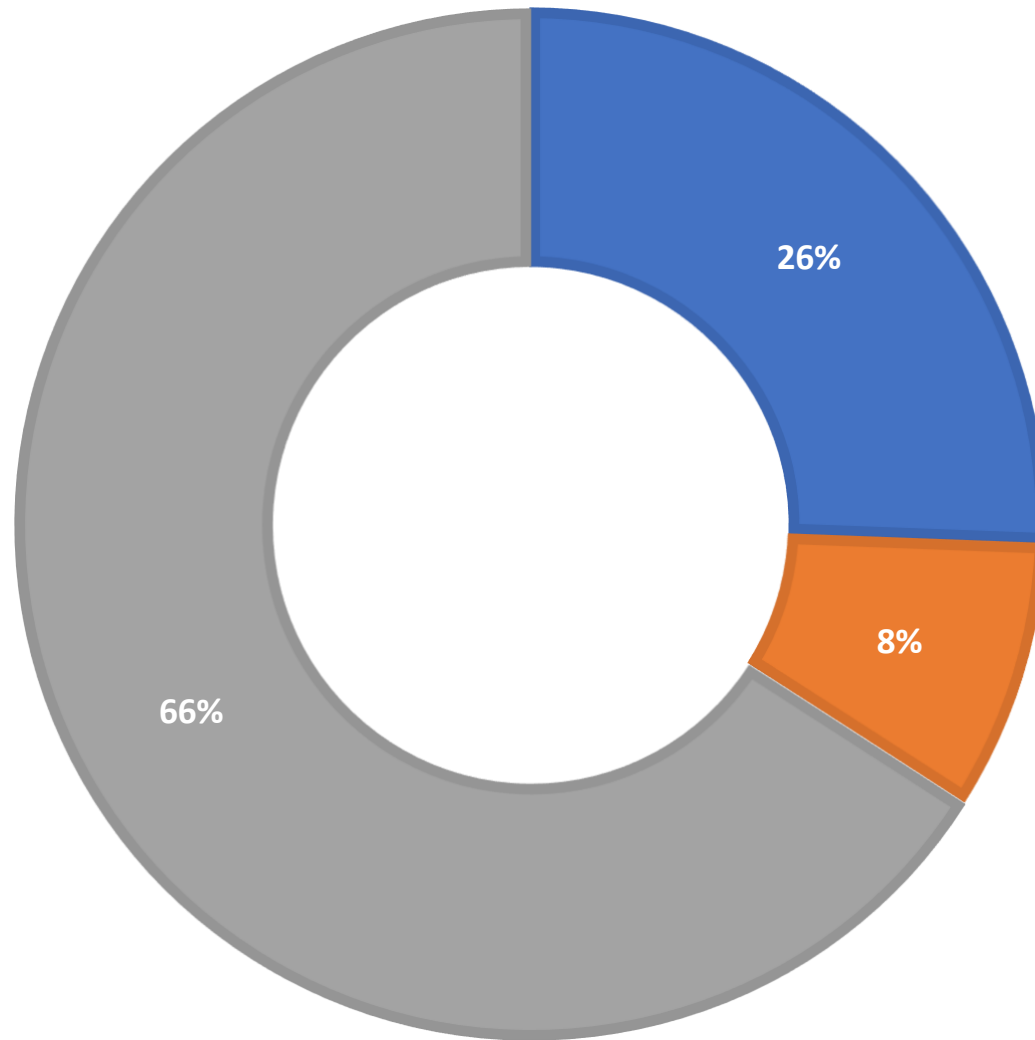

Which Departments Answered Chats (by type)?

■ Statewide ■ Academic ■ Local