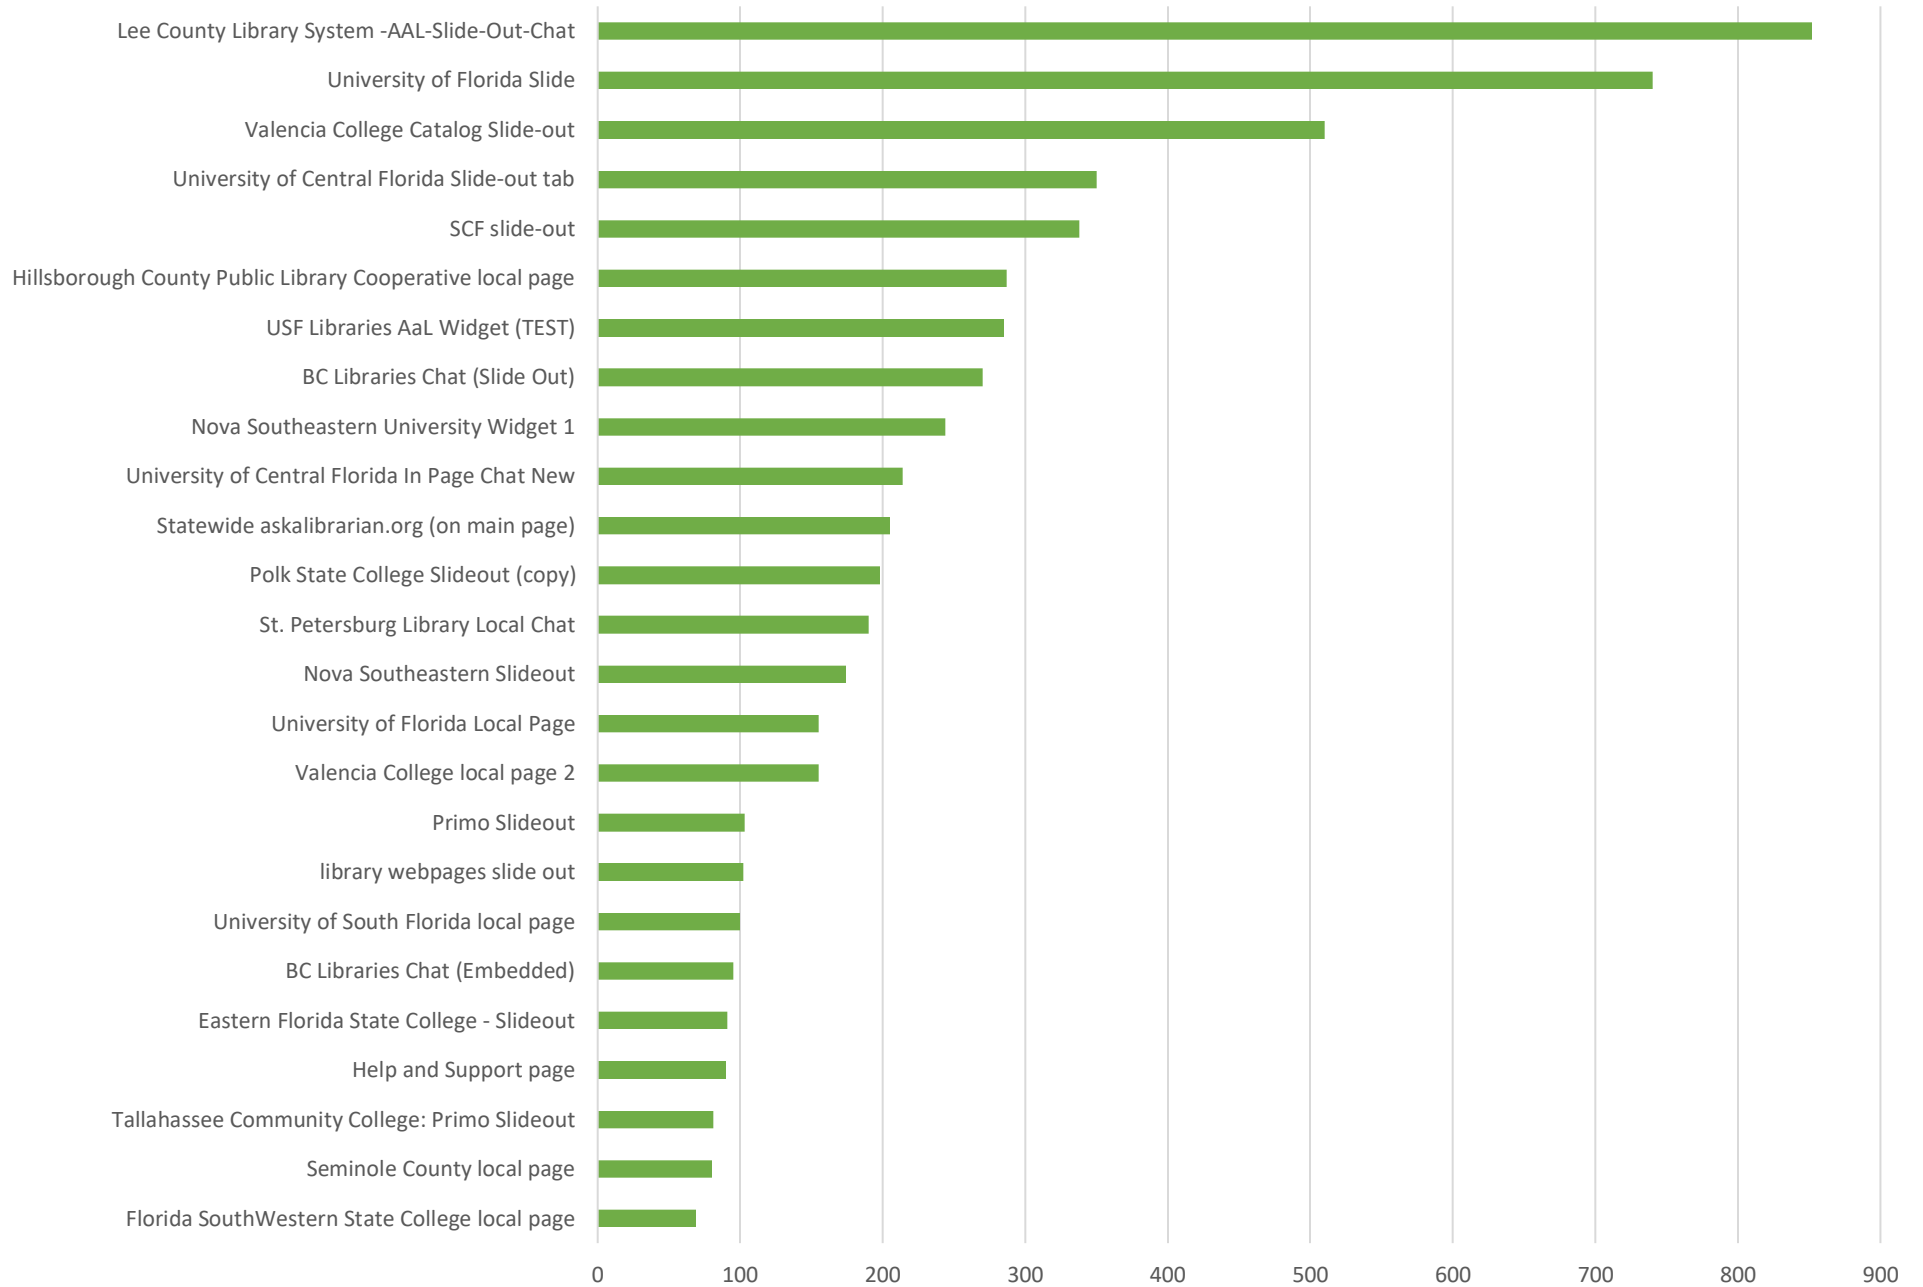

Which Departments Answered Chats (by type)?

■ Statewide ■ Academic ■ Local

Which Department Answered Chats (by local library)?

Which Widgets Brought in the Most Chats (Top 25)?

Email

Total Emails by Library (Top 46)