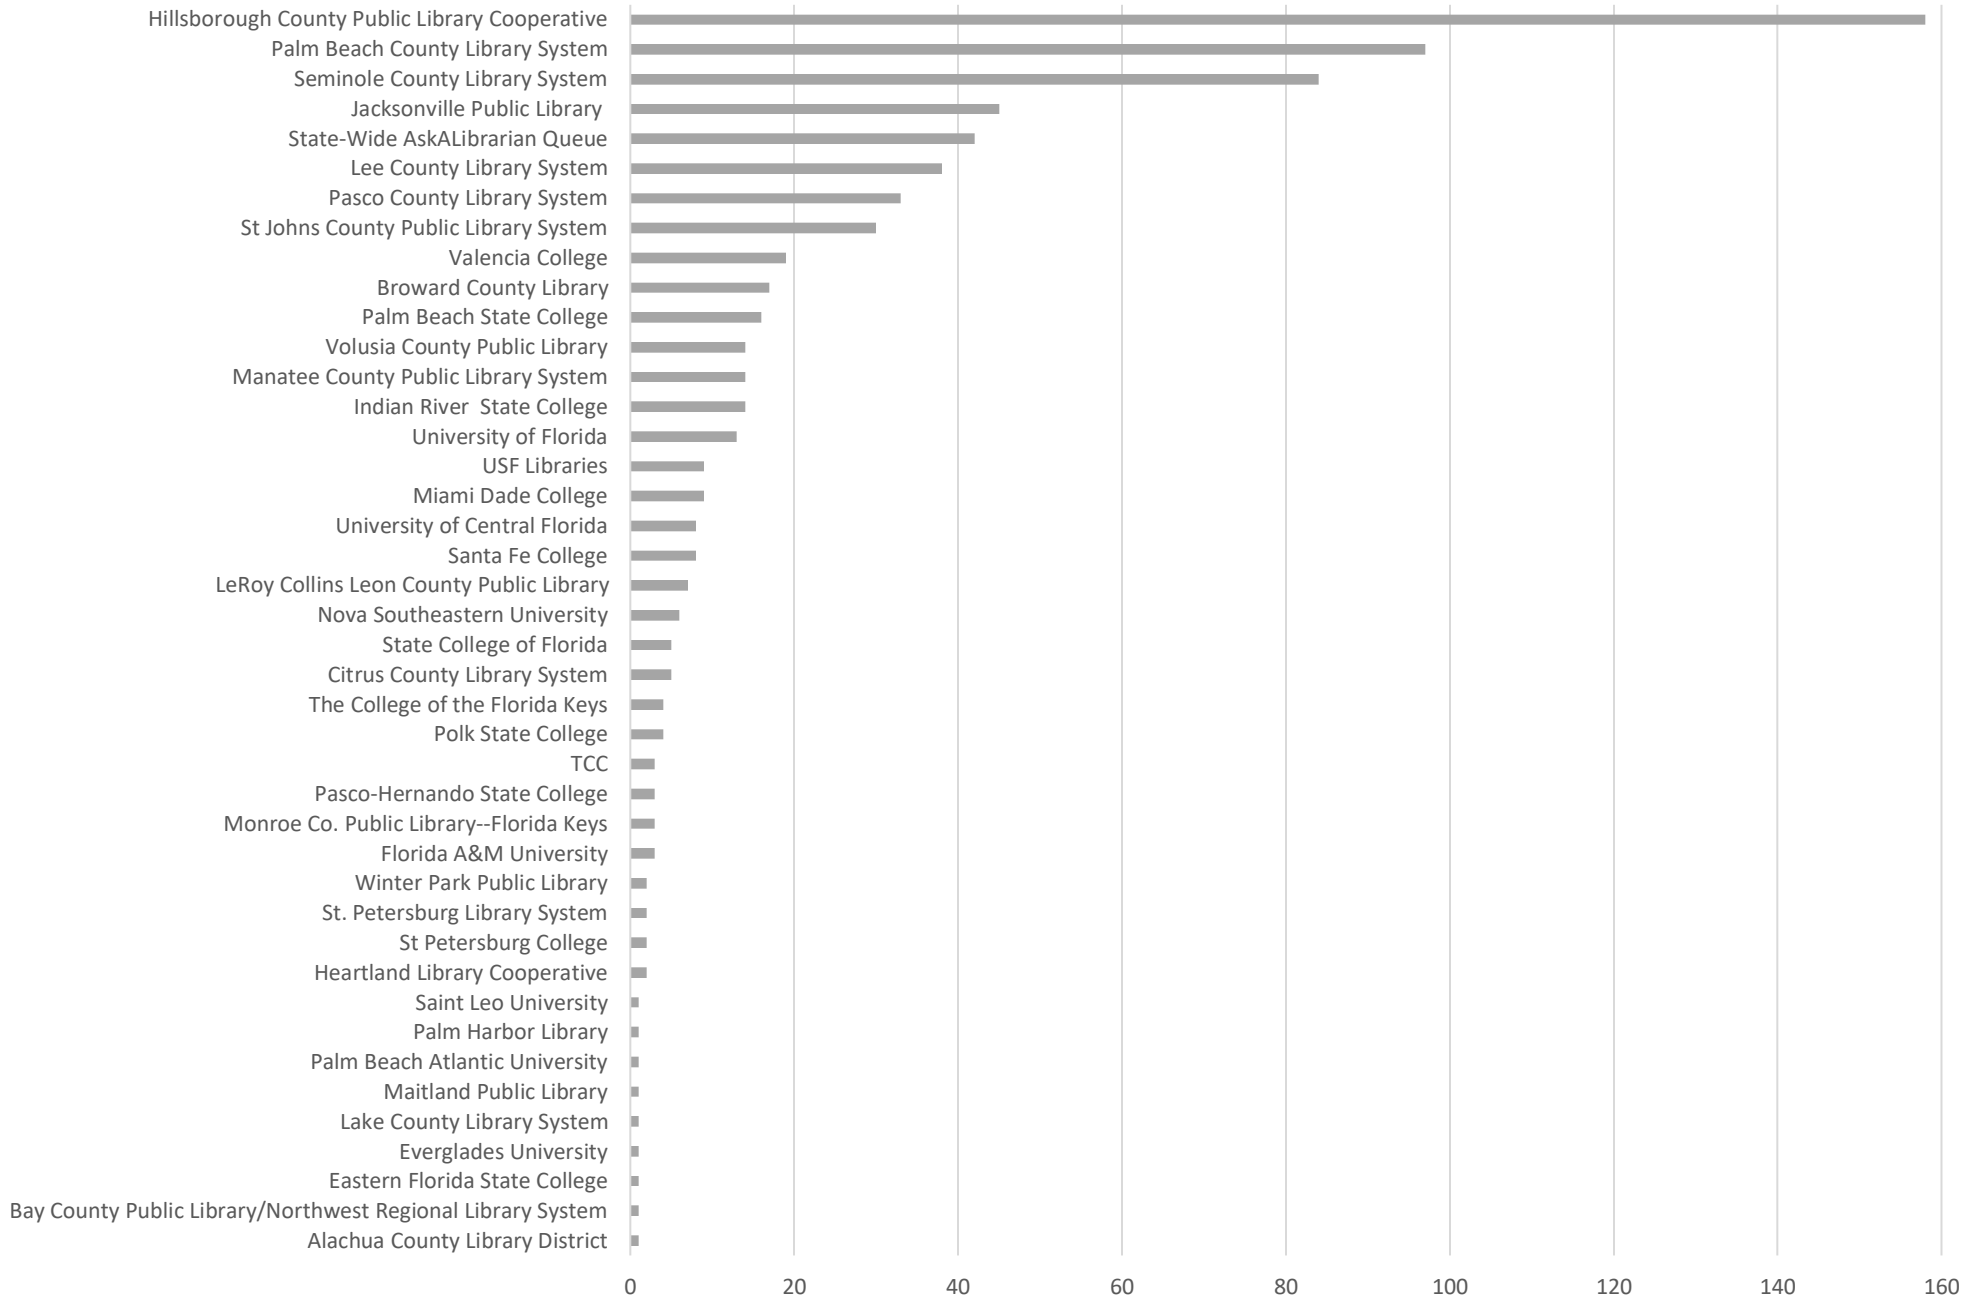

Total SMS by Library