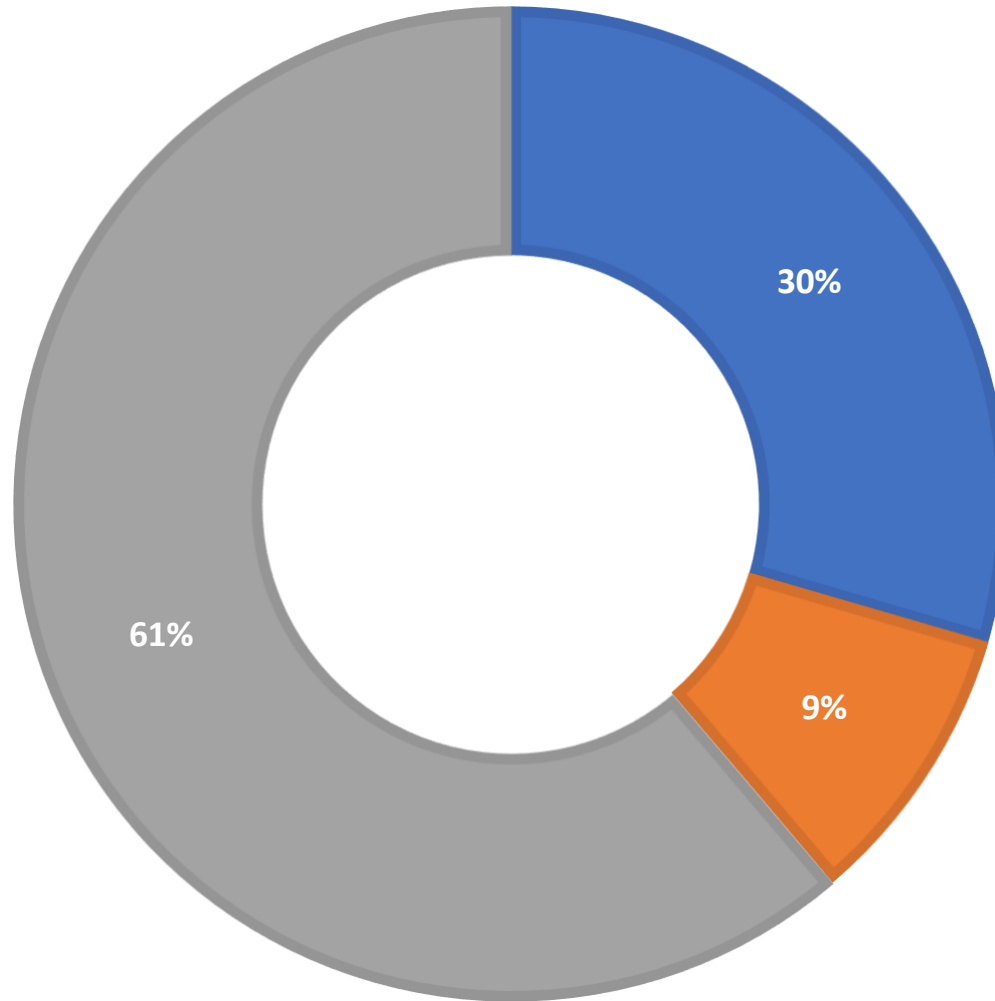

Which Departments Answered Chats (by type)?

■ Statewide ■ Academic ■ Local