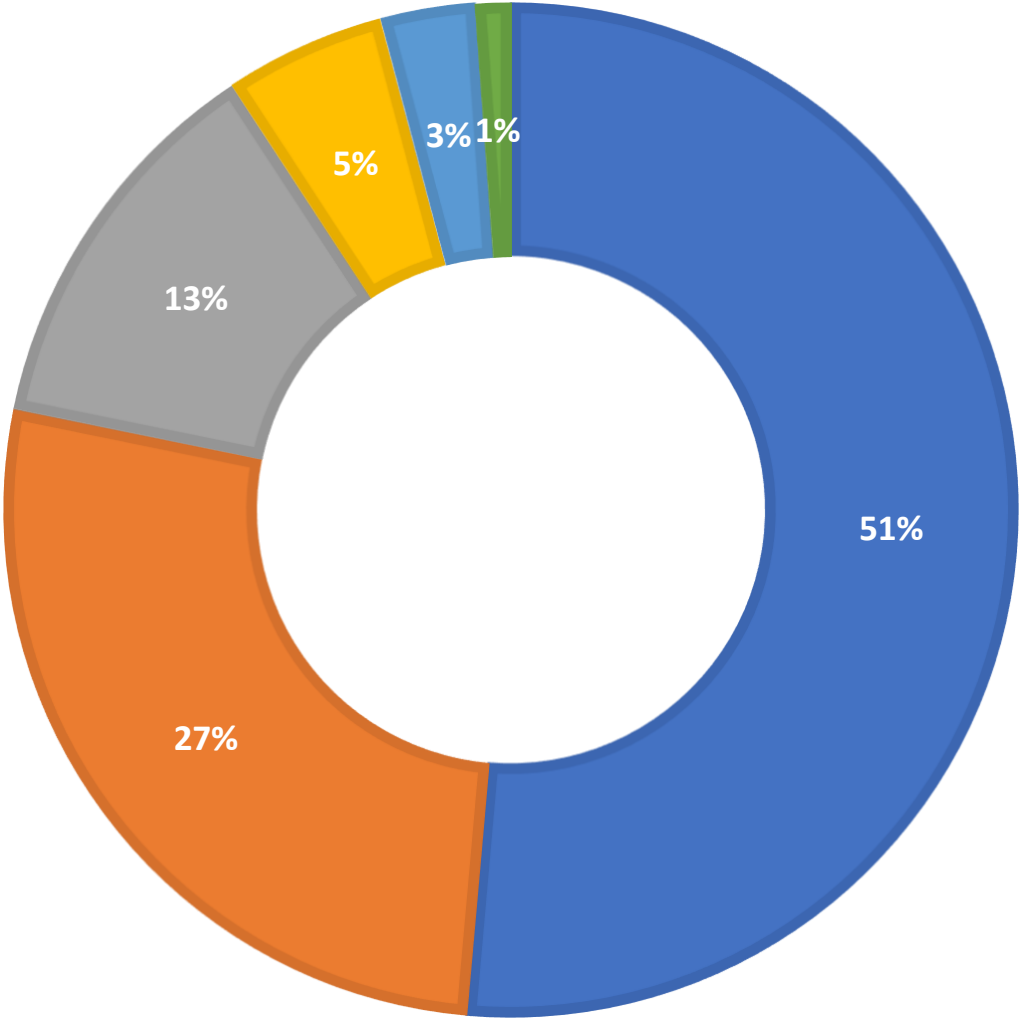

What Devices are Patrons Using to Ask Questions?

Windows Macintosh iPhone Android Chrome OS iPad