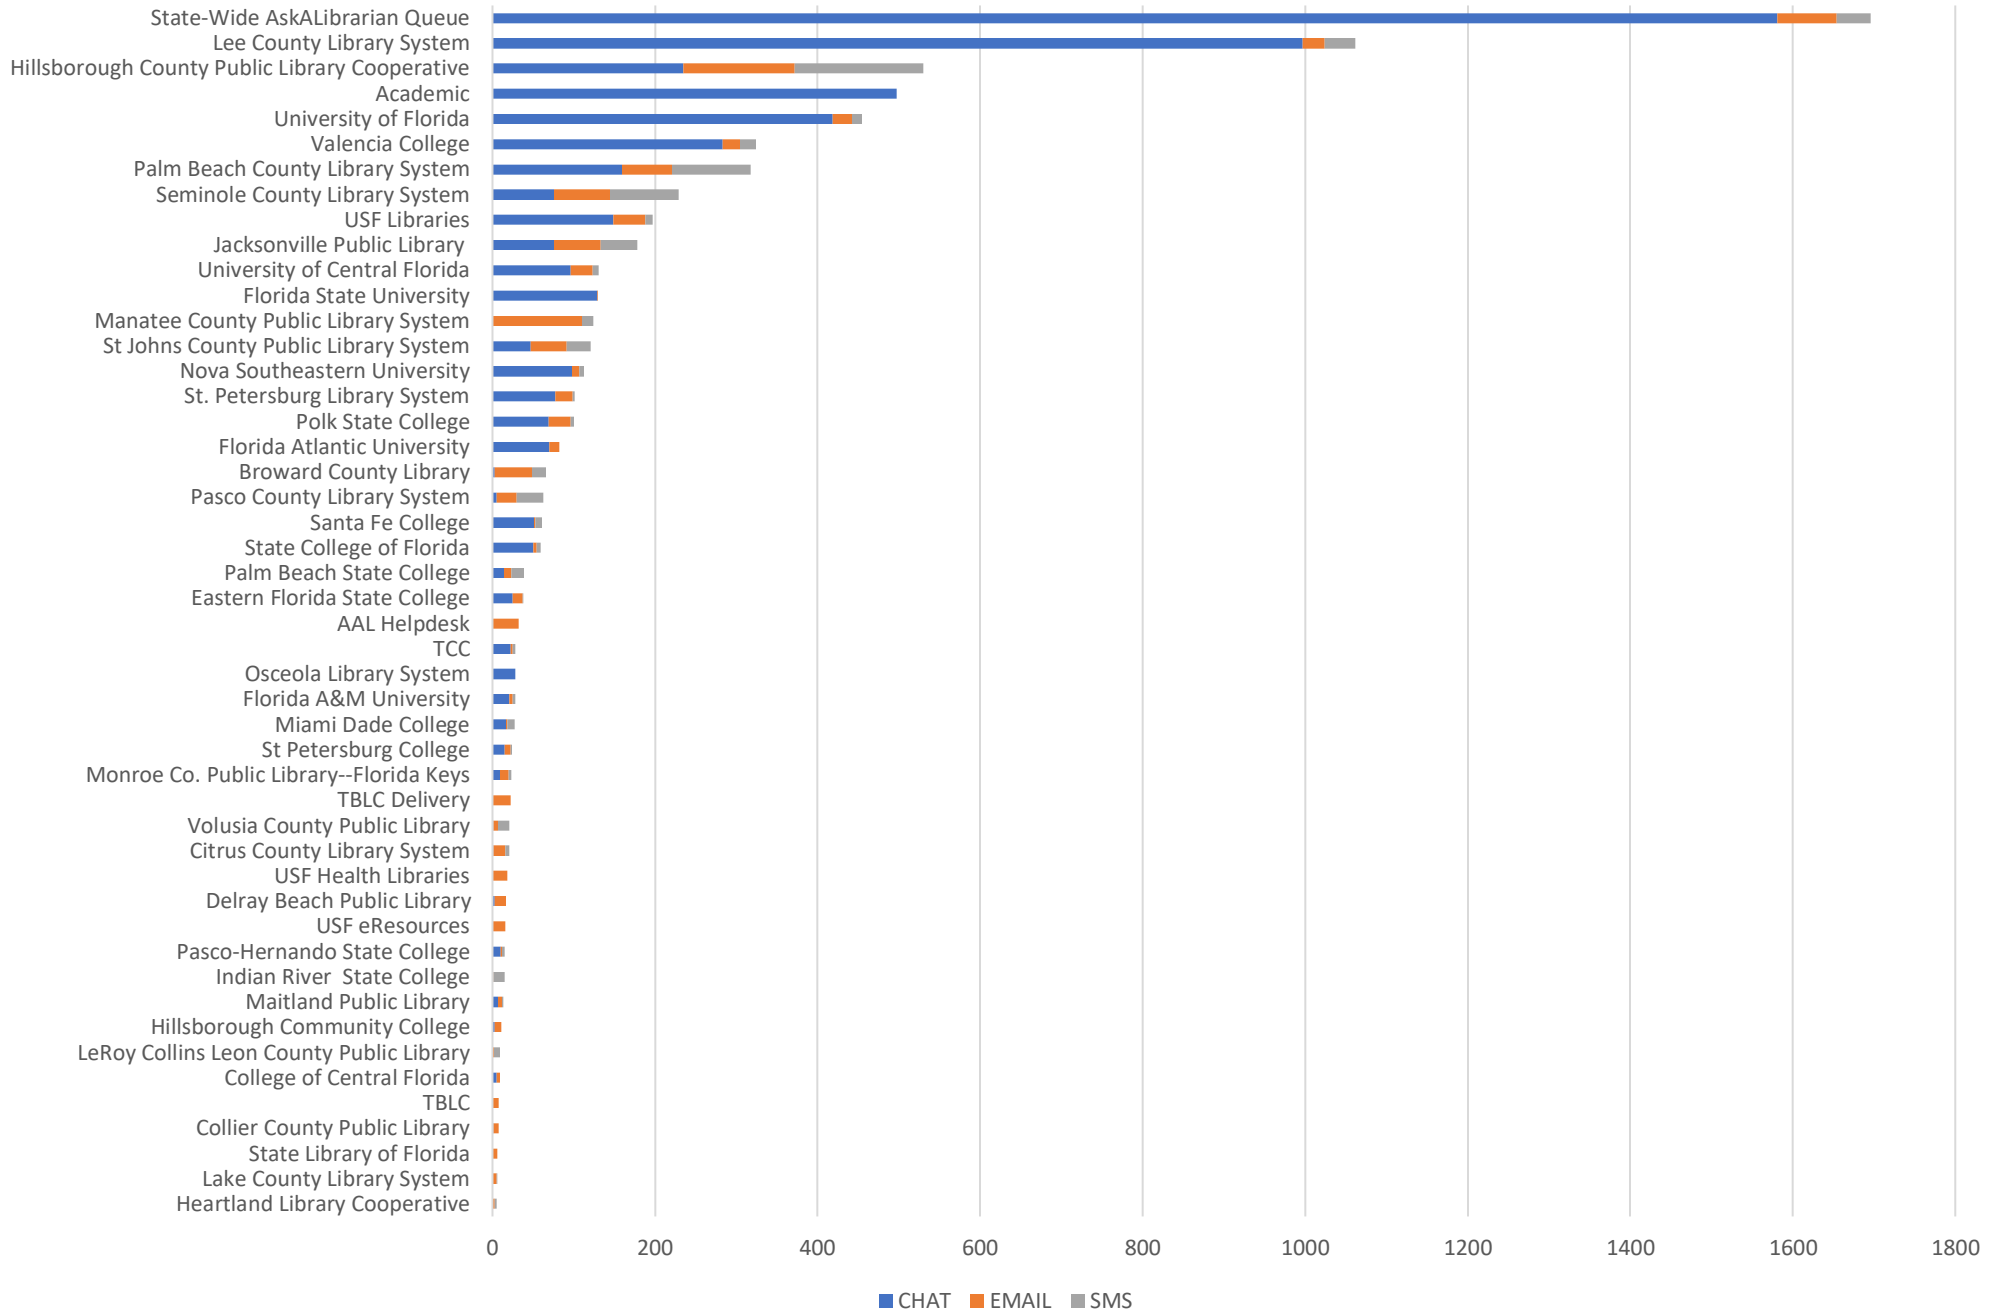

AskALibrarian.org

the Human Search Engine

July 2023 Statistics

Question Type	
Chat	5,360
Email	1,098
SMS	112
FAQ Views	957
Total	<i>7,527</i>

Total Transactions by Entry Point (Top 48)

What's the Breakdown of Questions by Source?