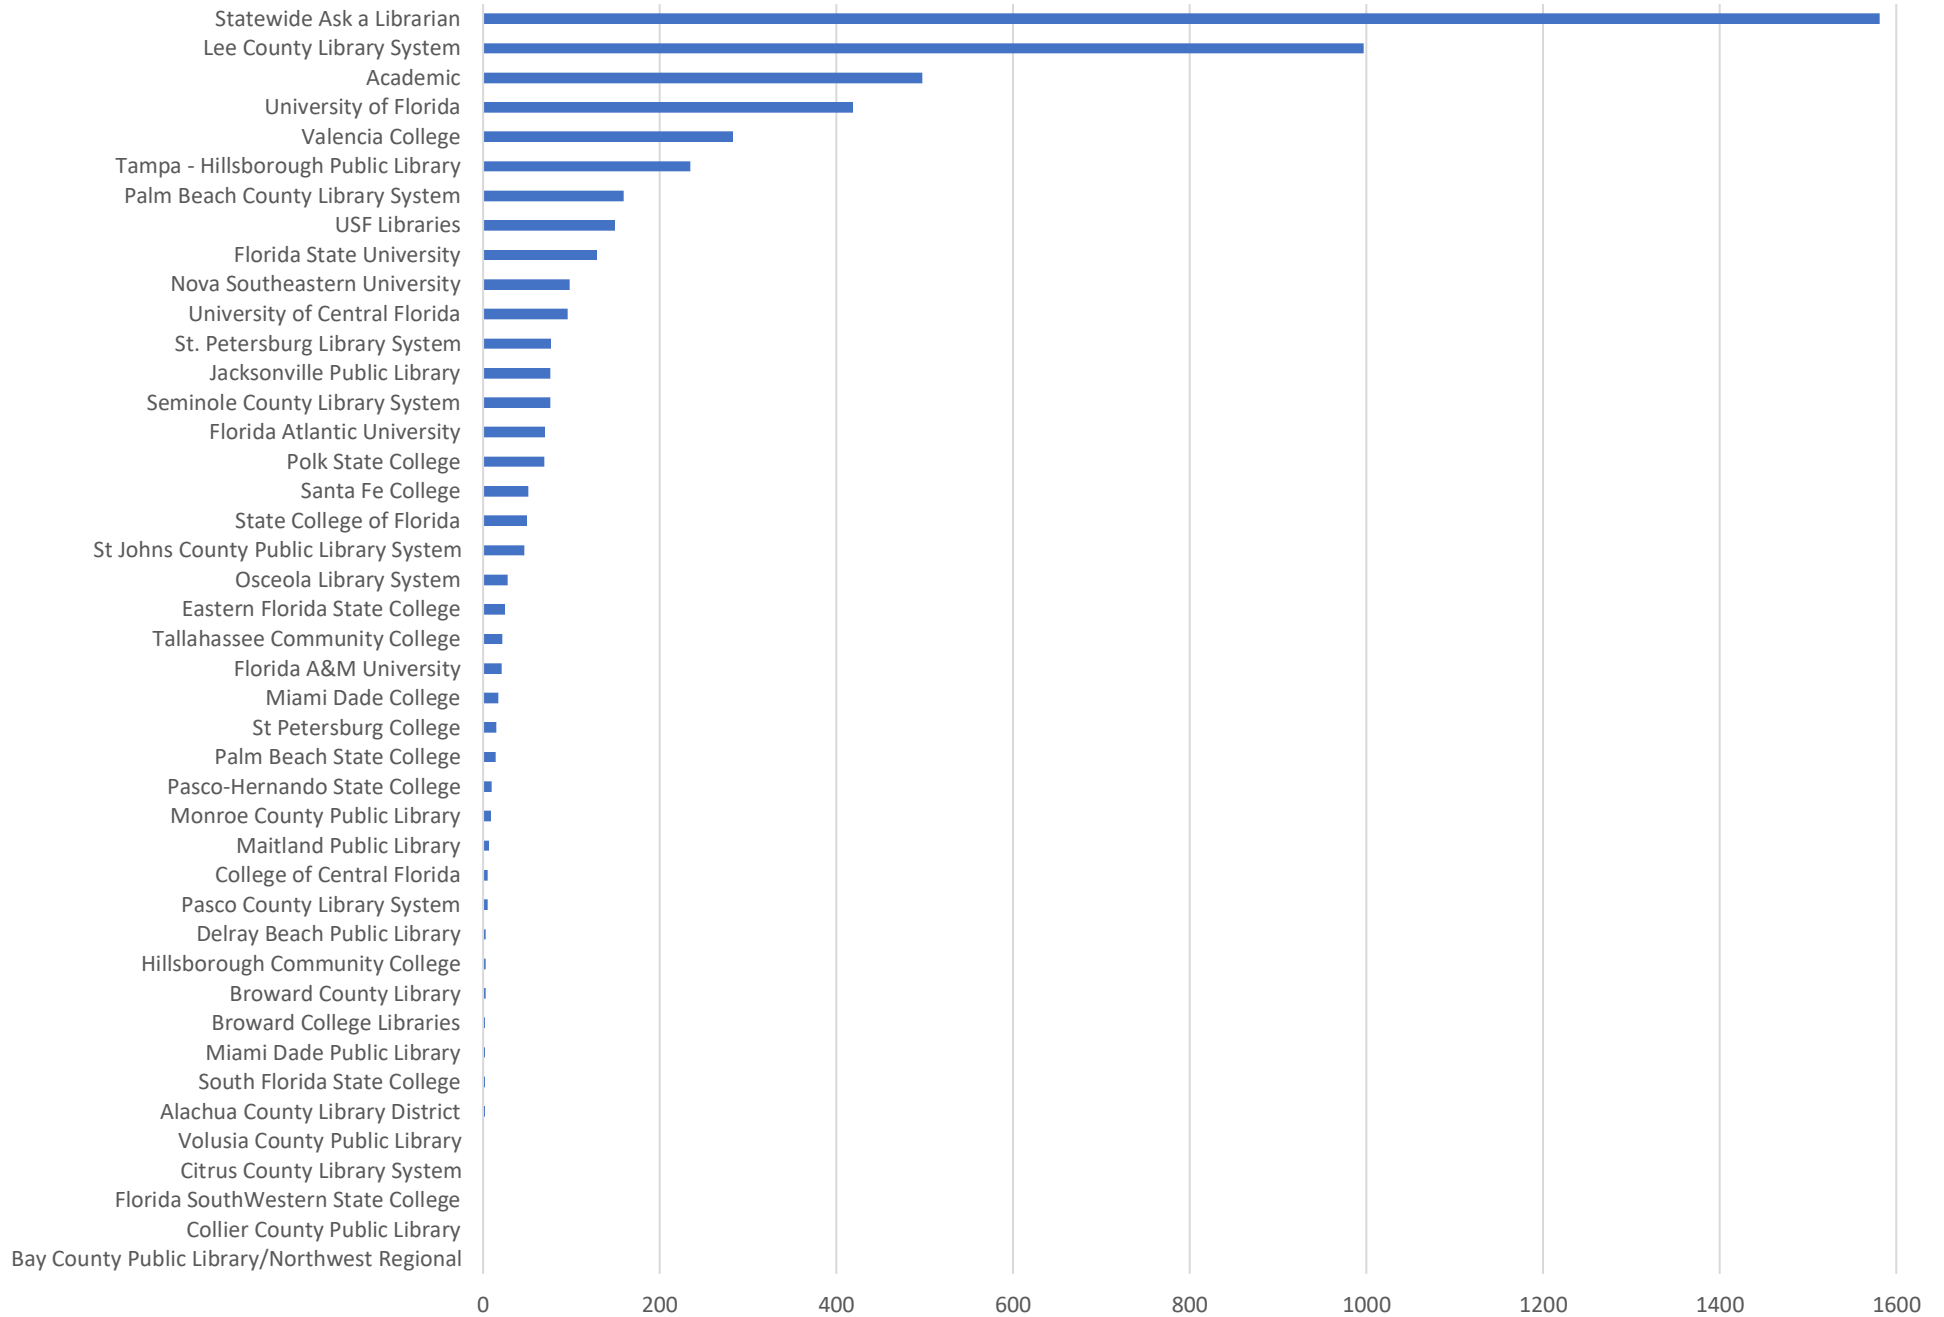

Which Department Answered Chats (by local library)?