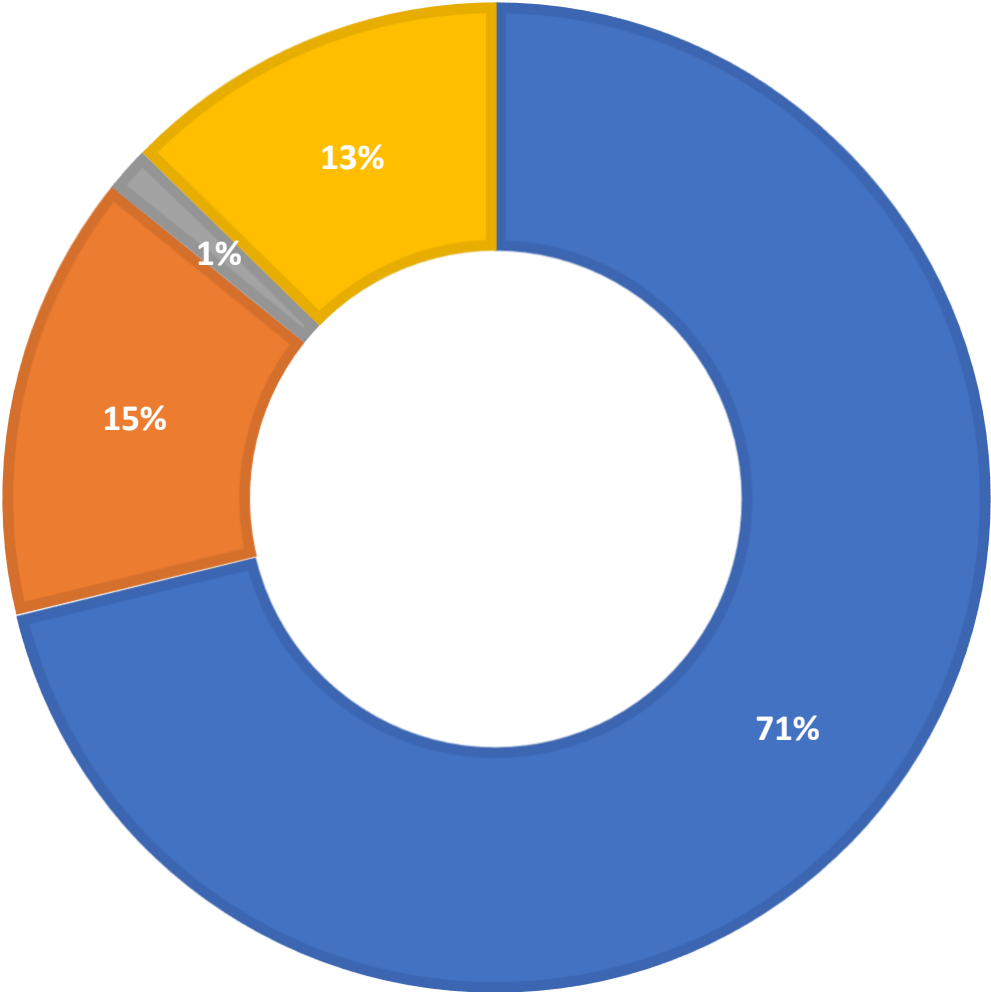

What's the Breakdown of Questions by Source?

■ CHAT ■ EMAIL ■ SMS ■ FAQ