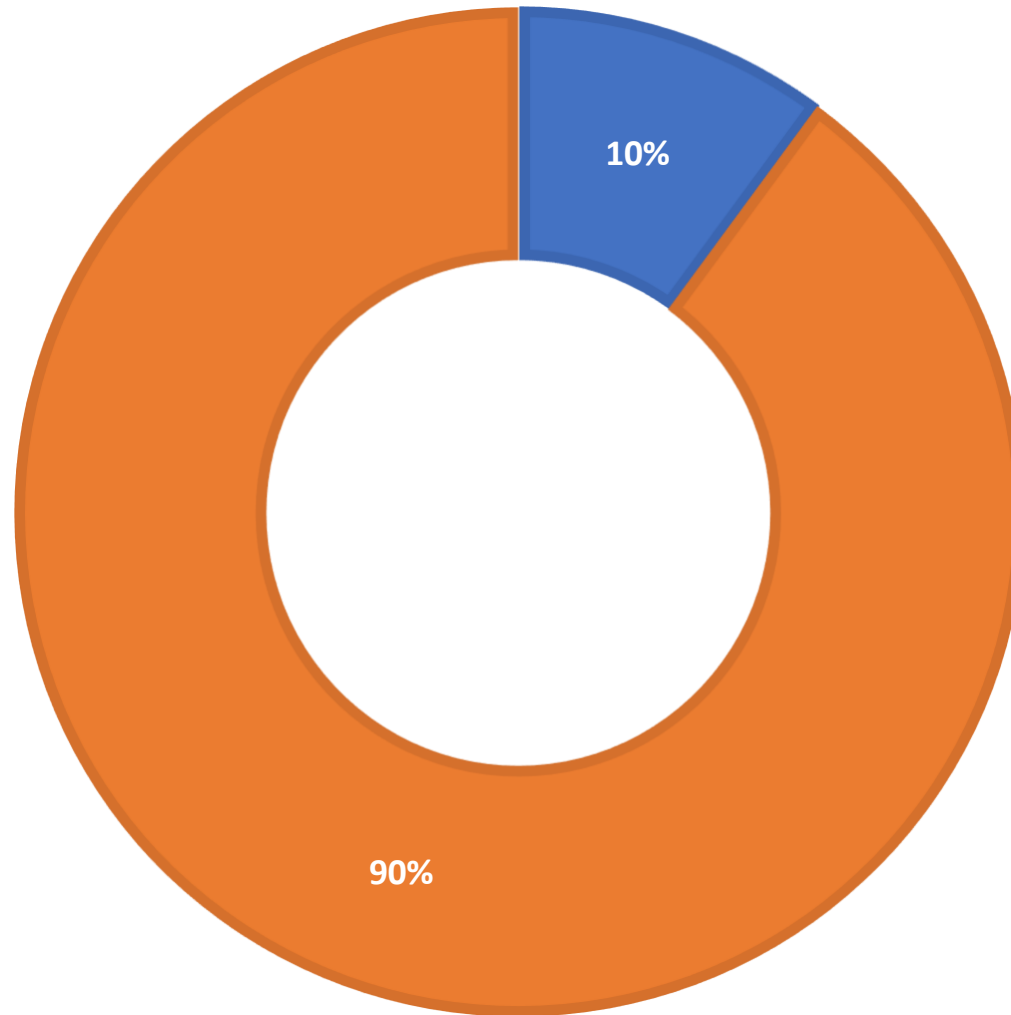

What Percent of Chats Were Answered/Missed?

■ MISSED ■ ANSWERED