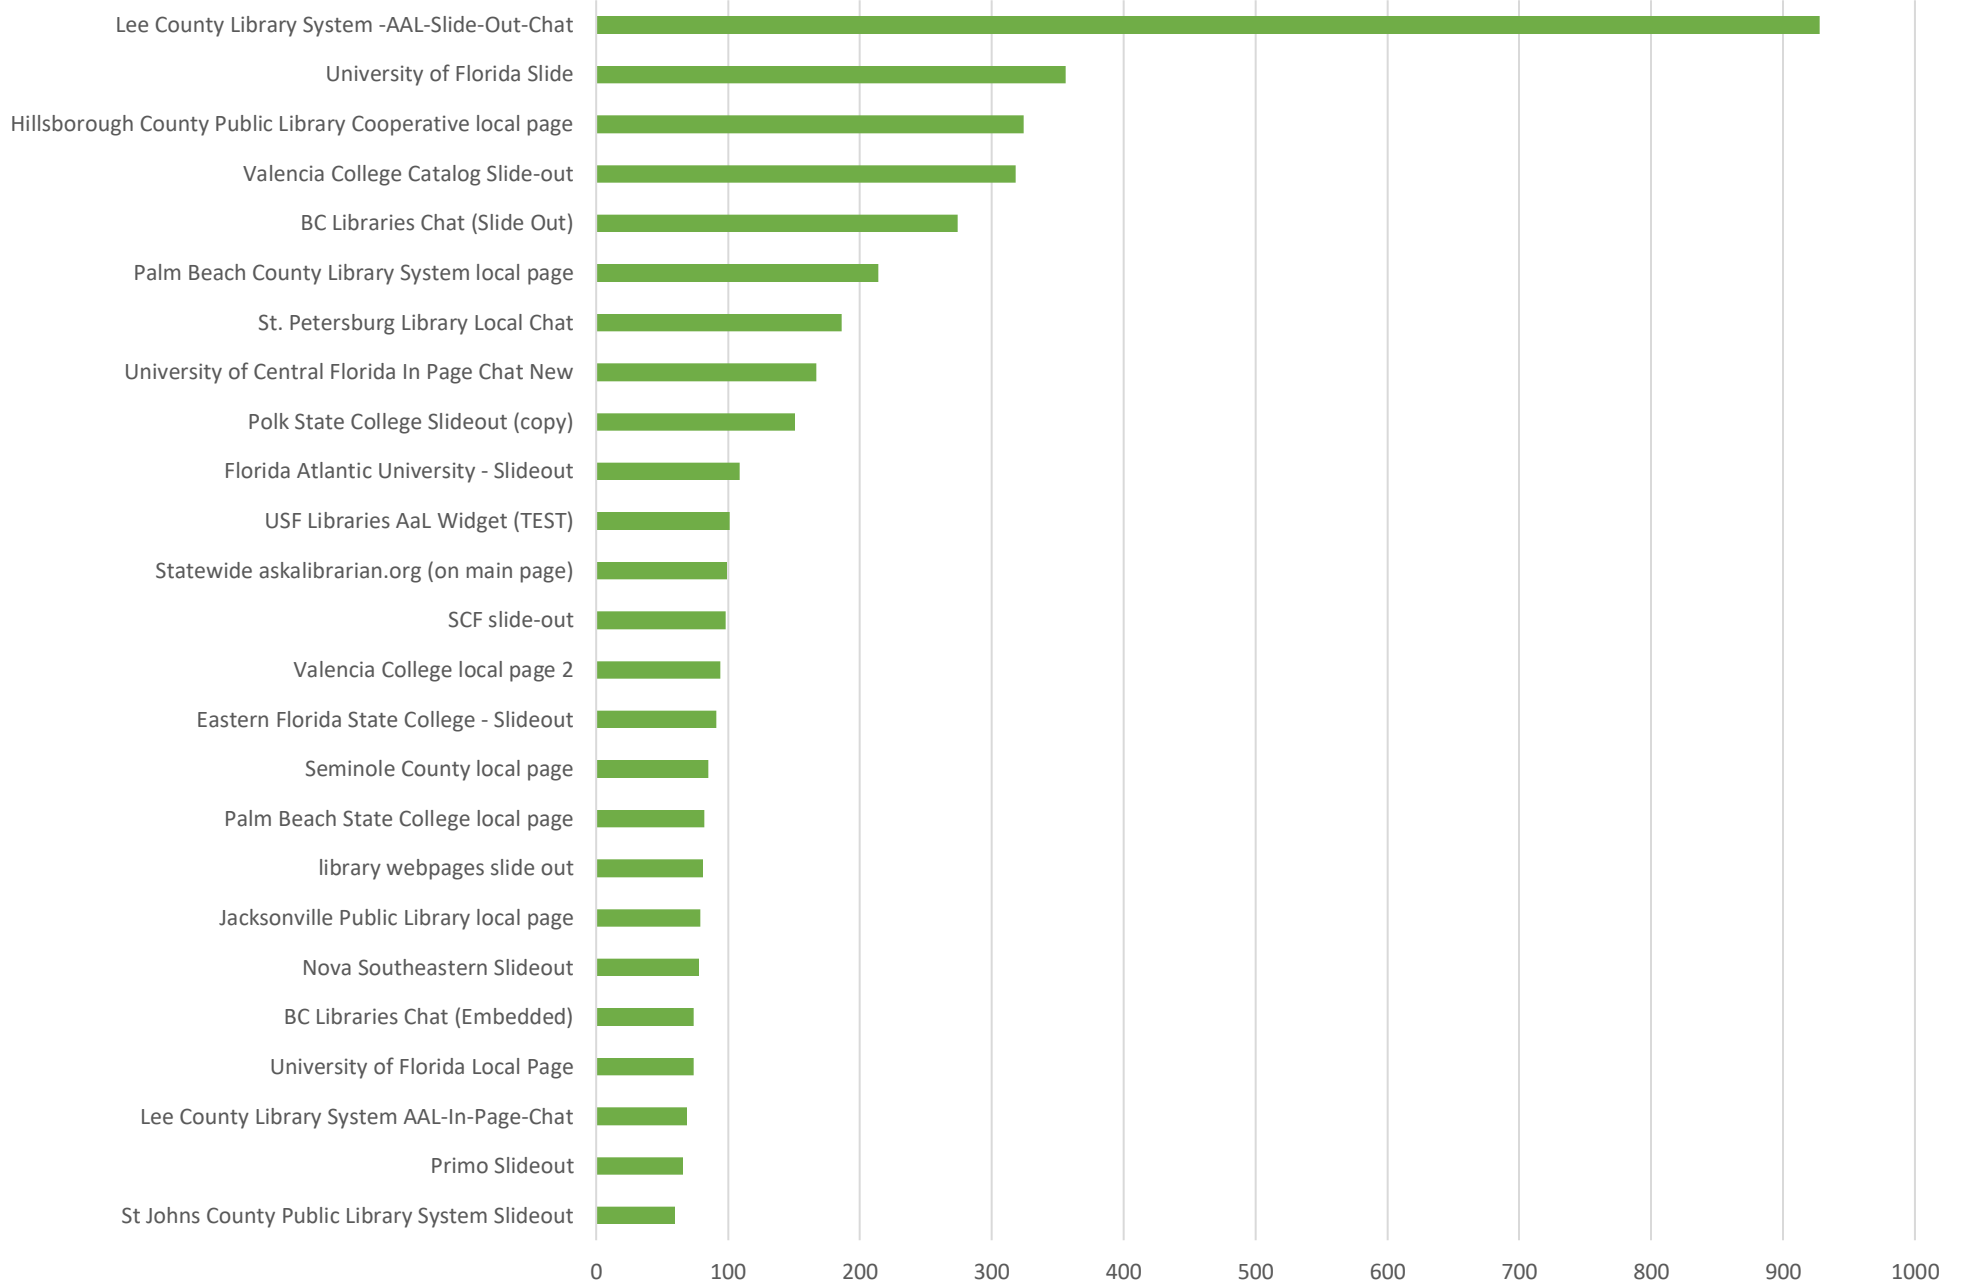

Which Departments Answered Chats (by type)?

■ Statewide ■ Academic ■ Local

Which Department Answered Chats (by local library)?

Which Widgets Brought in the Most Chats (Top 25)?

Email

Total Emails by Library (Top 43)