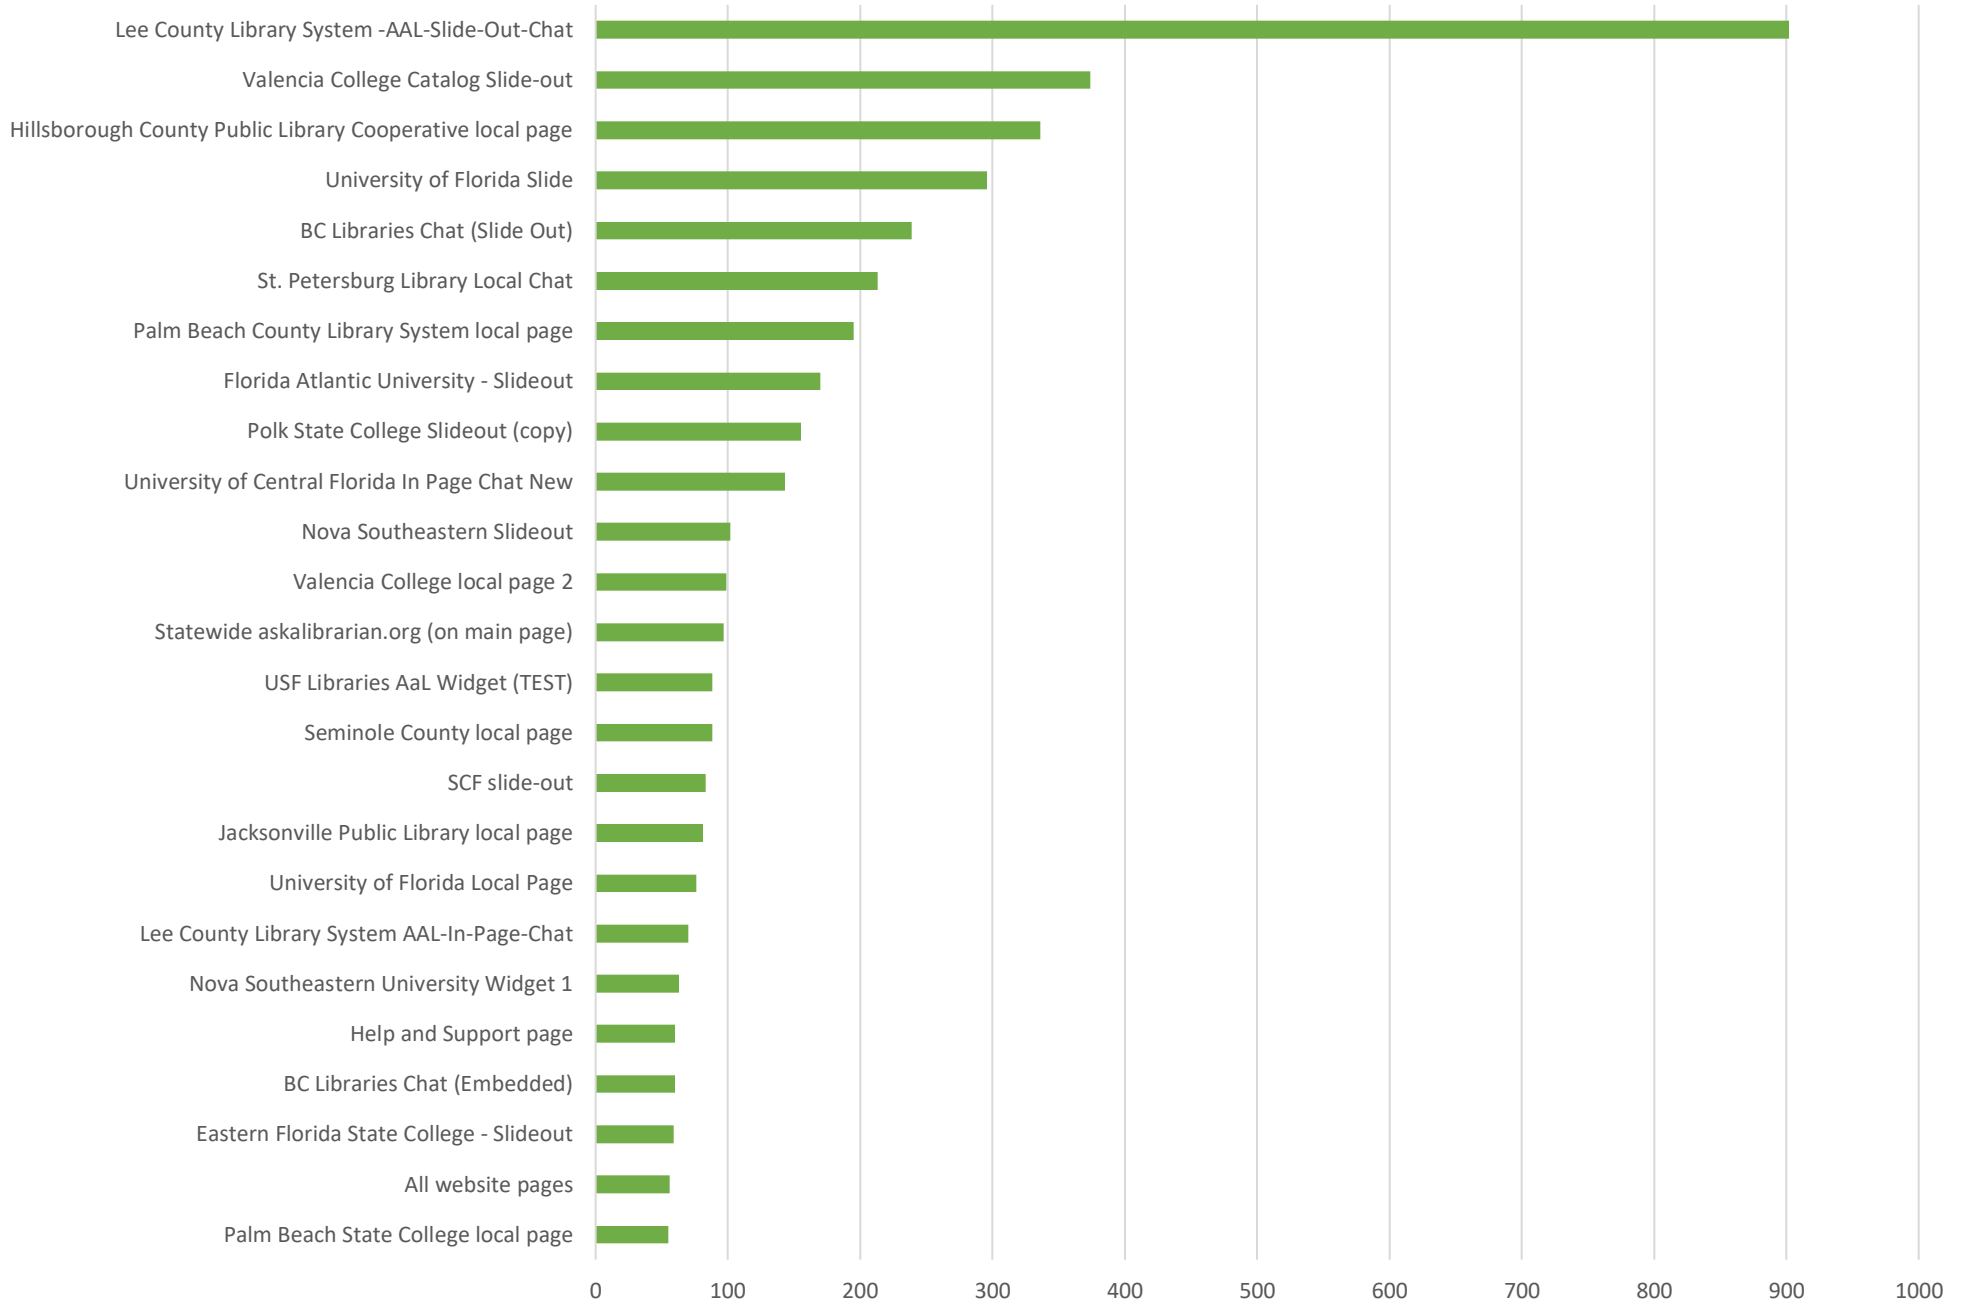

Which Departments Answered Chats (by type)?

■ Statewide ■ Academic ■ Local

Which Department Answered Chats (by local library)?

Which Widgets Brought in the Most Chats (Top 25)?

Email

Total Emails by Library (Top 43)