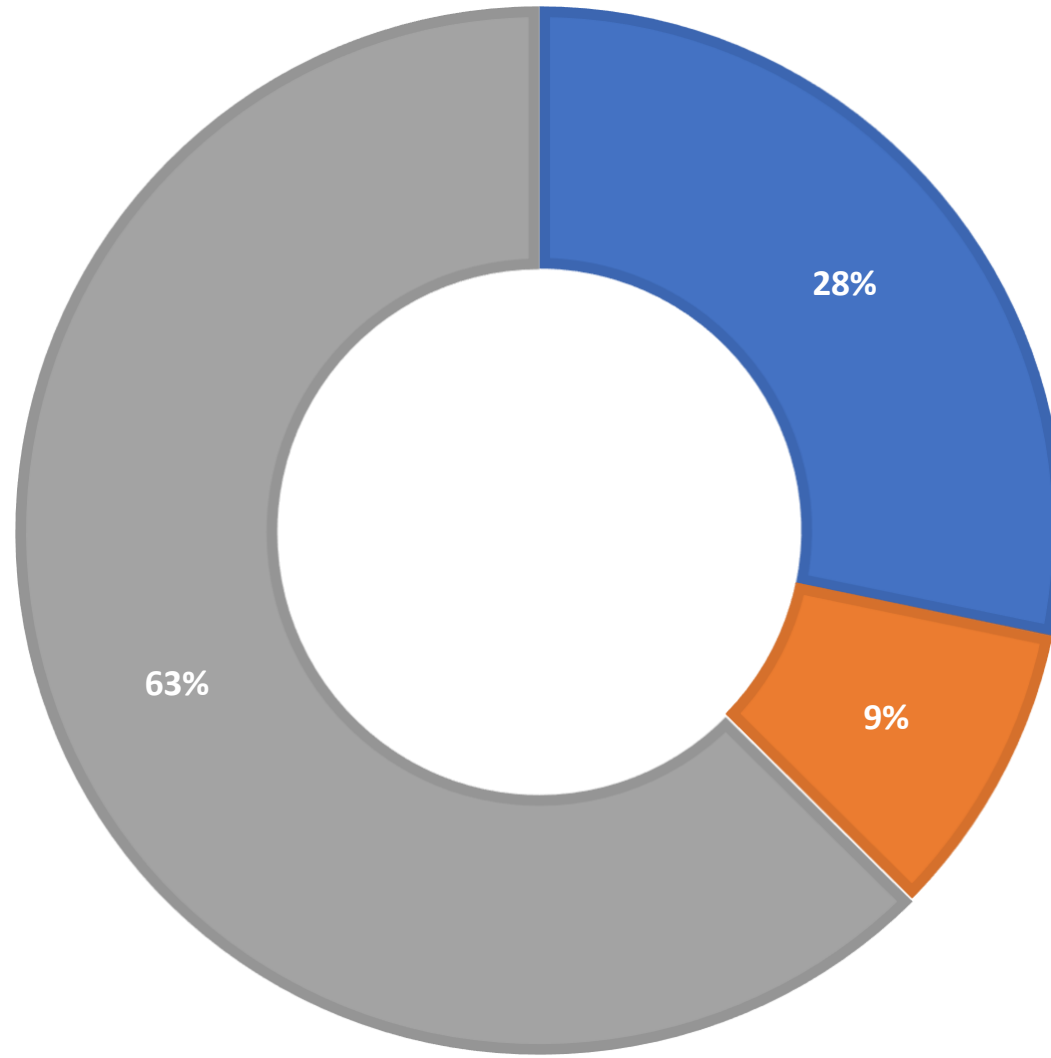

Which Departments Answered Chats (by type)?

■ Statewide ■ Academic ■ Local