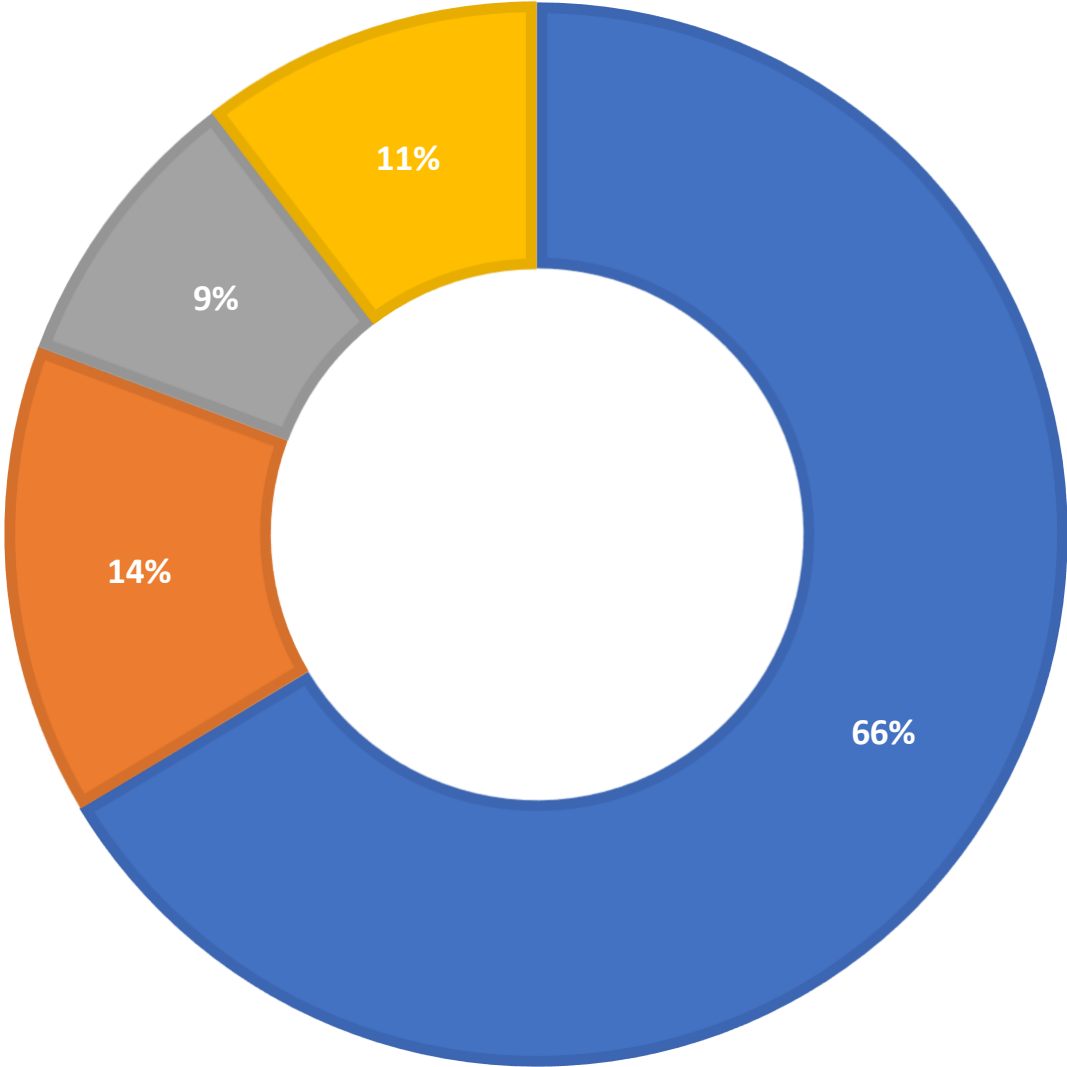

What's the Breakdown of Questions by Source?

■ CHAT ■ EMAIL ■ SMS ■ FAQ