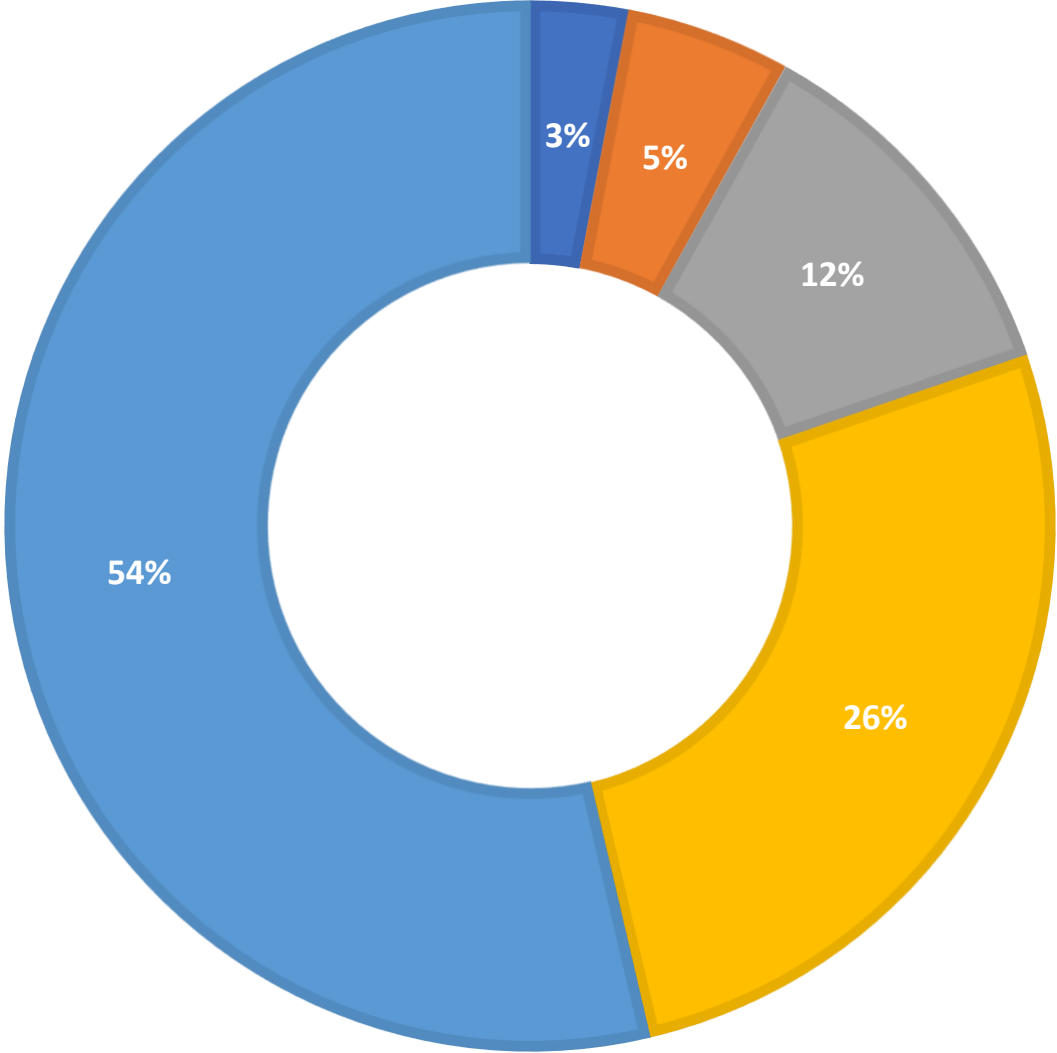

What Devices are Patrons Using to Ask Questions?

■ Chrome OS ■ Android ■ iPhone ■ Macintosh ■ Windows