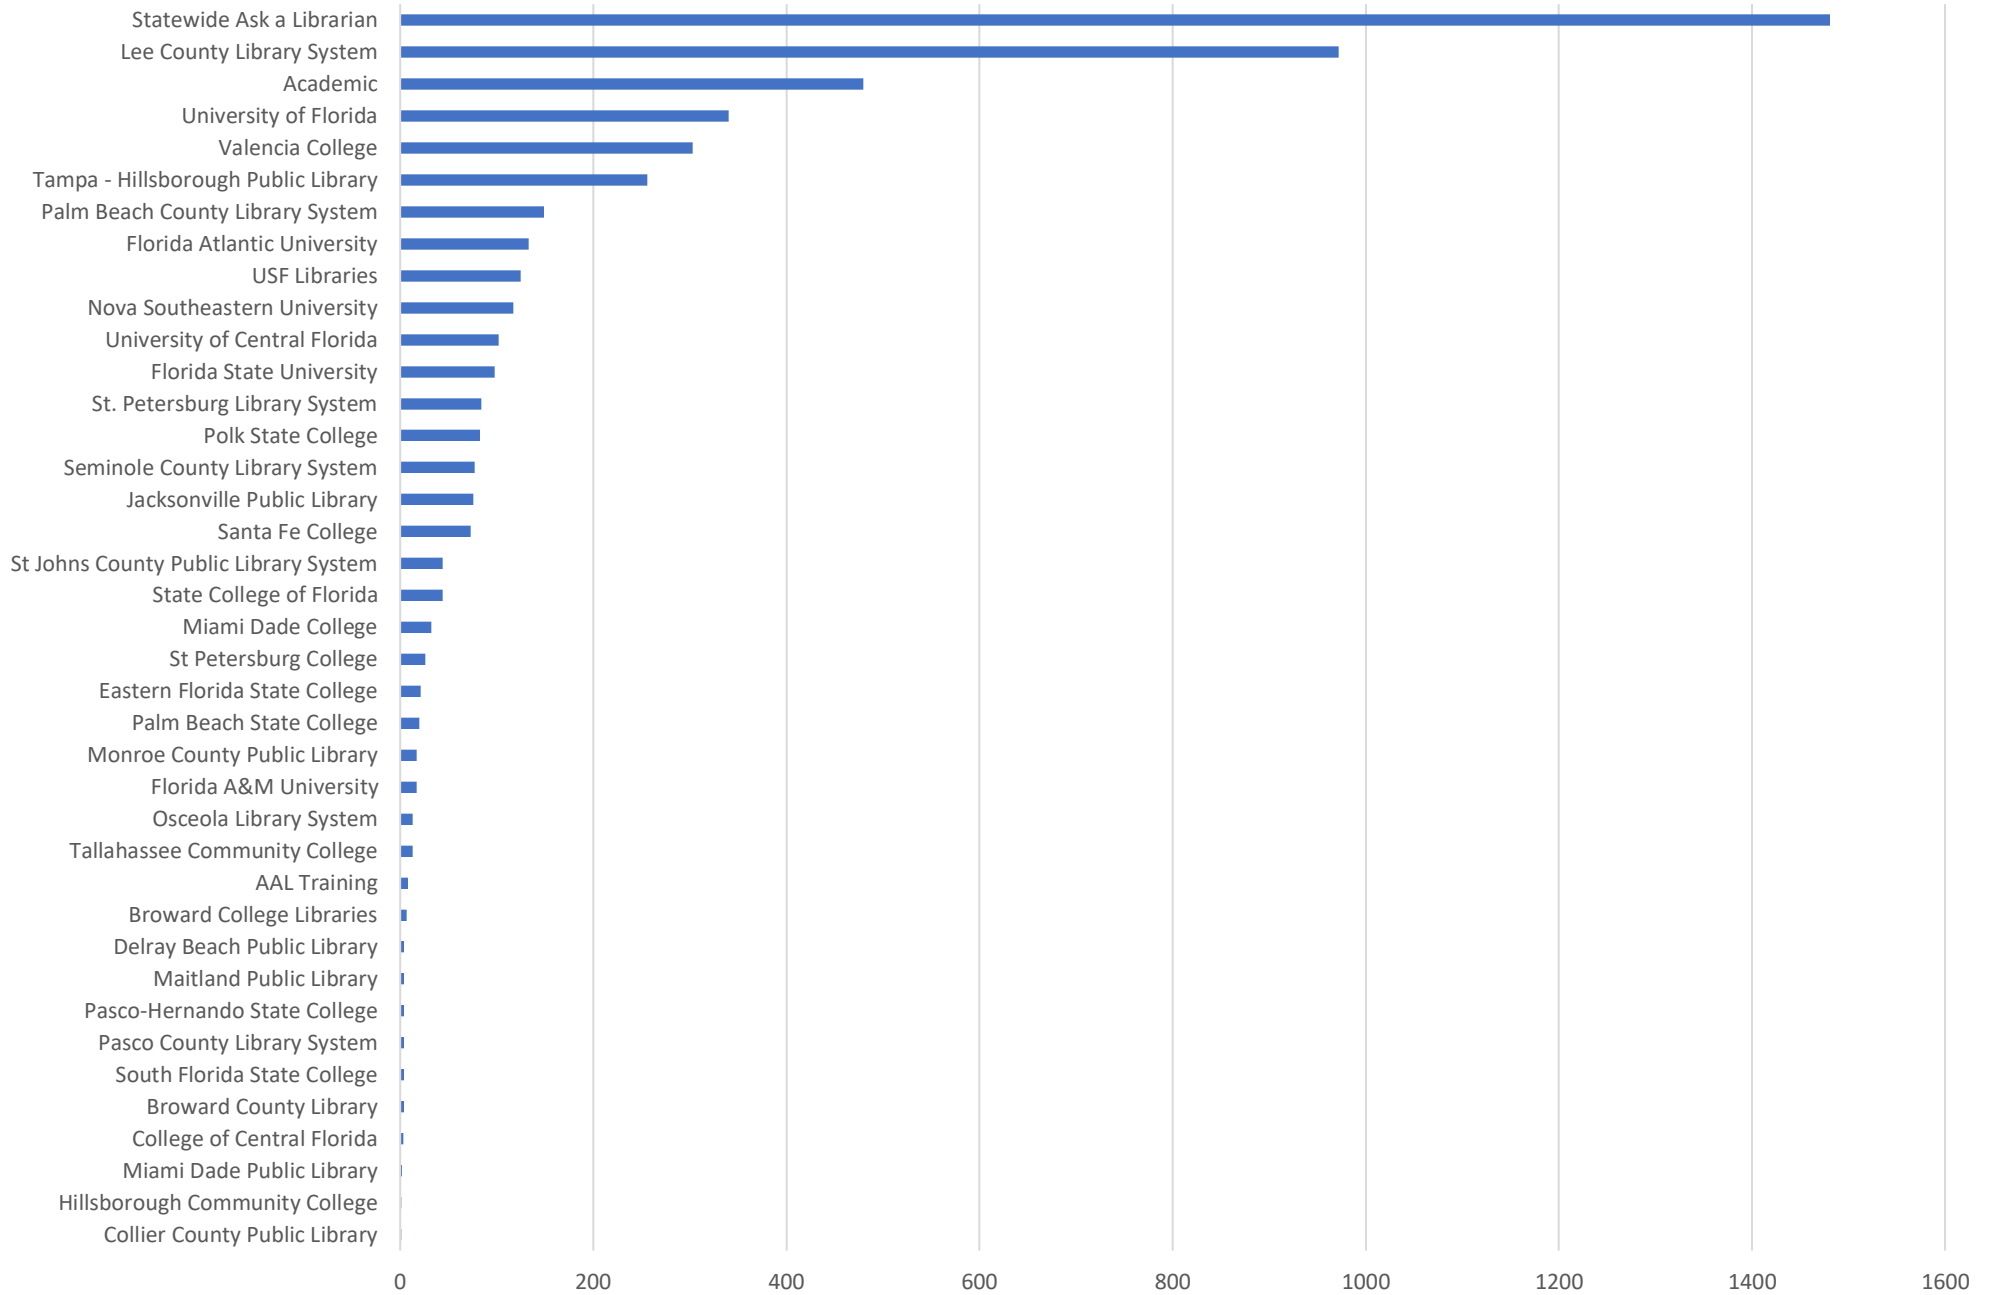

Which Department Answered Chats (by local library)?