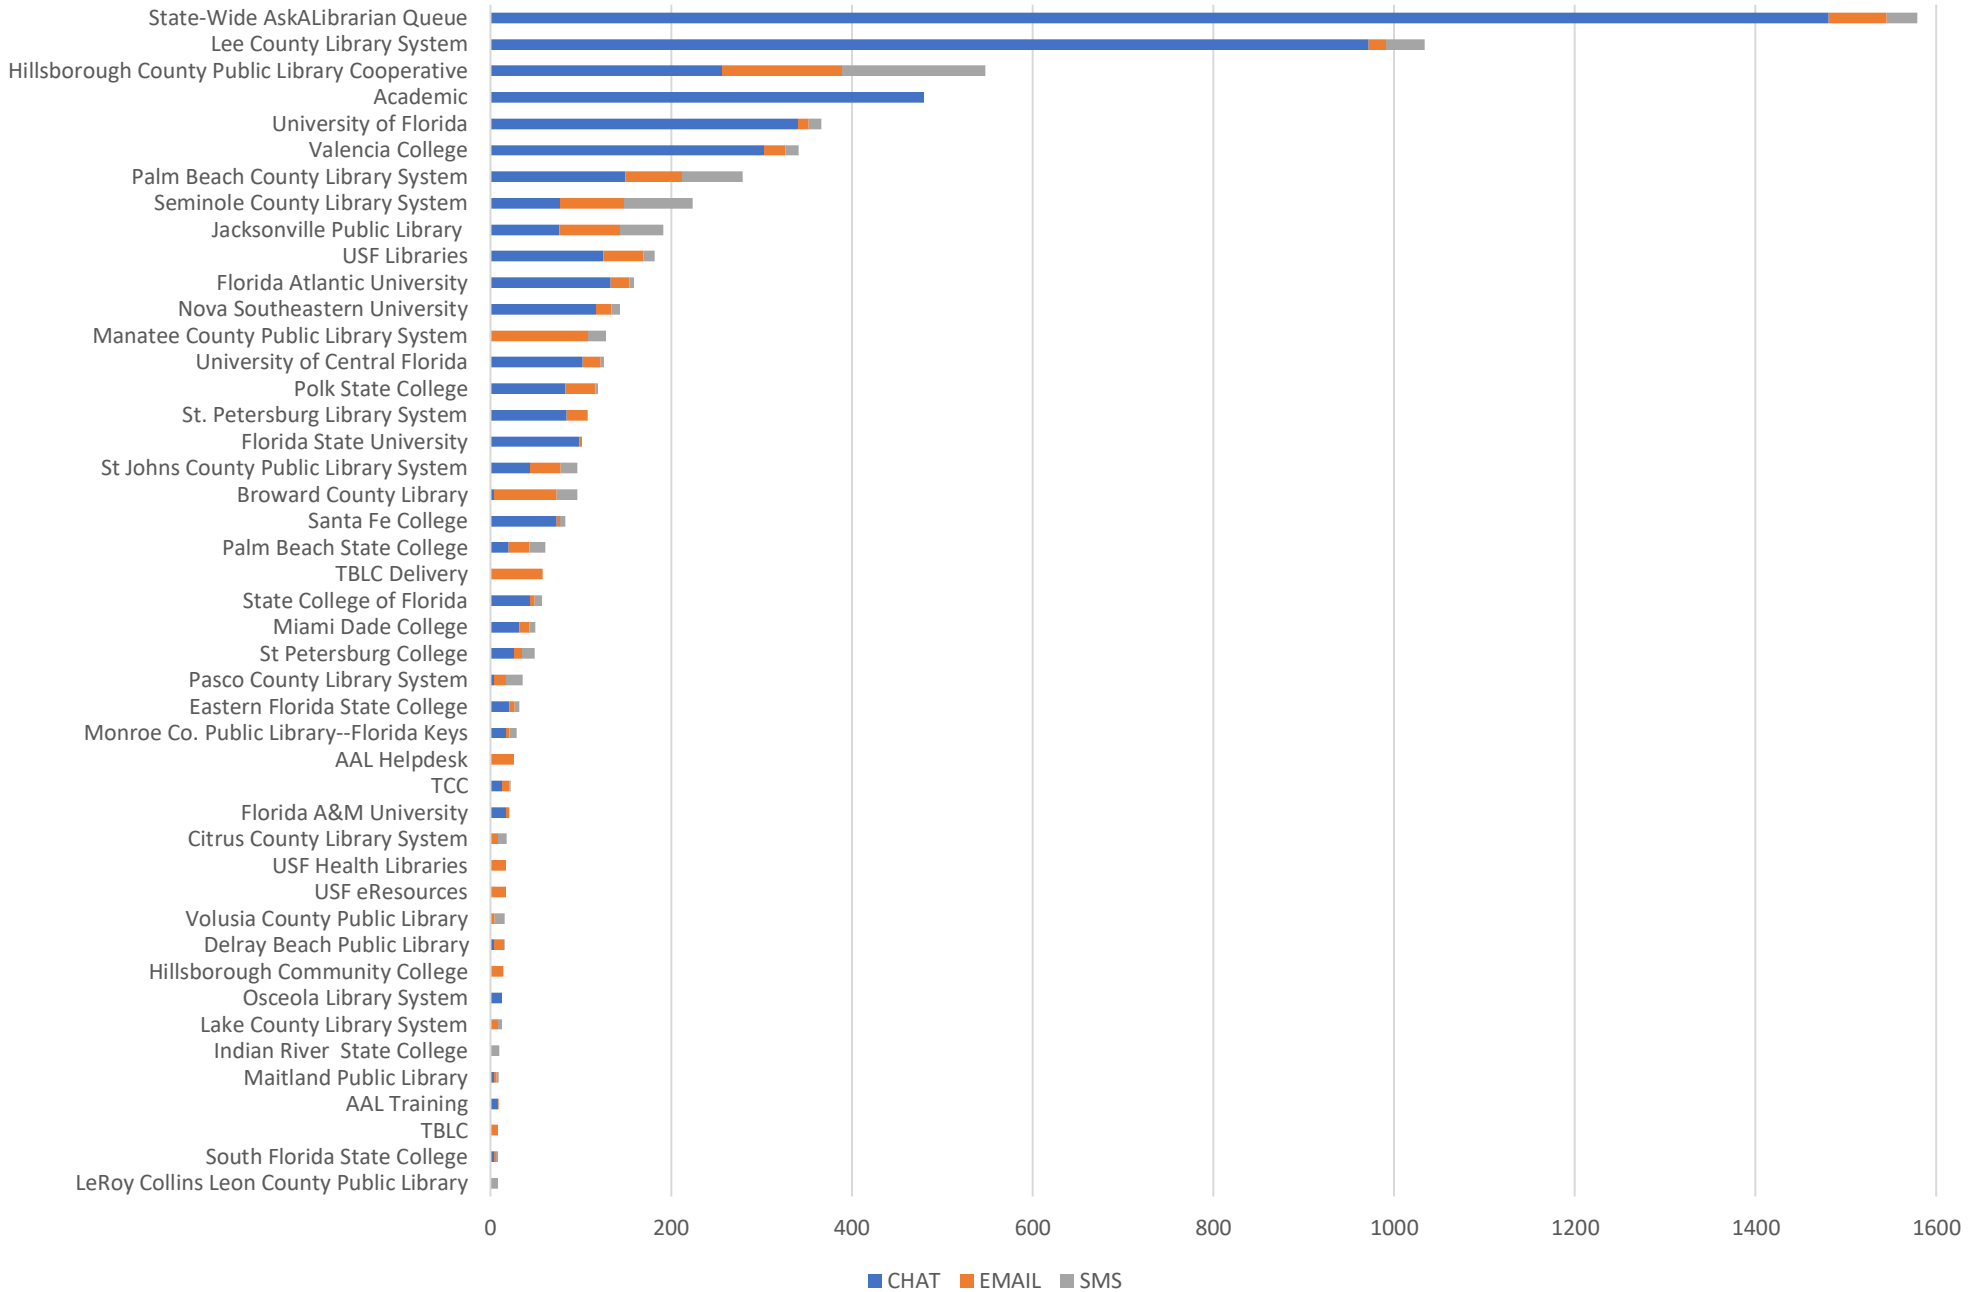

AskALibrarian.org

the Human Search Engine

June 2023 Statistics

Question Type	
Chat	5,242
Email	1,132
SMS	698
FAQ Views	824
Total	7,896

Total Transactions by Entry Point (Top 45)

What's the Breakdown of Questions by Source?