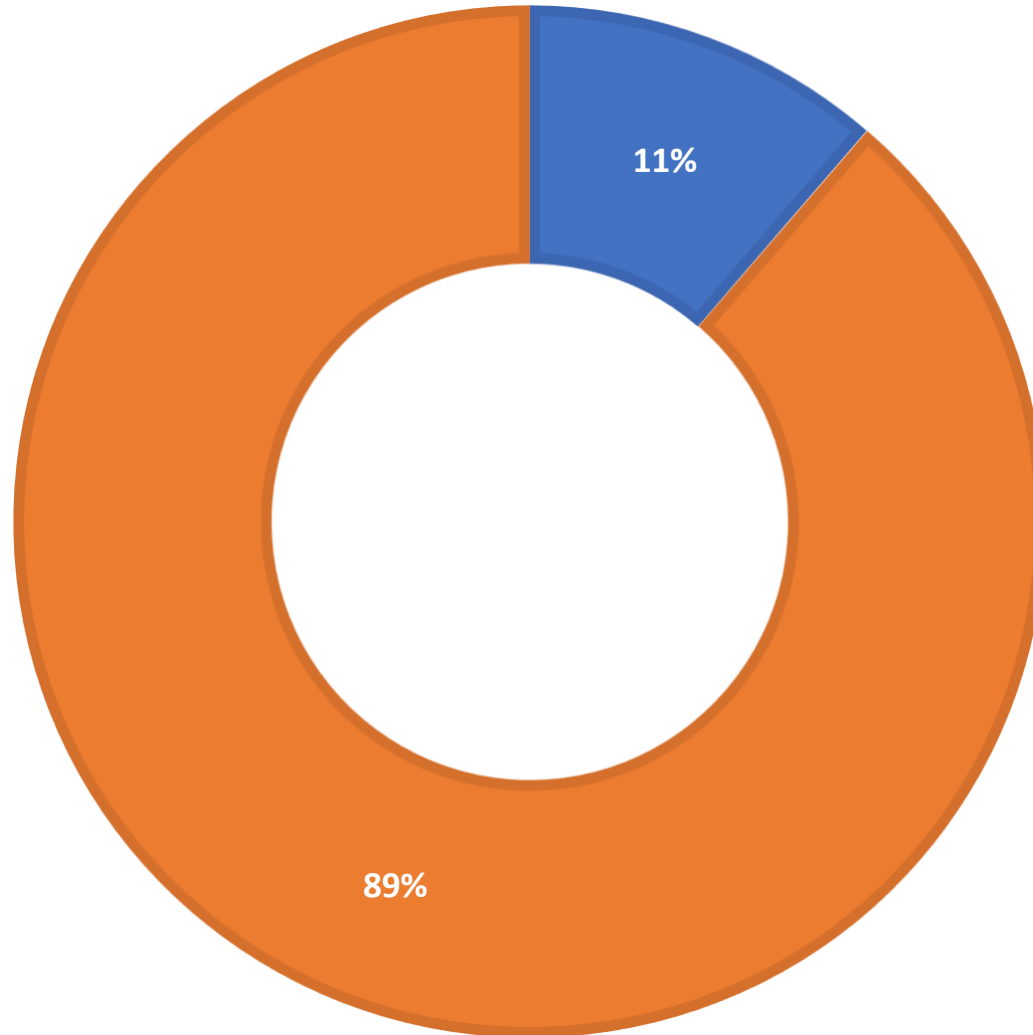

What Percent of Chats Were Answered/Missed?

■ MISSED ■ ANSWERED