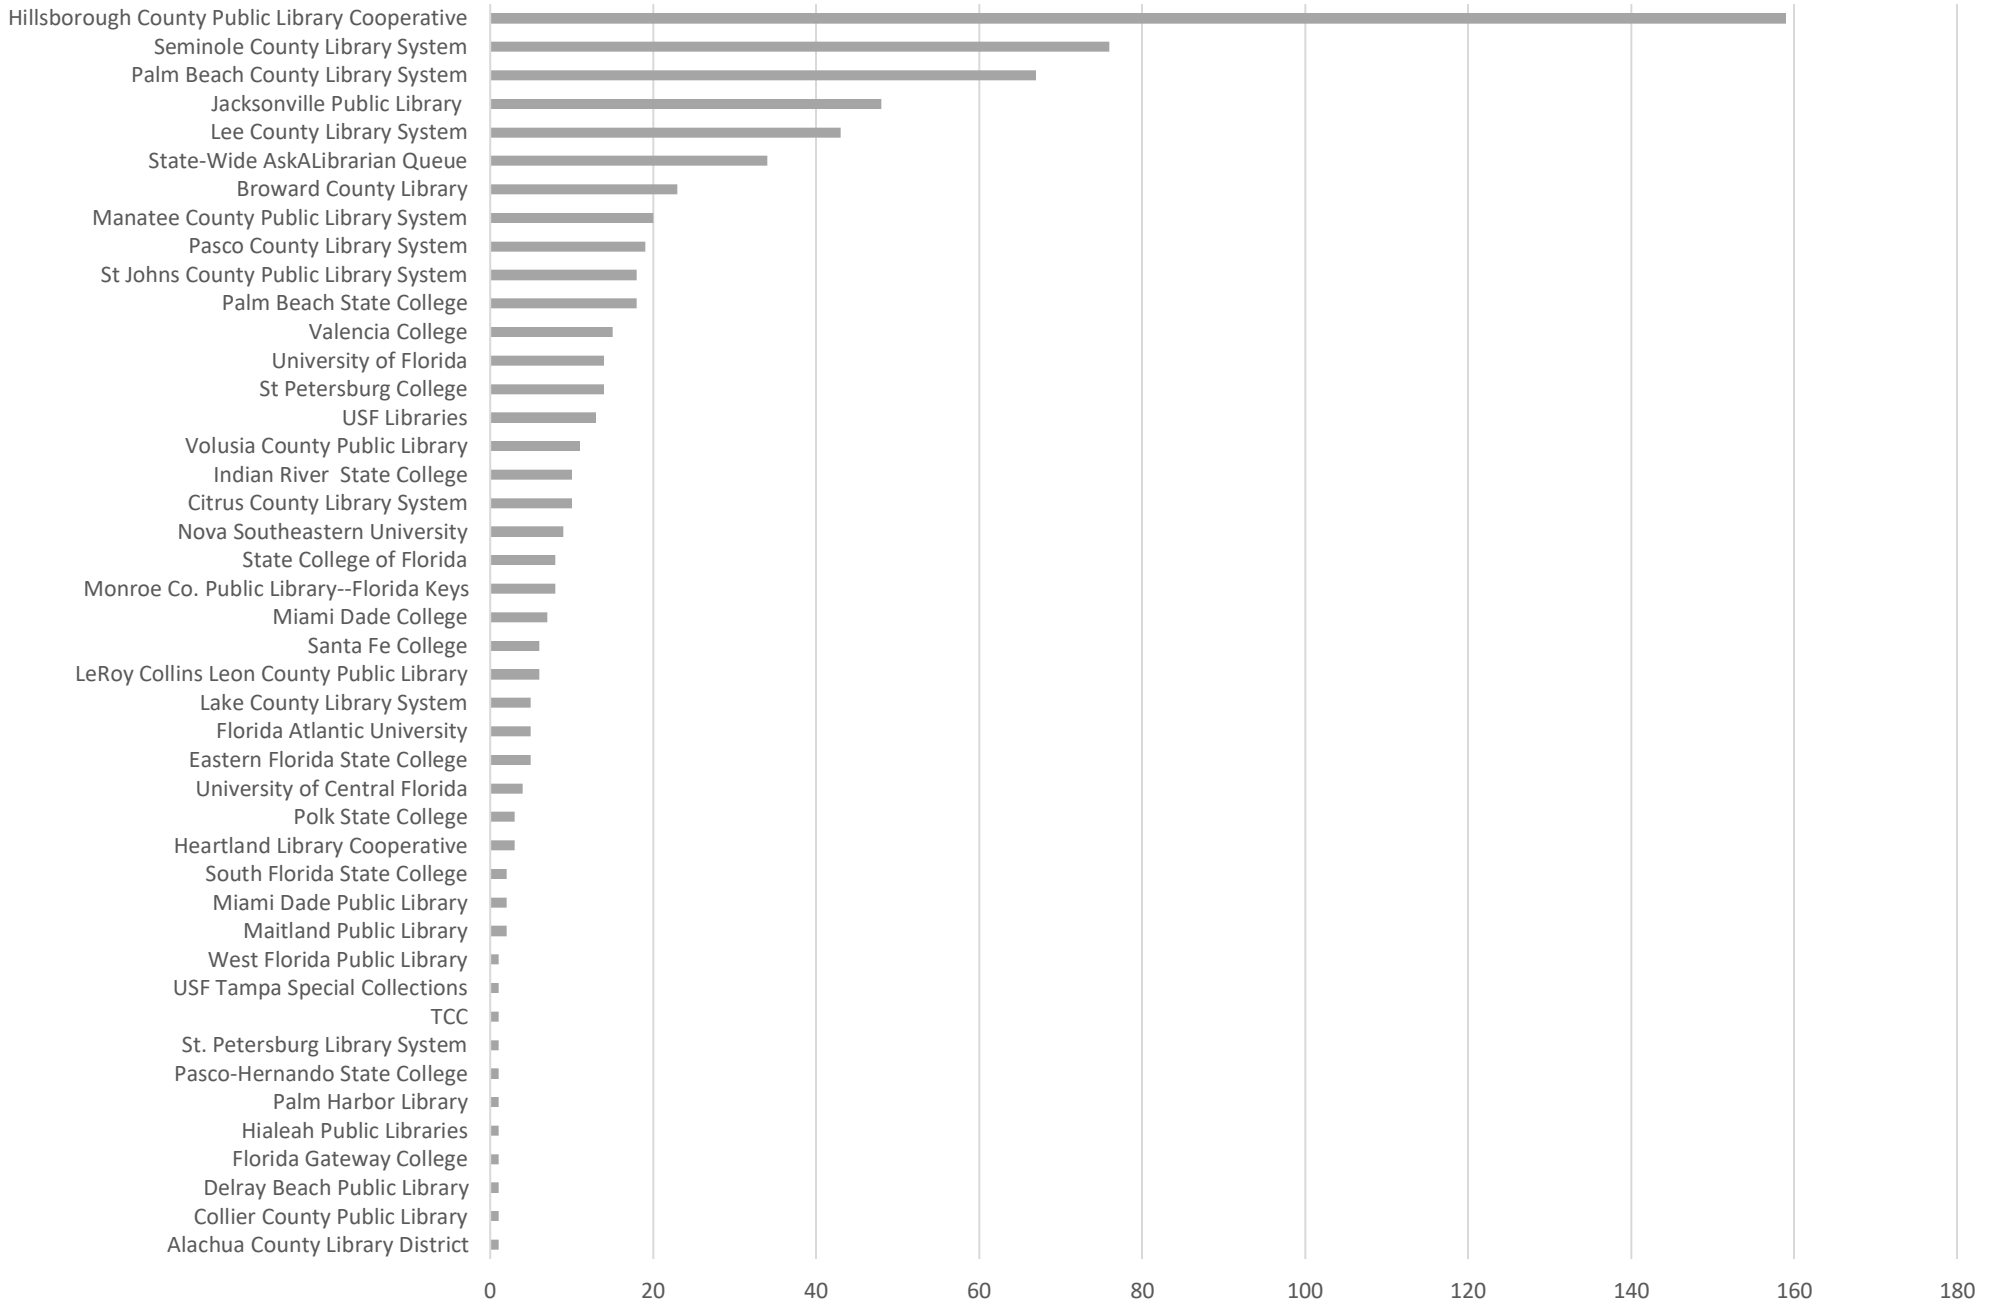

Total SMS by Library