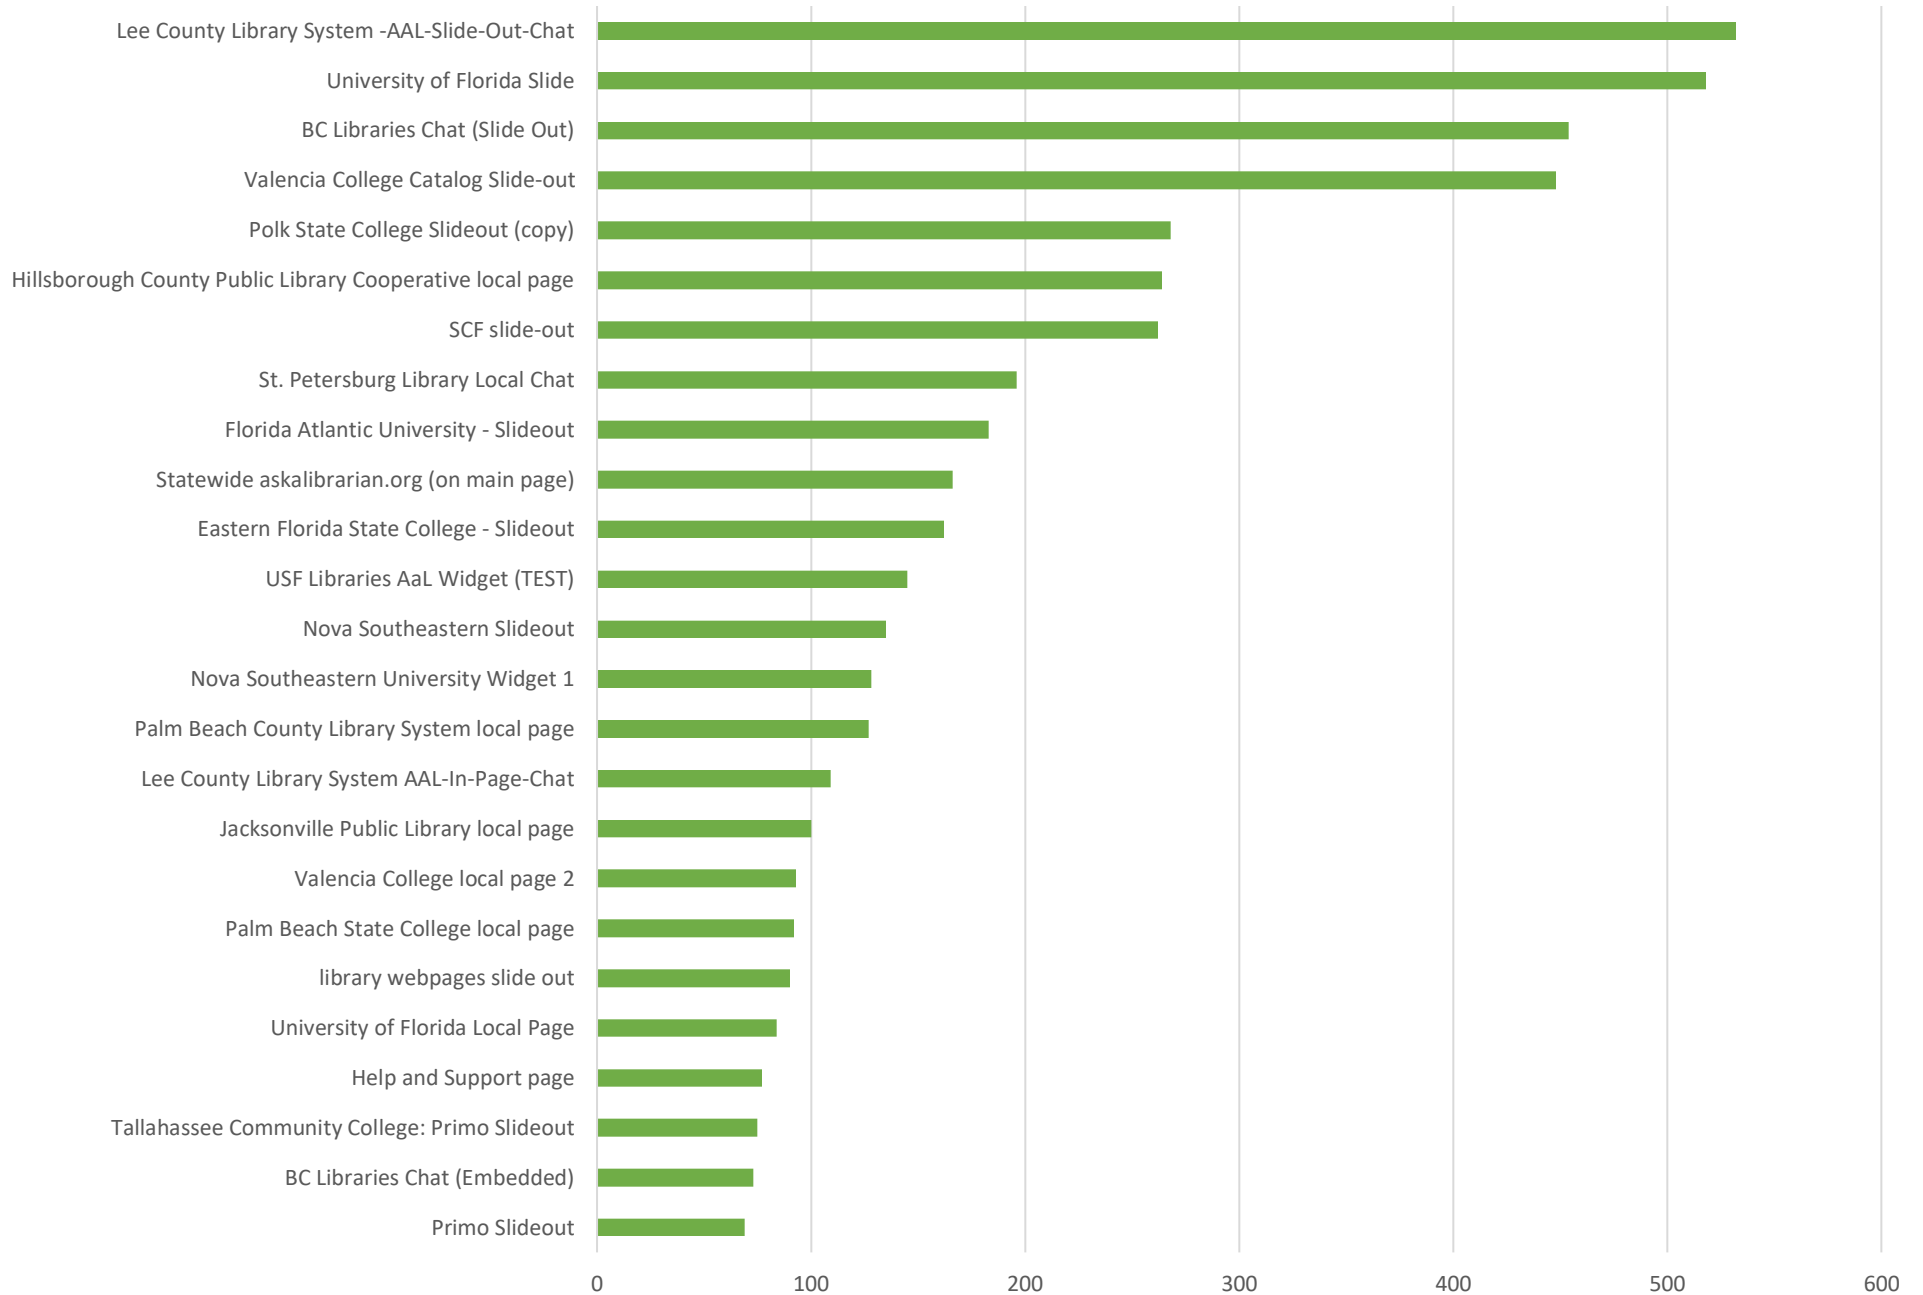

Which Departments Answered Chats (by type)?

Statewide Academic Local

Which Department Answered Chats (by local library)?

Which Widgets Brought in the Most Chats (Top 25)?

Email

Total Emails by Library (Top 42)