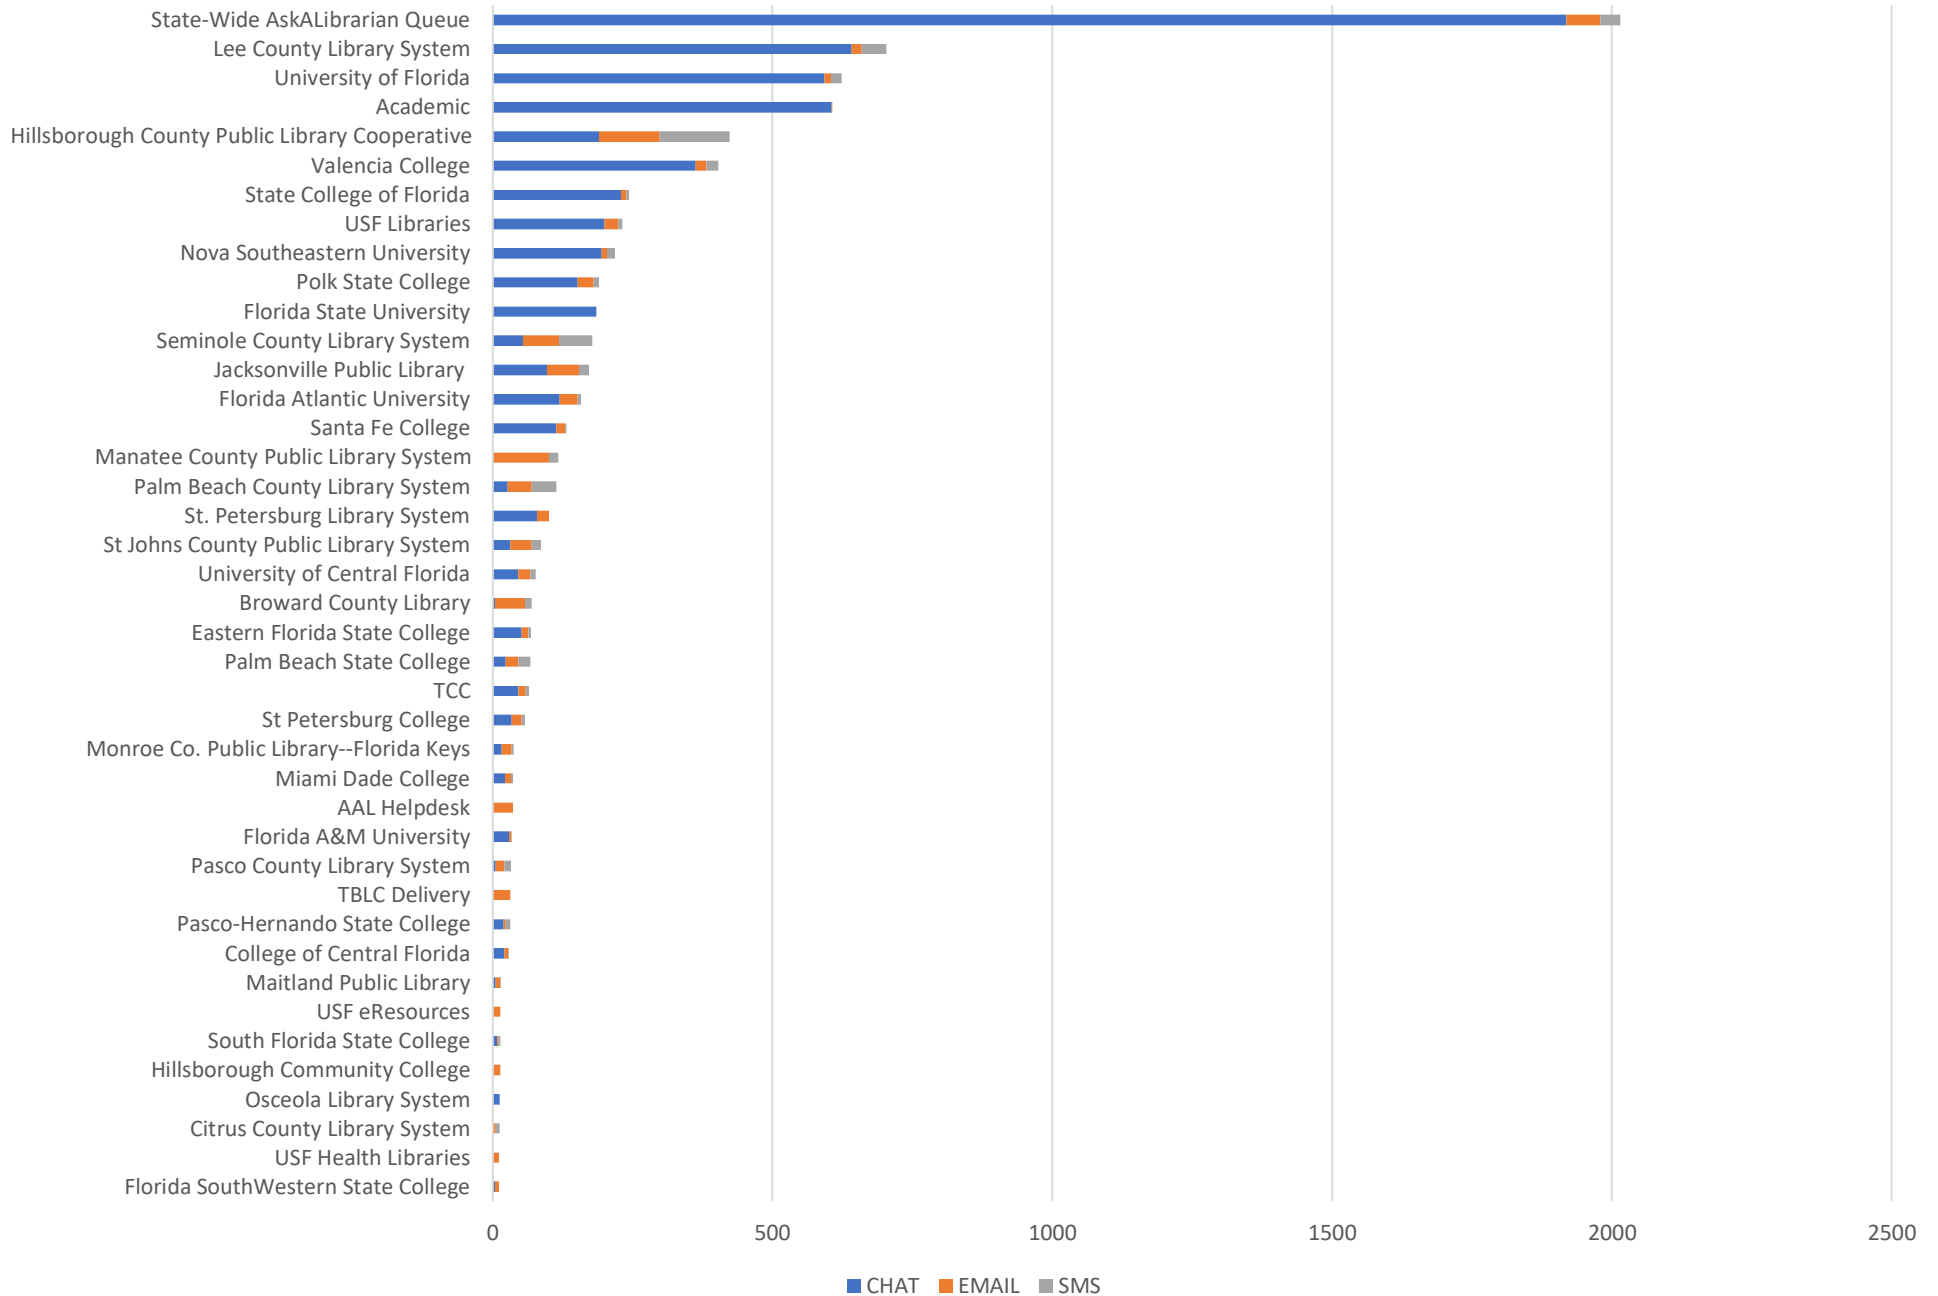

AskALibrarian.org

the Human Search Engine

April 2023 Statistics

Question Type	
Chat	6,144
Email	1,058
SMS	576
FAQ Views	894
Total	8,672

Total Transactions by Entry Point (Top 41)

What's the Breakdown of Questions by Source?