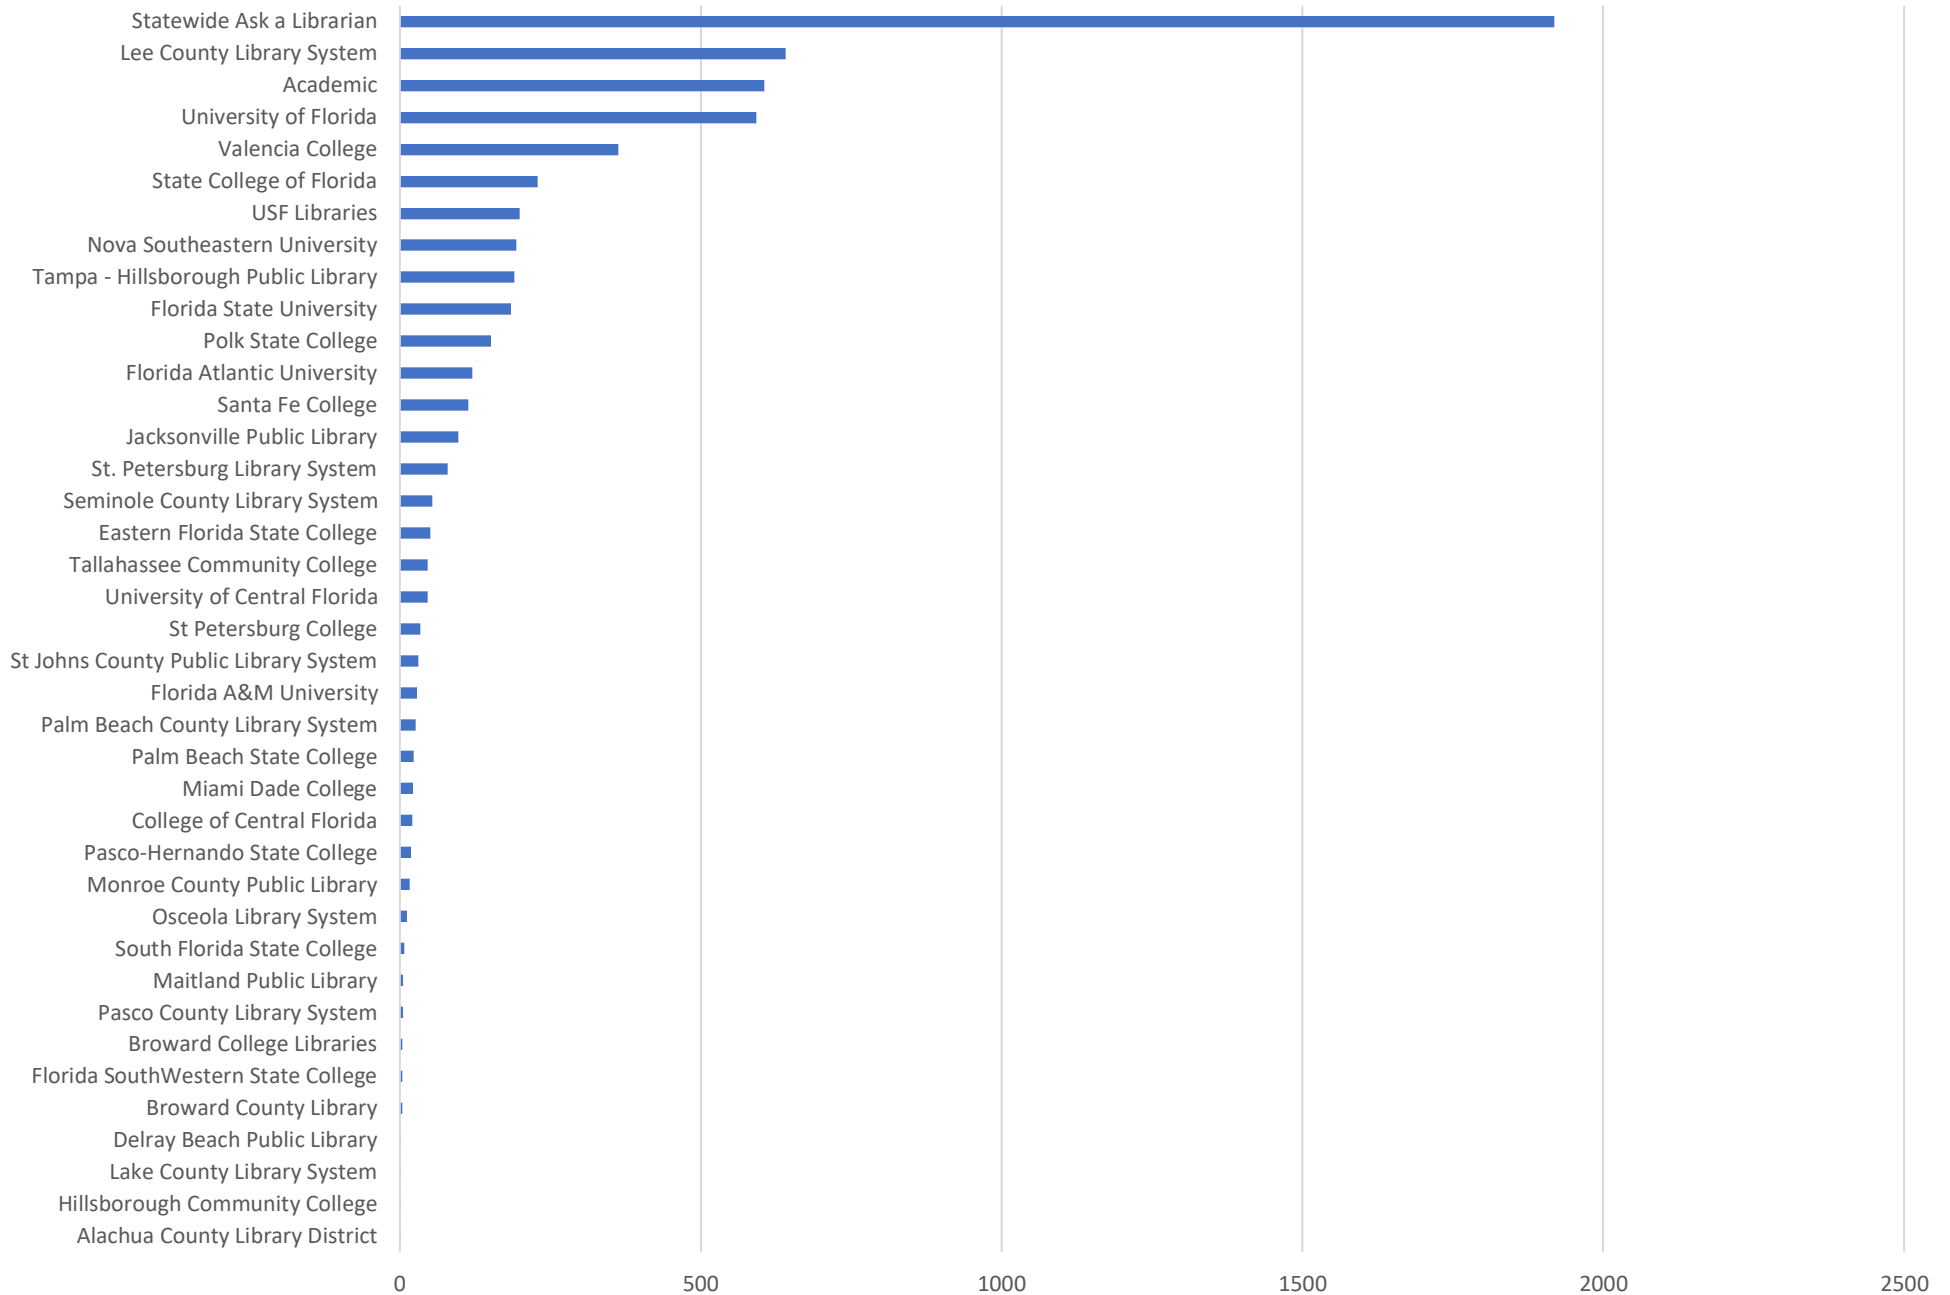

Which Department Answered Chats (by local library)?