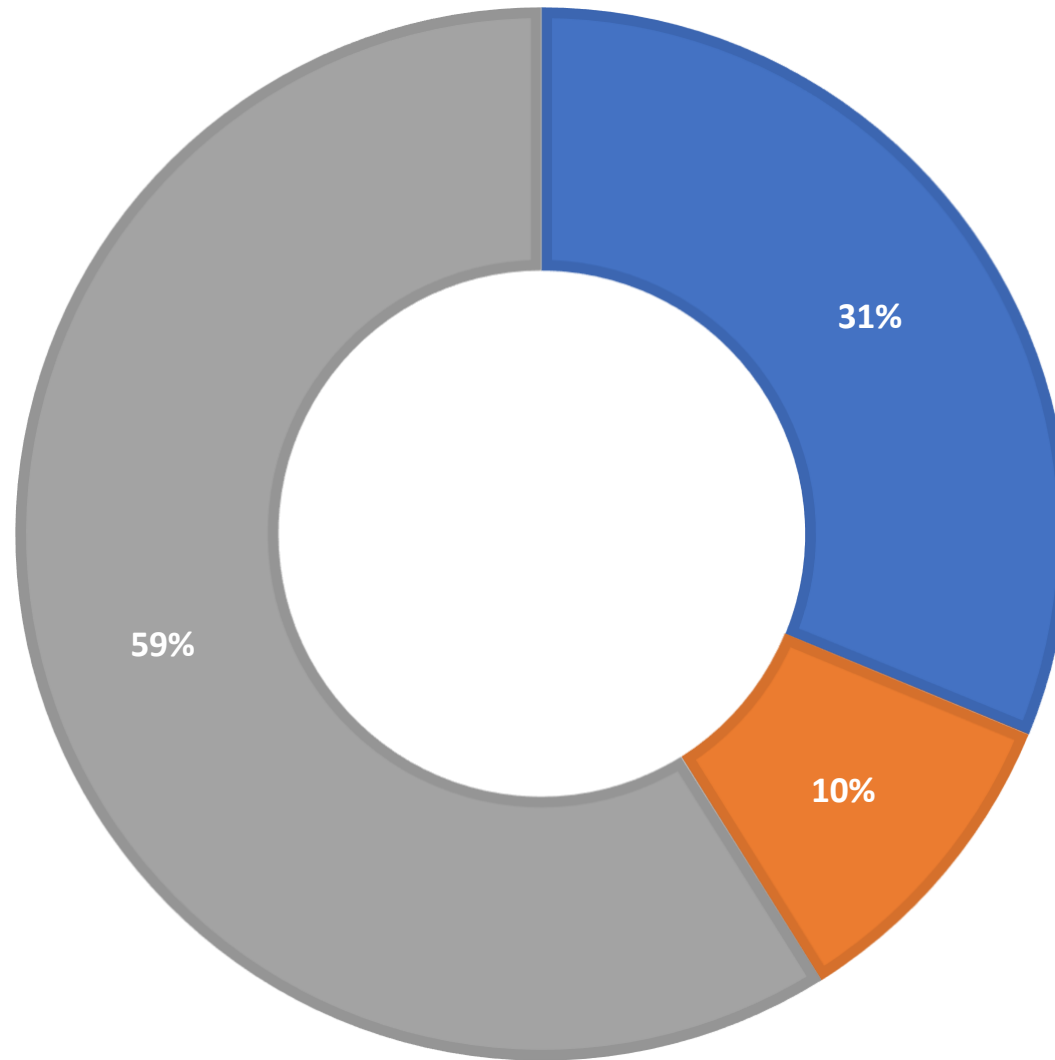

Which Departments Answered Chats (by type)?

Statewide Academic Local