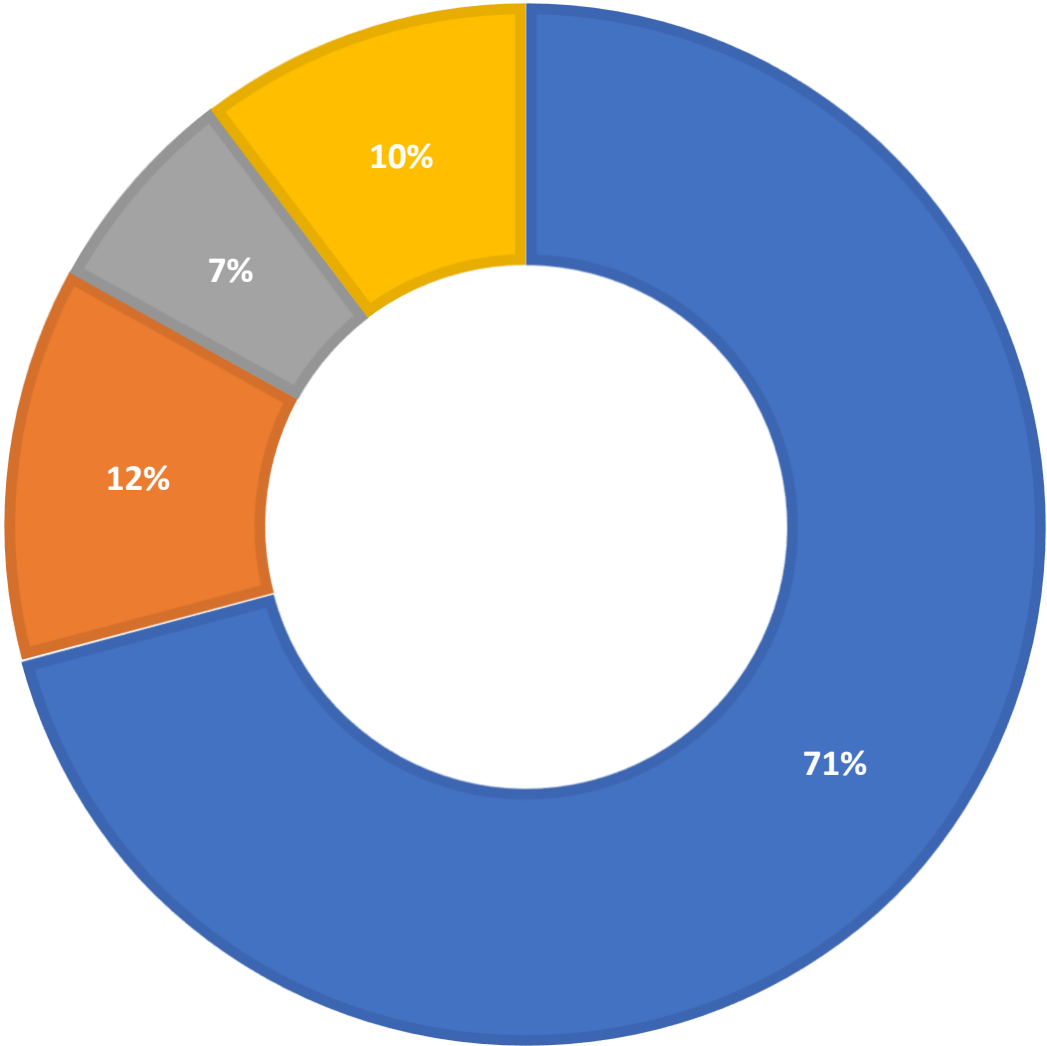

What's the Breakdown of Questions by Source?

■ CHAT ■ EMAIL ■ SMS ■ FAQ