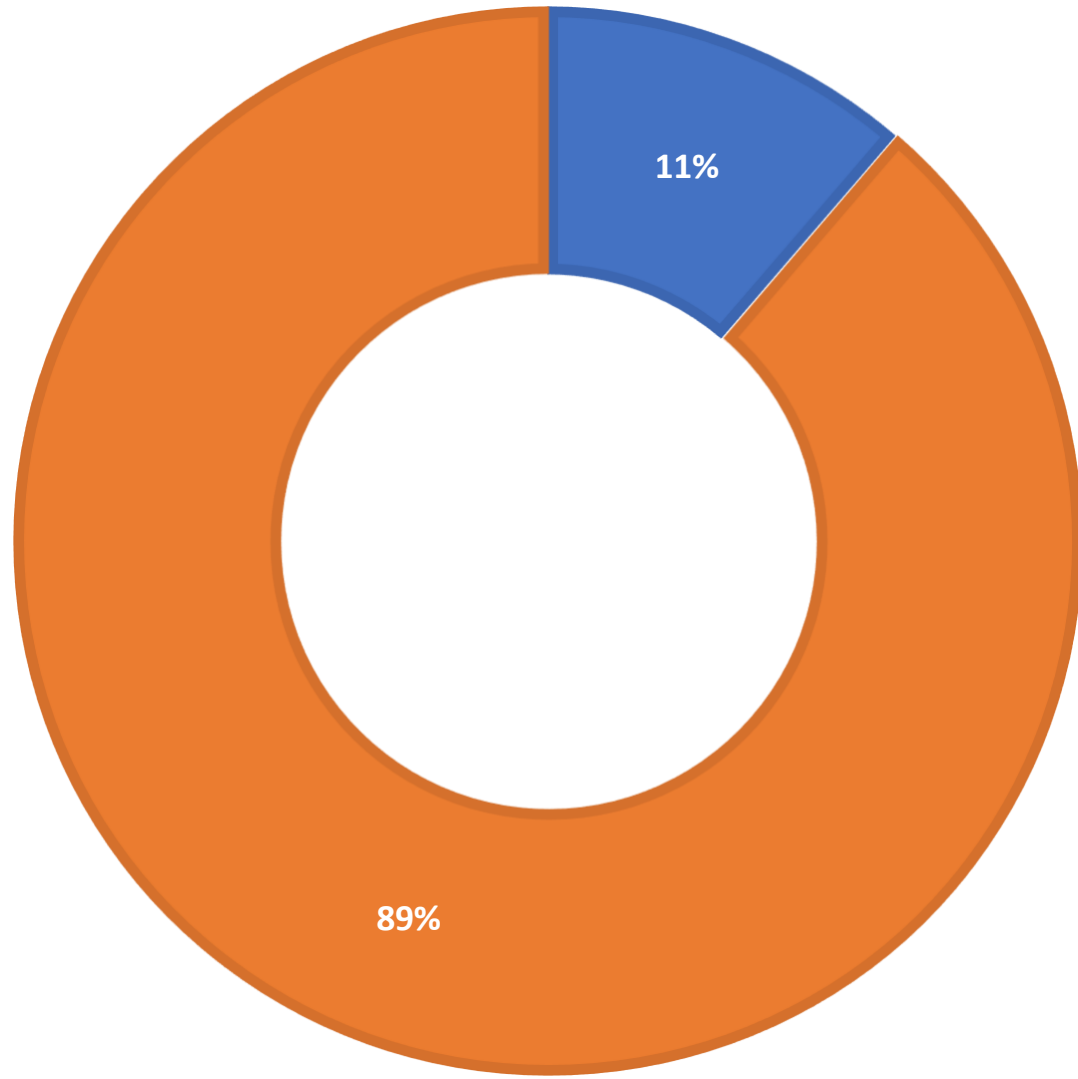

What Percent of Chats Were Answered/Missed?

■ MISSED ■ ANSWERED