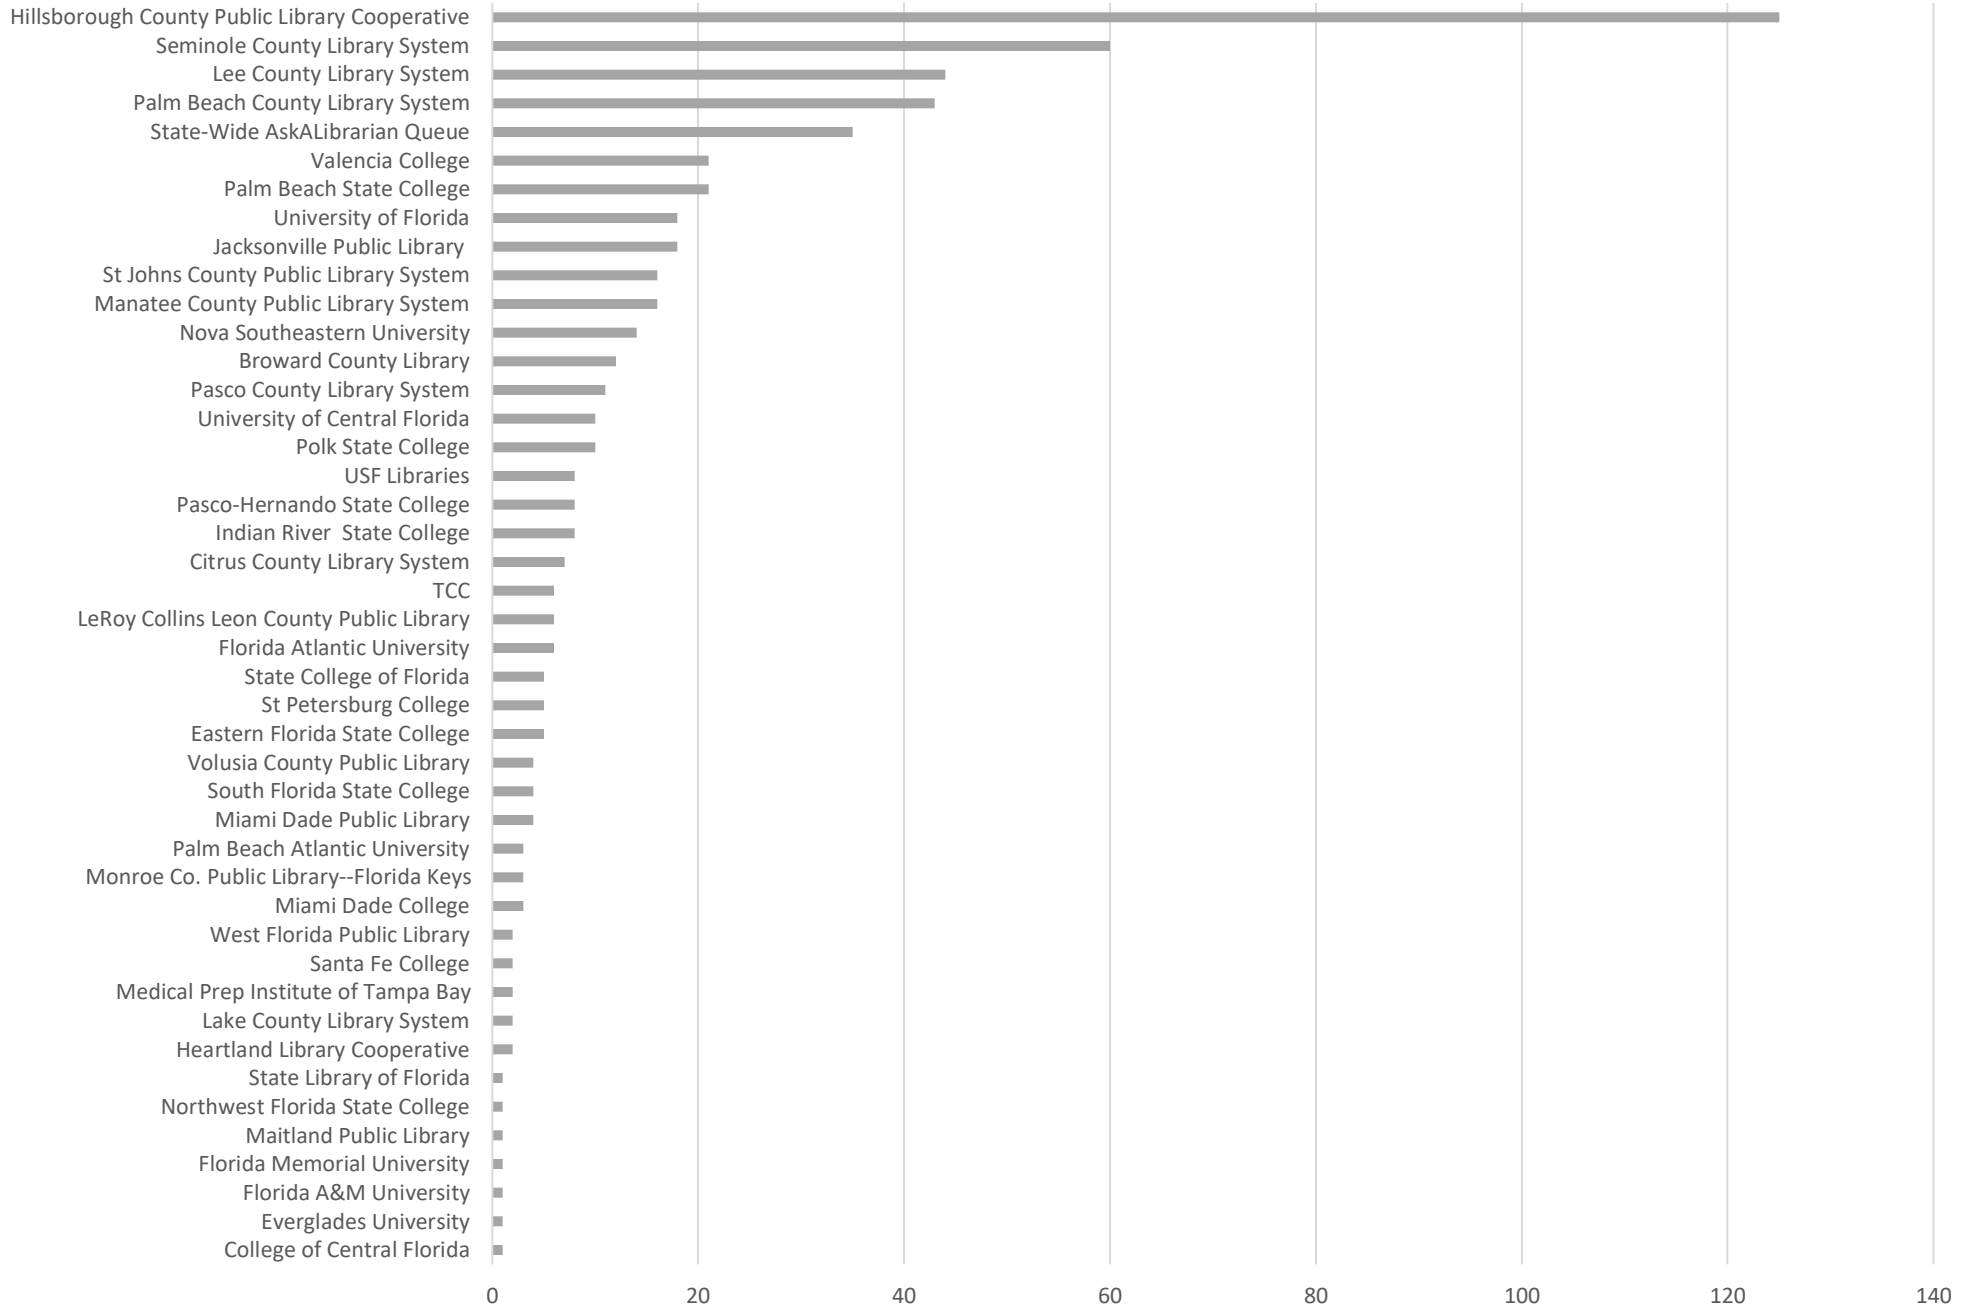

Total SMS by Library