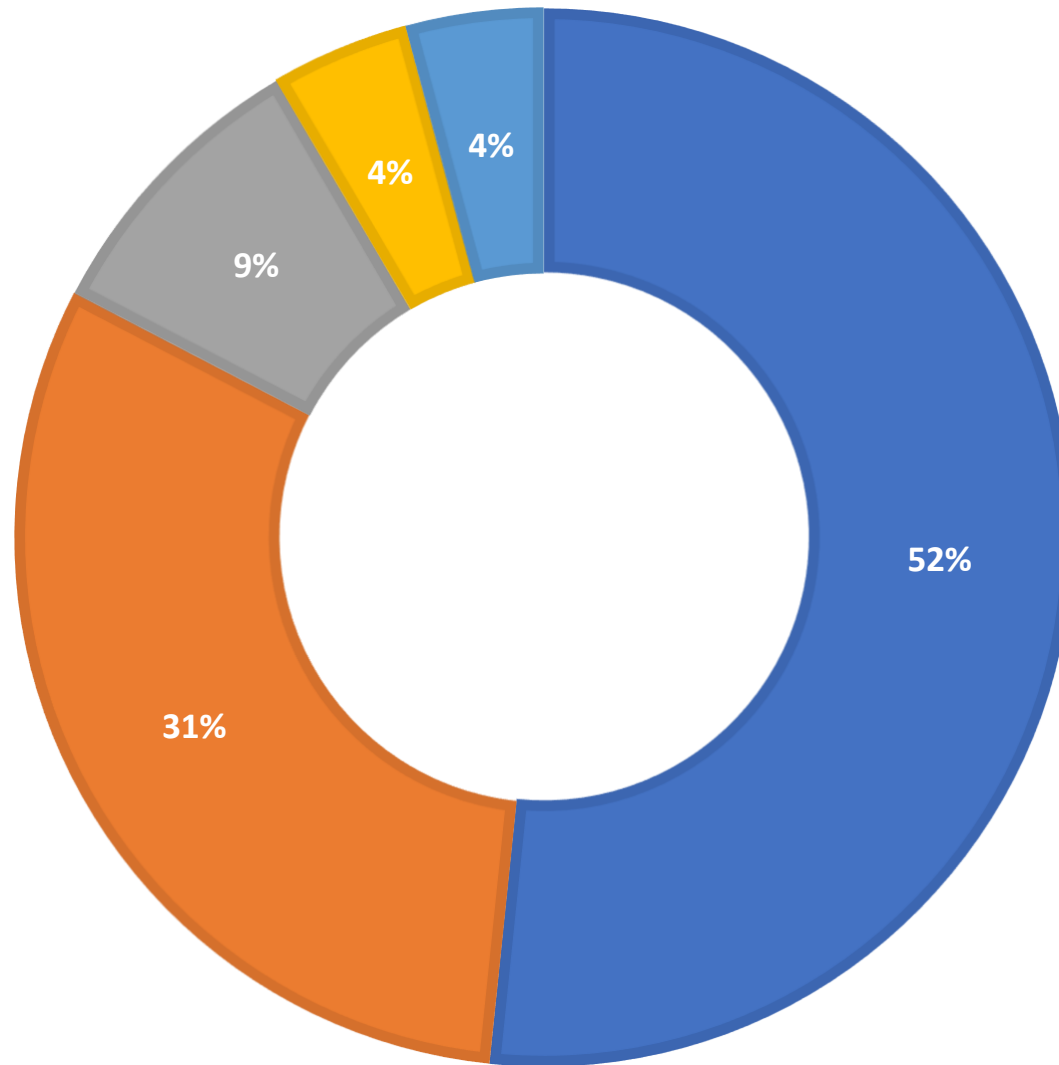

What Devices are Patrons Using to Ask Questions?

■ Windows ■ Macintosh ■ iPhone ■ Chrome OS ■ Android