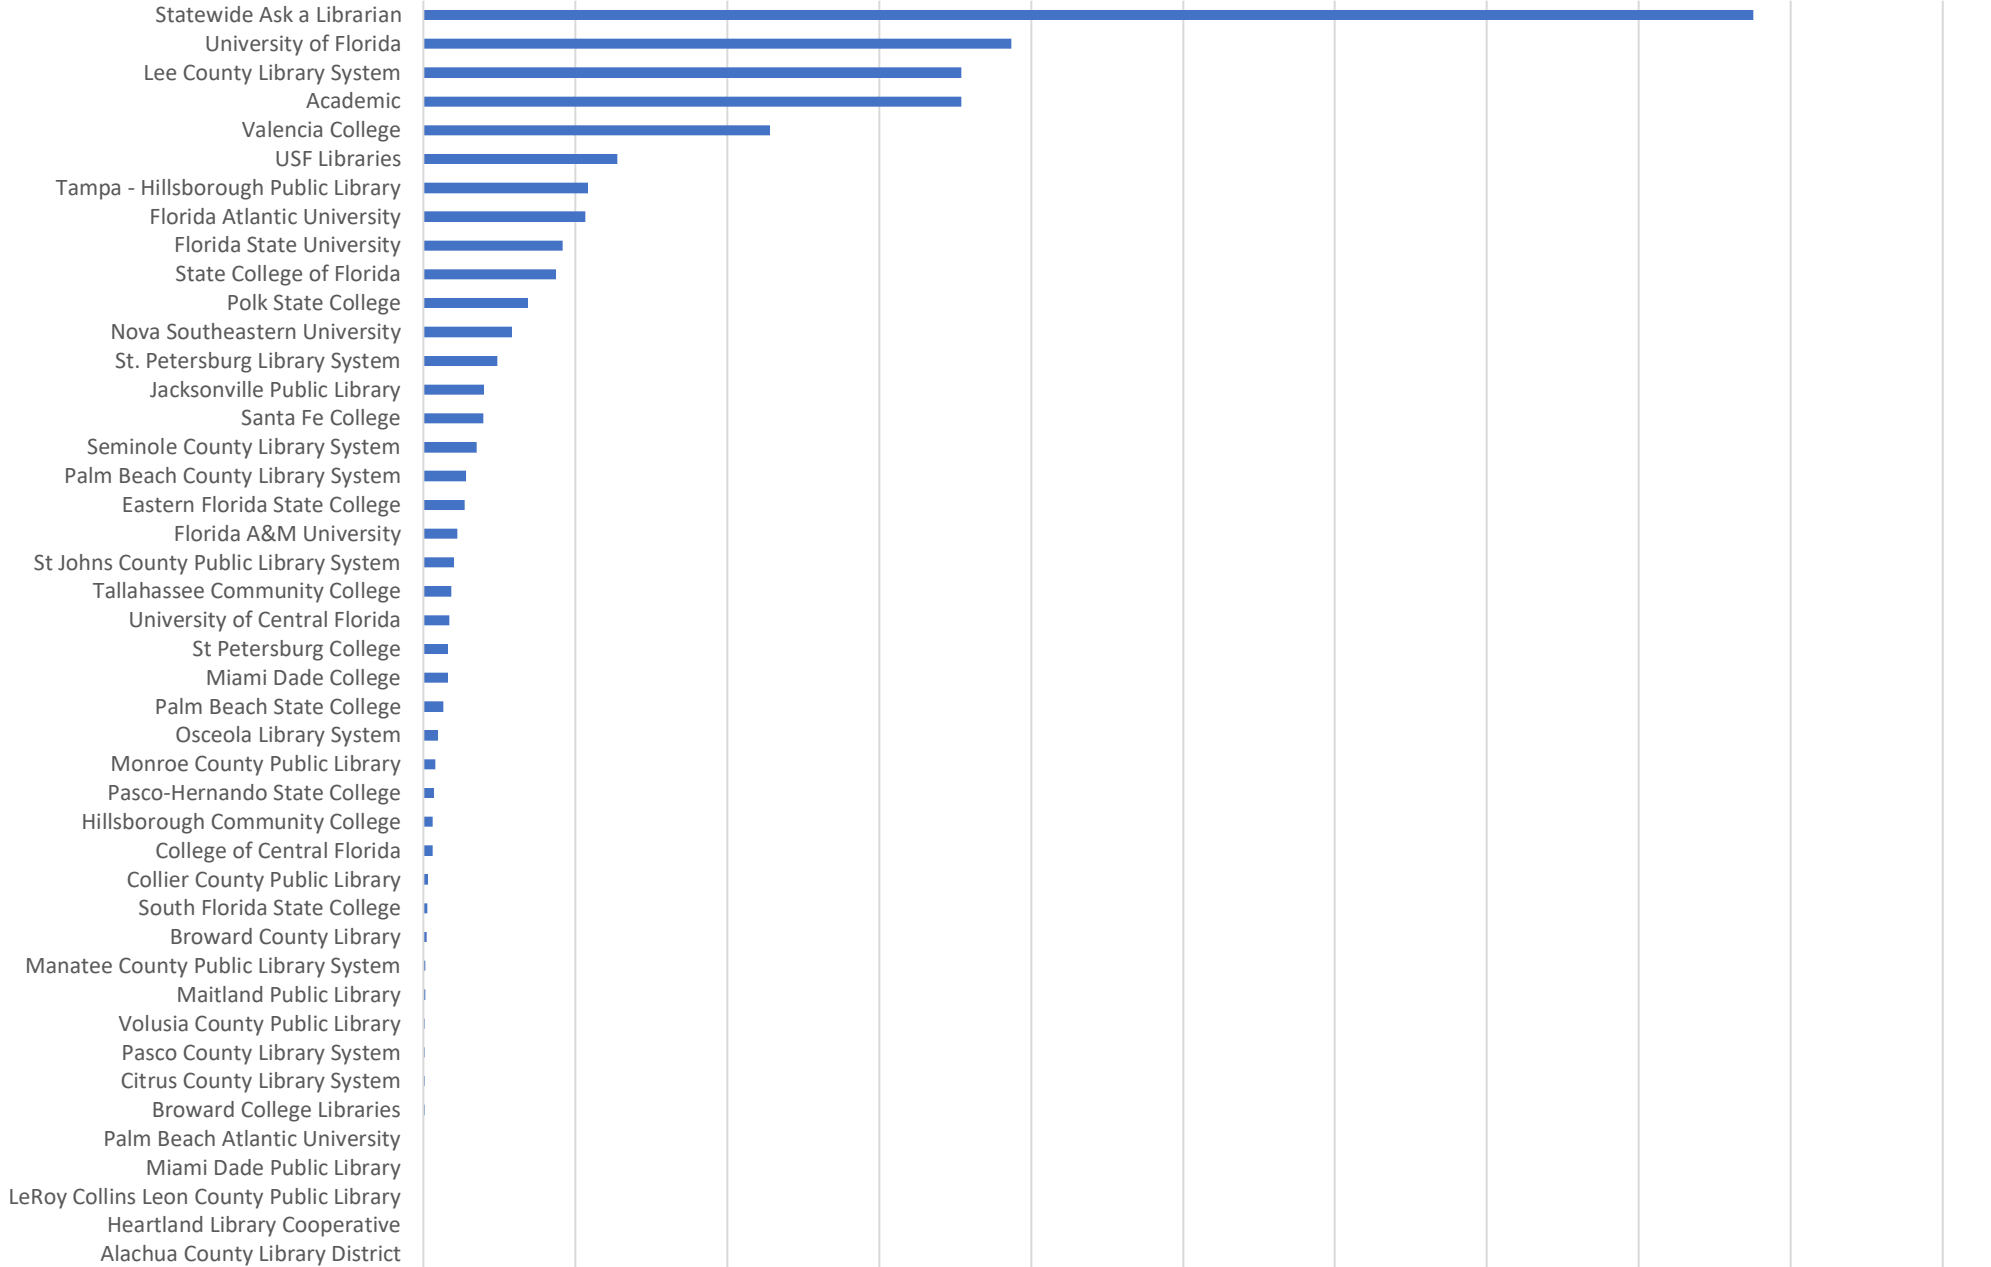

Which Department Answered Chats (by local library)?