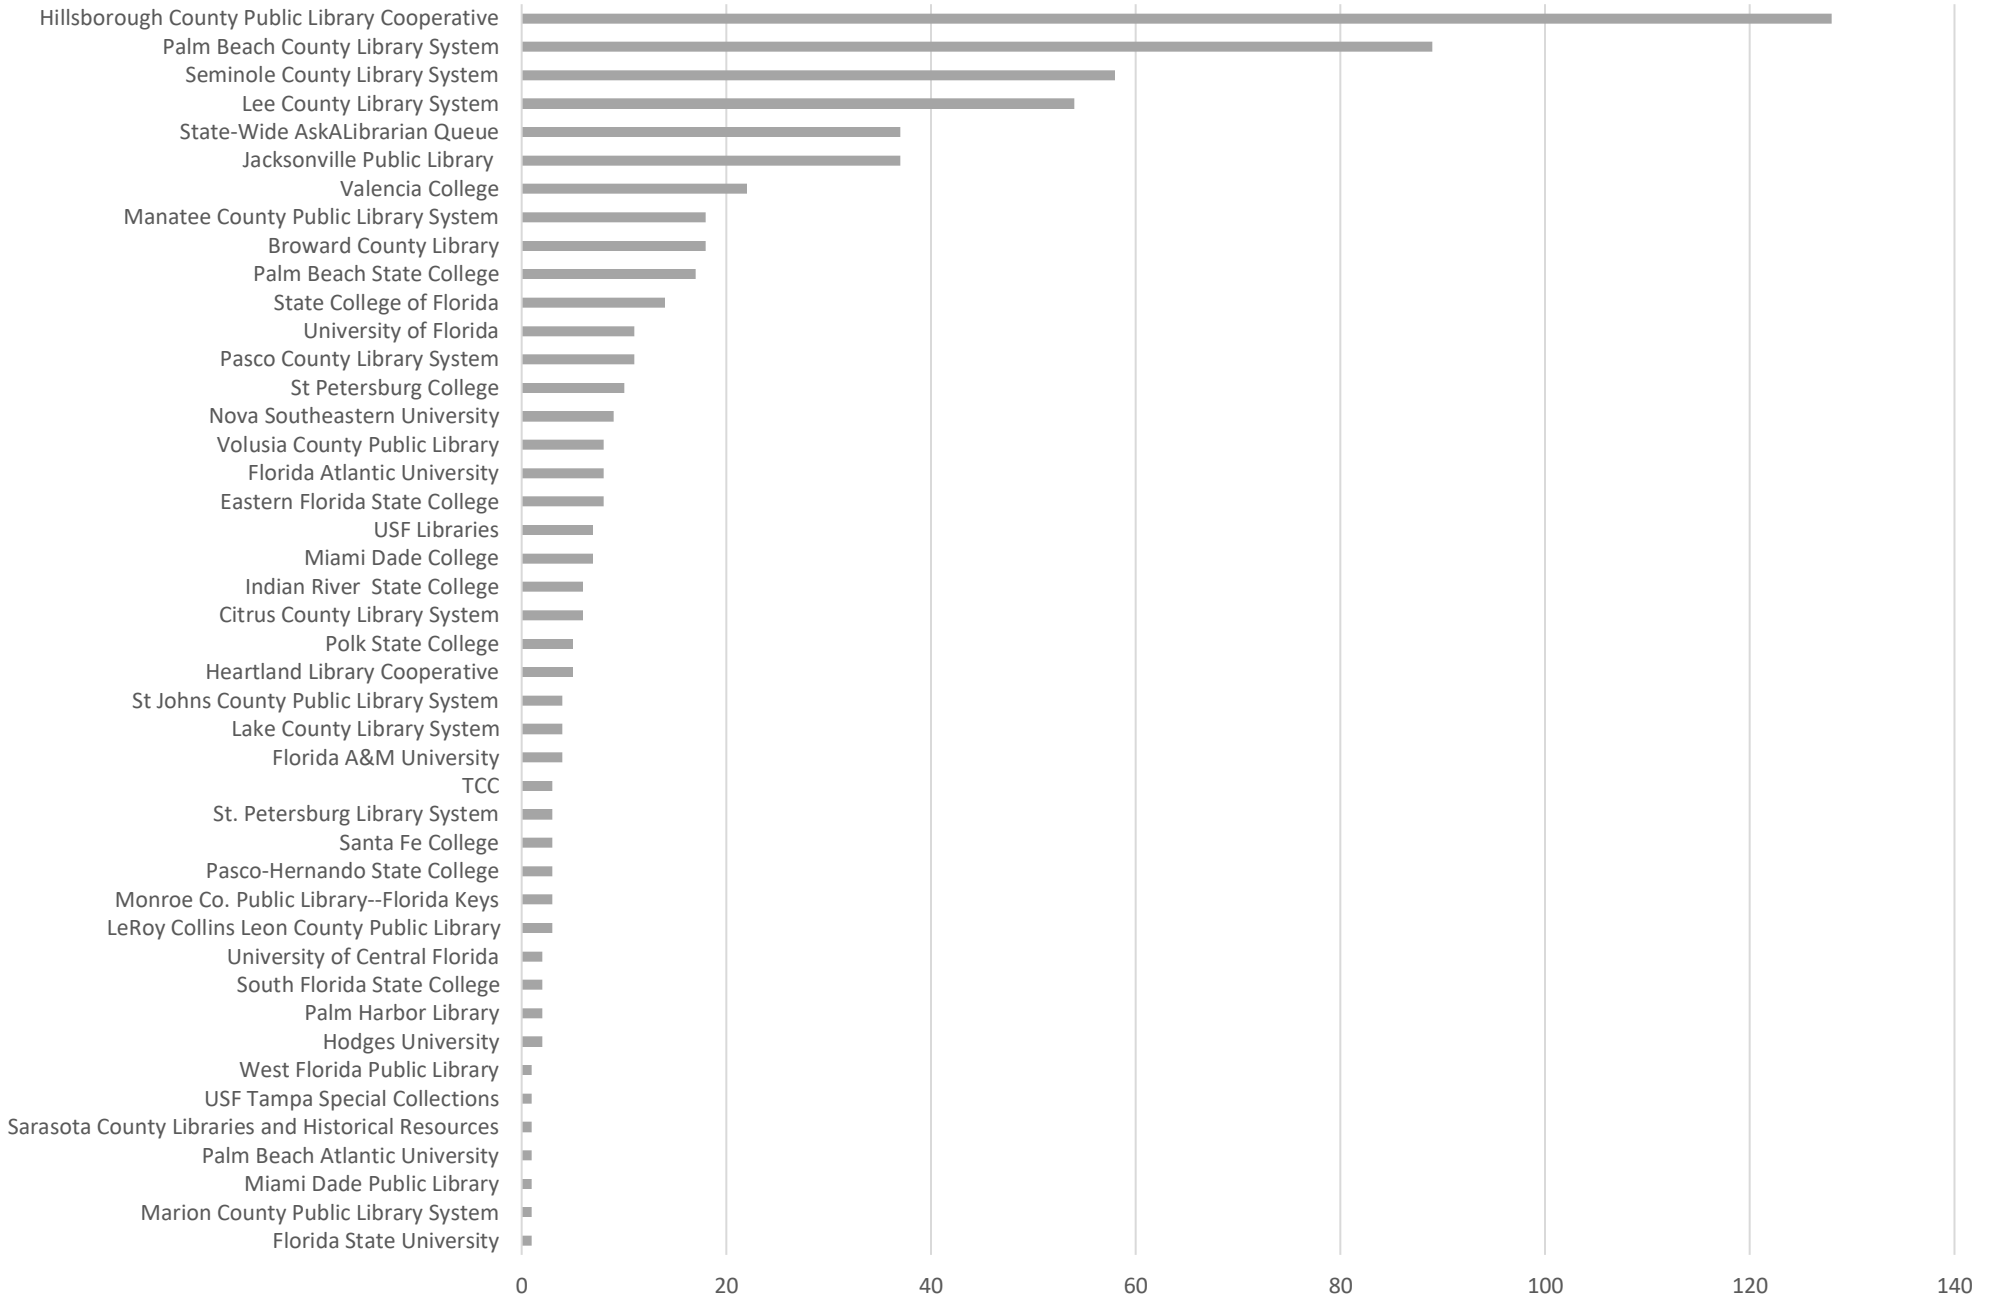

Total SMS by Library