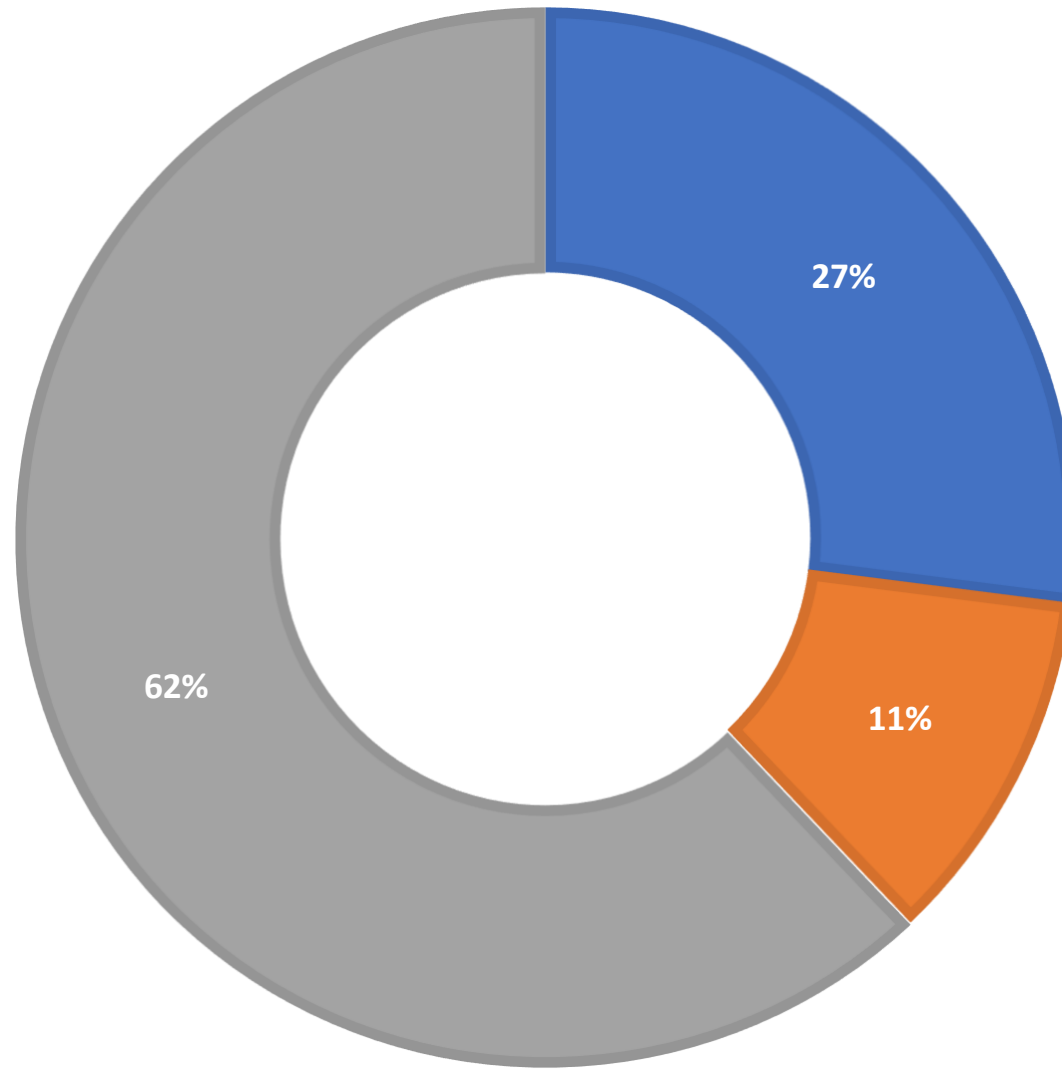

Which Departments Answered Chats (by type)?

■ Statewide ■ Academic ■ Local