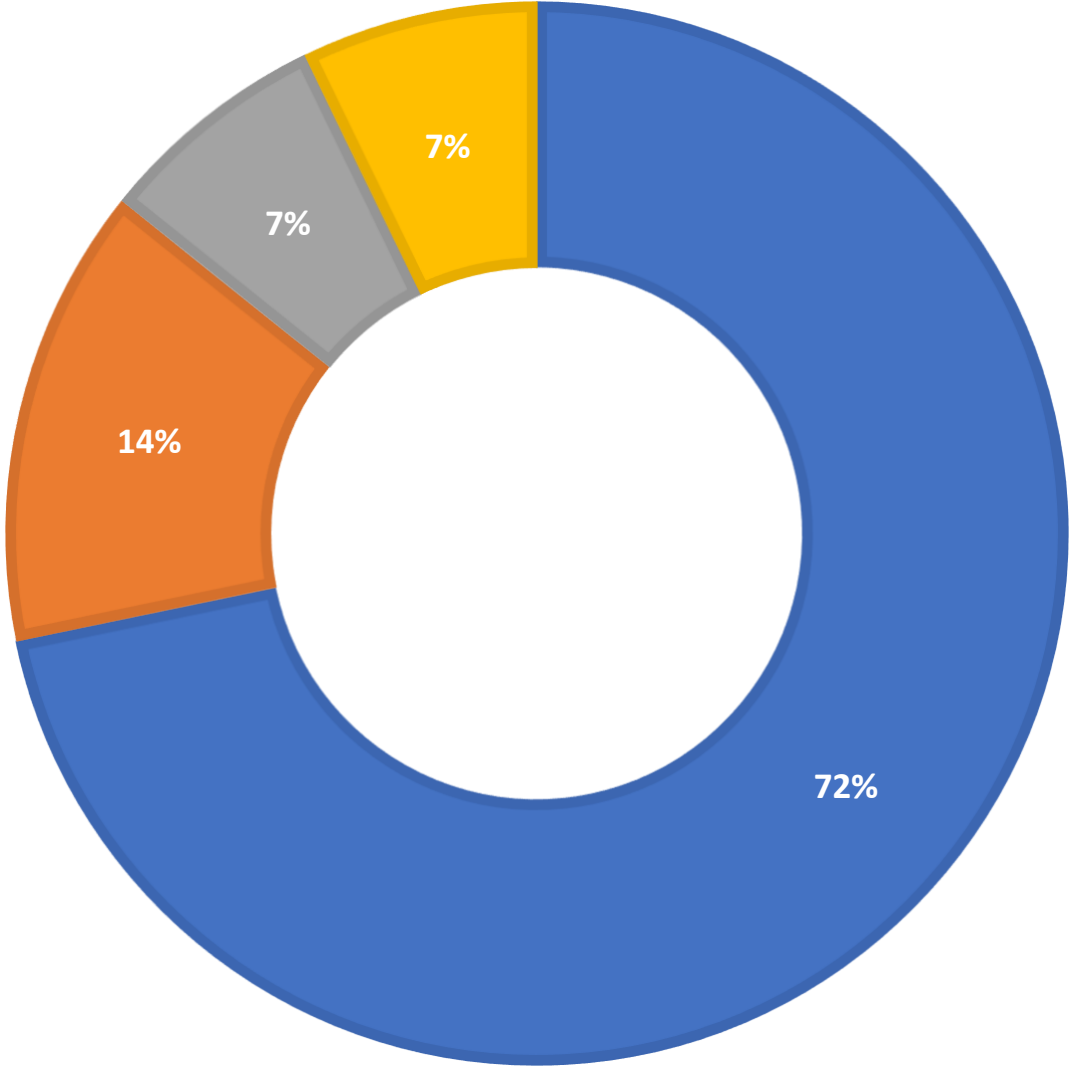

What's the Breakdown of Questions by Source?

■ CHAT ■ EMAIL ■ SMS ■ FAQ