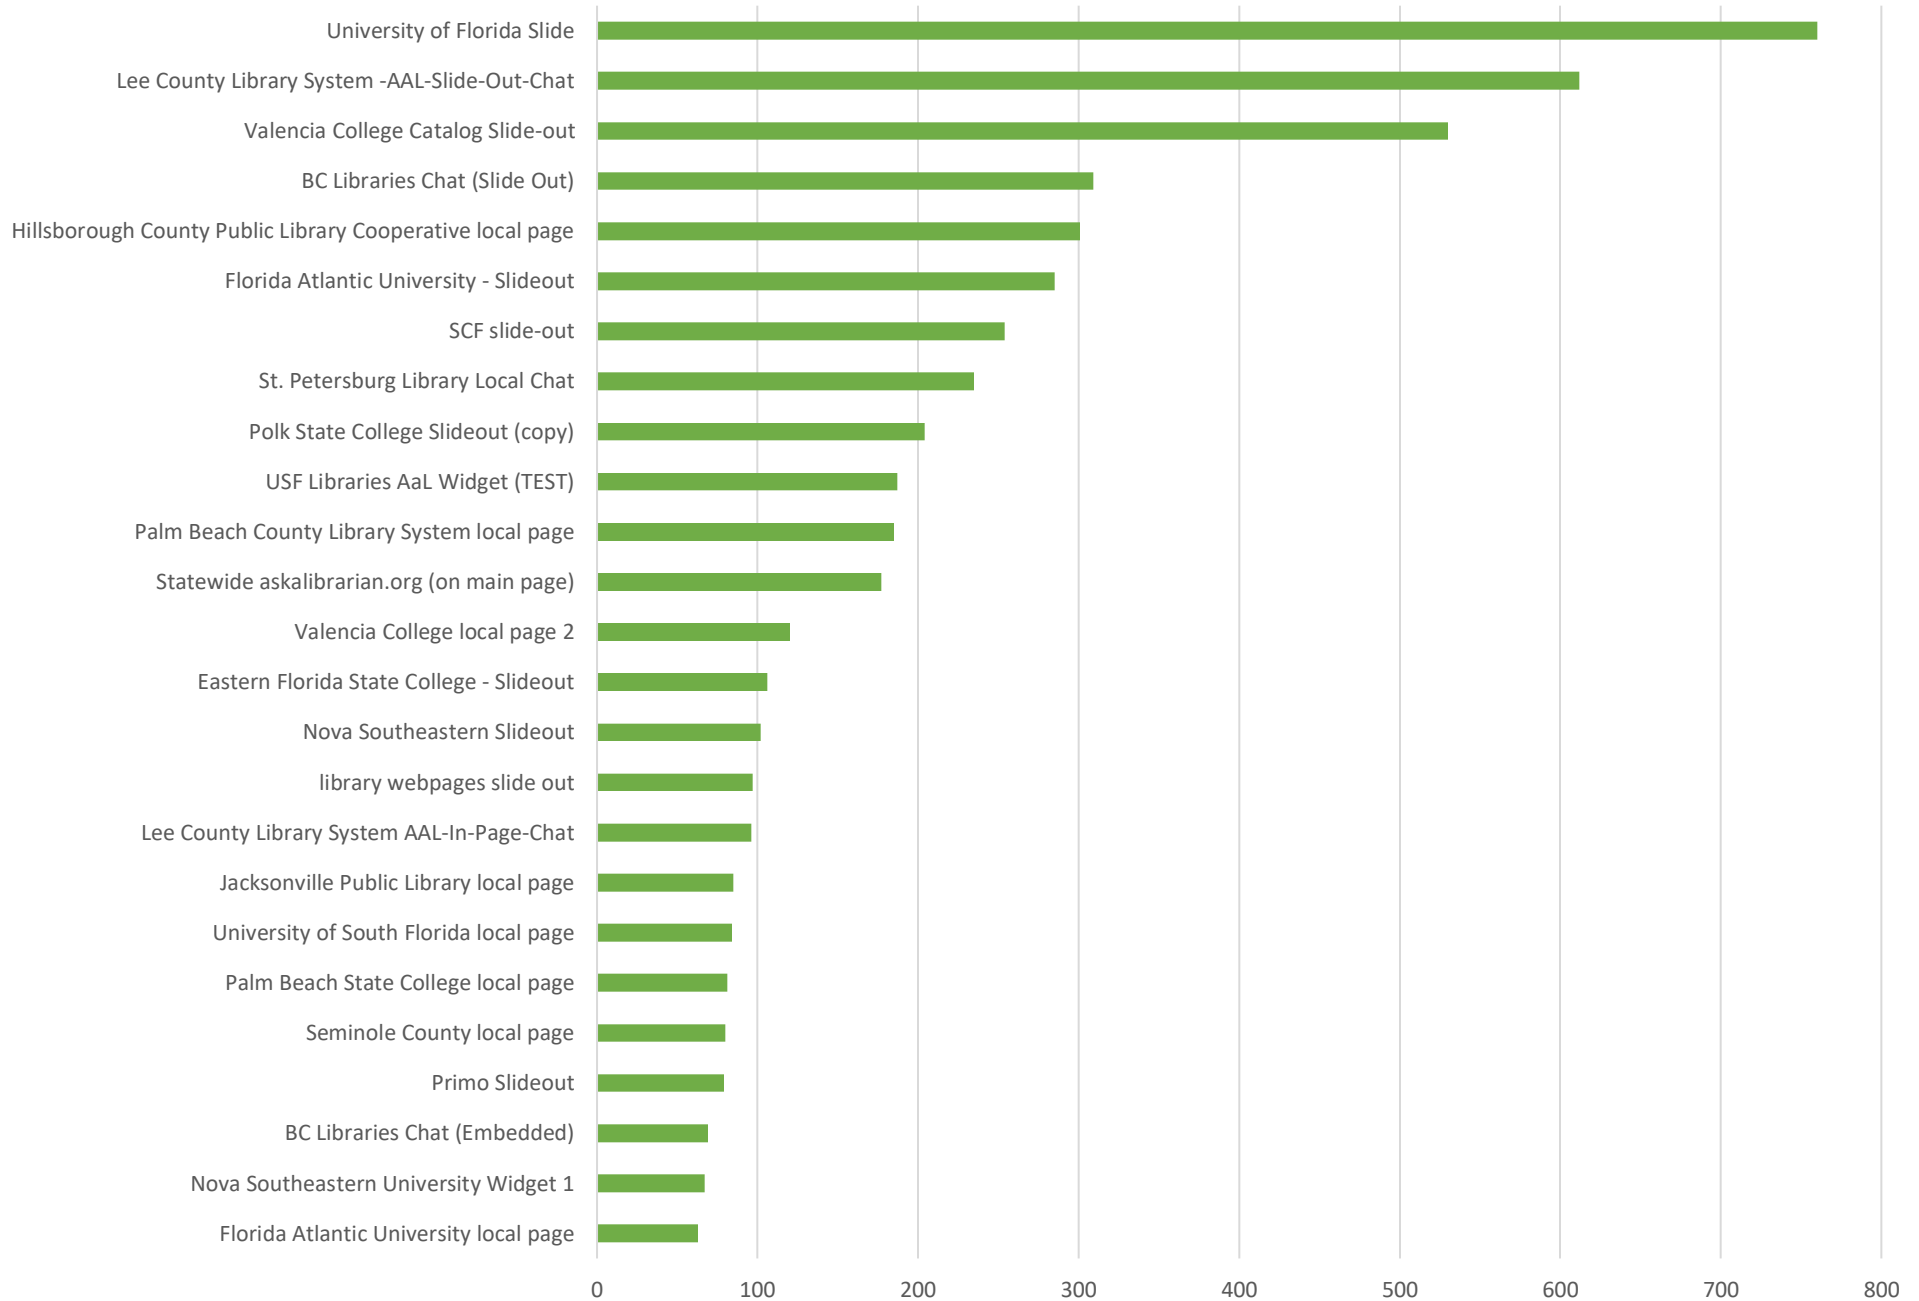

■ Answered ■ Missed

Which Departments Answered Chats (by type)?

■ Statewide ■ Academic ■ Local

Which Department Answered Chats (by local library)?

Which Widgets Brought in the Most Chats (Top 25)?

Email

Total Emails by Library (Top 46)