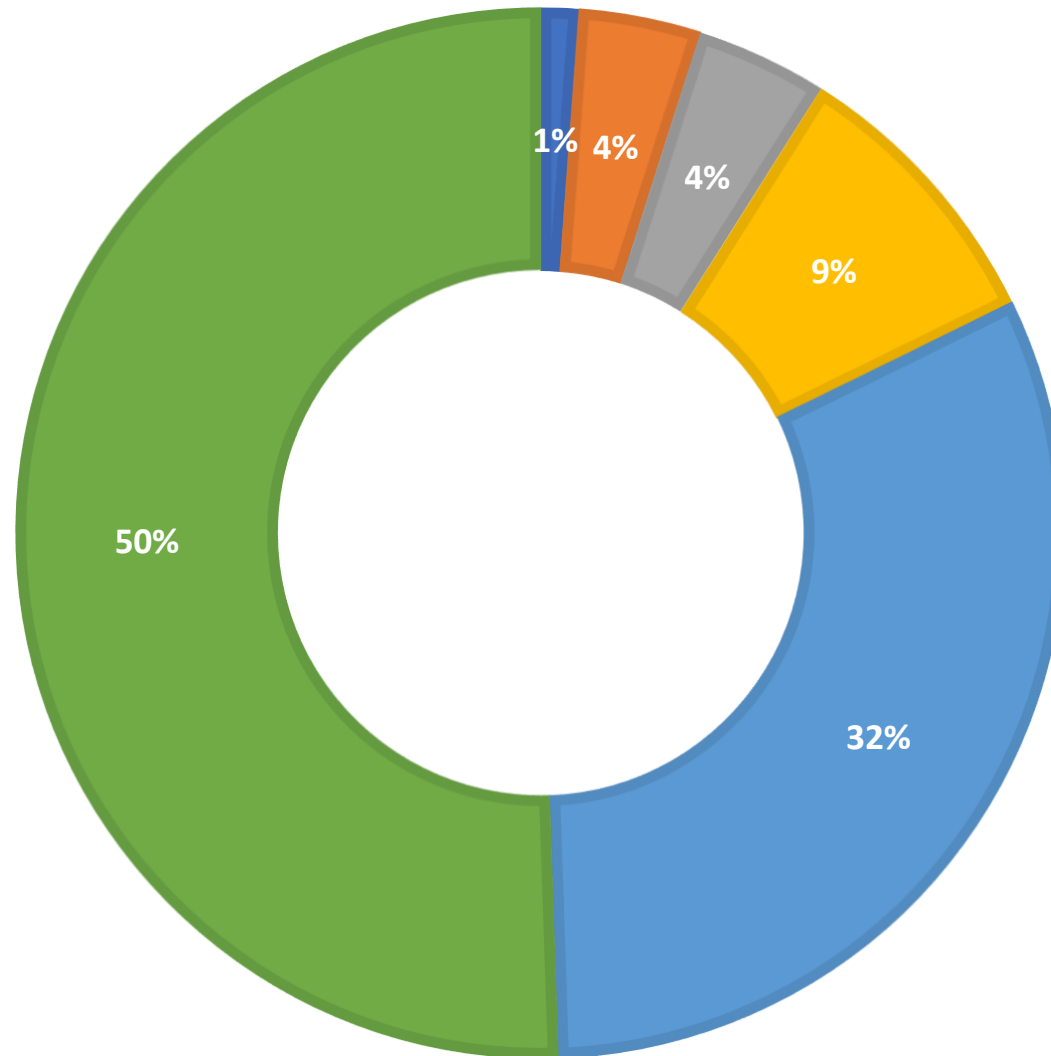

What Devices are Patrons Using to Ask Questions?

■ iPad ■ Chrome OS ■ Android ■ iPhone ■ Macintosh ■ Windows