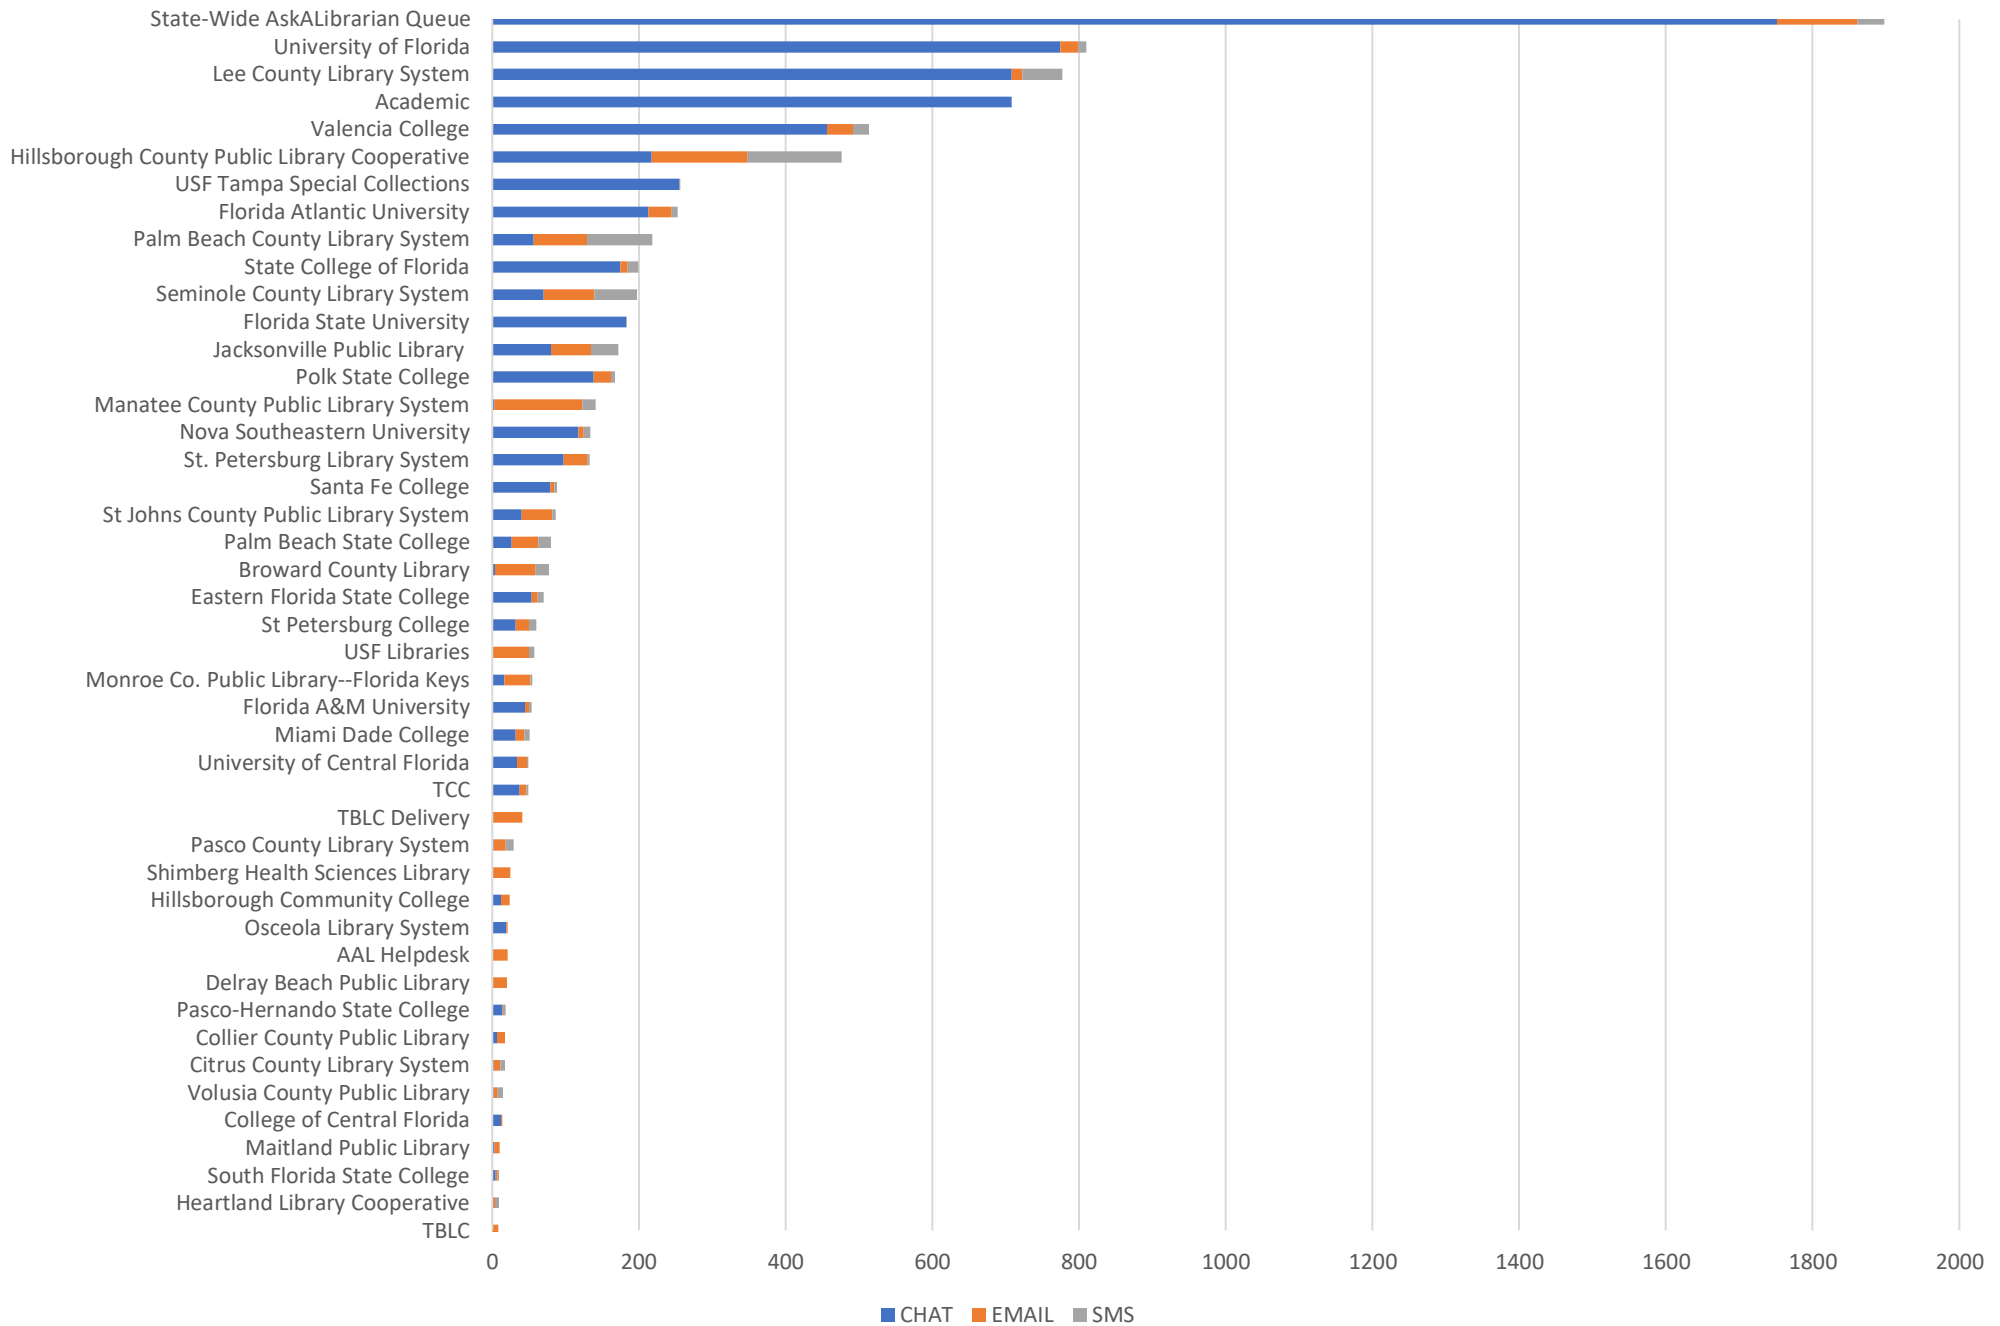

AskALibrarian.org

the Human Search Engine

February 2023 Statistics

Question Type	
Chat	6,484
Email	1,264
SMS	638
FAQ Views	650
Total	9,036

Total Transactions by Entry Point (Top 45)

What's the Breakdown of Questions by Source?