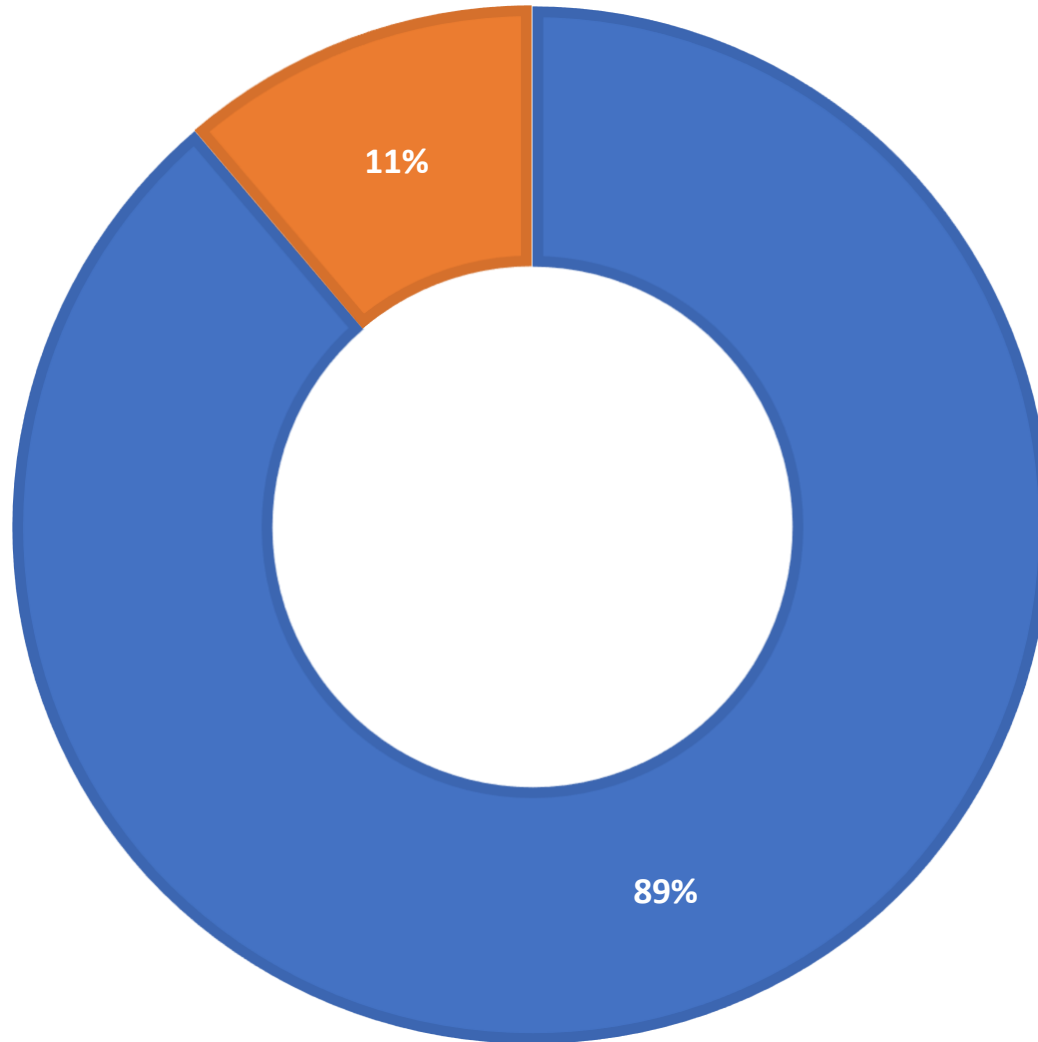

What Percent of Chats Were Answered/Missed?

■ Answered ■ Missed