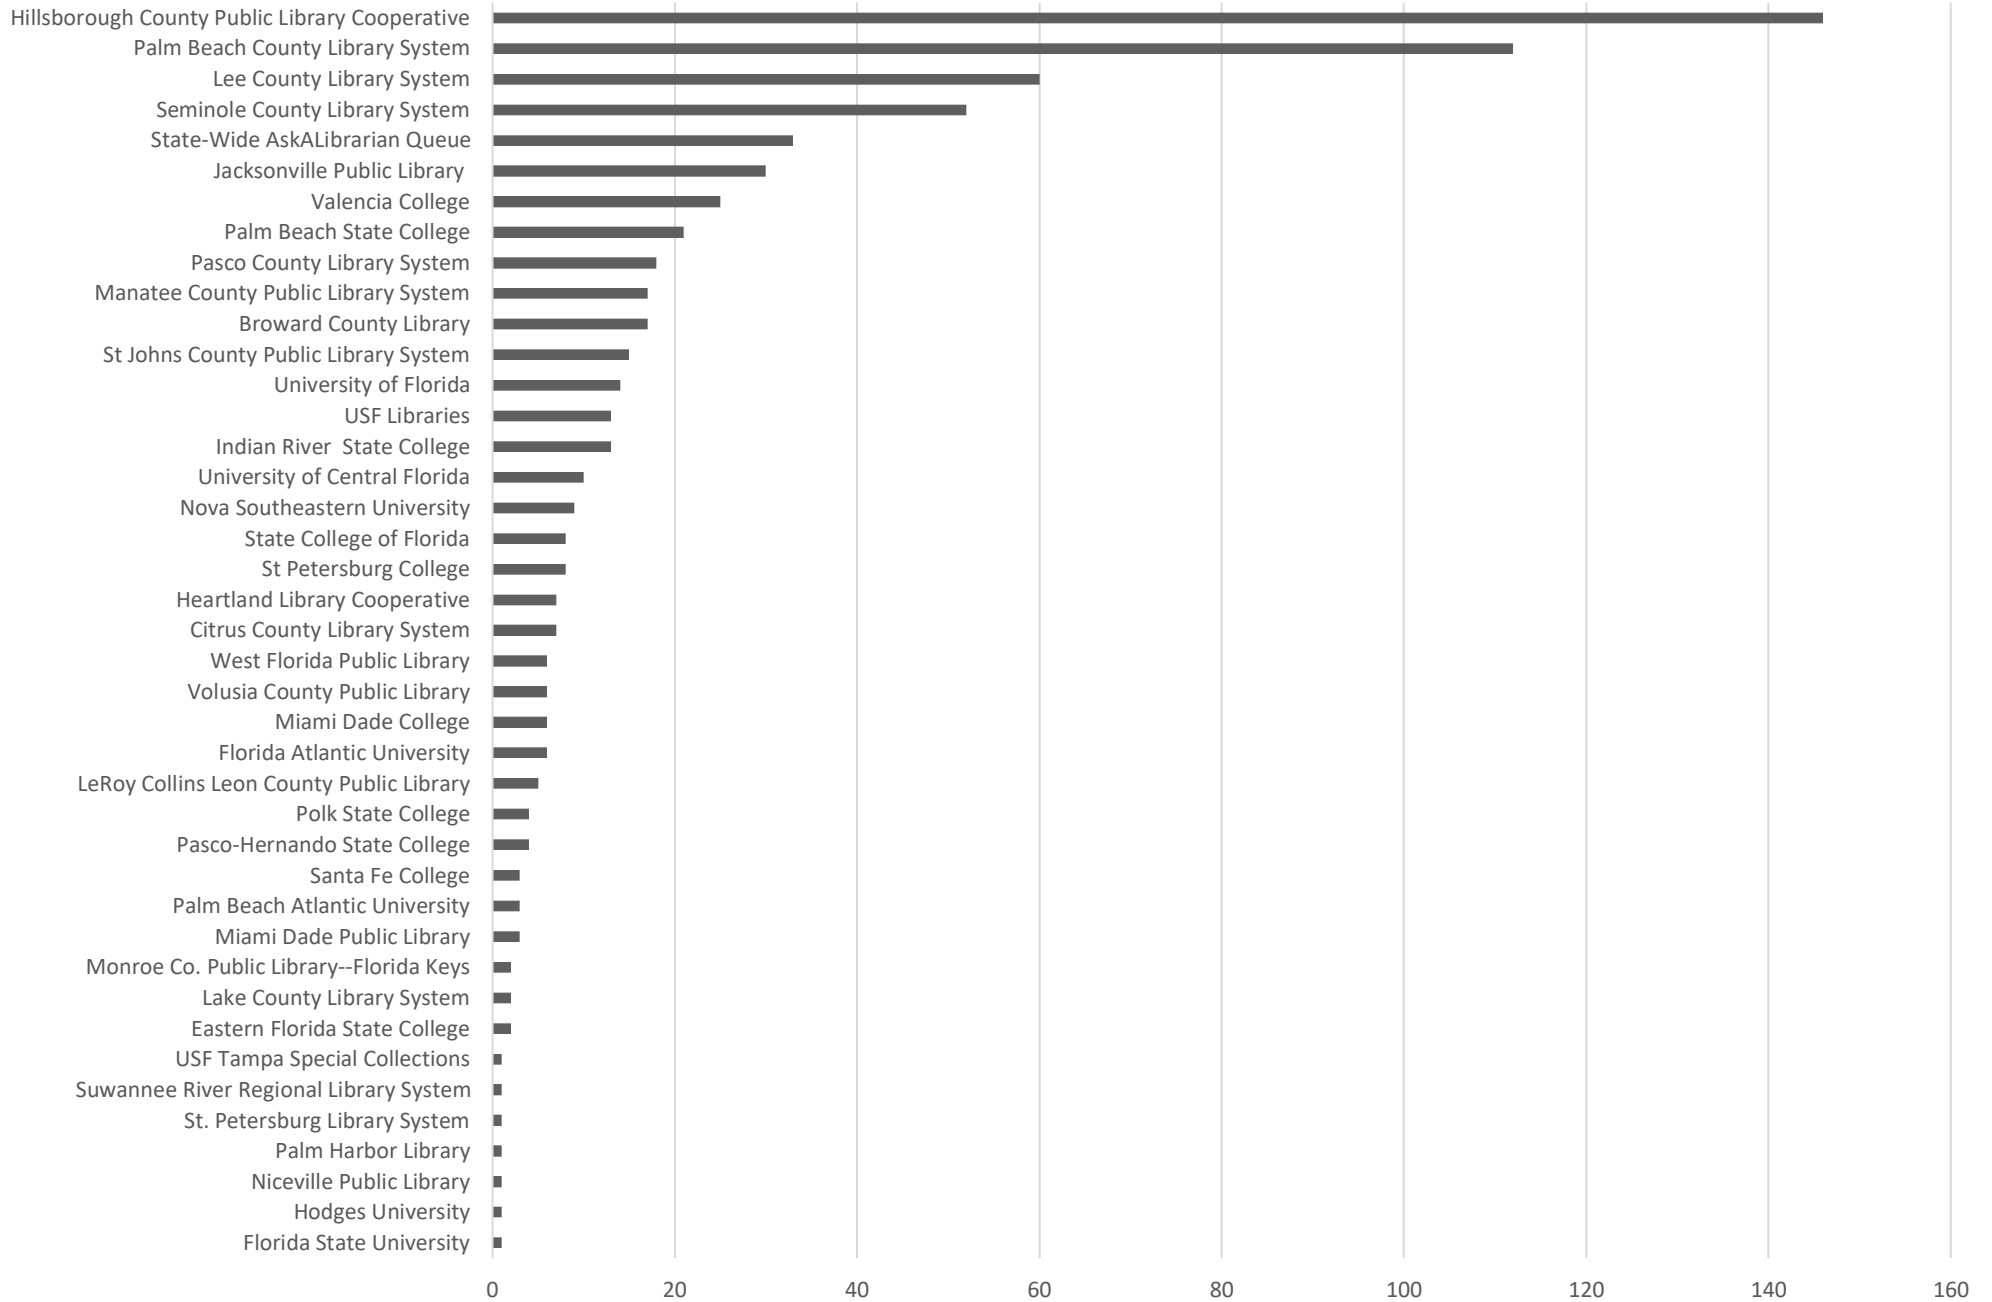

Total SMS by Library