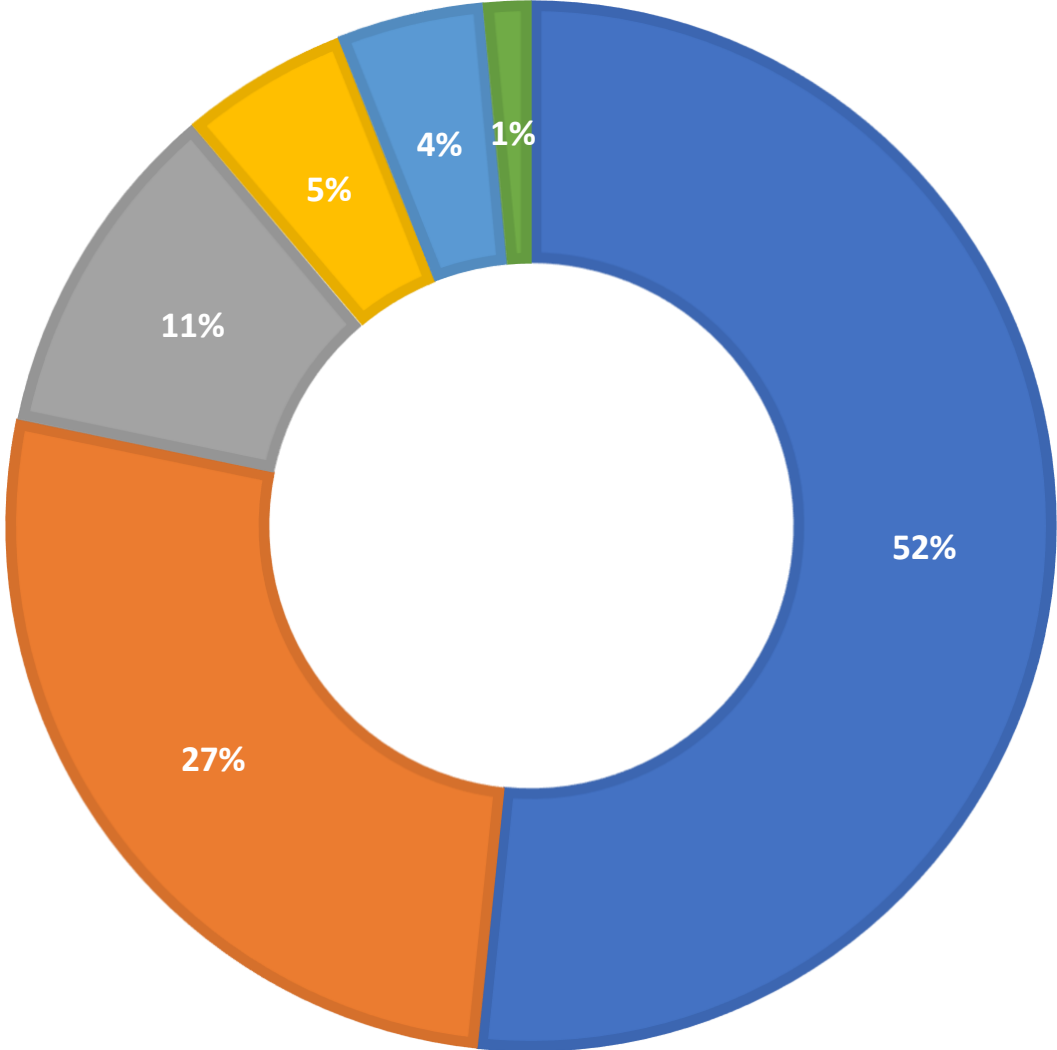

What Devices are Patrons Using to Ask Questions?

Windows Macintosh iPhone Android Chrome OS iPad