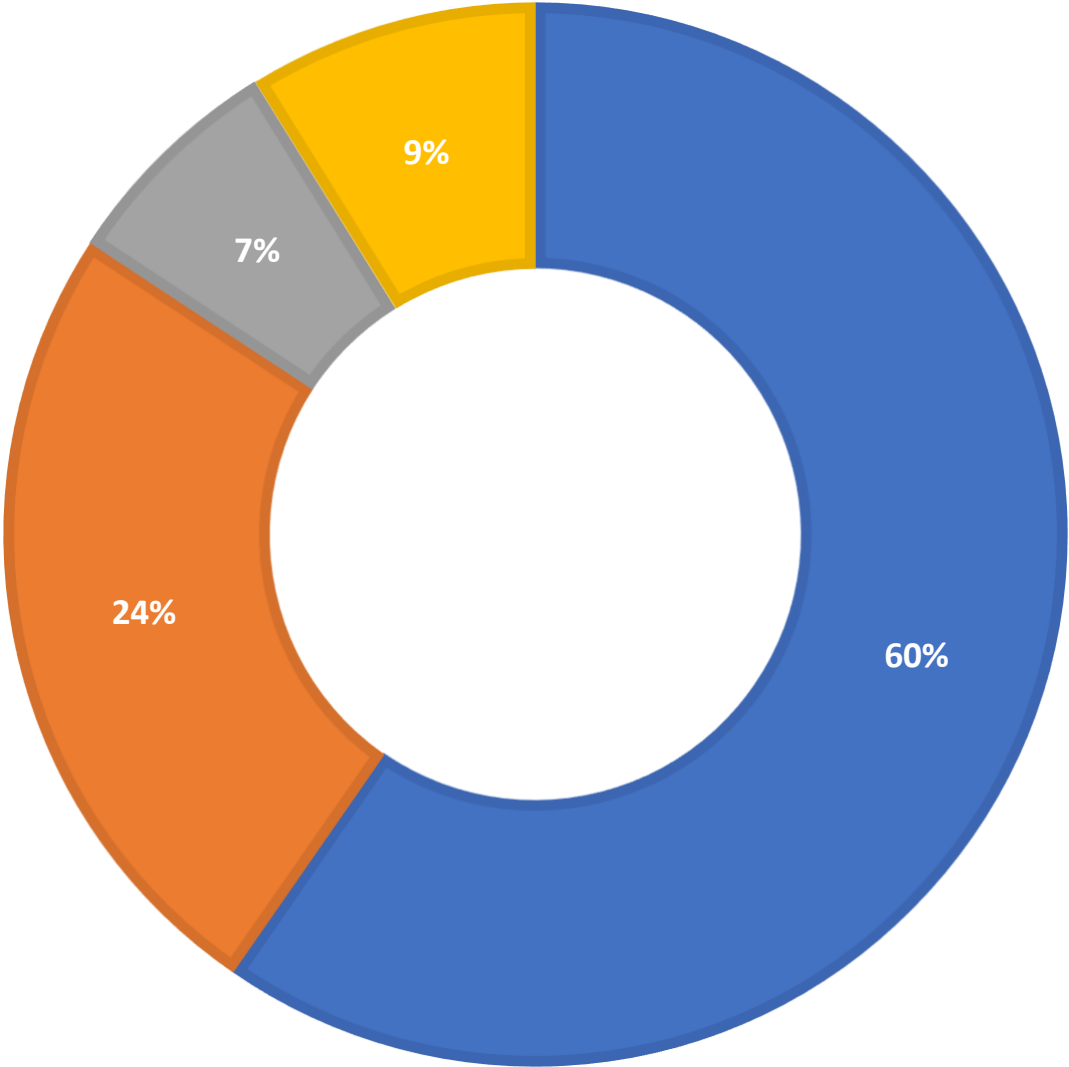

What's the Breakdown of Questions by Source?

■ CHAT ■ EMAIL ■ SMS ■ FAQ