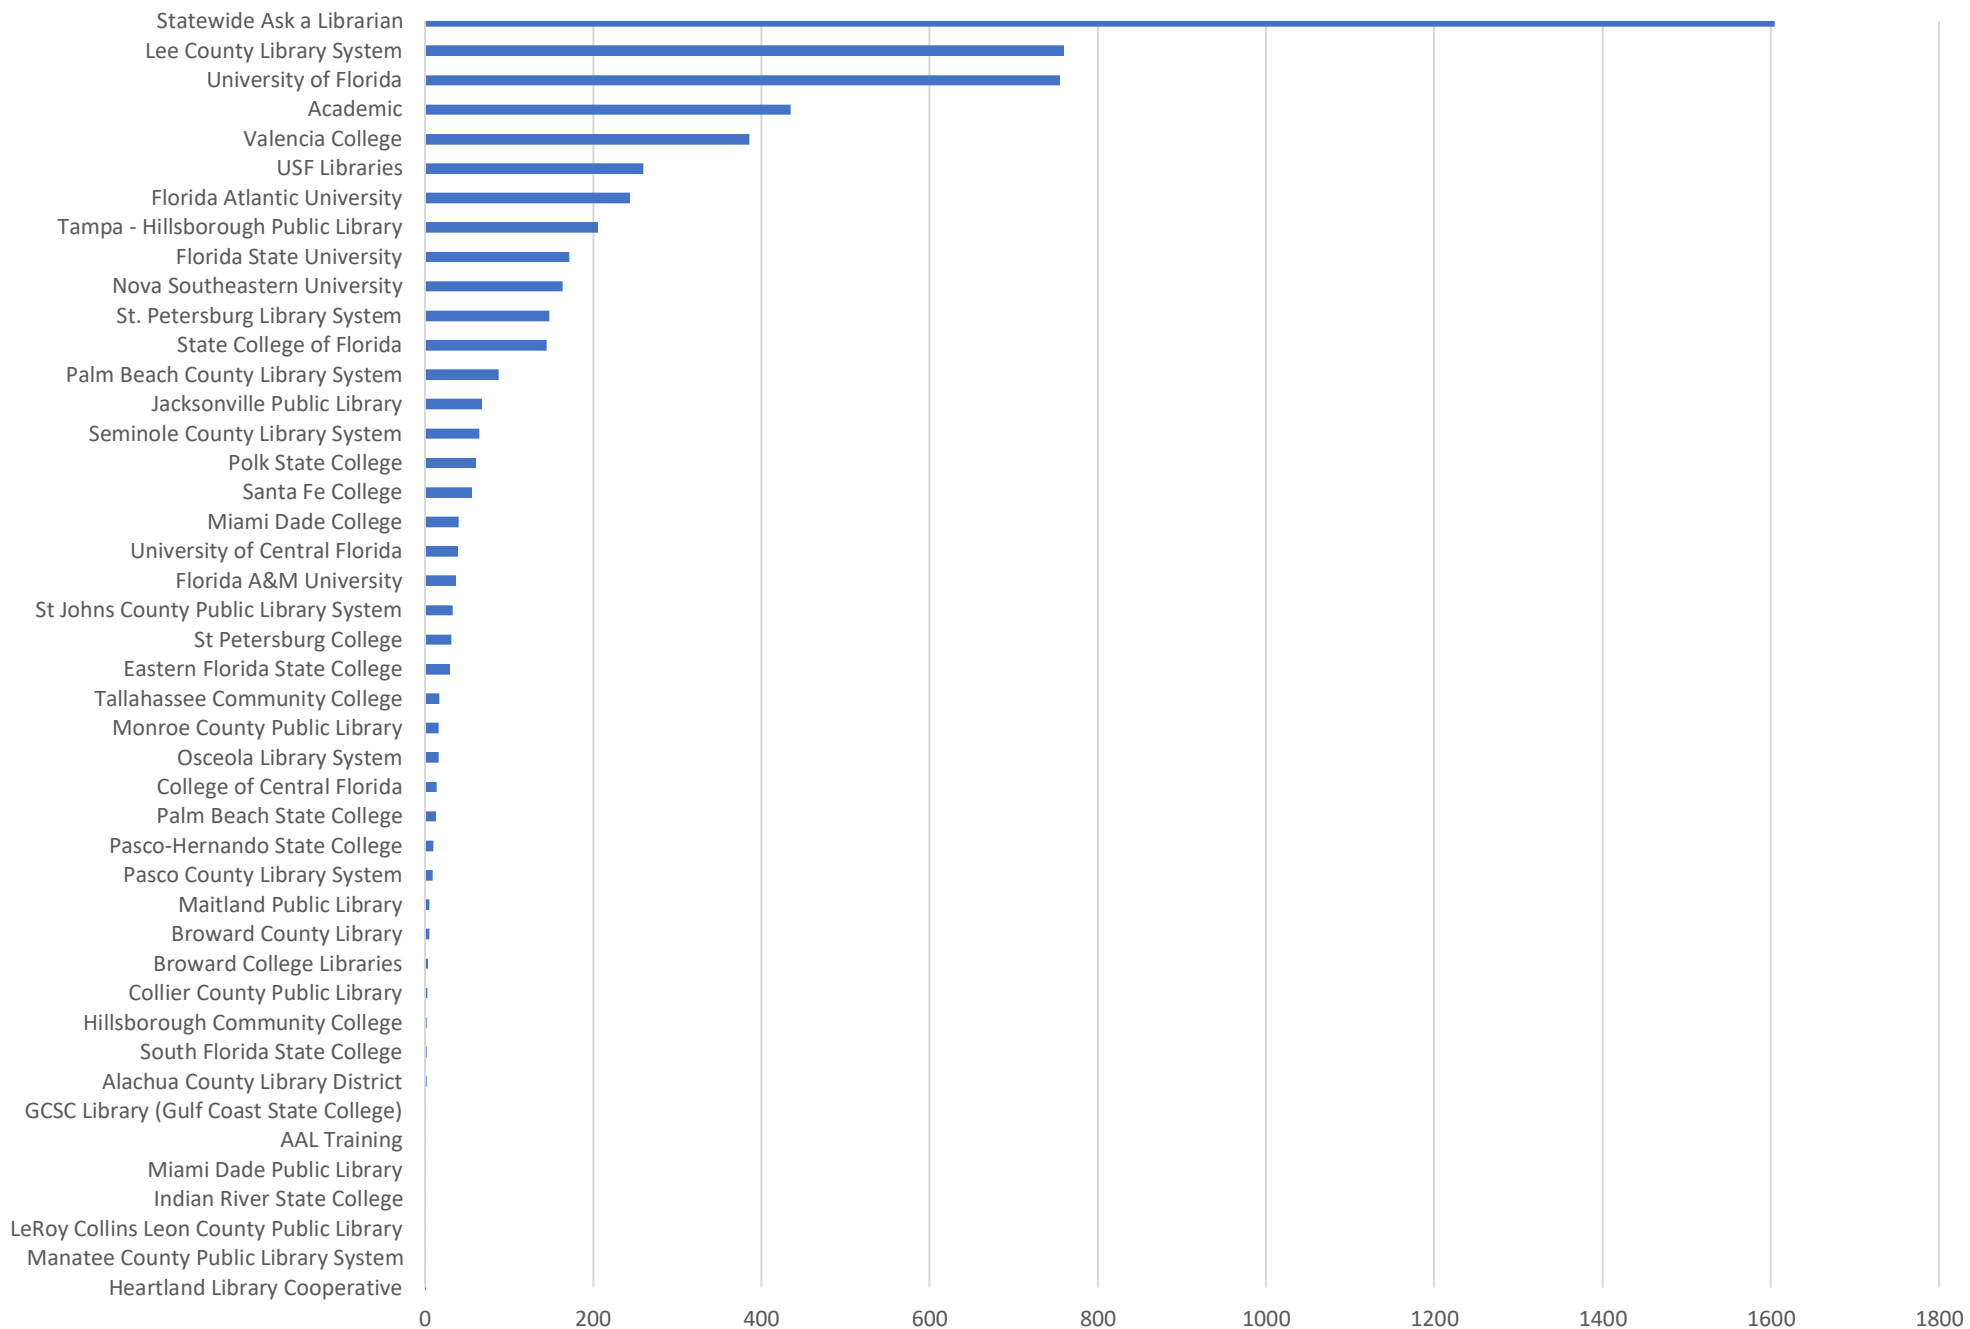

Which Department Answered Chats (by local library)?