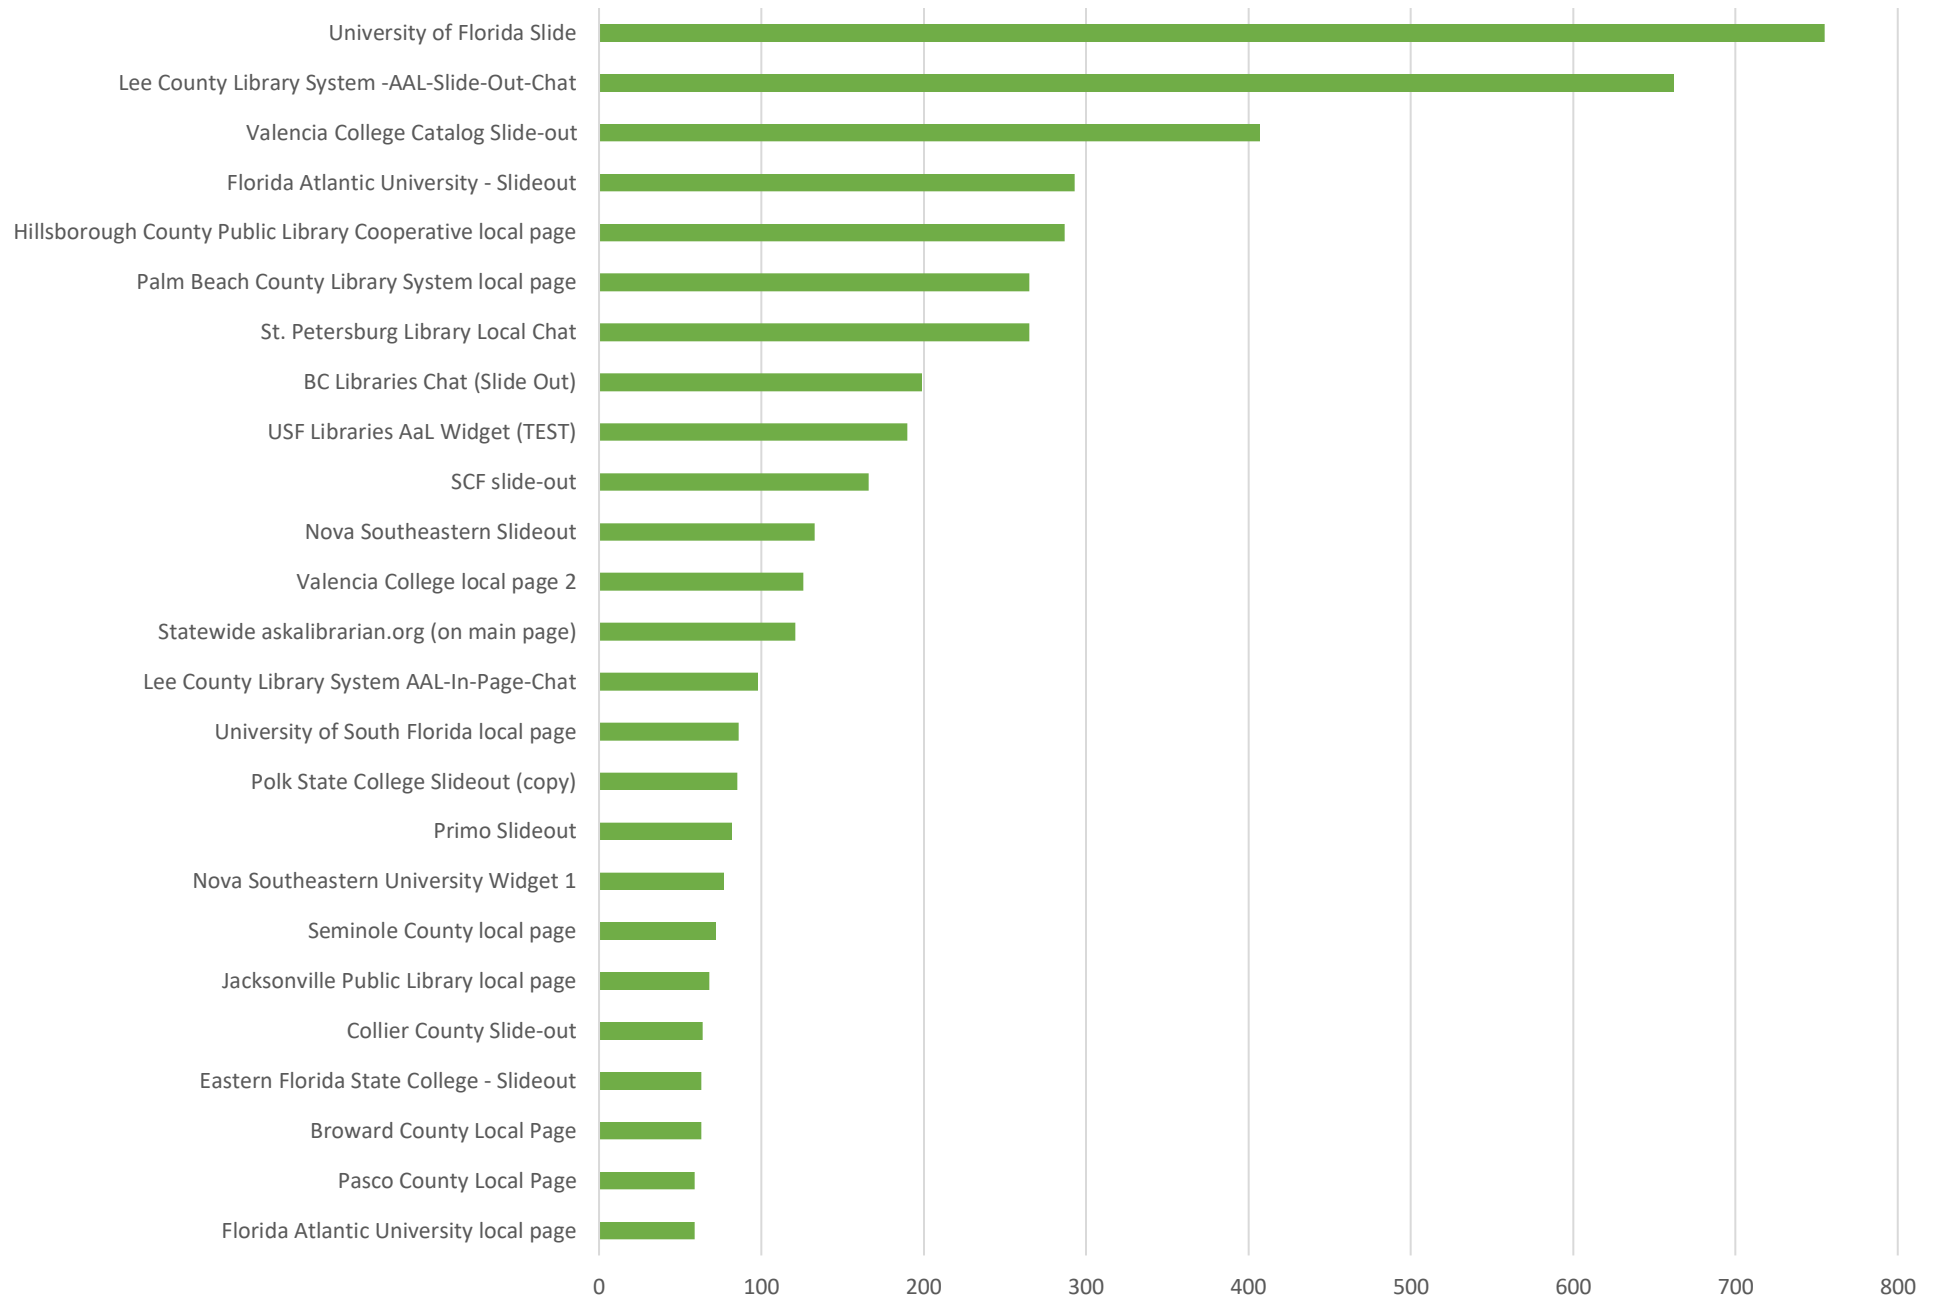

Which Departments Answered Chats (by type)?

■ Statewide ■ Academic ■ Local

Which Department Answered Chats (by local library)?

Which Widgets Brought in the Most Chats (Top 25)?

Email

Total Emails by Library (Top 47)