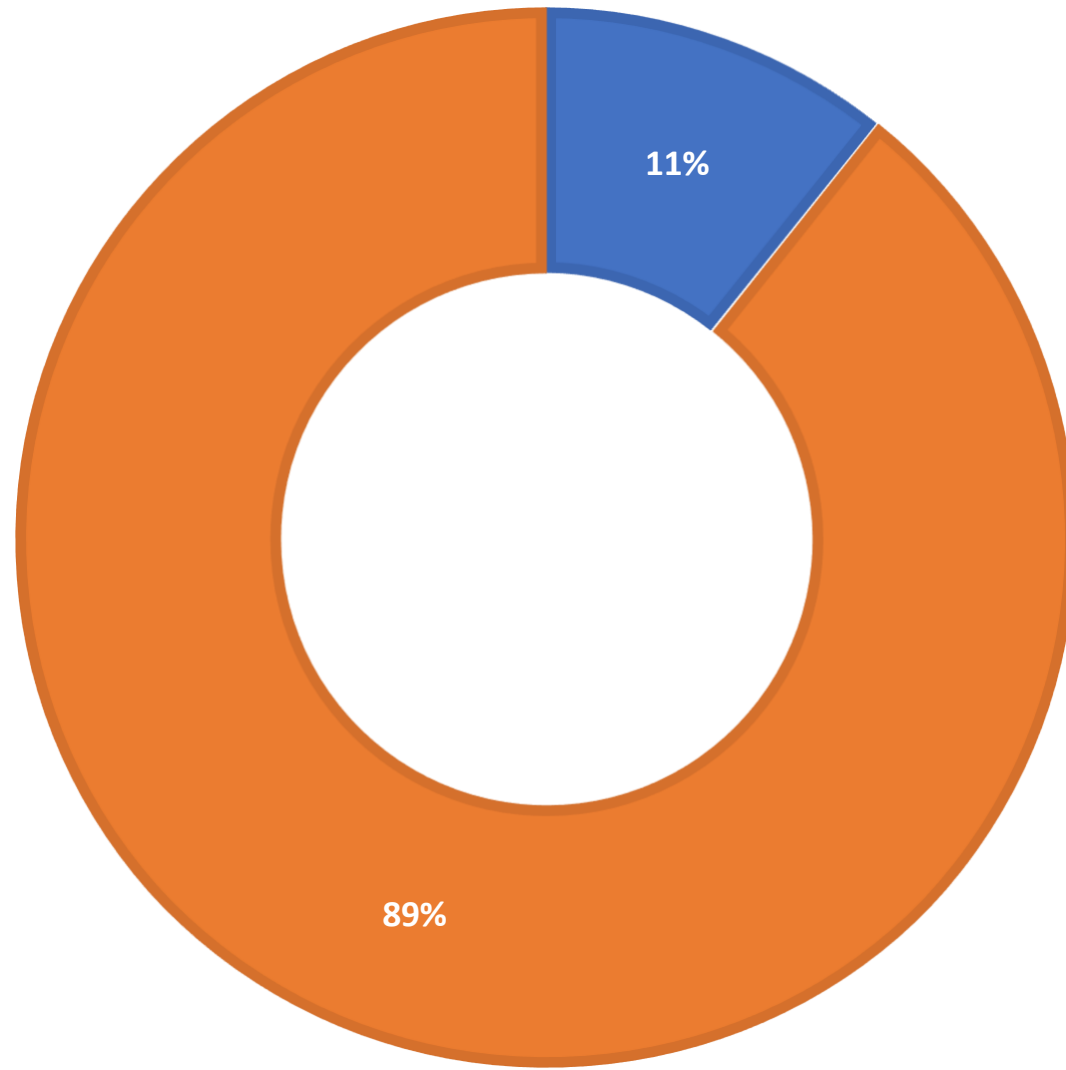

What Percent of Chats Were Answered/Missed?

■ MISSED ■ ANSWERED