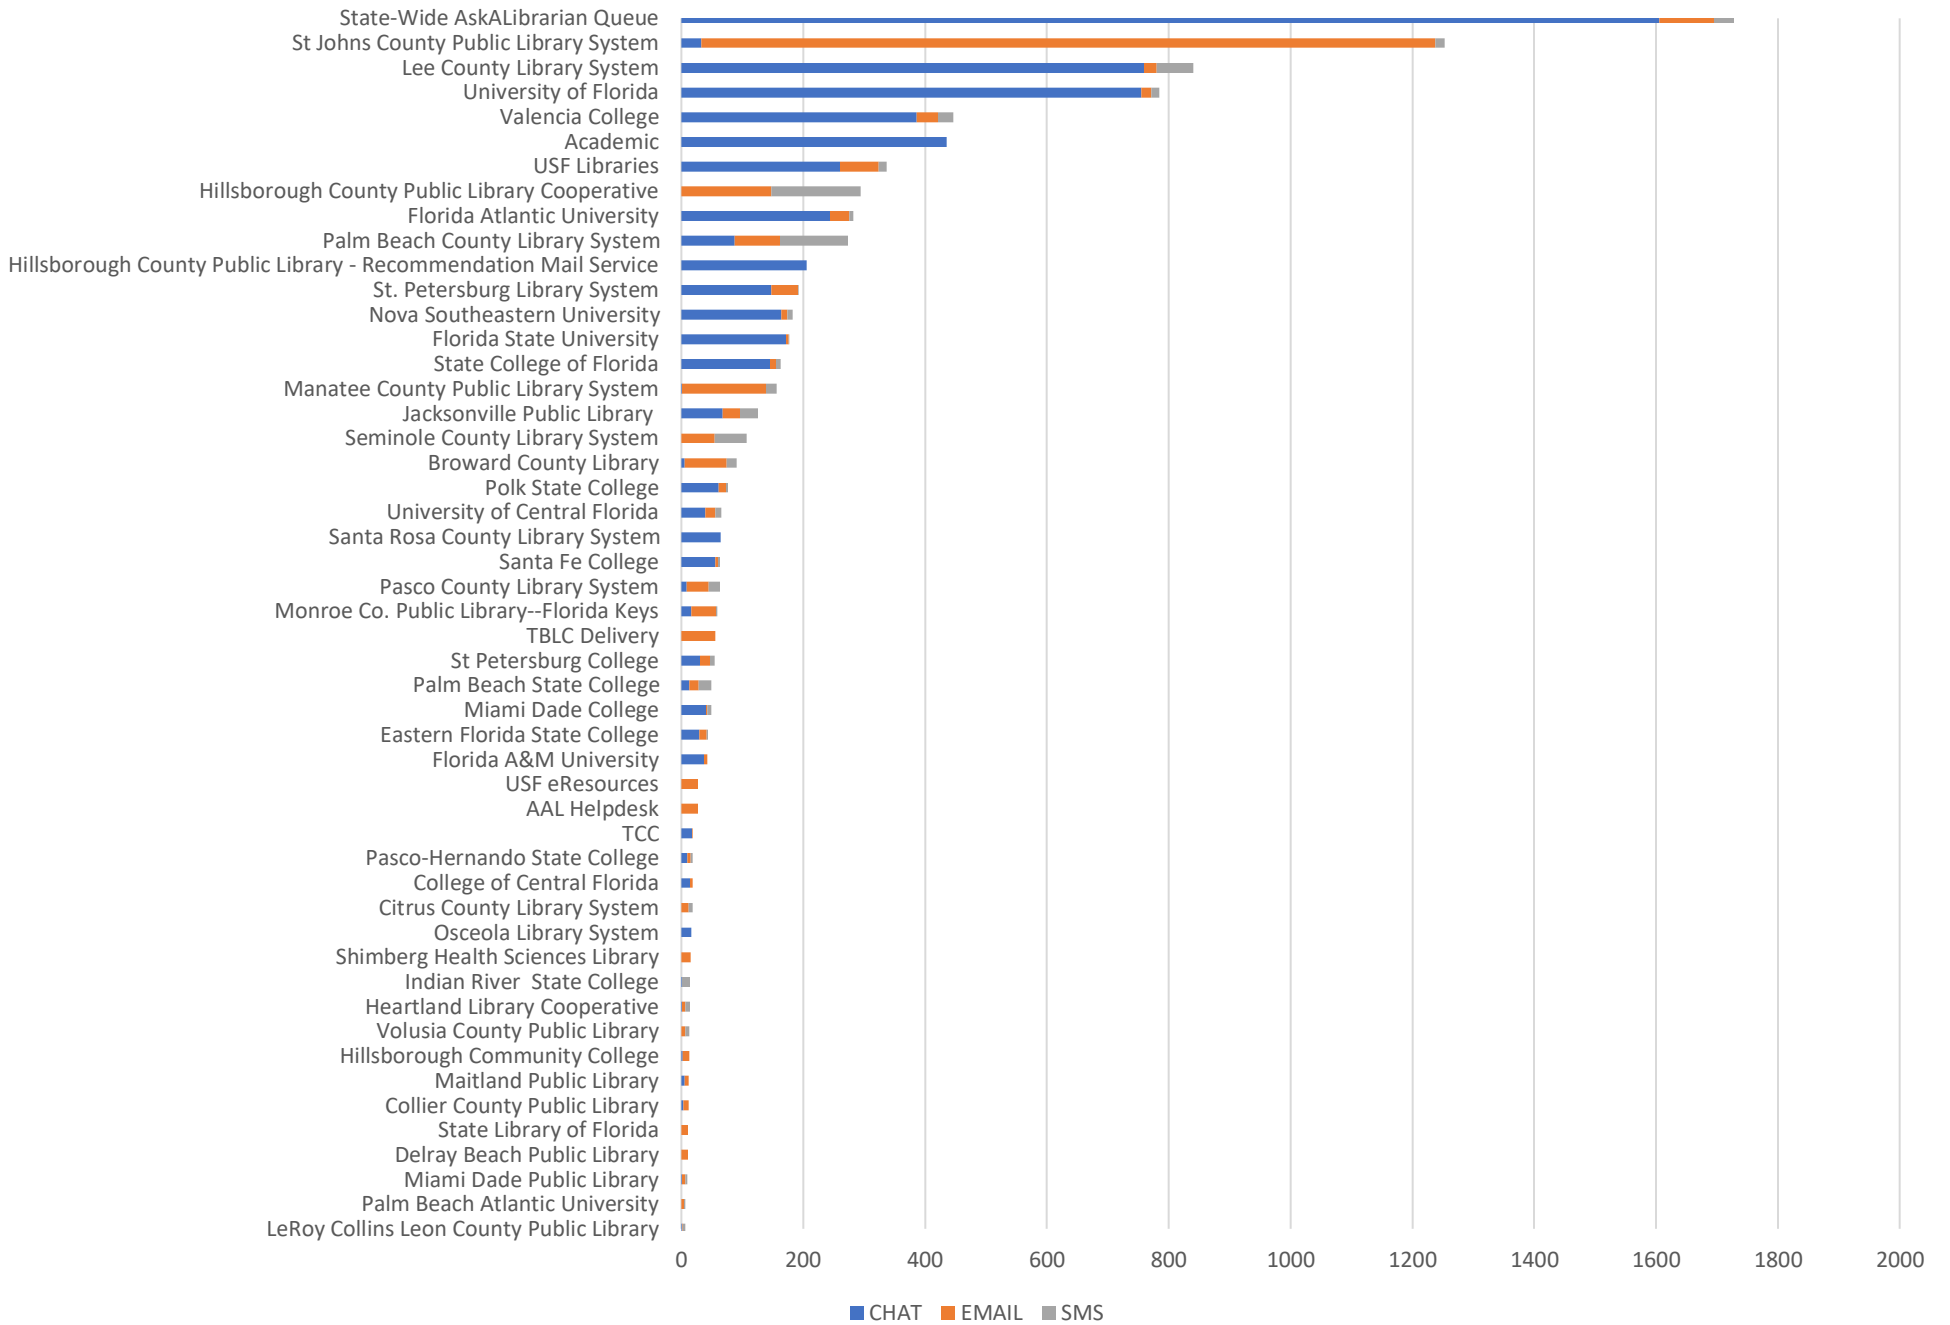

AskALibrarian.org

the Human Search Engine

January 2023 Statistics

Question Type	
Chat	5,953
Email	2,457
SMS	694
FAQ Views	880
Total	9,984

Total Transactions by Entry Point (Top 50)

What's the Breakdown of Questions by Source?