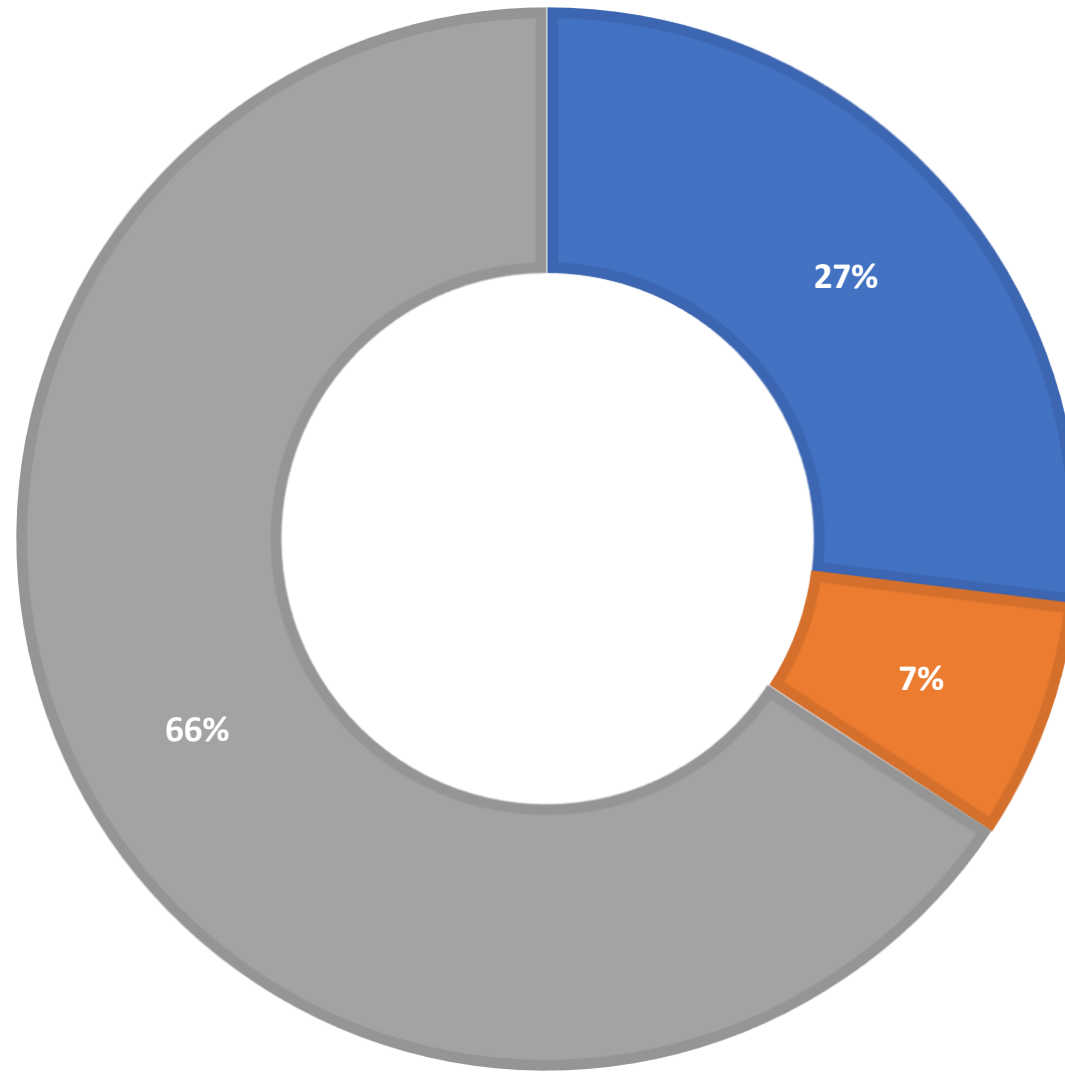

Which Departments Answered Chats (by type)?

■ Statewide ■ Academic ■ Local