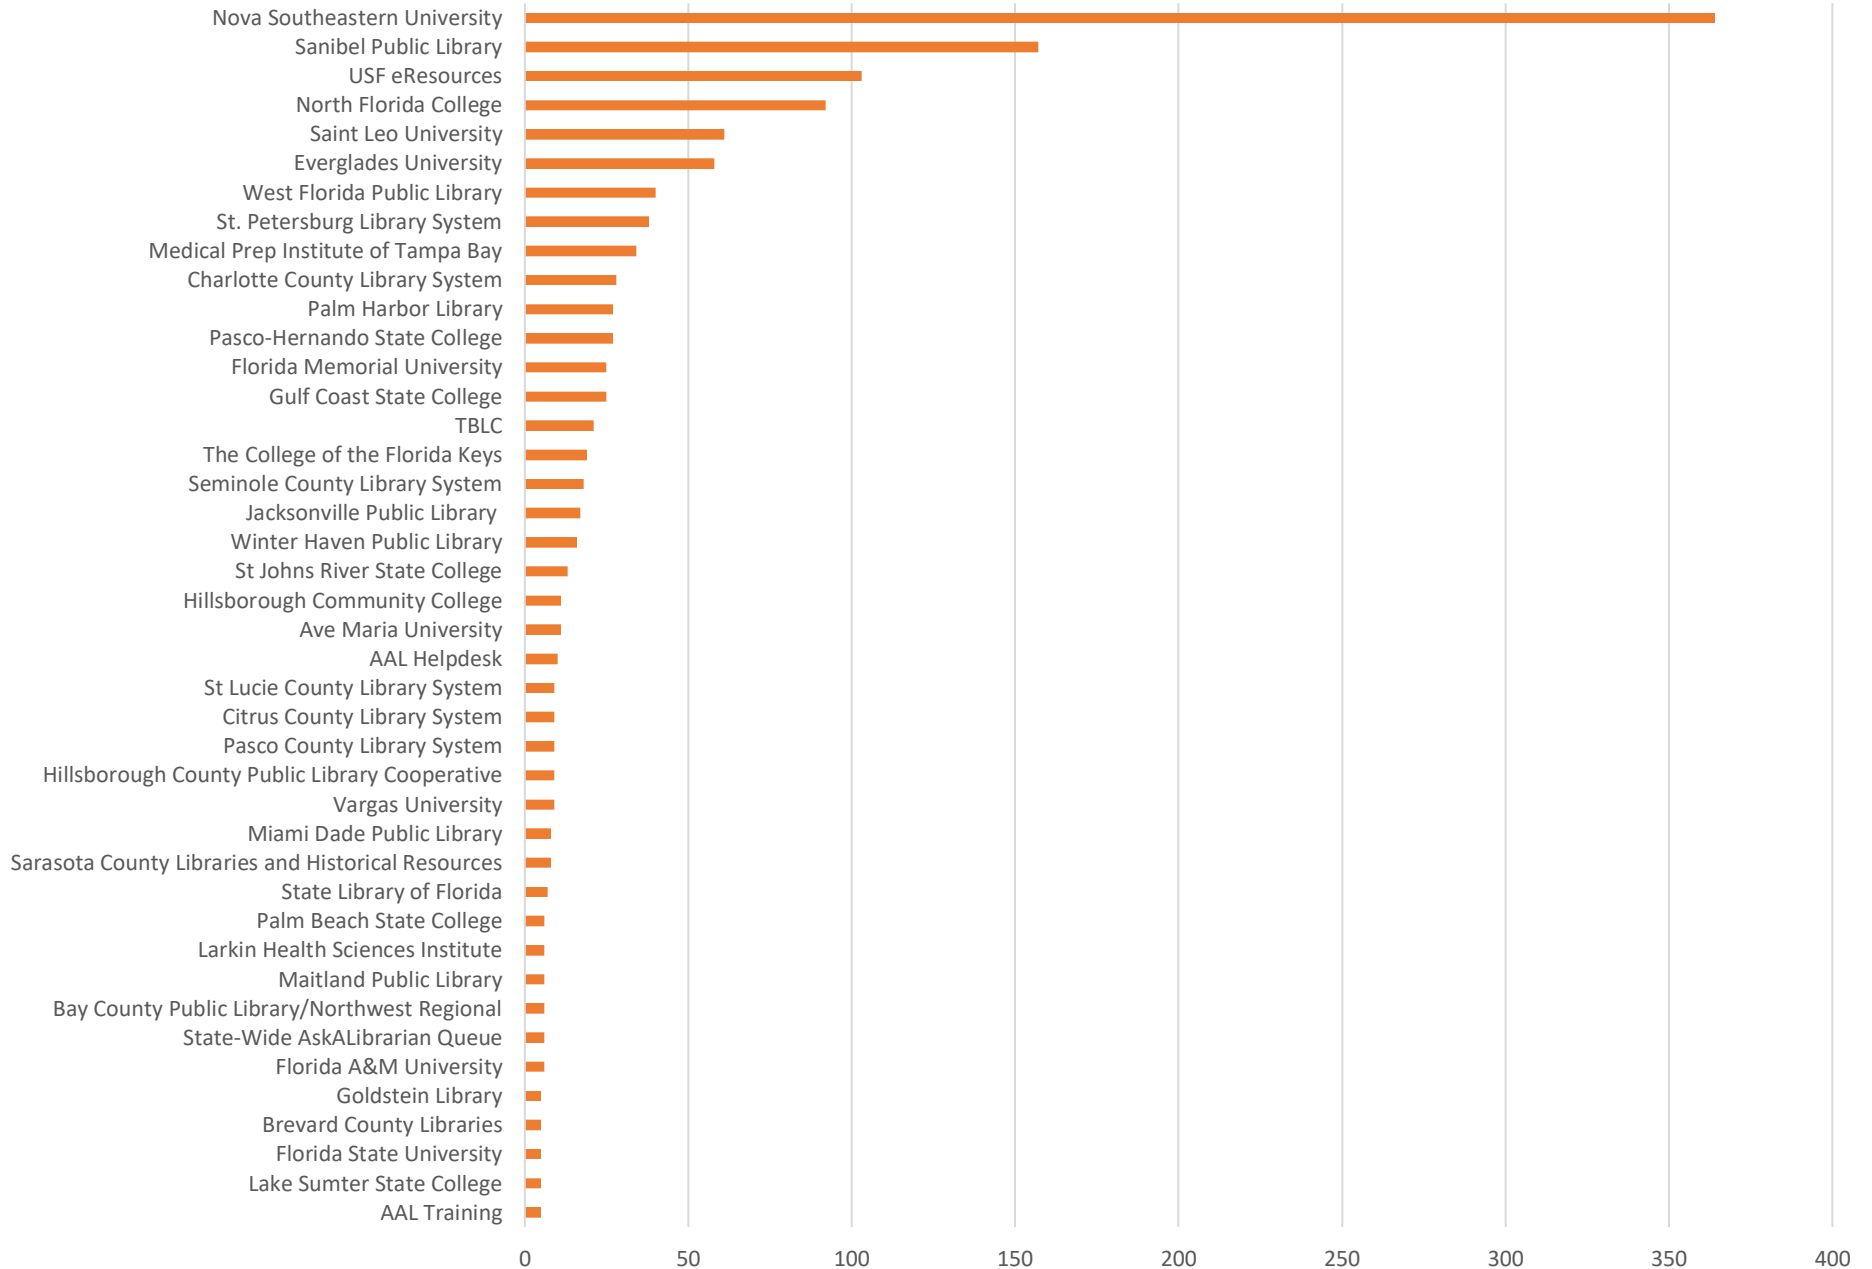

Total Emails by Library

Top 25 FAQ Search Terms (Queries)

health	25	coaching	6
license	17	business	5
diet	11	address	5
need	10	public	5
number	9	obtain	4
nutrition	9	hyderabad	4
florida	9	copy	4
driver	8	find	4
look	8	staying	4
effects	7	indian	4
real	6	state	4
healthy	6	study	4
estate	6