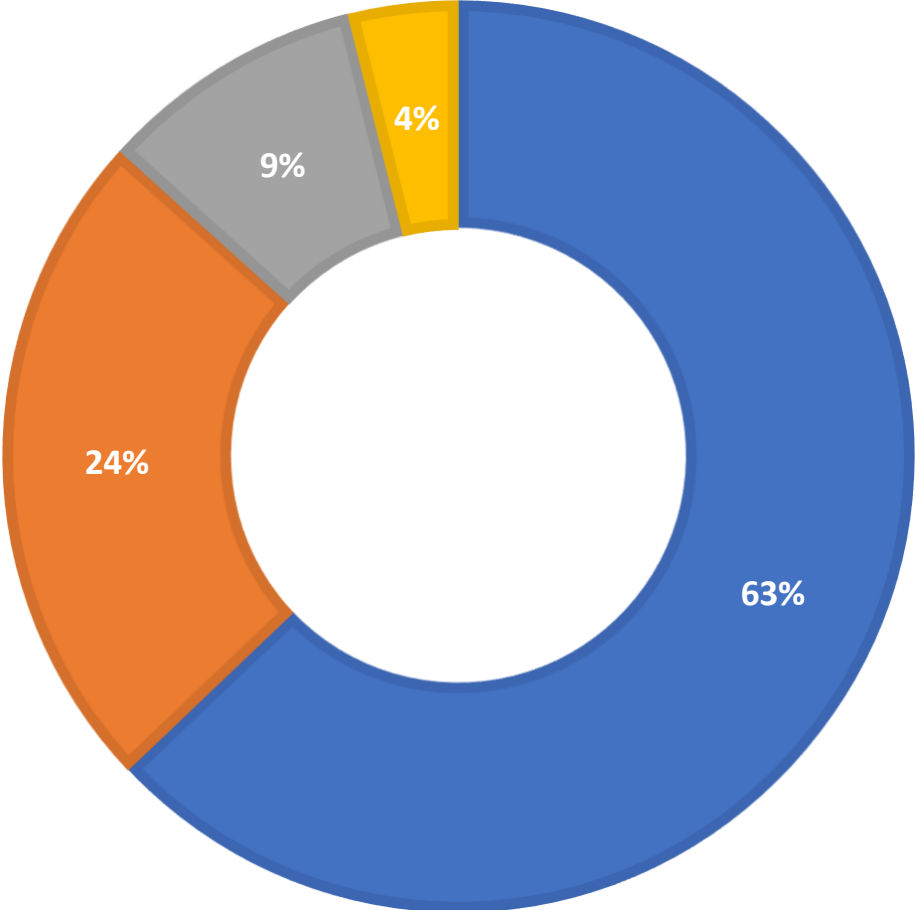

What's the Breakdown of Questions by Source?

■ CHAT ■ EMAIL ■ SMS ■ FAQ