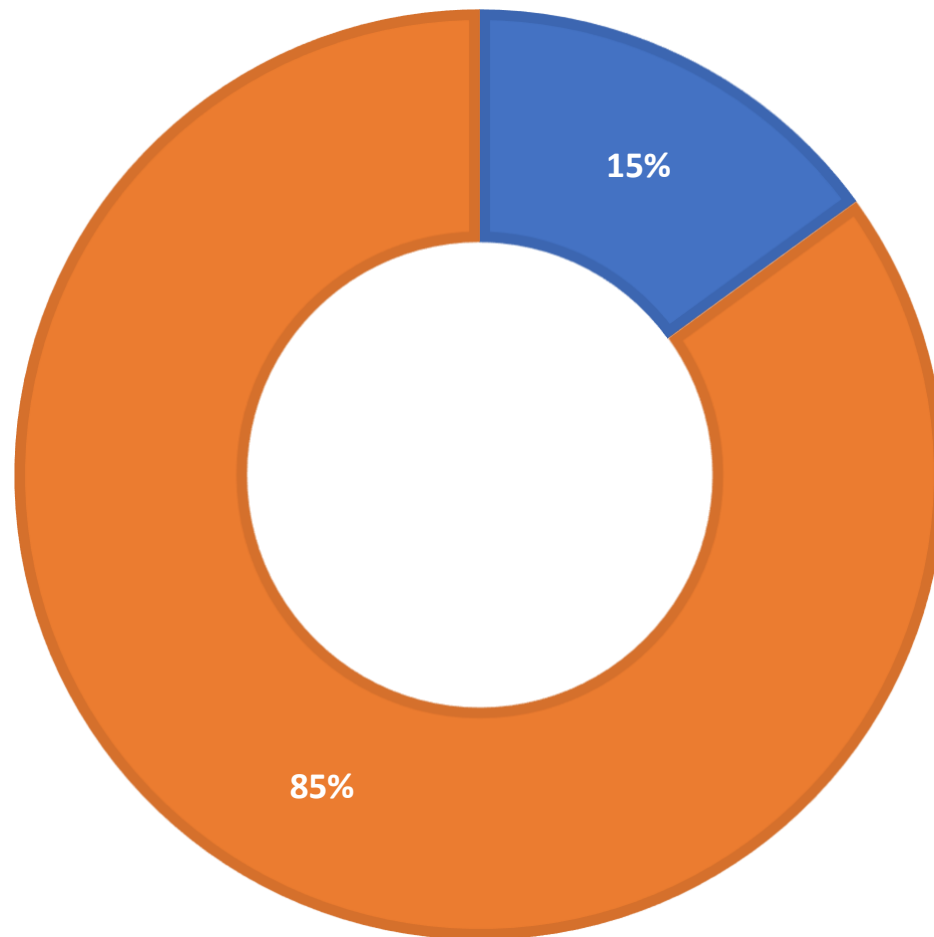

What Percent of Chats Were Answered/Missed?

■ Missed ■ Answered