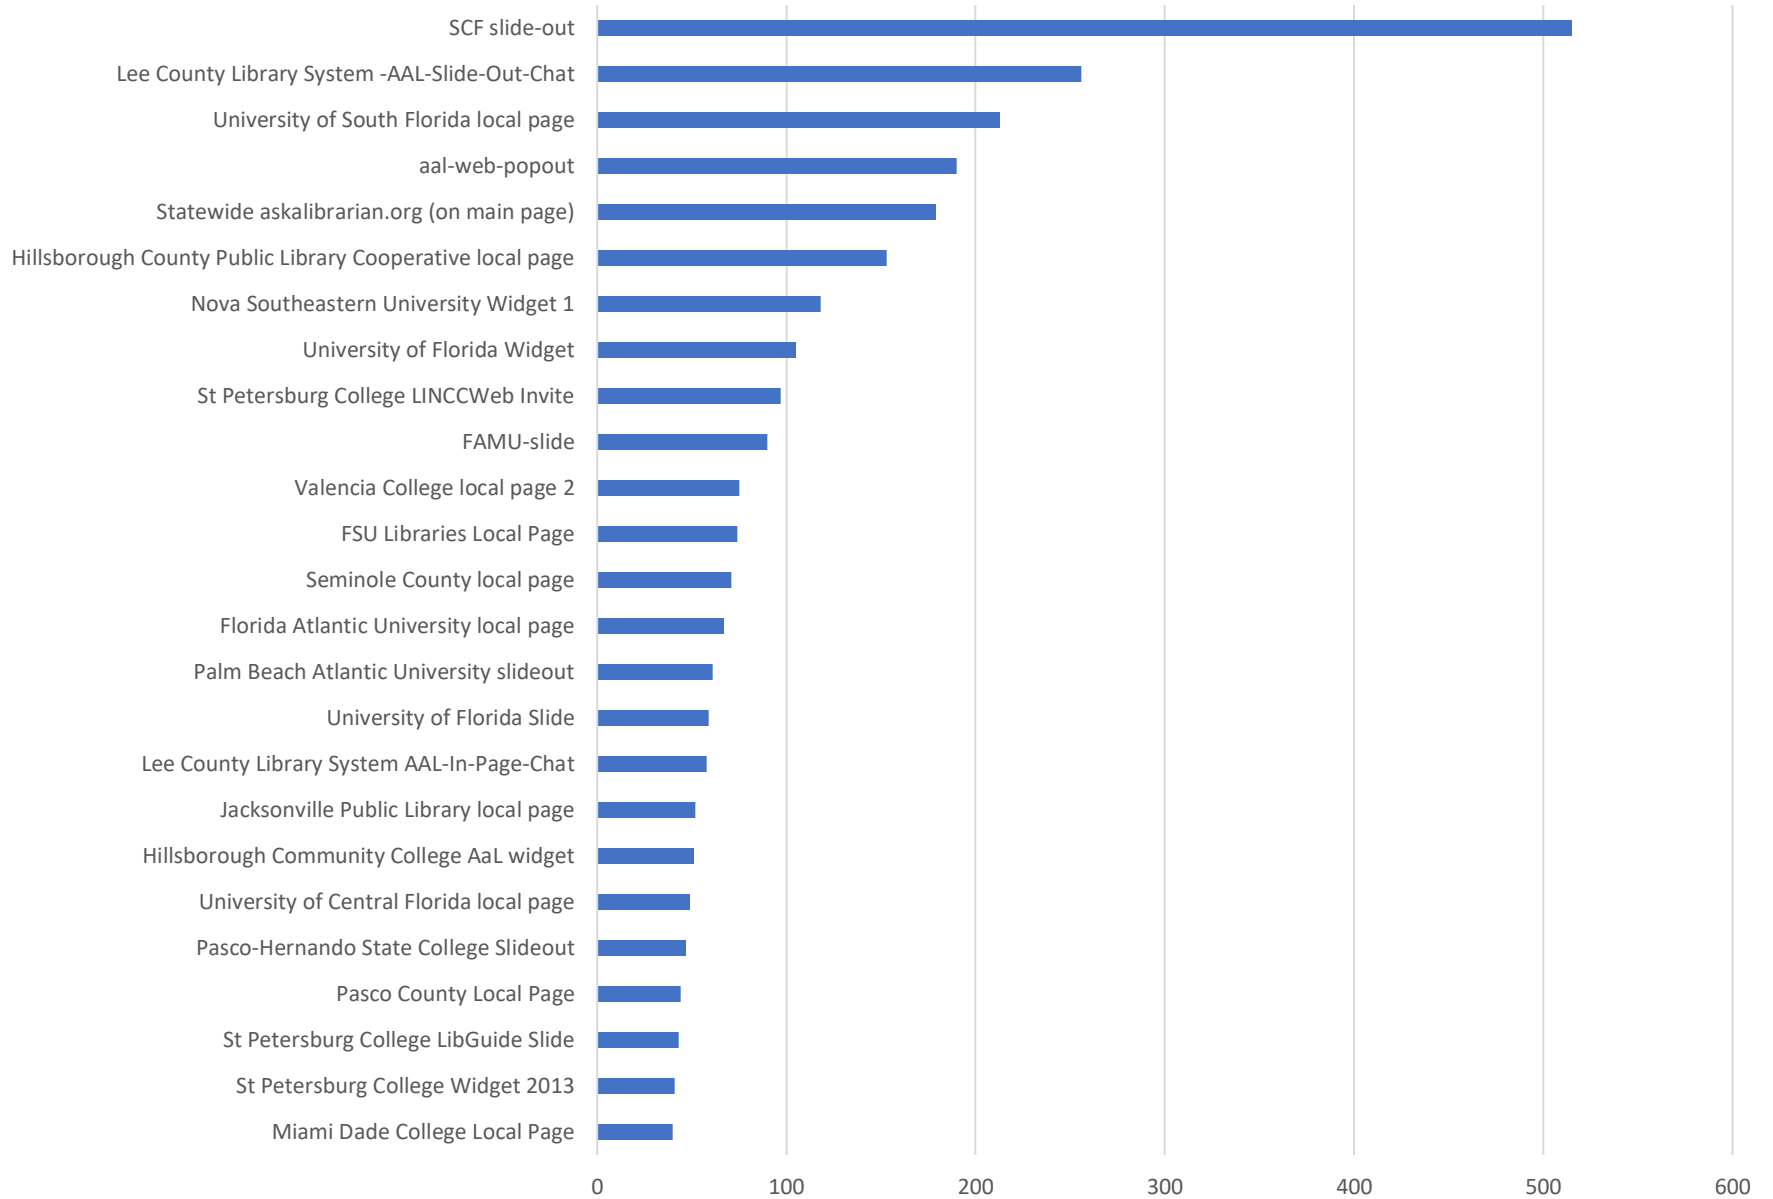

■ Missed ■ Answered

Which Departments Answered Chats (by type)?

■ Local ■ Academic ■ Statewide Ask a Librarian

Which Department Answered Chats (by local library)?

Which Widgets Brought in the Most Chats (Top 25)?