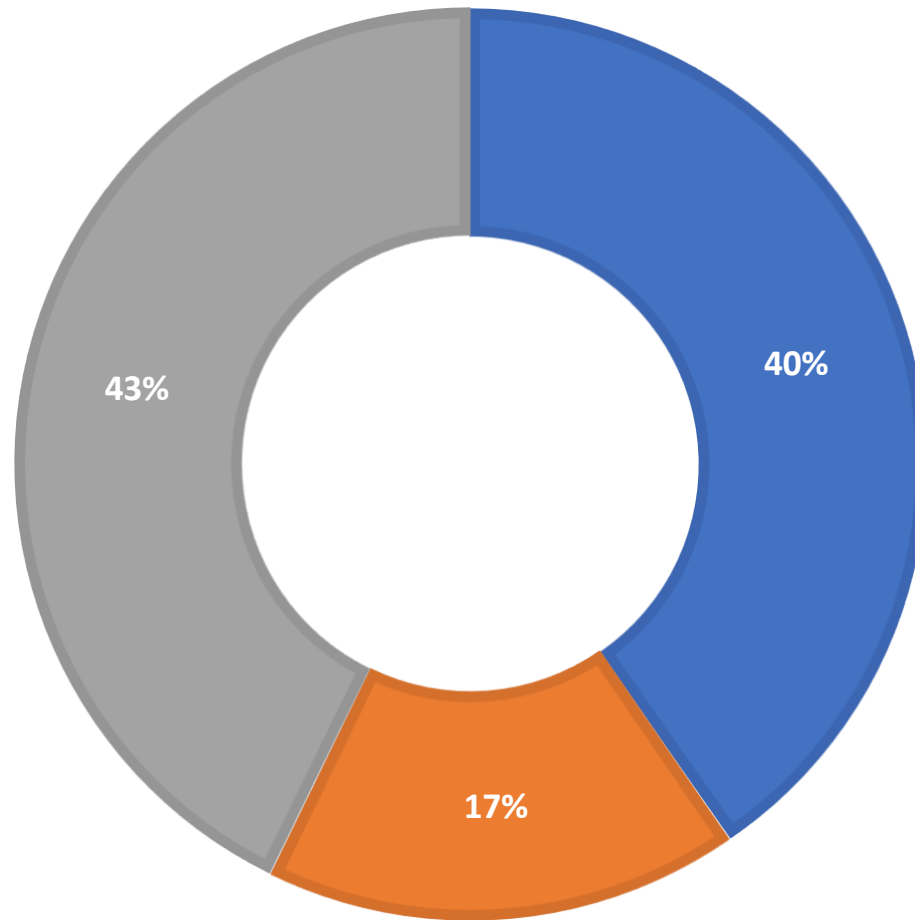

Which Departments Answered Chats (by type)?

■ Local   ■ Academic   ■ Statewide Ask a Librarian