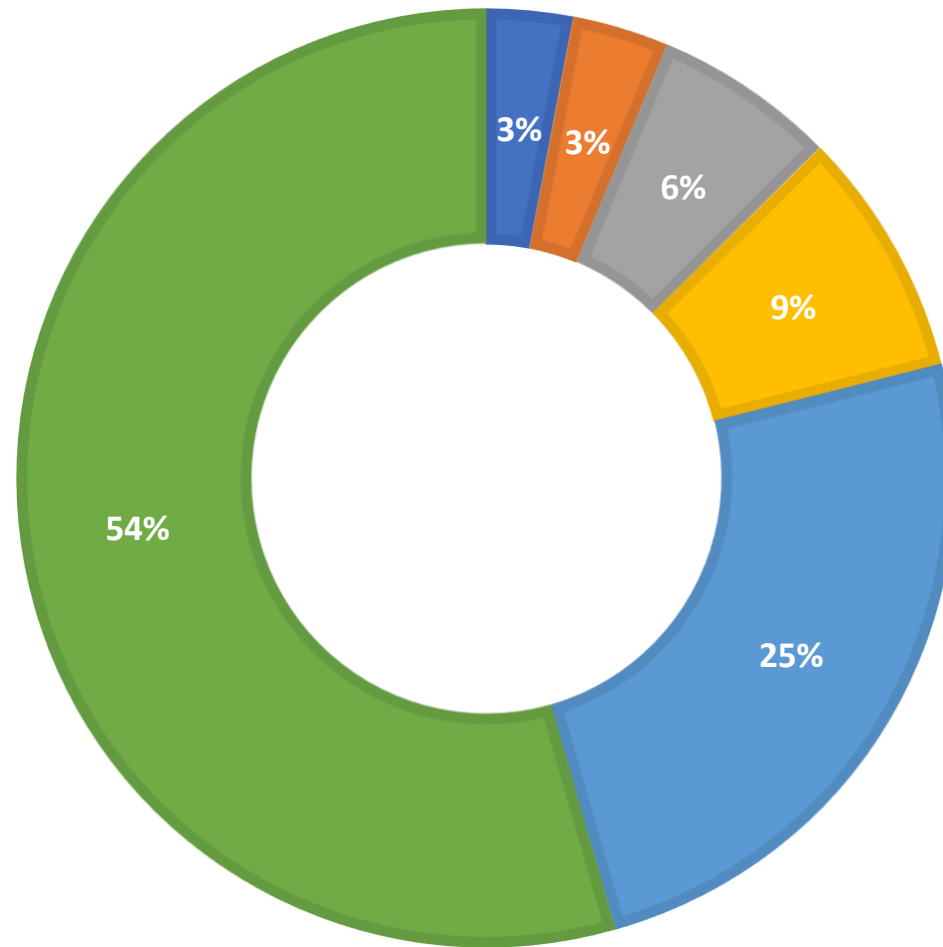

What Devices are Patrons Using to Ask Questions?

■ iPad ■ Chrome OS ■ Android ■ iPhone ■ Macintosh ■ Windows