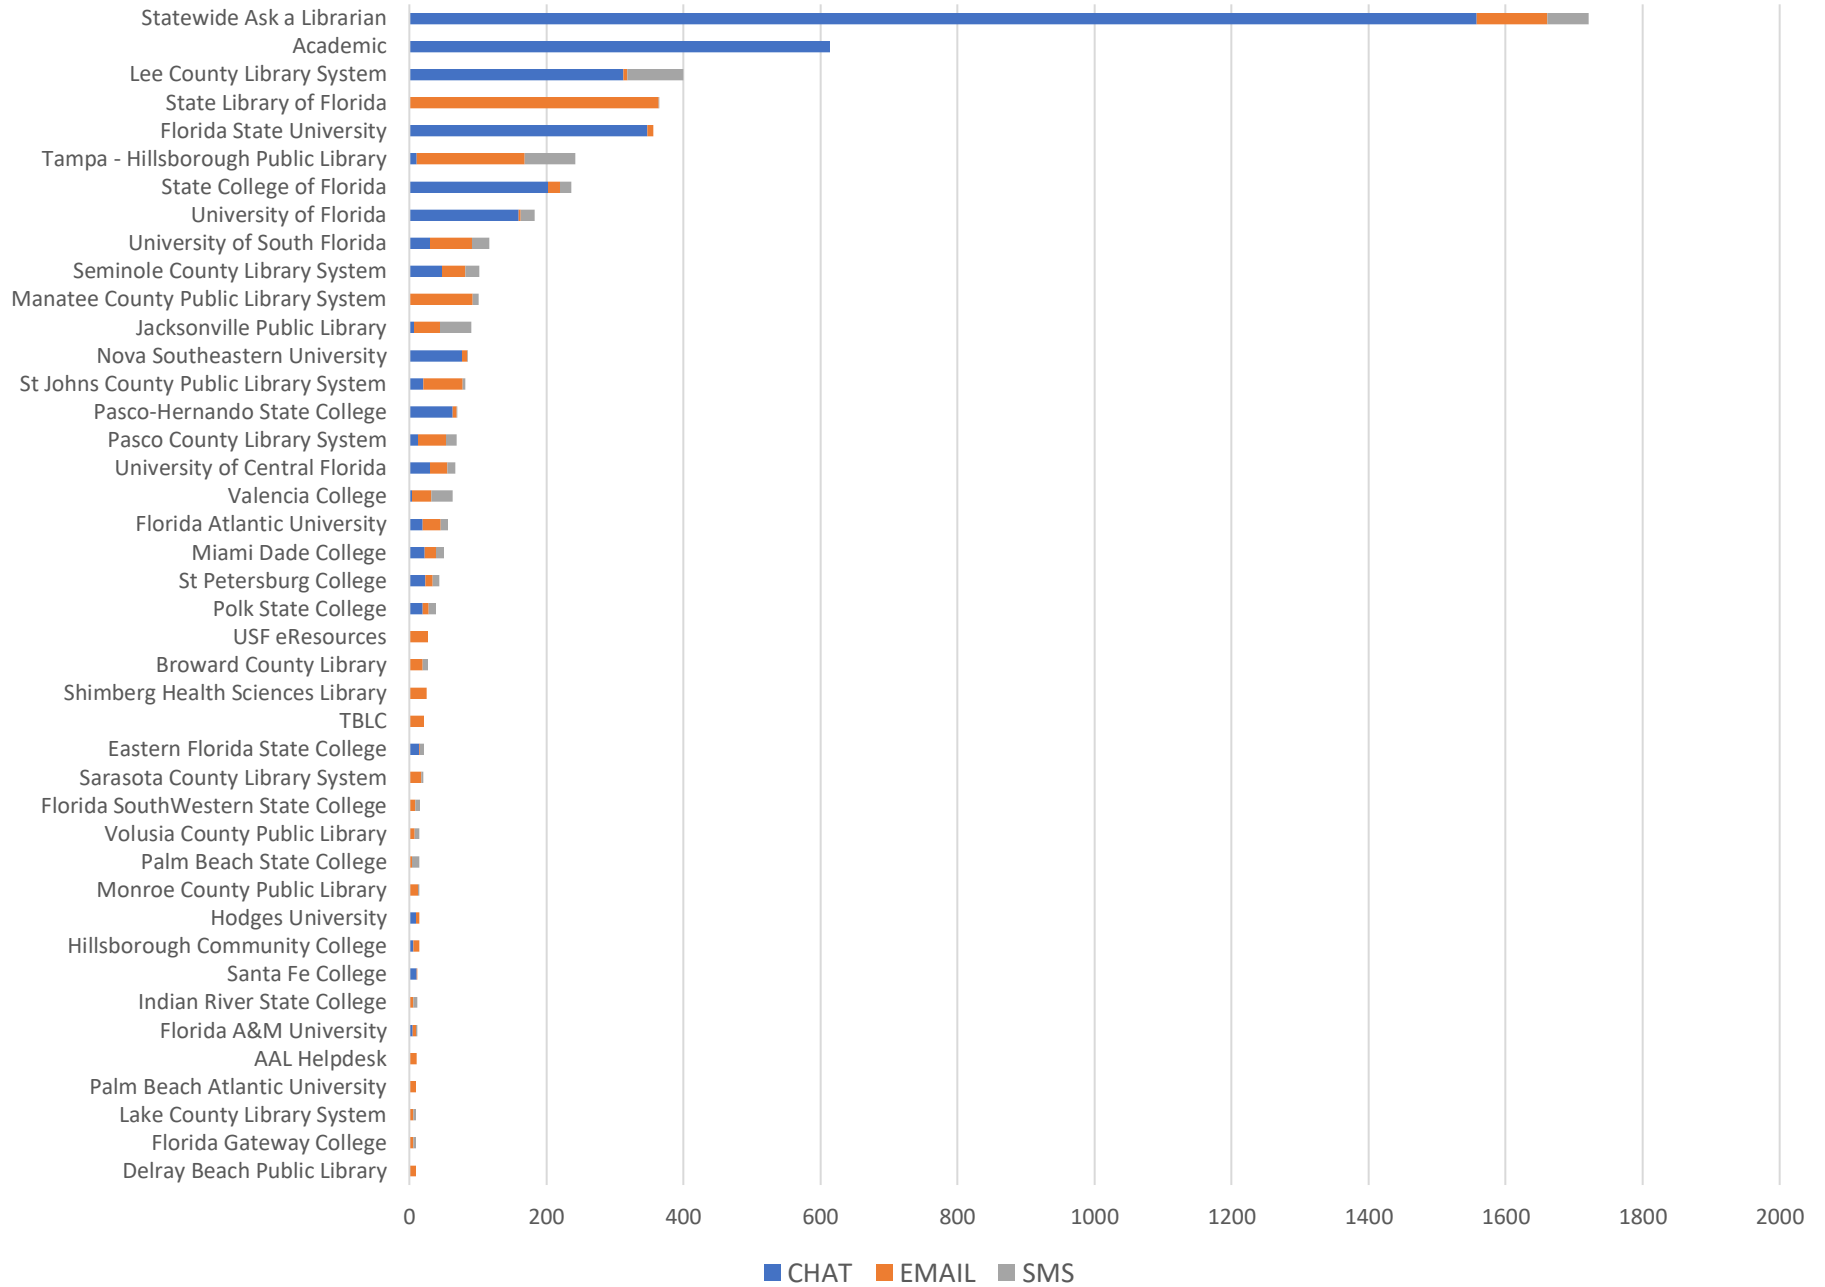

AskALibrarian.org

the Human Search Engine

September 2019 Statistics

Question Type	
SMS	547
Chat	3651
FAQ Views	226
Email	1379
Total	5803

Total Transactions by Entry Point

What's the Breakdown of Questions by Source?