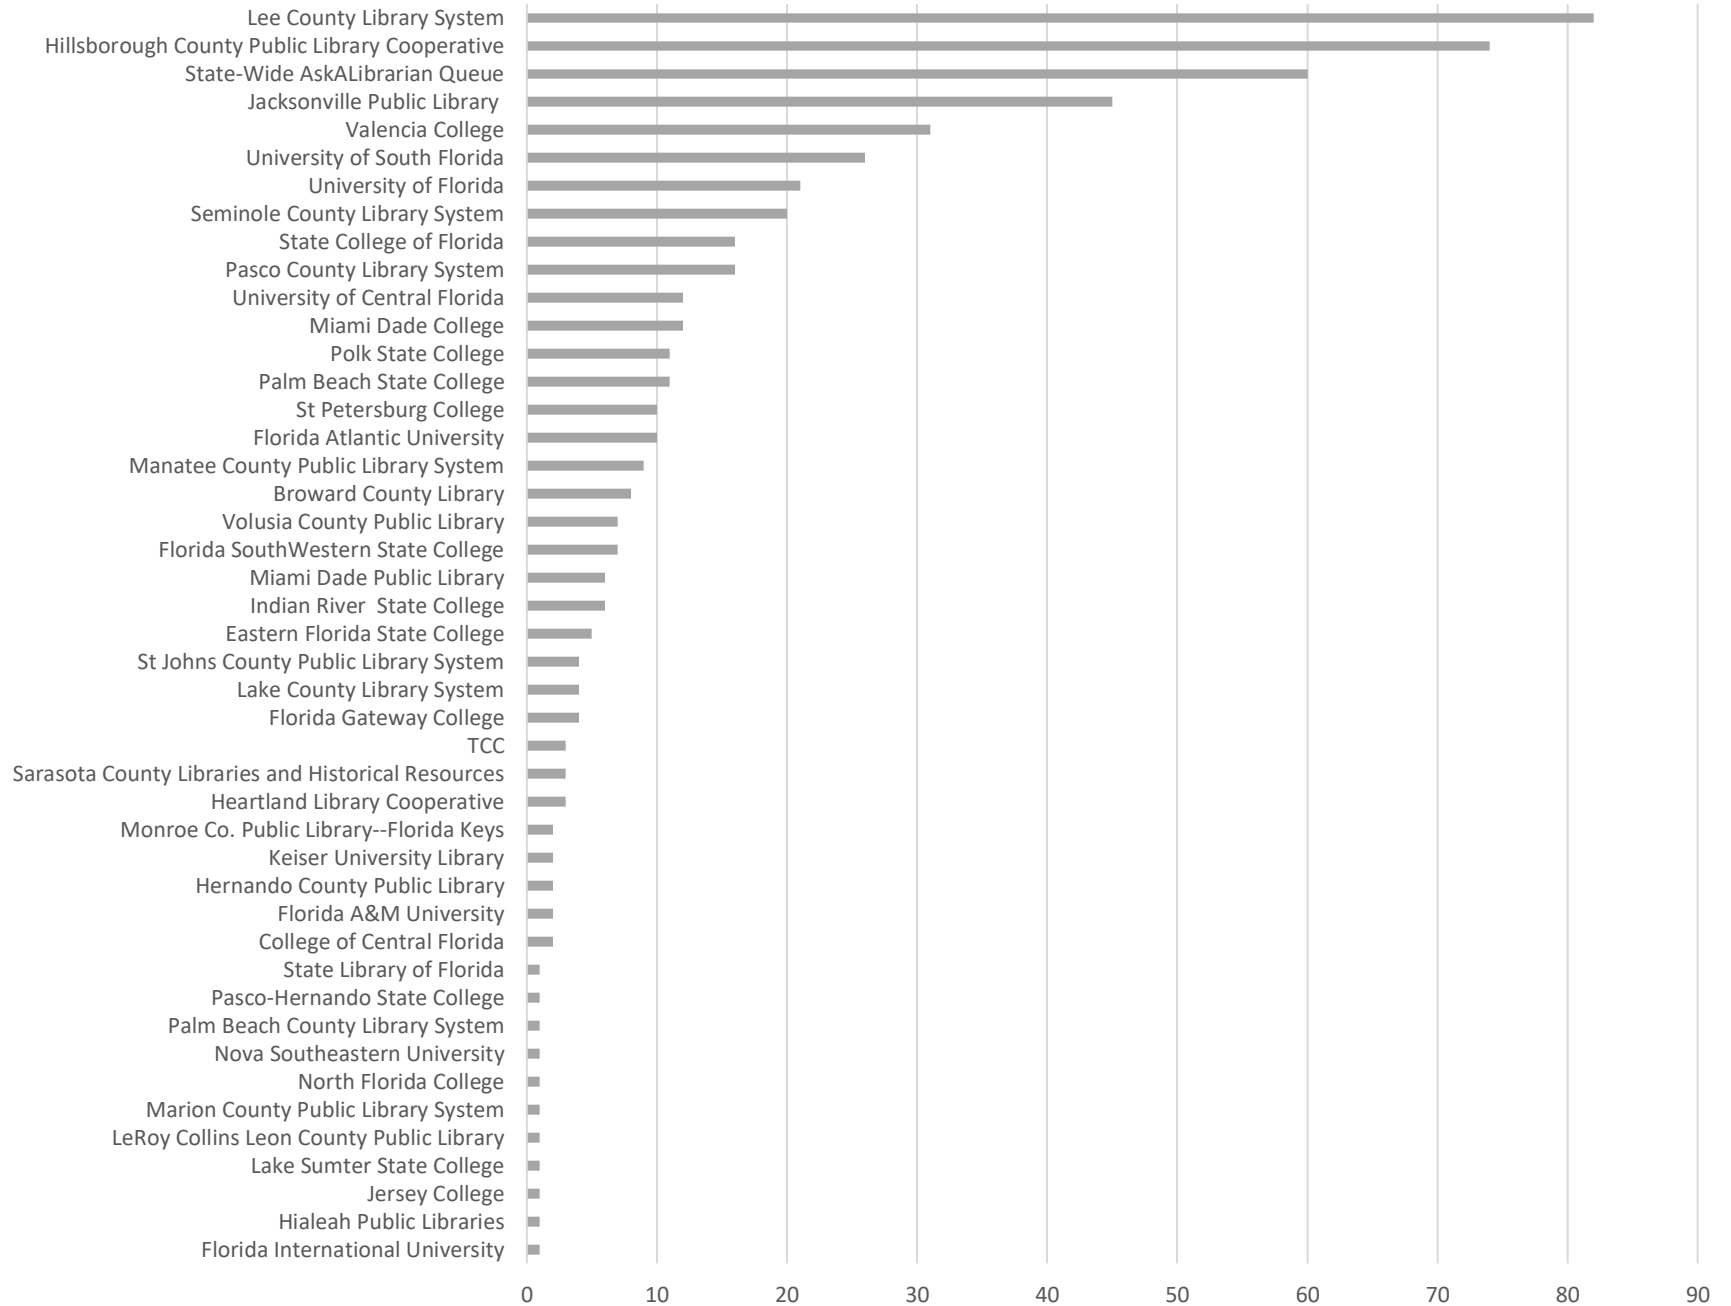

Total SMS by Library