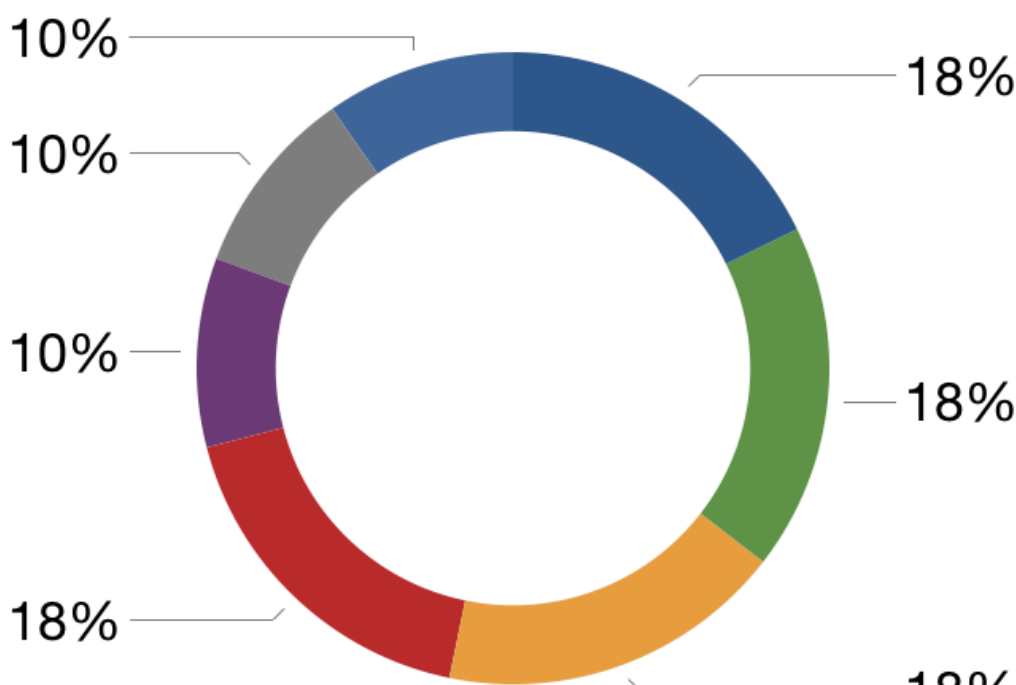

Pageviews

Location, Location, Location!

leoncountyfl.gov has 8 pages linked to Ask a Librarian

sjcpls.org has 2,658 pages linked to Ask a Librarian

Leon County population: [As of 2016 Census estimates, the population was 287,822.](#)

St Johns County population: 235,087

March 2017 – 2018 stats for [St. Johns County Public Library System](#)

724 chats

29 SMS

517 Email

1,270 questions answered