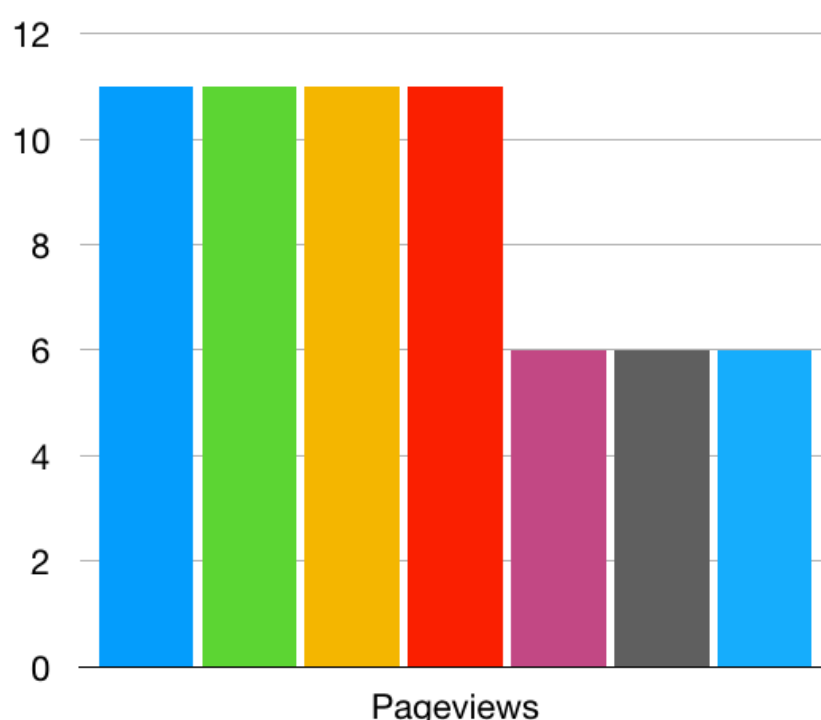

LeRoy Collins Leon County Public Library Stats March 2017 – March 2018

LeRoy Collins Leon County Public Library Stats March 2017 – March 2018

Source	March 2017 – March 2018
Chat	55
SMS	9
Email	0
Total	64

Chat Sources

LeRoy Collins Leon County Public Library (Button): 8 chats answered

<https://leroycollinsleoncountypl.on.worldcat.org/discovery>

LeRoy Collins Leon County Public Library (In-page): 28

<https://lcpl.ent.sirsi.net/client/en_US/lcpl/rm=ASK+A+LIBRARIAN0%7C%7C%7C1%7C%7C%7C0%7C%7C%7Ctrue>

<https://lcpl.ent.sirsi.net/client/en_US/lcpl/?rm=ASK A LIBRARIAN0|||1|||0|||true>

LeRoy Collins Leon County Public Library AaL widget: 19

<http://www.askalibrarian.org/widgets/leon/leon2013/>

One chat question was answered by a Leon County librarian, the rest were answered by Statewide librarians.

Pageviews

Pageviews & Sources

- Ask a Librarian home page -(not set)
- Leon County FAQ page - (not set)
- Leon County AaL local page - (not set)
- Leon County SMS page - <https://askalibrarian.org/widgets/leon/leon2013/>
- Leon County Widget - <http://cms.leoncountyfl.gov/library/Library/Ask-Us>
- Leon County Widget -<http://cms.leoncountyfl.gov/library/Library/Library-Services/Children-Services/Teens-Page>
- Leon County SMS page - <http://cms.leoncountyfl.gov/library/T95011/Login.aspx>

Pageviews

Pageviews & Sources

- Ask a Librarian home page -(not set)
- Leon County FAQ page - (not set)
- Leon County AaL local page - (not set)
- Leon County SMS page - <https://askalibrarian.org/widgets/leon/leon2013/>
- Leon County Widget - <http://cms.leoncountyfl.gov/library/Library/Ask-Us>
- Leon County Widget -<http://cms.leoncountyfl.gov/library/Library/Library-Services/Children-Services/Teens-Page>
- Leon County SMS page - <http://cms.leoncountyfl.gov/library/T95011/Login.aspx>